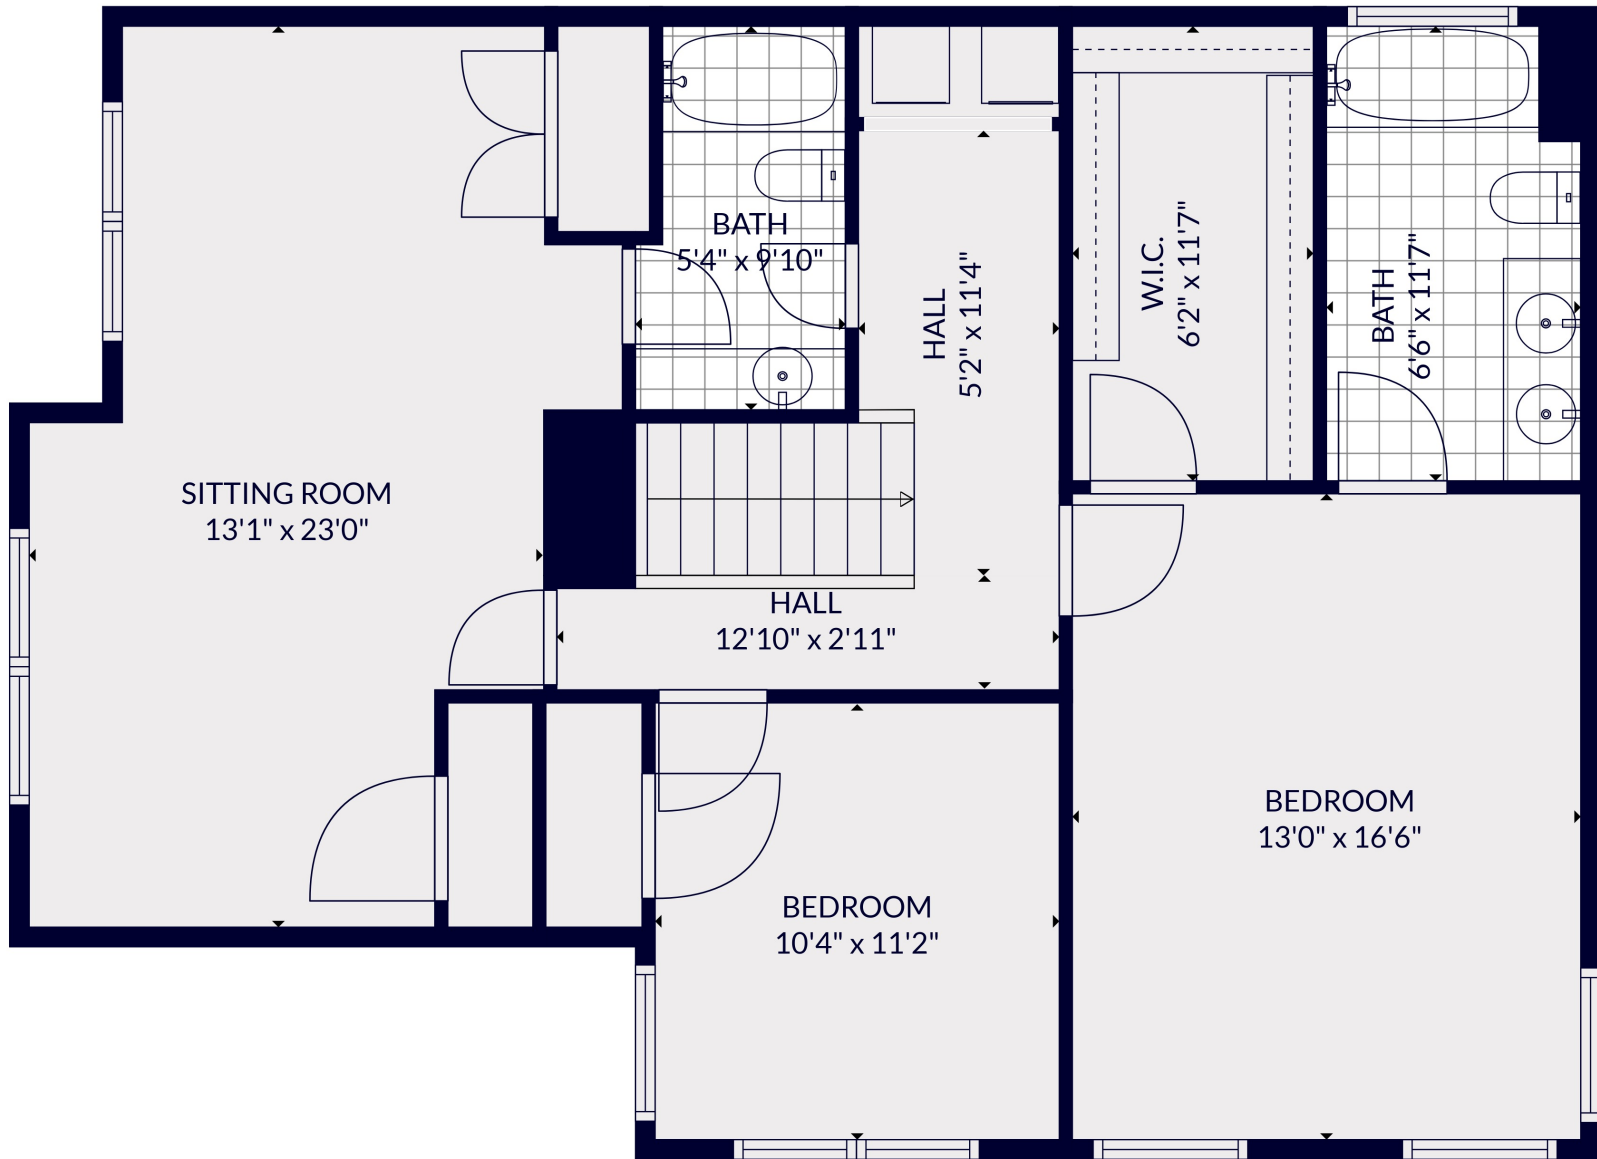

Total scanned area: 4819 sq. ft

Total scanned area: 4819 sq. ft

Total scanned area: 4819 sq. ft

Total scanned area: 4819 sq. ft