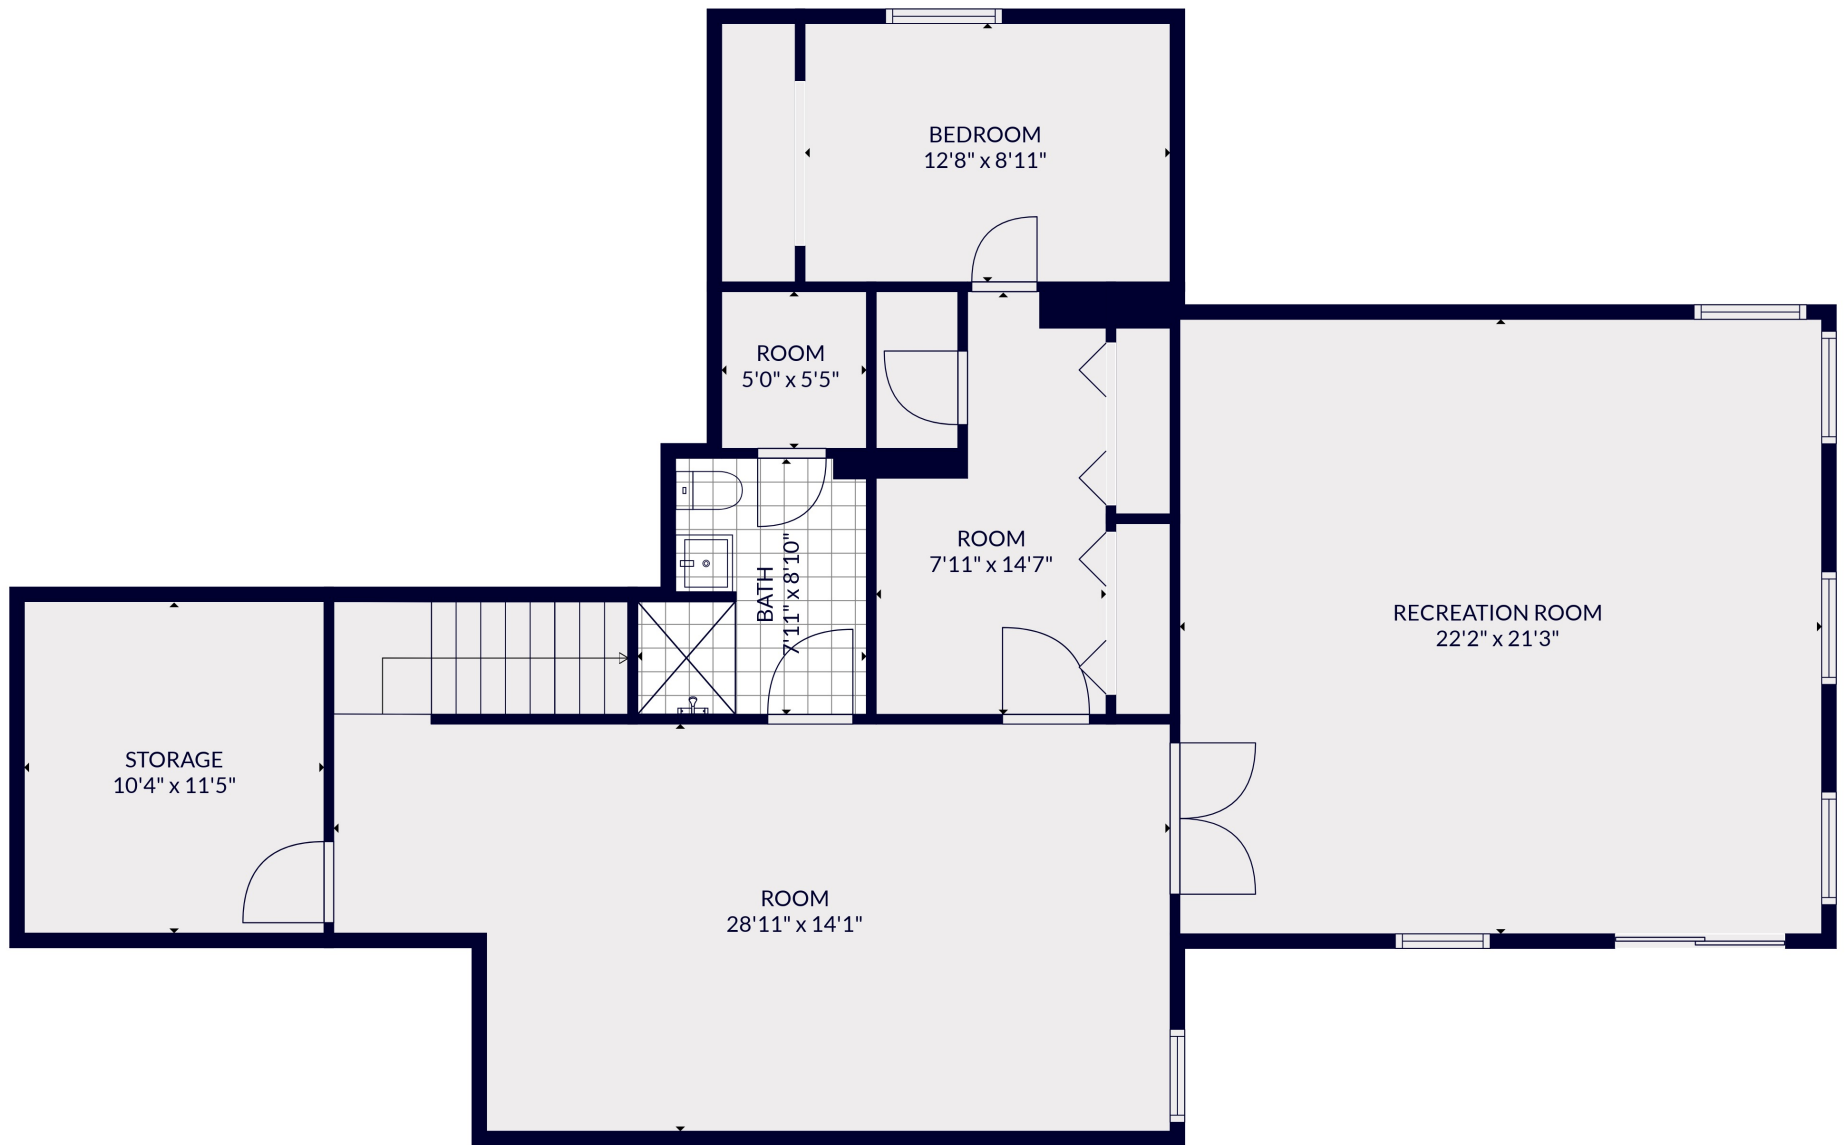

Total scanned area: 4819 sq. ft

Total scanned area: 4819 sq. ft

Total scanned area: 4819 sq. ft

Total scanned area: 4819 sq. ft