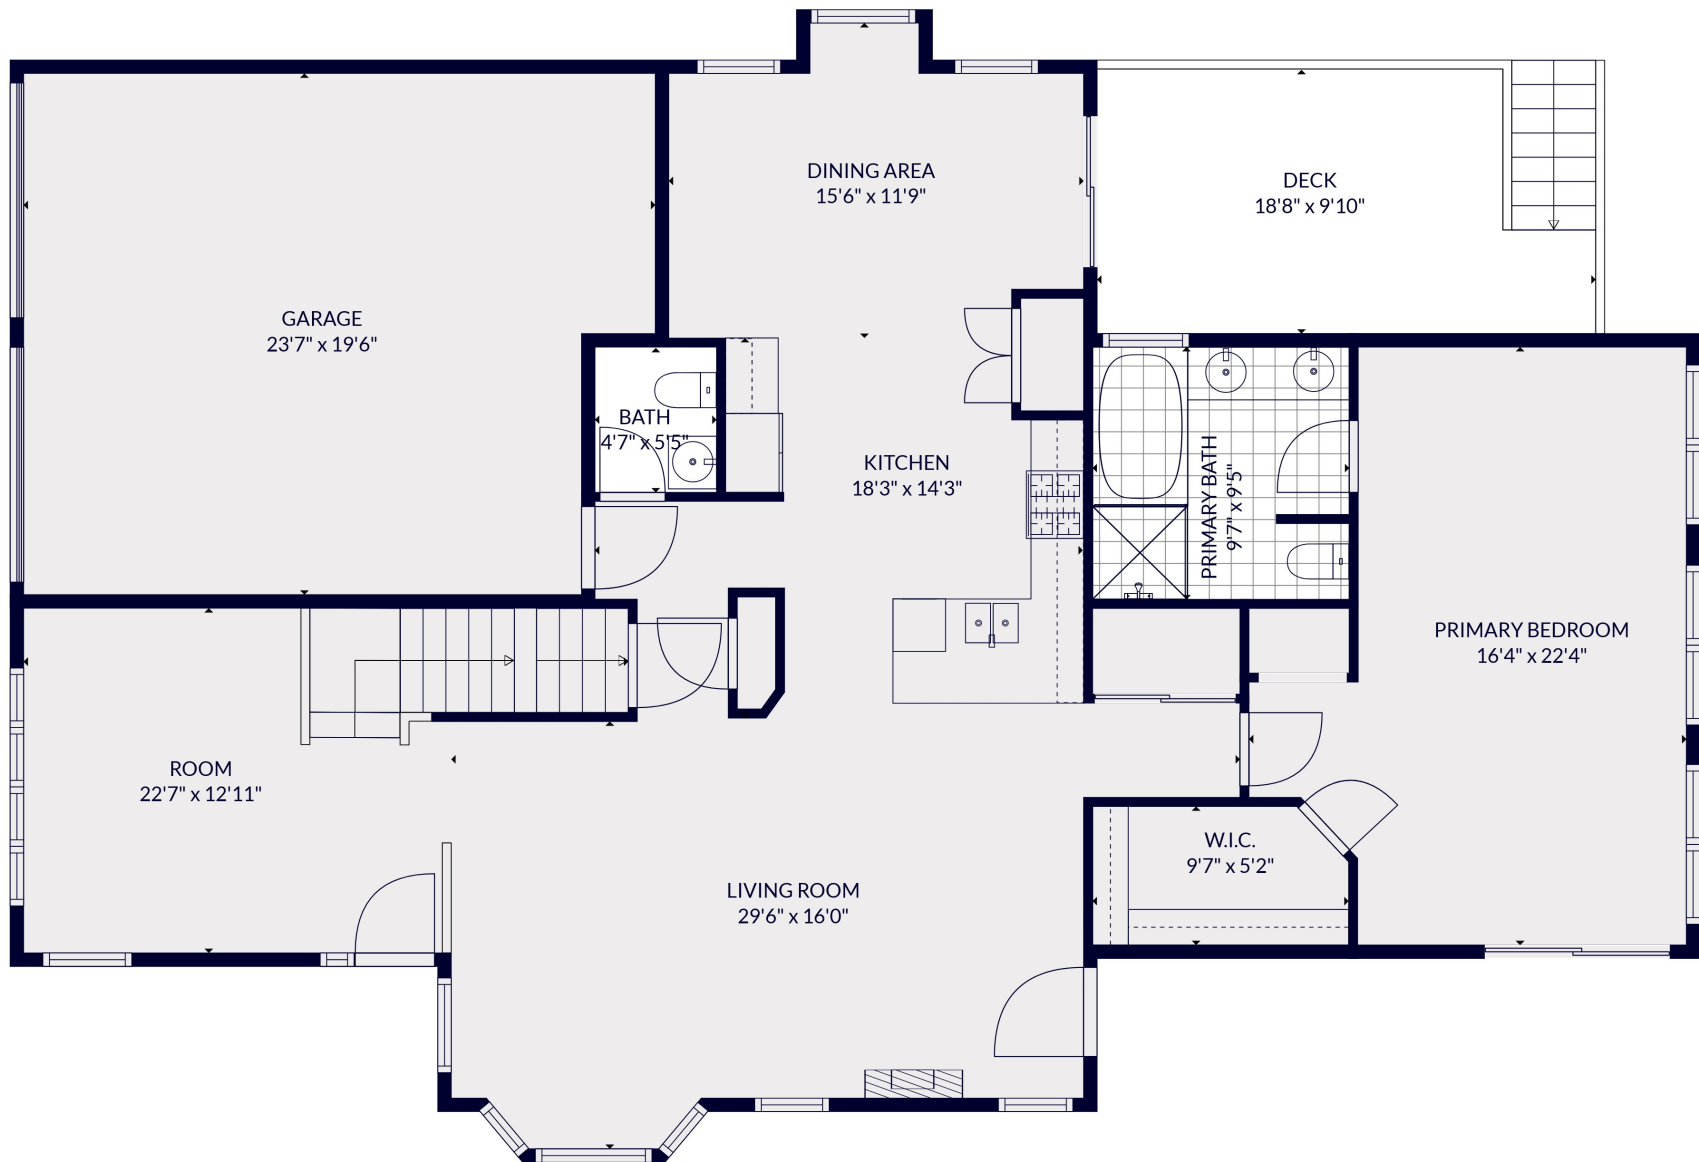

Total scanned area: 4819 sq. ft

Total scanned area: 4819 sq. ft

Total scanned area: 4819 sq. ft

Total scanned area: 4819 sq. ft