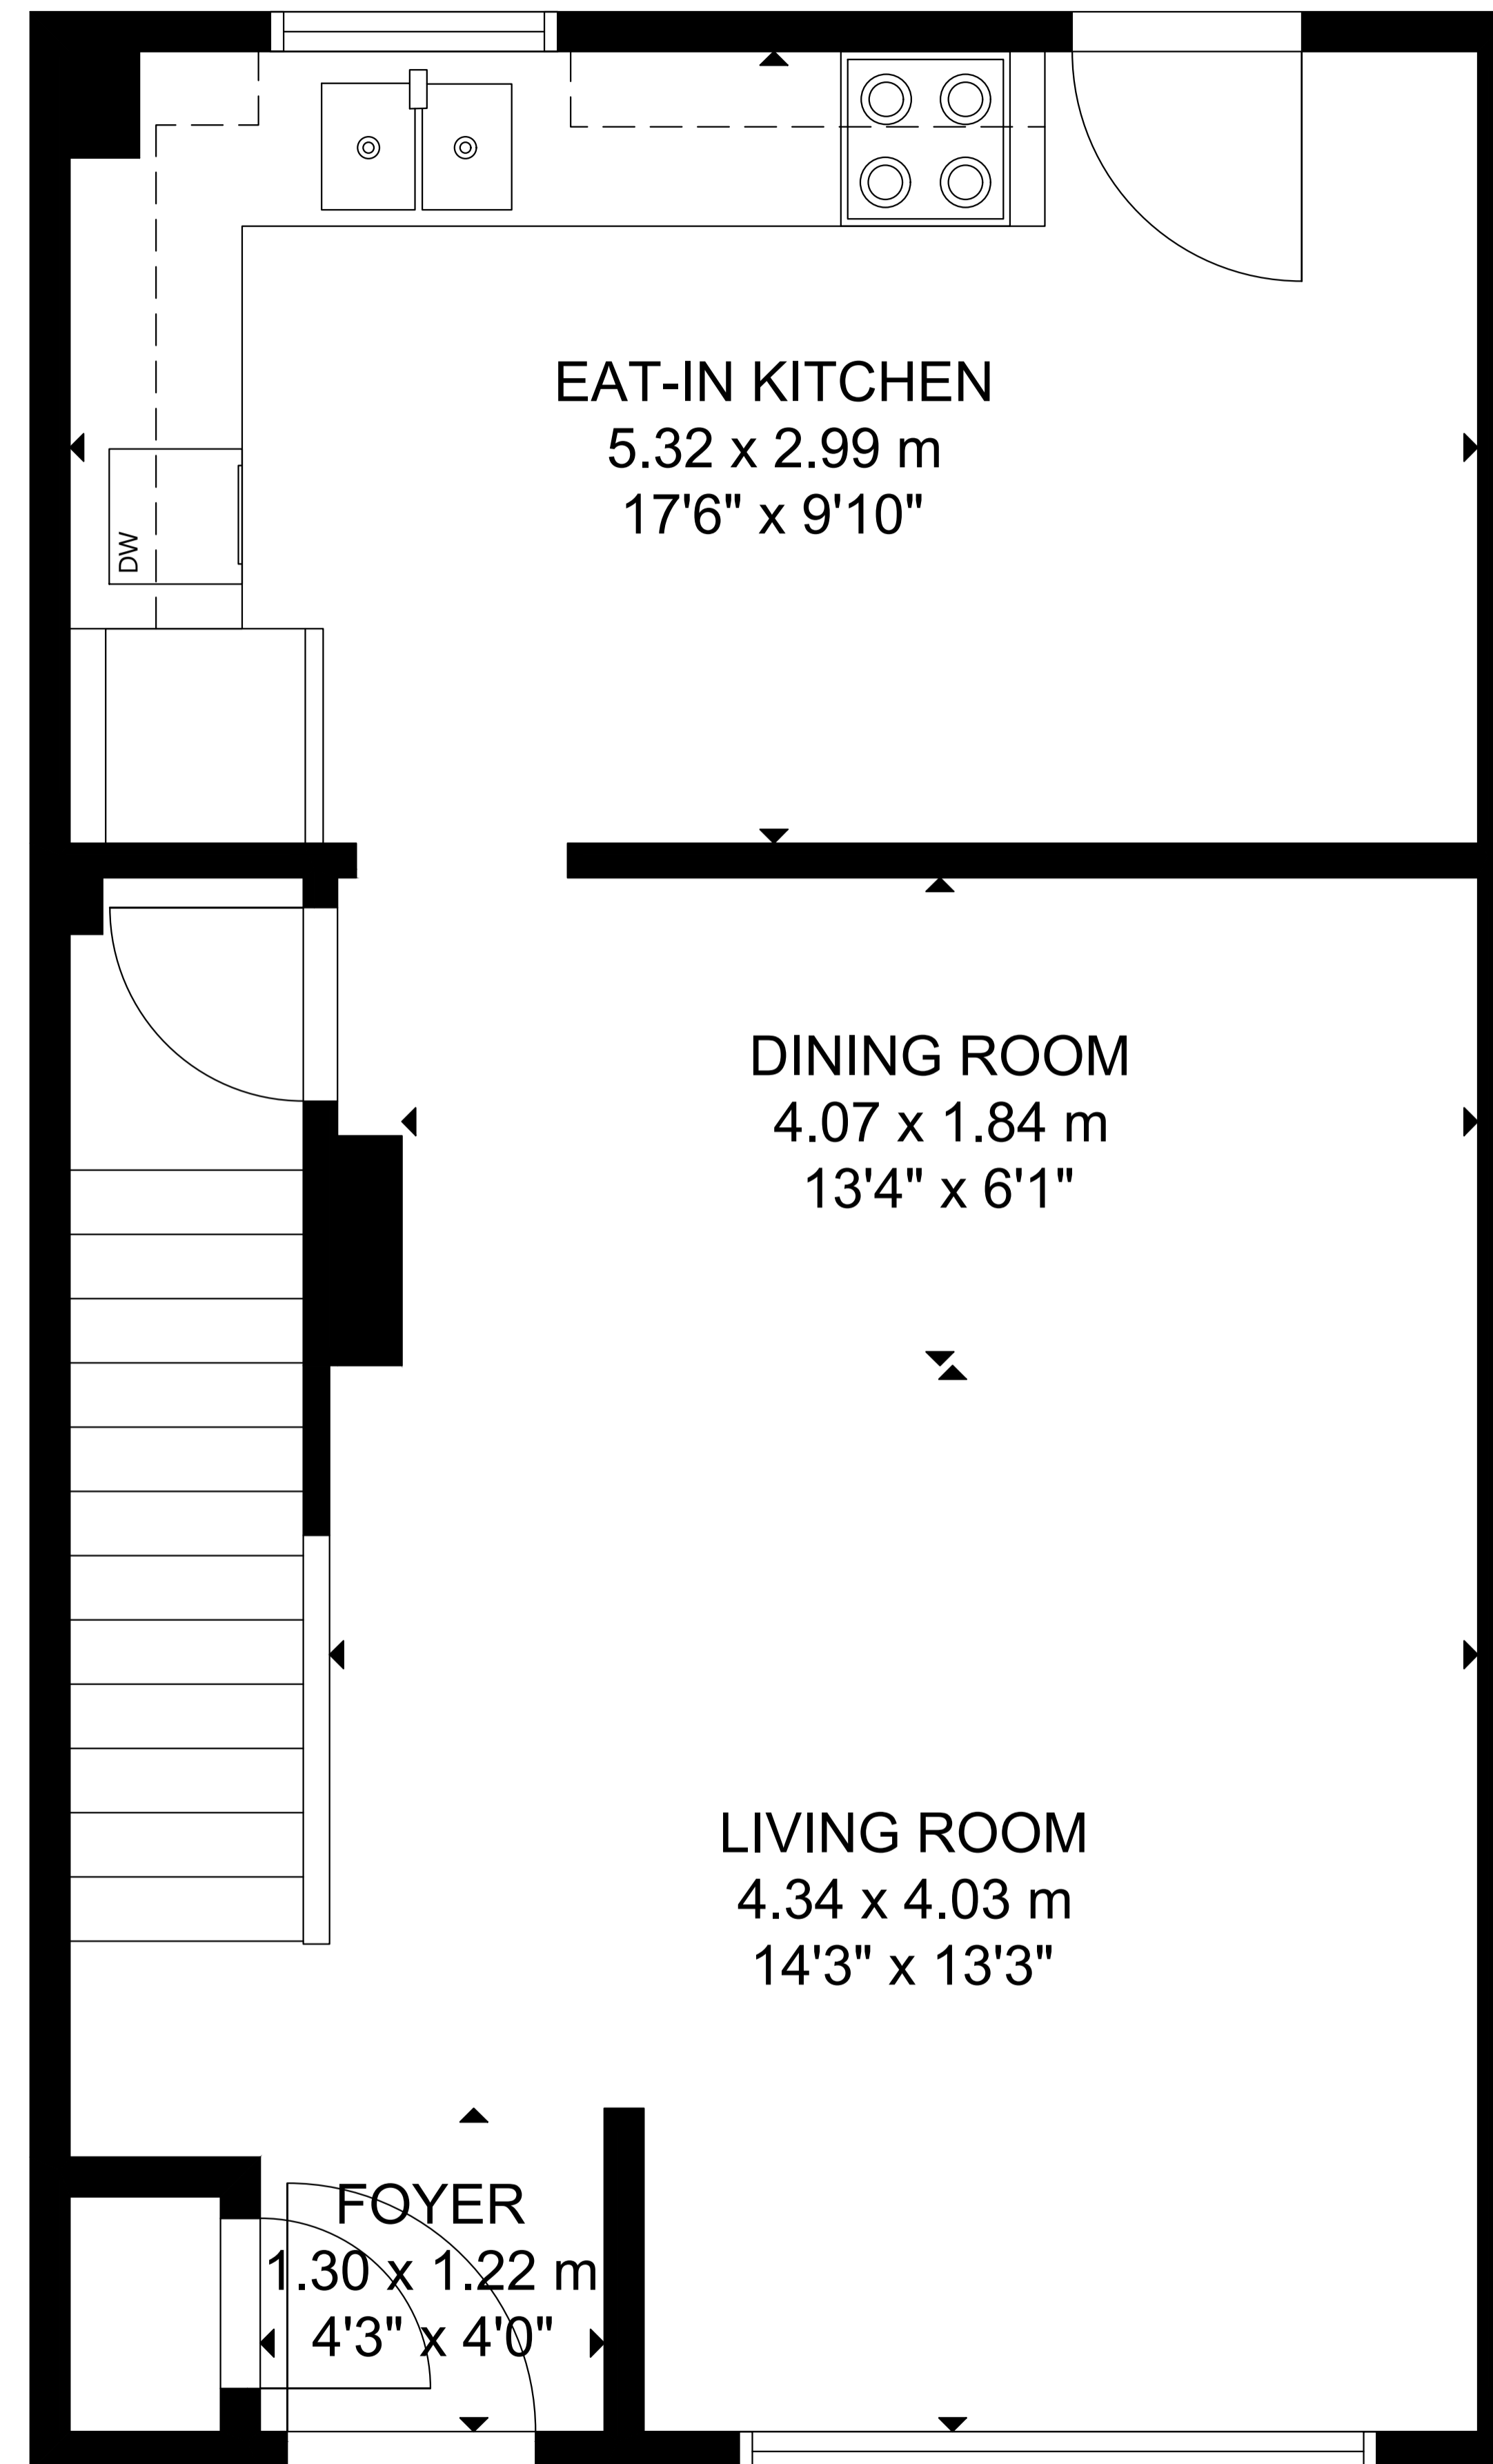

12 Egan Avenue

LOWER FLOOR

MAIN FLOOR

SECOND FLOOR

GROSS INTERNAL AREA
 MAIN FLOOR: 516 sq ft/ 48 m²
 SECOND FLOOR: 526 sq ft/ 49 m², LOWER FLOOR: 484 sq ft/ 45 m²
 TOTAL: 1,526 sq ft/ 142 m²
 SIZE AND DIMENSIONS ARE APPROXIMATE, ACTUAL MAY VARY.