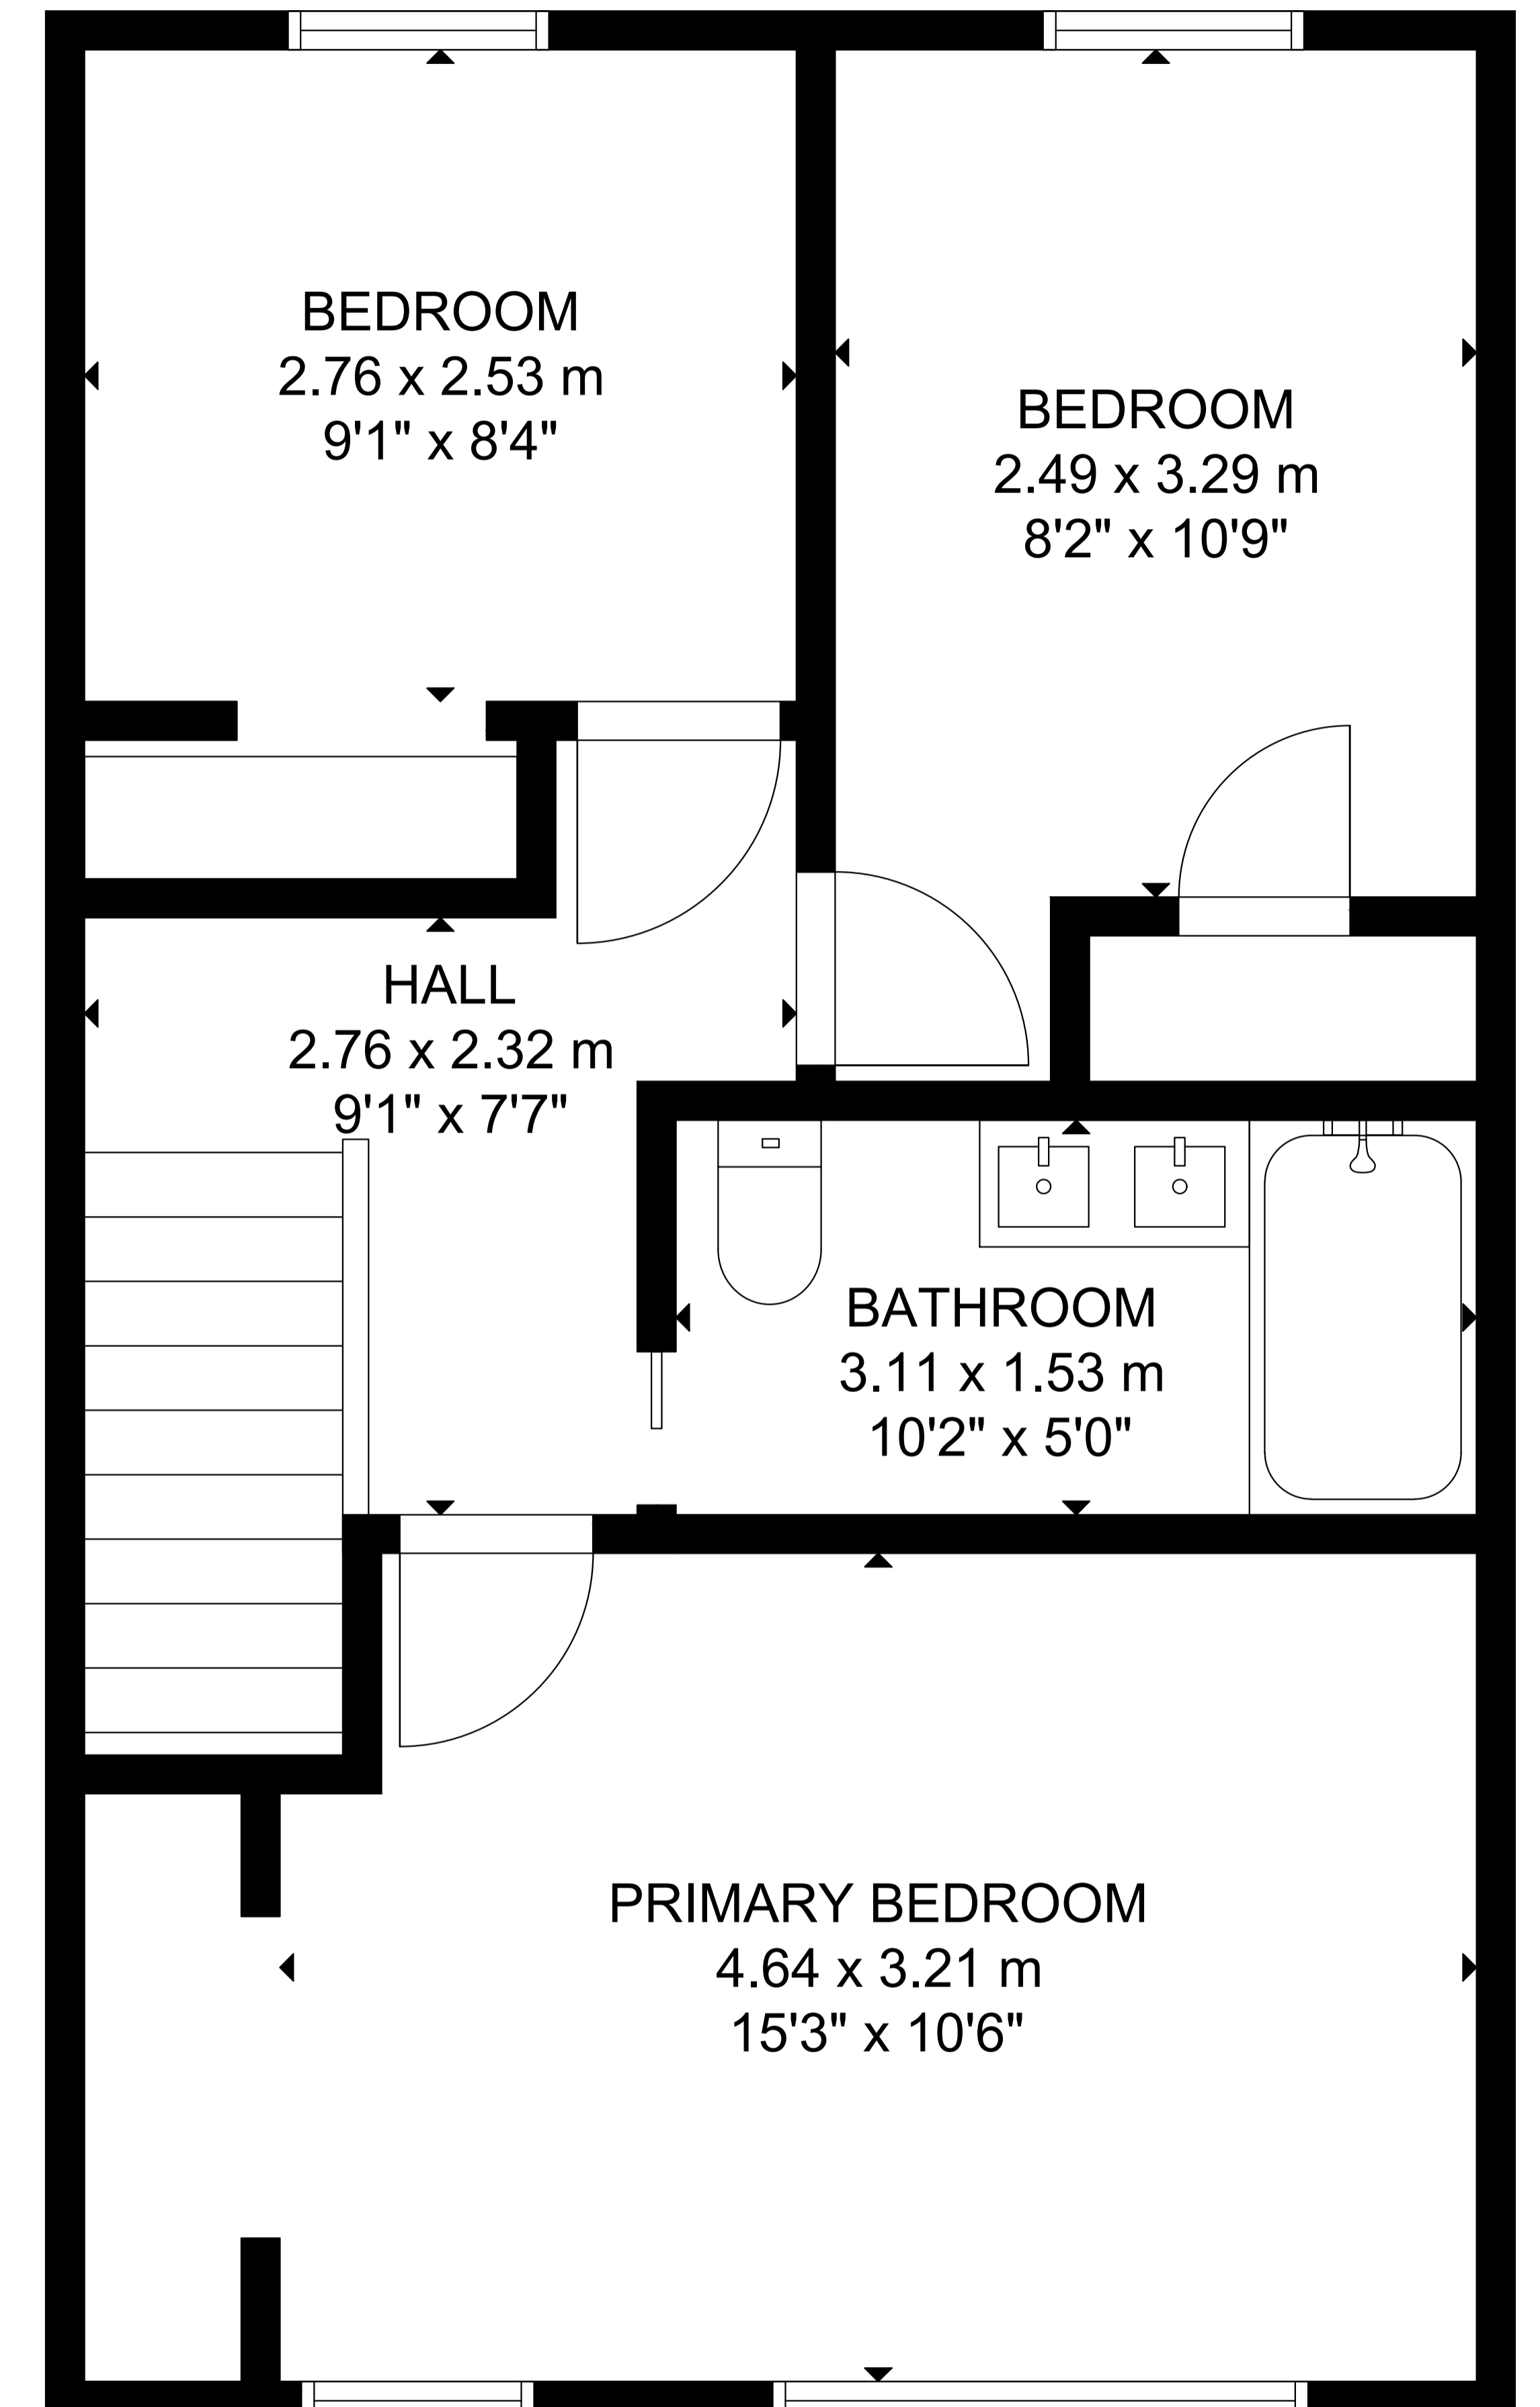

12 Egan Avenue

LOWER FLOOR

MAIN FLOOR

SECOND FLOOR

GROSS INTERNAL AREA
 MAIN FLOOR: 516 sq ft/ 48 m²
 SECOND FLOOR: 526 sq ft/ 49 m², LOWER FLOOR: 484 sq ft/ 45 m²
 TOTAL: 1,526 sq ft/ 142 m²
 SIZE AND DIMENSIONS ARE APPROXIMATE, ACTUAL MAY VARY.