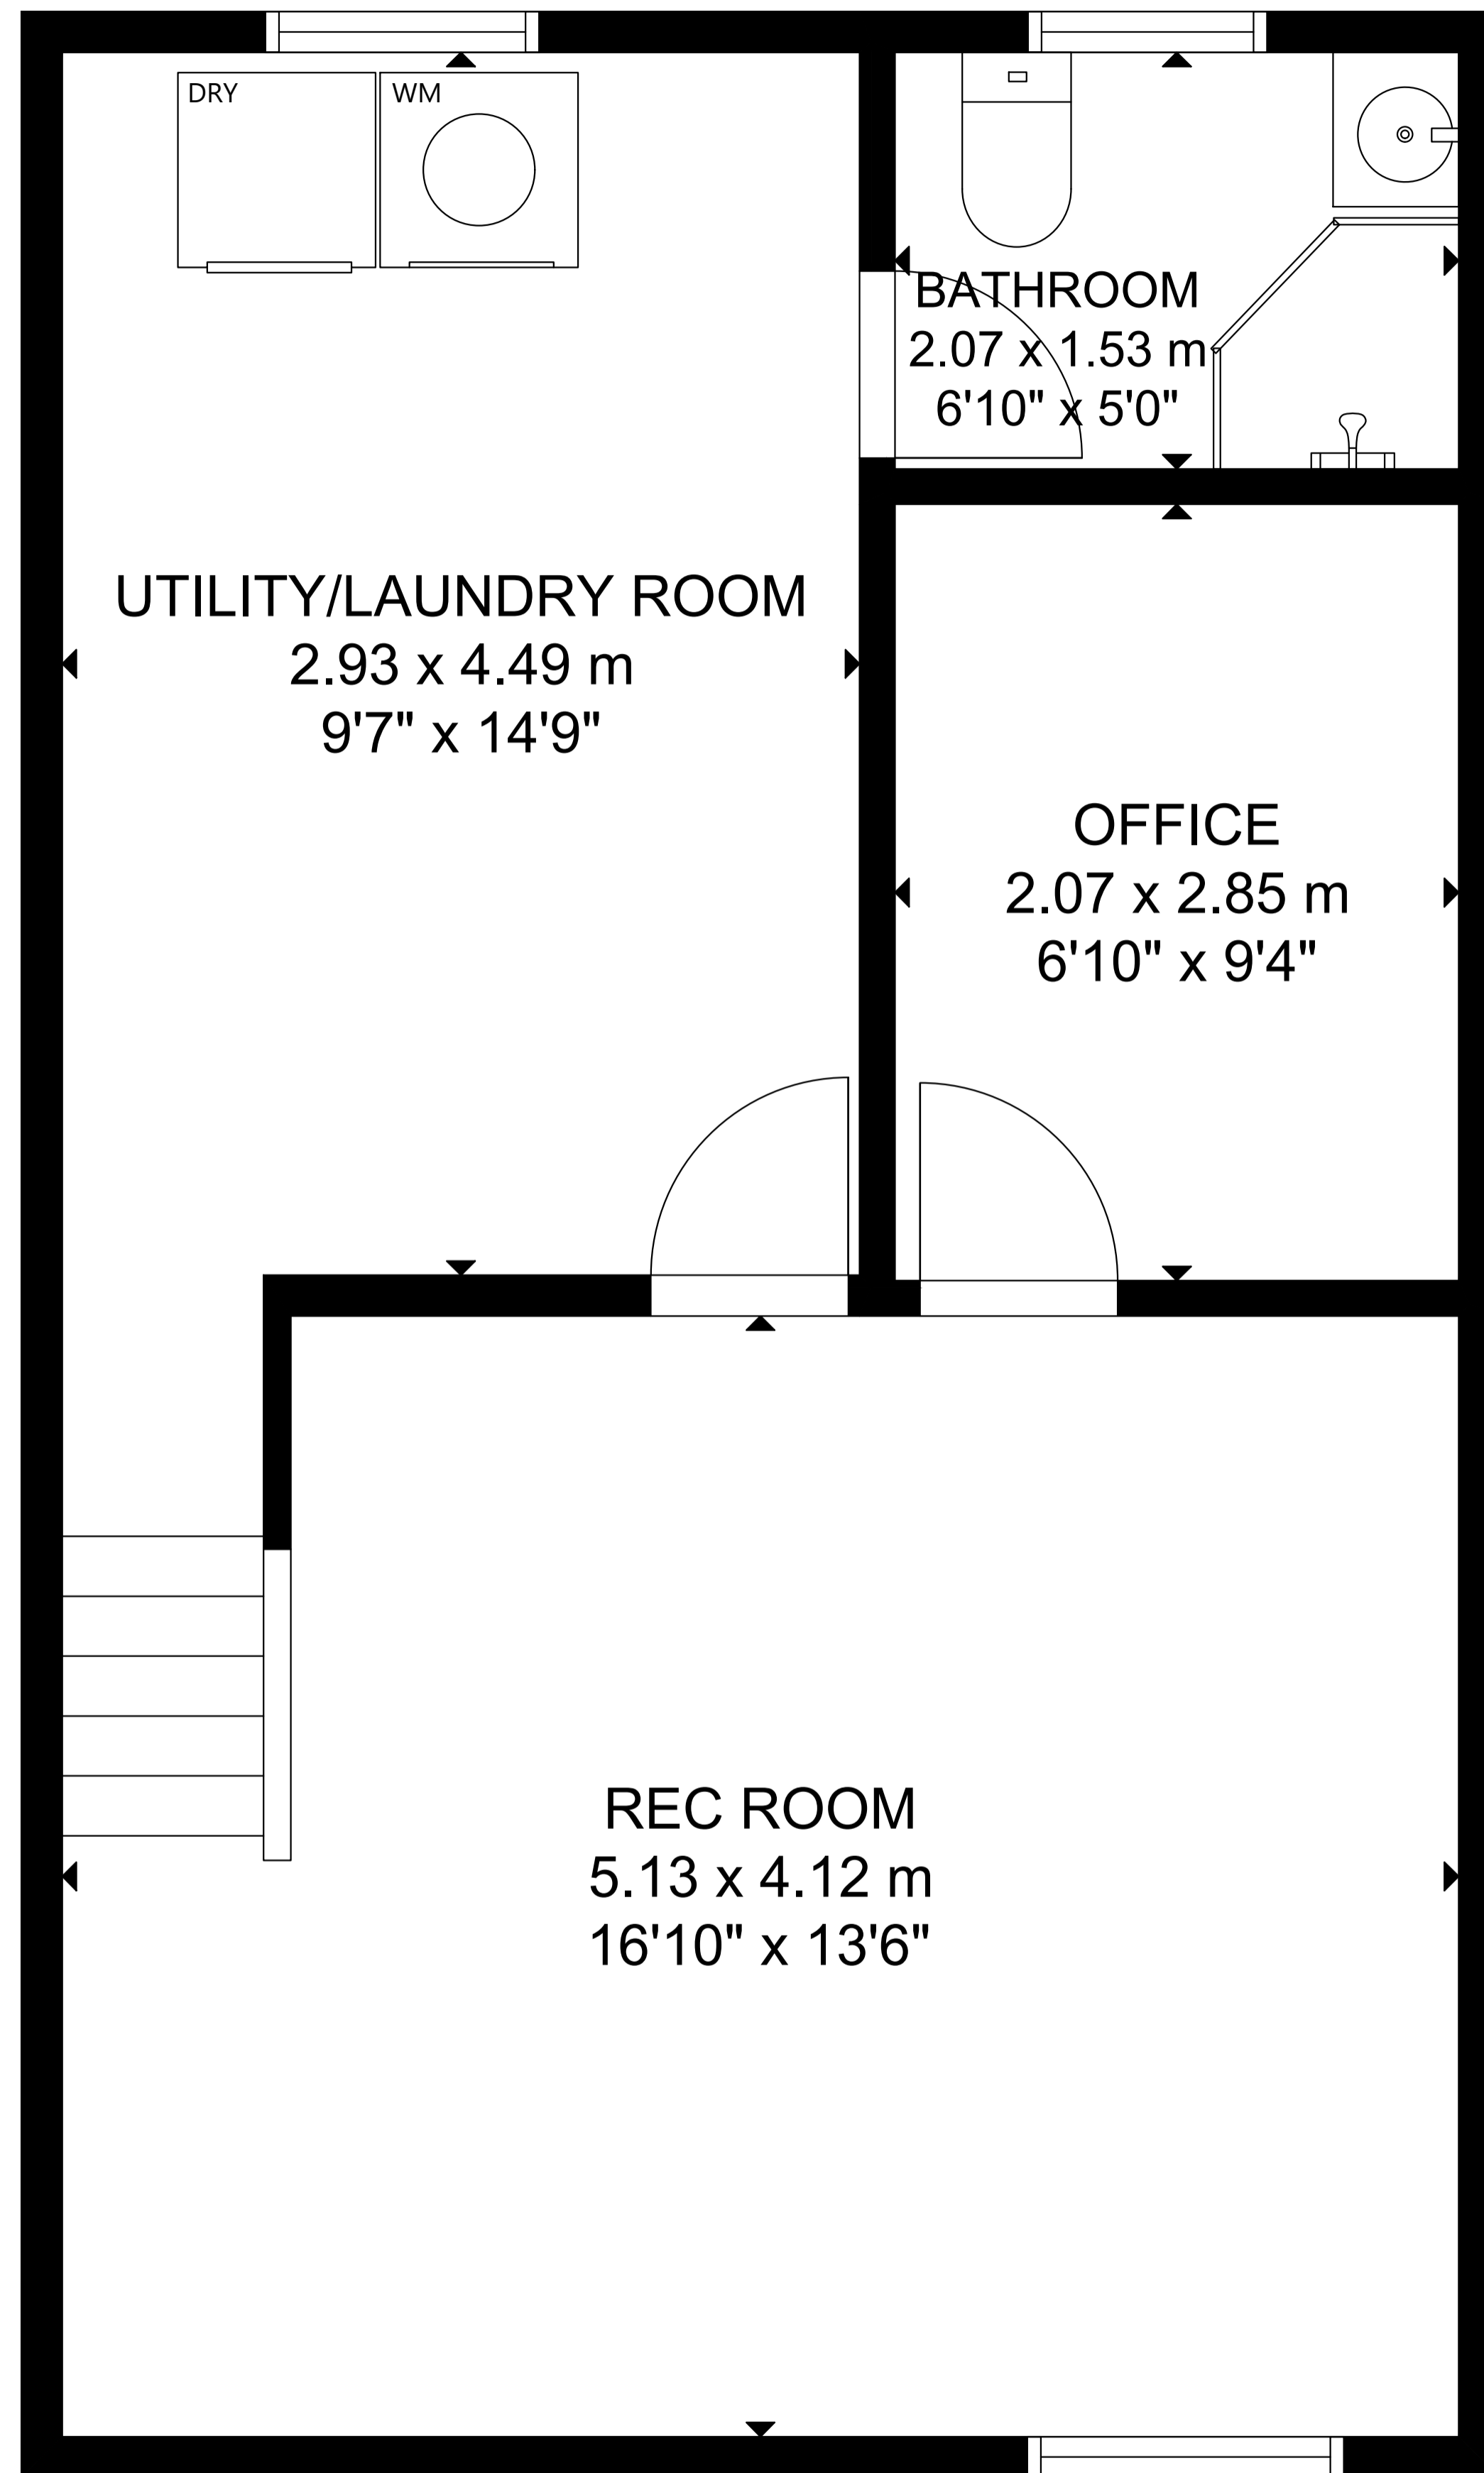

12 Egan Avenue

LOWER FLOOR

MAIN FLOOR

SECOND FLOOR

GROSS INTERNAL AREA
 MAIN FLOOR: 516 sq ft/ 48 m²
 SECOND FLOOR: 526 sq ft/ 49 m², LOWER FLOOR: 484 sq ft/ 45 m²
 TOTAL: 1,526 sq ft/ 142 m²
 SIZE AND DIMENSIONS ARE APPROXIMATE, ACTUAL MAY VARY.