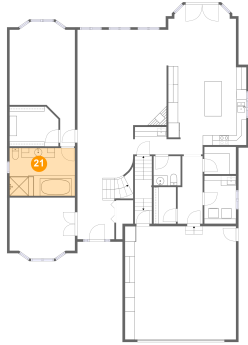

1578 Lake Metamora Drive, Metamora, Lapeer County, Michigan, United States, 48455

21 Floor 2 - Primary Bath

Dimensions: 13'3" x 9'8"
Area: 129 sq. ft
Counted as Living Area:
Yes

Heated: Yes
Finished: Yes
Enclosed: Yes
Contiguous:
Yes
Permitted: Yes
Wet Space: Yes
Addition: No
Conversion: No