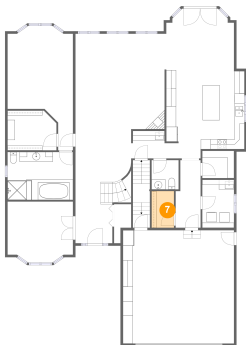

7 Floor 2 - Mudroom

Dimensions: 4'7" x 7'5"
Area: 34 sq. ft
Counted as Living Area:
Yes

Heated: Yes
Finished: Yes
Enclosed: Yes
Contiguous:
Yes
Permitted: Yes
Wet Space: No
Addition: No
Conversion: No