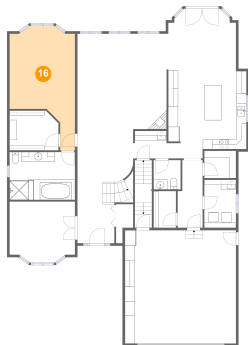

16 Floor 2 - Primary Bedroom

Dimensions: 13'3" x 22'11"
Area: 242 sq. ft
Counted as Living Area:
Yes

Heated: Yes
Finished: Yes
Enclosed: Yes
Contiguous:
Yes
Permitted: Yes
Wet Space: No
Addition: No
Conversion: No