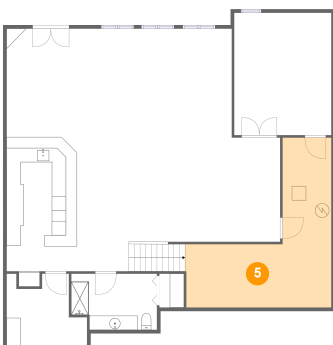

5 Floor 1 - Utility Storage Room

Dimensions: 20'8" x 23'11"
Area: 287 sq. ft
Counted as Living Area: No

Heated: No
Finished: No
Enclosed: Yes
Contiguous: Yes
Permitted: Yes
Wet Space: No
Addition: No
Conversion: No