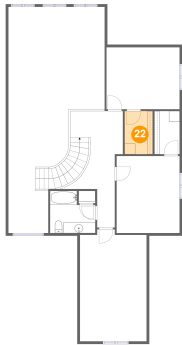

22 Floor 3 - W.i.c.

Dimensions: 5'3" x 8'1"
Area: 43 sq. ft
Counted as Living Area:
Yes

Heated: Yes
Finished: Yes
Enclosed: Yes
Contiguous:
Yes
Permitted: Yes
Wet Space: No
Addition: No
Conversion: No