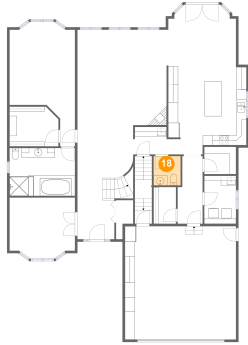

1578 Lake Metamora Drive, Metamora, Lapeer County, Michigan, United States, 48455

18 Floor 2 - Half Bath

Dimensions: 5'6" x 5'11"
Area: 33 sq. ft
Counted as Living Area:
Yes

Heated: Yes
Finished: Yes
Enclosed: Yes
Contiguous:
Yes
Permitted: Yes
Wet Space: Yes
Addition: No
Conversion: No