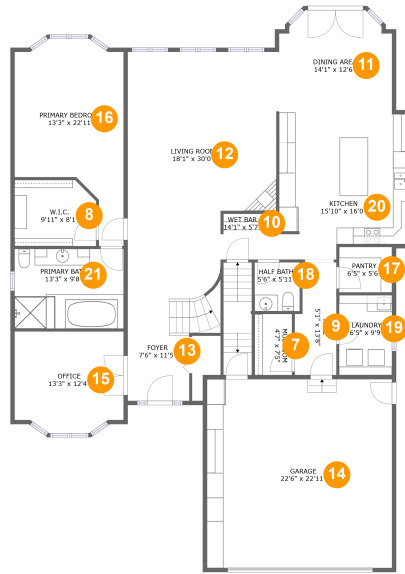

1578 Lake Metamora Drive, Metamora, Lapeer County, Michigan, United States, 48455

Room Dimensions

Floor 1

Total sqft: 2021

Living area: 1606

#	Room name	Dimensions	Area (sqft)	Counted as Living Area
1	Storage Room	11'4" x 10'3"	93 sq. ft	No
2	Wet Bar	9'11" x 21'0"	194 sq. ft	Yes
3	Bath	12'1" x 7'11"	90 sq. ft	Yes
4	LL Bonus Room	13'9" x 17'3"	237 sq. ft	Yes
5	Utility Storage Room	20'8" x 23'11"	287 sq. ft	No
6	Recreation Room	31'10" x 34'2"	972 sq. ft	Yes

1578 Lake Metamora Drive, Metamora, Lapeer County, Michigan, United States, 48455

Room Dimensions

Floor 2

Total sqft: 2658

Living area: 2108

#	Room name	Dimensions	Area (sqft)	Counted as Living Area
7	Mudroom	4'7" x 7'5"	34 sq. ft	Yes
8	W.i.c.	9'11" x 8'1"	76 sq. ft	Yes
9	Hall	5'1" x 13'8"	64 sq. ft	Yes
10	Wet Bar	14'1" x 5'7"	60 sq. ft	Yes
11	Dining Area	14'1" x 12'6"	163 sq. ft	Yes
12	Living Room	18'1" x 30'0"	467 sq. ft	Yes
13	Foyer	7'6" x 11'5"	104 sq. ft	Yes
14	Garage	22'6" x 22'11"	516 sq. ft	No
15	Office	13'3" x 12'4"	154 sq. ft	Yes
16	Primary Bedroom	13'3" x 22'11"	242 sq. ft	Yes
17	Pantry	6'5" x 5'6"	36 sq. ft	Yes

12 Floor 2 - Living Room

Dimensions: 18'1" x 30'0"
Area: 467 sq. ft
Counted as Living Area:
Yes

Heated: Yes
Finished: Yes
Enclosed: Yes
Contiguous:
Yes
Permitted: Yes
Wet Space: No
Addition: No
Conversion: No

15 Floor 2 - Office

Dimensions: 13'3" x 12'4"
Area: 154 sq. ft
Counted as Living Area:
Yes

Heated: Yes
Finished: Yes
Enclosed: Yes
Contiguous:
Yes
Permitted: Yes
Wet Space: No
Addition: No
Conversion: No