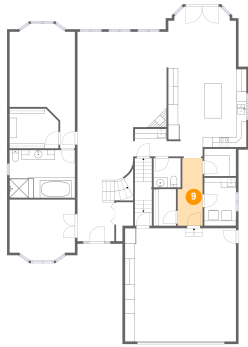

1578 Lake Metamora Drive, Metamora, Lapeer County, Michigan, United States, 48455

9 Floor 2 - Hall

Dimensions: 5'1" x 13'8"
Area: 64 sq. ft
Counted as Living Area:
Yes

Heated: Yes
Finished: Yes
Enclosed: Yes
Contiguous:
Yes
Permitted: Yes
Wet Space: No
Addition: No
Conversion: No