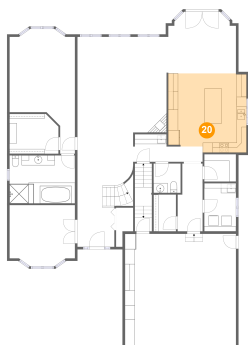

20 Floor 2 - Kitchen

Dimensions: 15'10" x 16'0"
Area: 244 sq. ft
Counted as Living Area:
Yes

Heated: Yes
Finished: Yes
Enclosed: Yes
Contiguous:
Yes
Permitted: Yes
Wet Space: No
Addition: No
Conversion: No