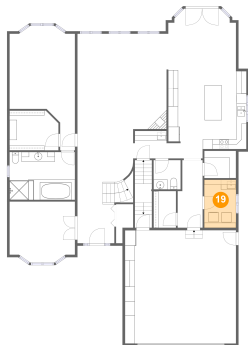

19 Floor 2 - Laundry

Dimensions: 6'5" x 9'9"
Area: 62 sq. ft
Counted as Living Area:
Yes

Heated: Yes
Finished: Yes
Enclosed: Yes
Contiguous:
Yes
Permitted: Yes
Wet Space: No
Addition: No
Conversion: No