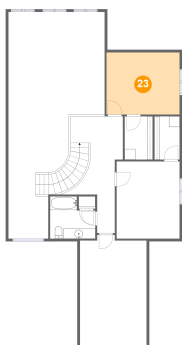

23 Floor 3 - Bedroom 3

Dimensions: 13'9" x 11'7"
Area: 160 sq. ft
Counted as Living Area:
Yes

Heated: Yes
Finished: Yes
Enclosed: Yes
Contiguous:
Yes
Permitted: Yes
Wet Space: No
Addition: No
Conversion: No