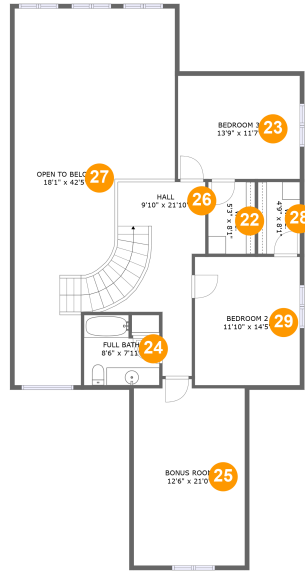

1578 Lake Metamora Drive, Metamora, Lapeer County, Michigan, United States, 48455

Room Dimensions

Floor 3

Total sqft: 1606

Living area: 934

#	Room name	Dimensions	Area (sqft)	Counted as Living Area
22	W.i.c.	5'3" x 8'1"	43 sq. ft	Yes
23	Bedroom 3	13'9" x 11'7"	160 sq. ft	Yes
24	Full Bath	8'6" x 7'11"	58 sq. ft	Yes
25	Bonus Room	12'6" x 21'0"	197 sq. ft	Yes
26	Hall	9'10" x 21'10"	188 sq. ft	Yes
27	Open To Below	18'1" x 42'5"	556 sq. ft	No
28	W.i.c.	4'9" x 8'1"	38 sq. ft	Yes
29	Bedroom 2	11'10" x 14'5"	171 sq. ft	Yes