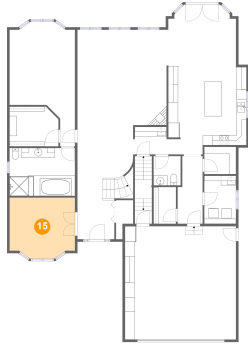

1578 Lake Metamora Drive, Metamora, Lapeer County, Michigan, United States, 48455

15 Floor 2 - Office

Dimensions: 13'3" x 12'4"
Area: 154 sq. ft
Counted as Living Area:
Yes

Heated: Yes
Finished: Yes
Enclosed: Yes
Contiguous:
Yes
Permitted: Yes
Wet Space: No
Addition: No
Conversion: No