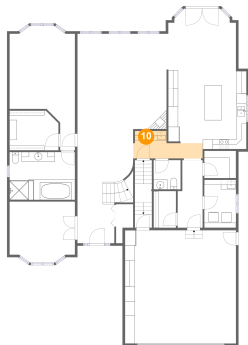

10 Floor 2 - Wet Bar

Dimensions: 14'1" x 5'7"
Area: 60 sq. ft
Counted as Living Area:
Yes

Heated: Yes
Finished: Yes
Enclosed: Yes
Contiguous:
Yes
Permitted: Yes
Wet Space: No
Addition: No
Conversion: No