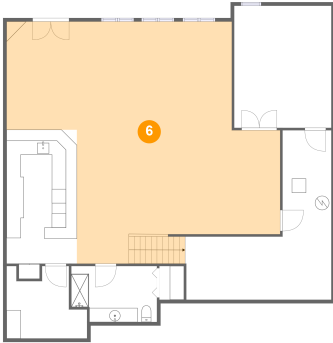

5 Floor 1 - Utility Storage Room

Dimensions: 20'8" x 23'11"
Area: 287 sq. ft
Counted as Living Area: No

Heated: No
Finished: No
Enclosed: Yes
Contiguous: Yes
Permitted: Yes
Wet Space: No
Addition: No
Conversion: No

1578 Lake Metamora Drive, Metamora, Lapeer County, Michigan, United States, 48455

6 Floor 1 - Recreation Room

Dimensions: 31'10" x 34'2"
Area: 972 sq. ft
Counted as Living Area:
Yes

Heated: Yes
Finished: Yes
Enclosed: Yes
Contiguous:
Yes
Permitted: Yes
Wet Space: No
Addition: No
Conversion: No