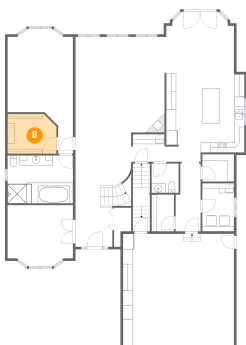

8 Floor 2 - W.i.c.

Dimensions: 9'11" x 8'1"
Area: 76 sq. ft
Counted as Living Area:
Yes

Heated: Yes
Finished: Yes
Enclosed: Yes
Contiguous:
Yes
Permitted: Yes
Wet Space: No
Addition: No
Conversion: No