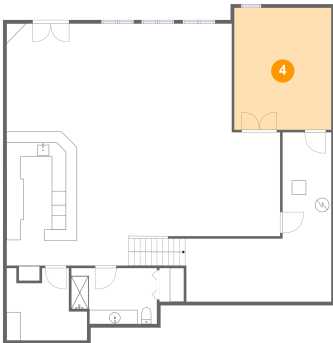

2 Floor 1 - Wet Bar

Dimensions: 9'11" x 21'0"
Area: 194 sq. ft
Counted as Living Area:
Yes

Heated: Yes
Finished: Yes
Enclosed: Yes
Contiguous:
Yes
Permitted: Yes
Wet Space: No
Addition: No
Conversion: No

1578 Lake Metamora Drive, Metamora, Lapeer County, Michigan, United States, 48455

3 Floor 1 - Bath

Dimensions: 12'1" x 7'11"
Area: 90 sq. ft
Counted as Living Area:
Yes

Heated: Yes
Finished: Yes
Enclosed: Yes
Contiguous:
Yes
Permitted: Yes
Wet Space: Yes
Addition: No
Conversion: No

4 Floor 1 - Ll Bonus Room

Dimensions: 13'9" x 17'3"
Area: 237 sq. ft
Counted as Living Area:
Yes

Heated: Yes
Finished: Yes
Enclosed: Yes
Contiguous:
Yes
Permitted: Yes
Wet Space: No
Addition: No
Conversion: No