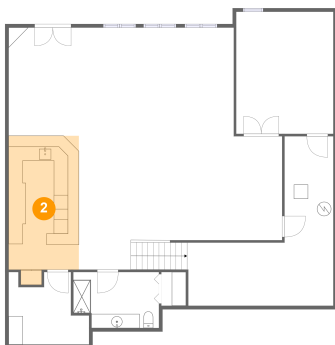

1578 Lake Metamora Drive, Metamora, Lapeer County, Michigan, United States, 48455

Room Dimensions

Floor 3

Total sqft: 1606

Living area: 934

#	Room name	Dimensions	Area (sqft)	Counted as Living Area
22	W.i.c.	5'3" x 8'1"	43 sq. ft	Yes
23	Bedroom 3	13'9" x 11'7"	160 sq. ft	Yes
24	Full Bath	8'6" x 7'11"	58 sq. ft	Yes
25	Bonus Room	12'6" x 21'0"	197 sq. ft	Yes
26	Hall	9'10" x 21'10"	188 sq. ft	Yes
27	Open To Below	18'1" x 42'5"	556 sq. ft	No
28	W.i.c.	4'9" x 8'1"	38 sq. ft	Yes
29	Bedroom 2	11'10" x 14'5"	171 sq. ft	Yes

1578 Lake Metamora Drive, Metamora, Lapeer County, Michigan, United States, 48455

1 Floor 1 - Storage Room

Dimensions: 11'4" x 10'3"
Area: 93 sq. ft
Counted as Living Area: No

Heated: Yes
Finished: No
Enclosed: Yes
Contiguous: Yes
Permitted: Yes
Wet Space: No
Addition: No
Conversion: No

2 Floor 1 - Wet Bar

Dimensions: 9'11" x 21'0"
Area: 194 sq. ft
Counted as Living Area:
Yes

Heated: Yes
Finished: Yes
Enclosed: Yes
Contiguous:
Yes
Permitted: Yes
Wet Space: No
Addition: No
Conversion: No

1578 Lake Metamora Drive, Metamora, Lapeer County, Michigan, United States, 48455

3 Floor 1 - Bath

Dimensions: 12'1" x 7'11"
Area: 90 sq. ft
Counted as Living Area:
Yes

Heated: Yes
Finished: Yes
Enclosed: Yes
Contiguous:
Yes
Permitted: Yes
Wet Space: Yes
Addition: No
Conversion: No