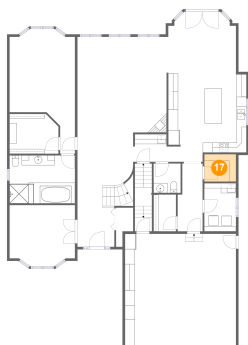

17 Floor 2 - Pantry

Dimensions: 6'5" x 5'6"
Area: 36 sq. ft
Counted as Living Area:
Yes

Heated: Yes
Finished: Yes
Enclosed: Yes
Contiguous:
Yes
Permitted: Yes
Wet Space: No
Addition: No
Conversion: No