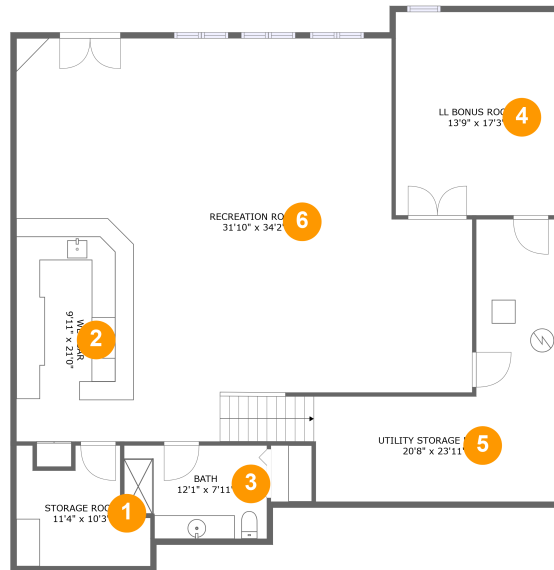

1578 Lake Metamora Drive, Metamora, Lapeer County, Michigan, United States, 48455

Property Summary

3 floors

3 bedrooms

3 bathrooms

6,285 total sqft

1 garages

4,648 Gross Living Area sqft

1578 Lake Metamora Drive, Metamora, Lapeer County, Michigan, United States, 48455

Room Dimensions

Floor 1

Total sqft: 2021

Living area: 1606

#	Room name	Dimensions	Area (sqft)	Counted as Living Area
1	Storage Room	11'4" x 10'3"	93 sq. ft	No
2	Wet Bar	9'11" x 21'0"	194 sq. ft	Yes
3	Bath	12'1" x 7'11"	90 sq. ft	Yes
4	LL Bonus Room	13'9" x 17'3"	237 sq. ft	Yes
5	Utility Storage Room	20'8" x 23'11"	287 sq. ft	No
6	Recreation Room	31'10" x 34'2"	972 sq. ft	Yes

1578 Lake Metamora Drive, Metamora, Lapeer County, Michigan, United States, 48455

Room Dimensions

Floor 2

Total sqft: 2658

Living area: 2108

#	Room name	Dimensions	Area (sqft)	Counted as Living Area
7	Mudroom	4'7" x 7'5"	34 sq. ft	Yes
8	W.i.c.	9'11" x 8'1"	76 sq. ft	Yes
9	Hall	5'1" x 13'8"	64 sq. ft	Yes
10	Wet Bar	14'1" x 5'7"	60 sq. ft	Yes
11	Dining Area	14'1" x 12'6"	163 sq. ft	Yes
12	Living Room	18'1" x 30'0"	467 sq. ft	Yes
13	Foyer	7'6" x 11'5"	104 sq. ft	Yes
14	Garage	22'6" x 22'11"	516 sq. ft	No
15	Office	13'3" x 12'4"	154 sq. ft	Yes
16	Primary Bedroom	13'3" x 22'11"	242 sq. ft	Yes
17	Pantry	6'5" x 5'6"	36 sq. ft	Yes