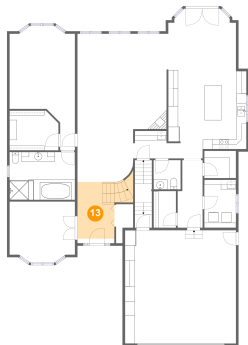

13 Floor 2 - Foyer

Dimensions: 7'6" x 11'5"
Area: 104 sq. ft
Counted as Living Area:
Yes

Heated: Yes
Finished: Yes
Enclosed: Yes
Contiguous:
Yes
Permitted: Yes
Wet Space: No
Addition: No
Conversion: No