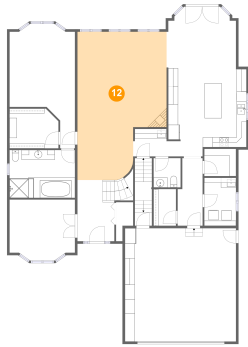

1578 Lake Metamora Drive, Metamora, Lapeer County, Michigan, United States, 48455

12 Floor 2 - Living Room

Dimensions: 18'1" x 30'0"
Area: 467 sq. ft
Counted as Living Area:
Yes

Heated: Yes
Finished: Yes
Enclosed: Yes
Contiguous:
Yes
Permitted: Yes
Wet Space: No
Addition: No
Conversion: No