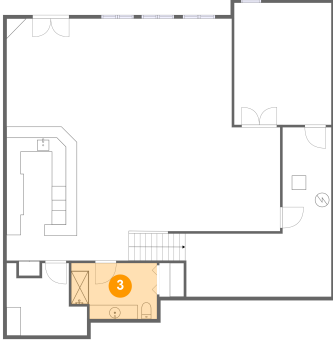

1578 Lake Metamora Drive, Metamora, Lapeer County, Michigan, United States, 48455

1 Floor 1 - Storage Room

Dimensions: 11'4" x 10'3"
Area: 93 sq. ft
Counted as Living Area: No

Heated: Yes
Finished: No
Enclosed: Yes
Contiguous: Yes
Permitted: Yes
Wet Space: No
Addition: No
Conversion: No

2 Floor 1 - Wet Bar

Dimensions: 9'11" x 21'0"
Area: 194 sq. ft
Counted as Living Area:
Yes

Heated: Yes
Finished: Yes
Enclosed: Yes
Contiguous:
Yes
Permitted: Yes
Wet Space: No
Addition: No
Conversion: No

1578 Lake Metamora Drive, Metamora, Lapeer County, Michigan, United States, 48455

3 Floor 1 - Bath

Dimensions: 12'1" x 7'11"
Area: 90 sq. ft
Counted as Living Area:
Yes

Heated: Yes
Finished: Yes
Enclosed: Yes
Contiguous:
Yes
Permitted: Yes
Wet Space: Yes
Addition: No
Conversion: No