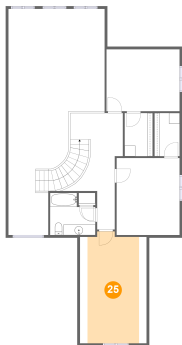

25 Floor 3 - Bonus Room

Dimensions: 12'6" x 21'0"
Area: 197 sq. ft
Counted as Living Area:
Yes

Heated: Yes
Finished: Yes
Enclosed: Yes
Contiguous:
Yes
Permitted: Yes
Wet Space: No
Addition: No
Conversion: No