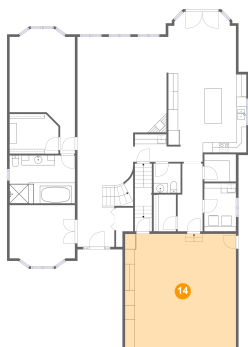

13 Floor 2 - Foyer

Dimensions: 7'6" x 11'5"
Area: 104 sq. ft
Counted as Living Area:
Yes

Heated: Yes
Finished: Yes
Enclosed: Yes
Contiguous:
Yes
Permitted: Yes
Wet Space: No
Addition: No
Conversion: No

14 Floor 2 - Garage