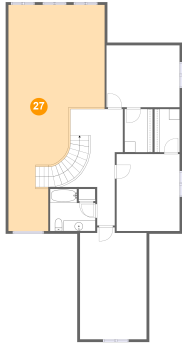

26 Floor 3 - Hall

Dimensions: 9'10" x 21'10"
Area: 188 sq. ft
Counted as Living Area:
Yes

Heated: Yes
Finished: Yes
Enclosed: Yes
Contiguous:
Yes
Permitted: Yes
Wet Space: No
Addition: No
Conversion: No

1578 Lake Metamora Drive, Metamora, Lapeer County, Michigan, United States, 48455

27 Floor 3 - Open To Below

Dimensions: 18'1" x 42'5"
Area: 556 sq. ft
Counted as Living Area: No

Heated: No
Finished: No
Enclosed: No
Contiguous: Yes
Permitted: No
Wet Space: No
Addition: No
Conversion: No