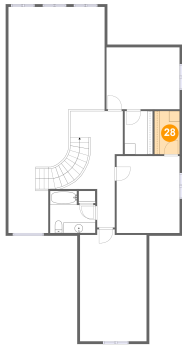

28 Floor 3 - W.i.c.

Dimensions: 4'9" x 8'1"
Area: 38 sq. ft
Counted as Living Area: Yes

Heated: Yes
Finished: Yes
Enclosed: Yes
Contiguous: Yes
Permitted: Yes
Wet Space: No
Addition: No
Conversion: No