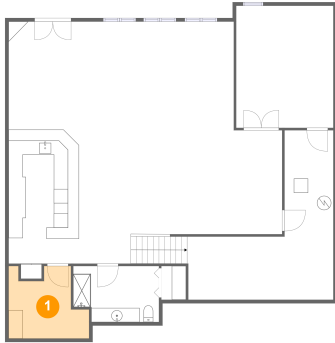

1578 Lake Metamora Drive, Metamora, Lapeer County, Michigan, United States, 48455

Room Dimensions

Floor 3

Total sqft: 1606

Living area: 934

#	Room name	Dimensions	Area (sqft)	Counted as Living Area
22	W.i.c.	5'3" x 8'1"	43 sq. ft	Yes
23	Bedroom 3	13'9" x 11'7"	160 sq. ft	Yes
24	Full Bath	8'6" x 7'11"	58 sq. ft	Yes
25	Bonus Room	12'6" x 21'0"	197 sq. ft	Yes
26	Hall	9'10" x 21'10"	188 sq. ft	Yes
27	Open To Below	18'1" x 42'5"	556 sq. ft	No
28	W.i.c.	4'9" x 8'1"	38 sq. ft	Yes
29	Bedroom 2	11'10" x 14'5"	171 sq. ft	Yes

1578 Lake Metamora Drive, Metamora, Lapeer County, Michigan, United States, 48455

1 Floor 1 - Storage Room

Dimensions: 11'4" x 10'3"
Area: 93 sq. ft
Counted as Living Area: No

Heated: Yes
Finished: No
Enclosed: Yes
Contiguous: Yes
Permitted: Yes
Wet Space: No
Addition: No
Conversion: No