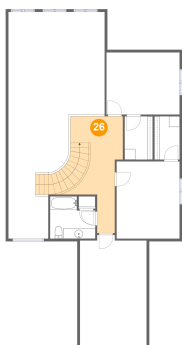

26 Floor 3 - Hall

Dimensions: 9'10" x 21'10"
Area: 188 sq. ft
Counted as Living Area:
Yes

Heated: Yes
Finished: Yes
Enclosed: Yes
Contiguous:
Yes
Permitted: Yes
Wet Space: No
Addition: No
Conversion: No