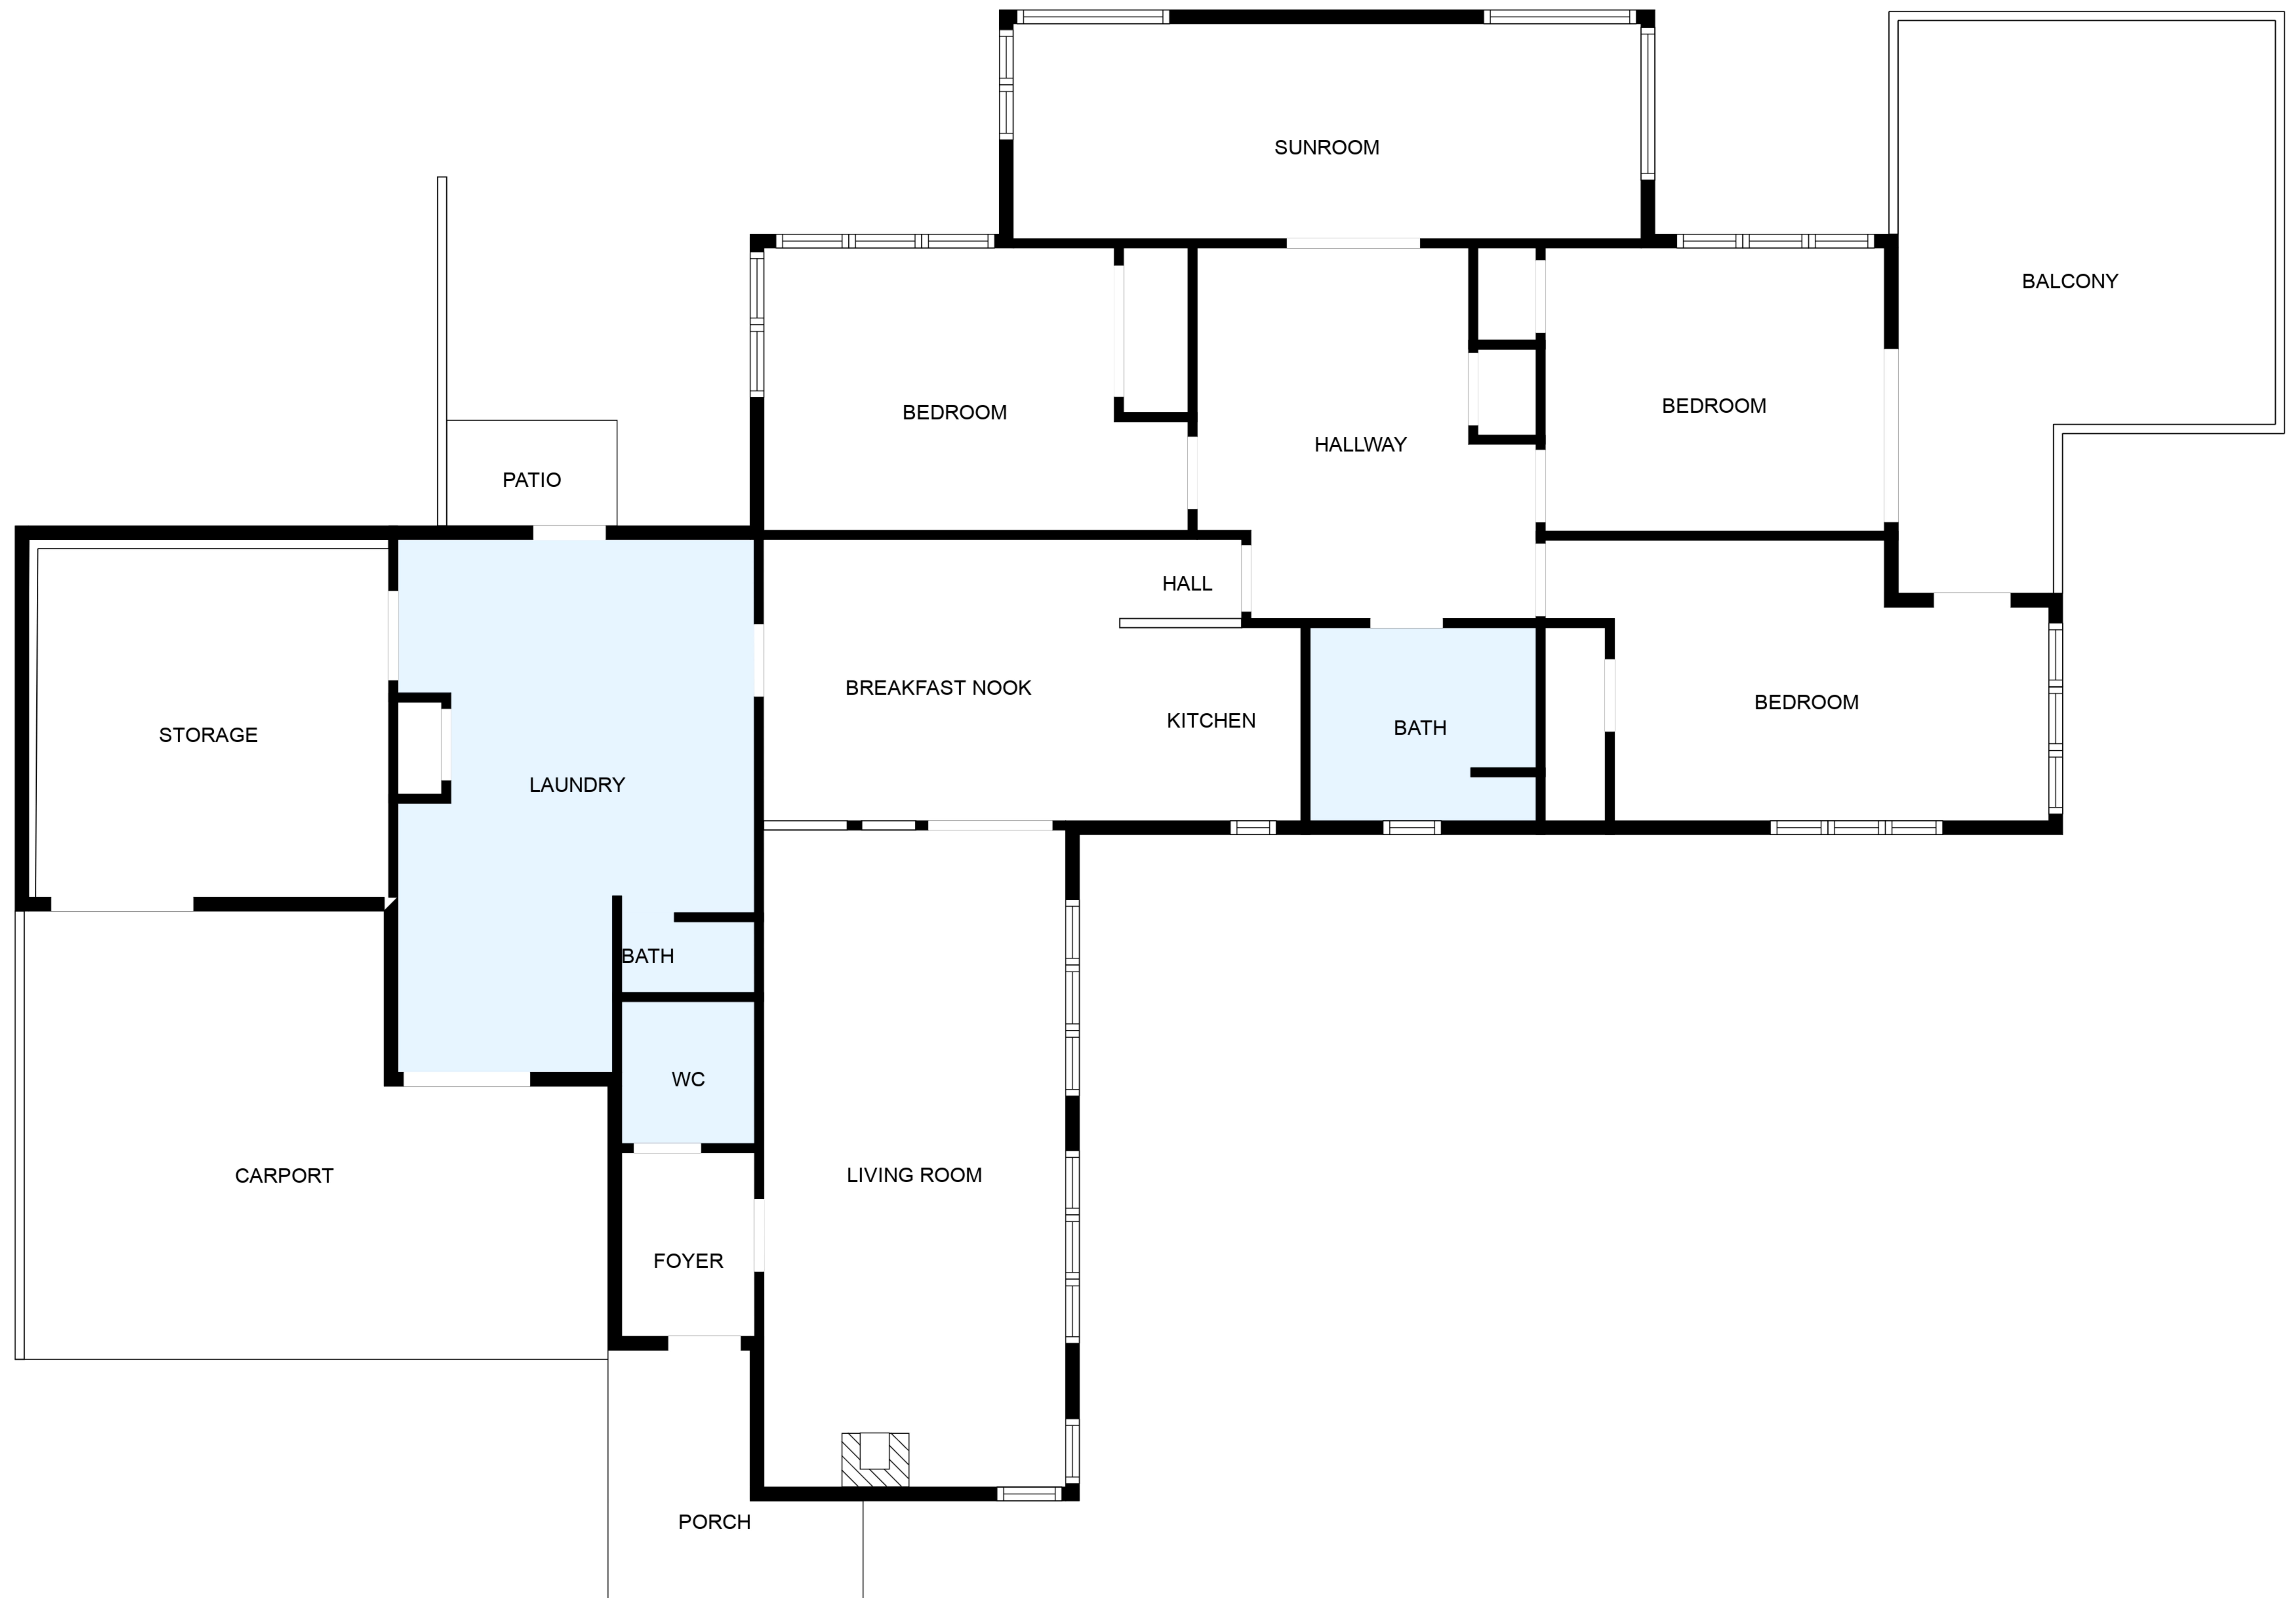

Total scanned area: 2624 sq. ft

Total scanned area: 2624 sq. ft