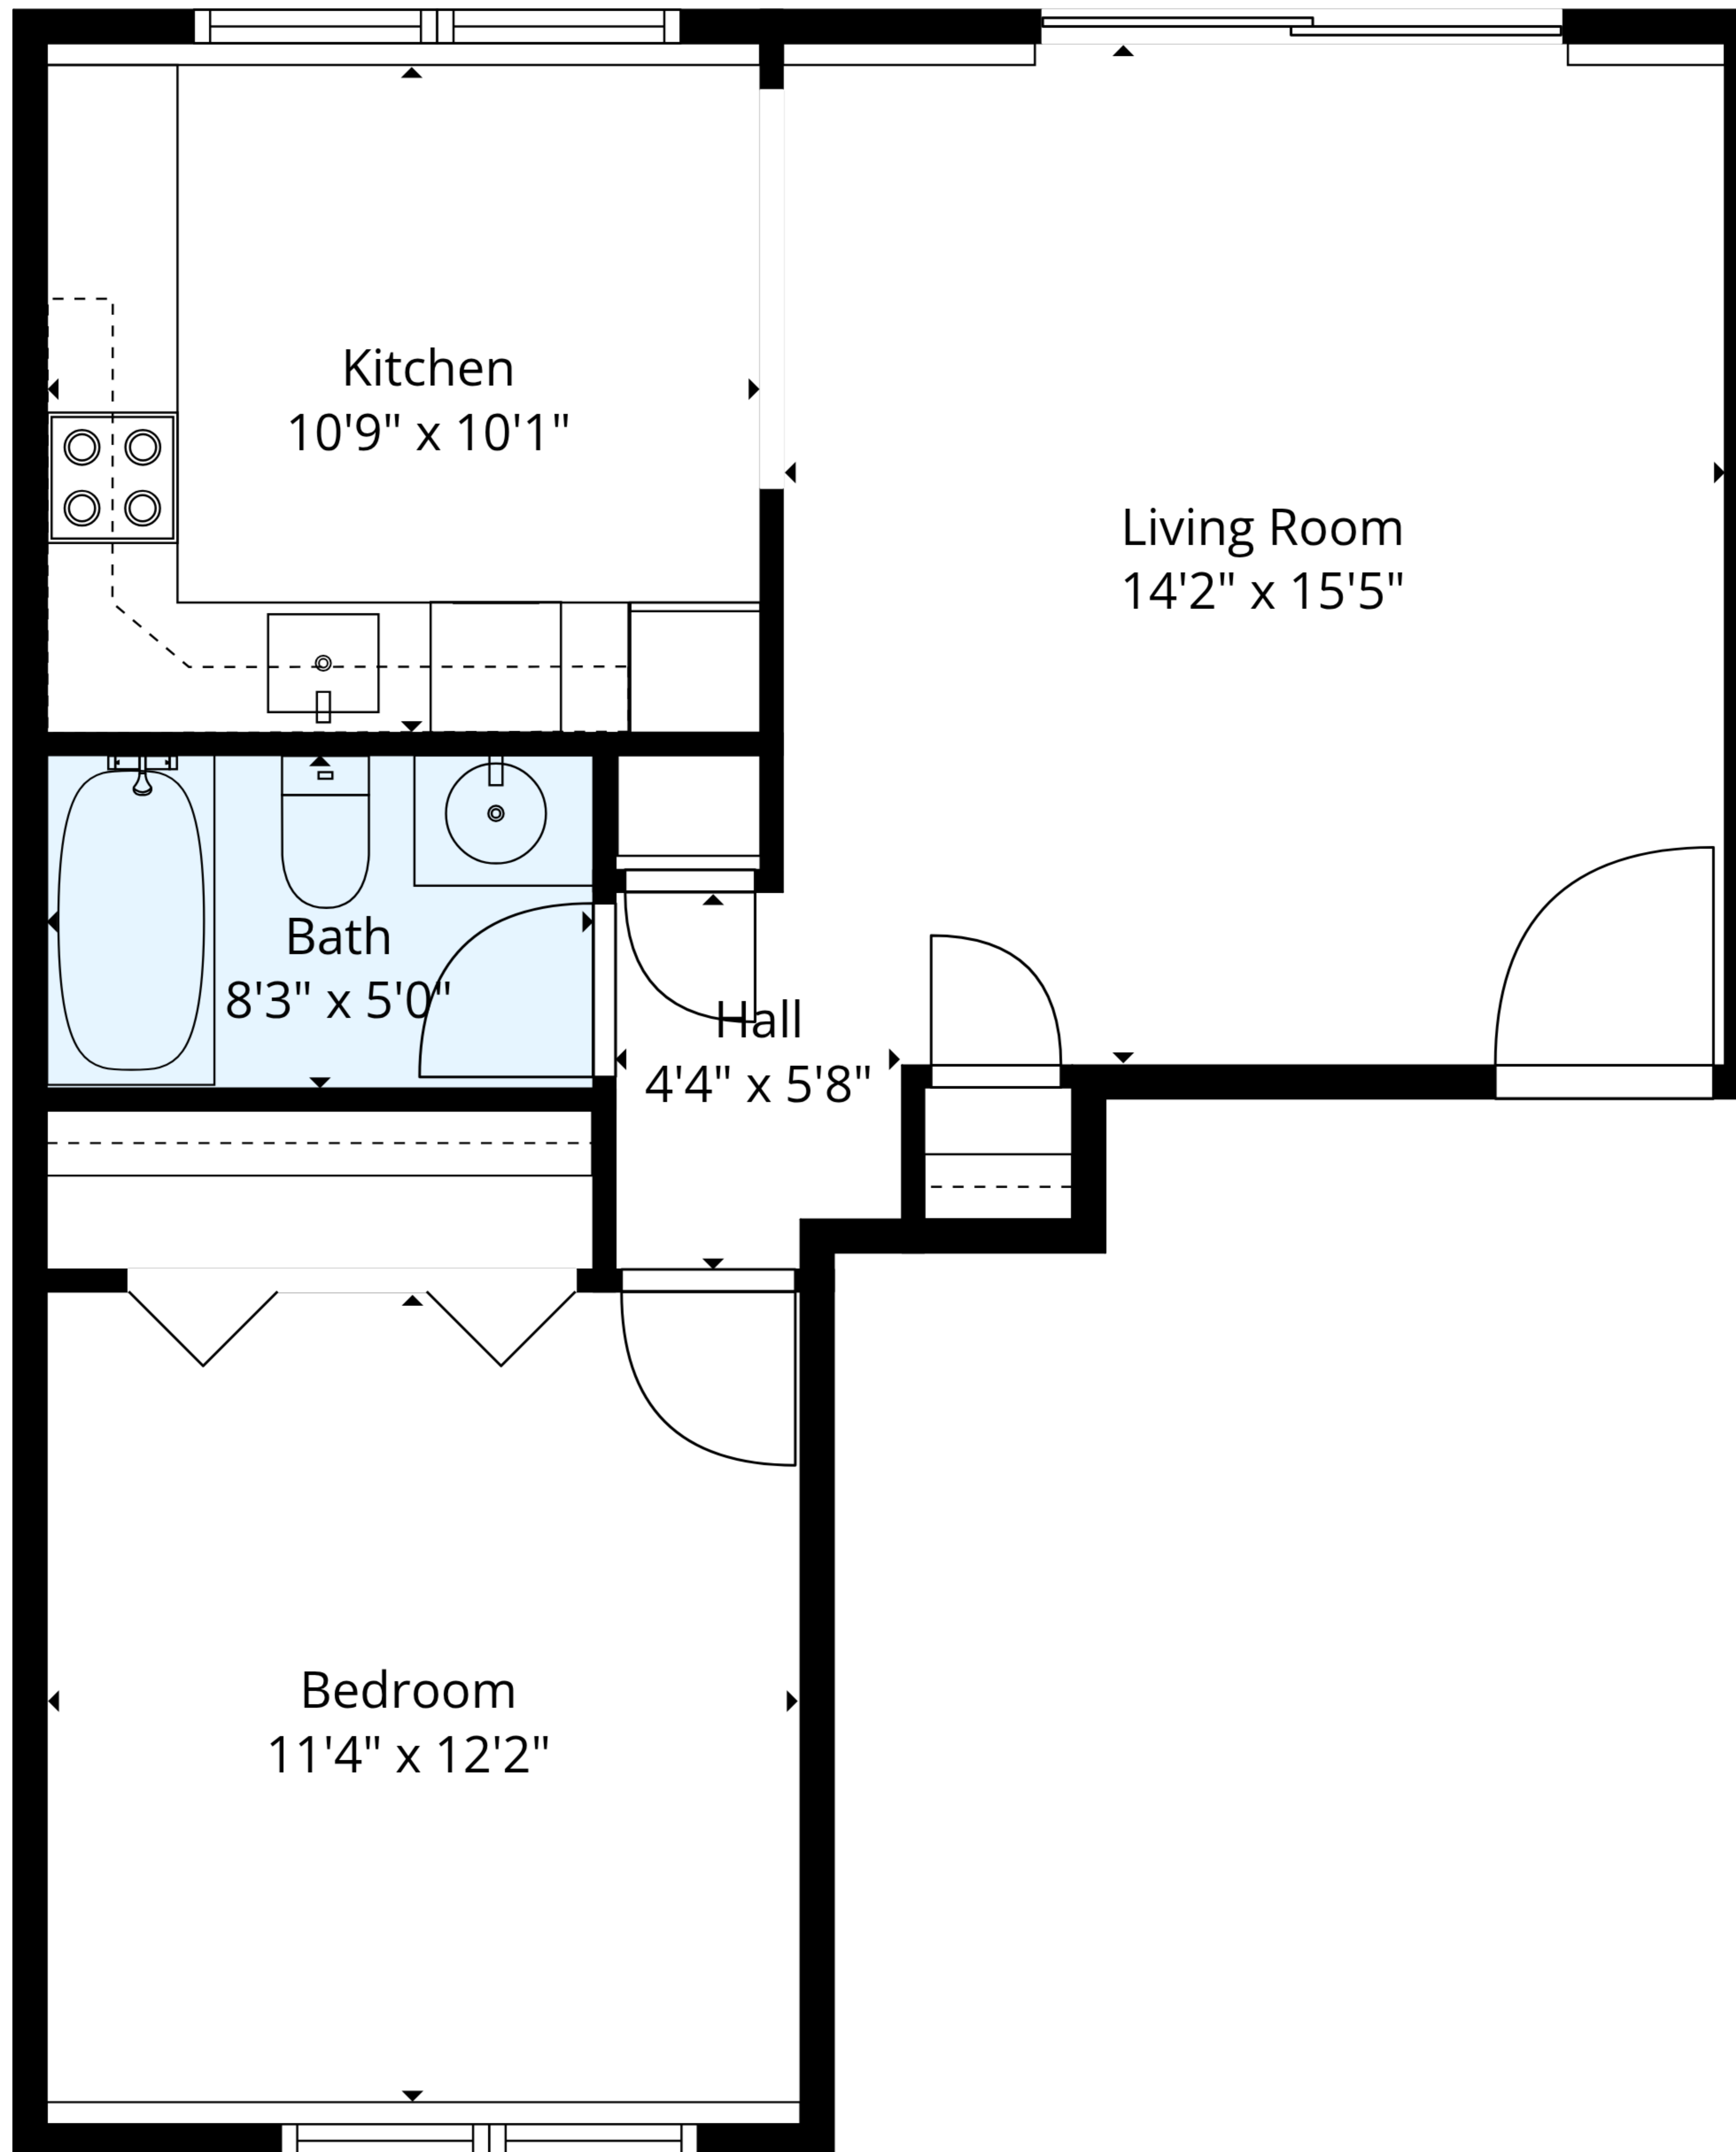

TOTAL: 583 sq. ft
1st floor: 583 sq. ft
EXCLUDED AREAS: WALLS: 58 sq. ft

Floor Plan Created By Cubicasa App. Measurements Deemed Highly Reliable But Not Guaranteed.

TOTAL: 583 sq. ft
1st floor: 583 sq. ft
EXCLUDED AREAS: WALLS: 58 sq. ft

Floor Plan Created By Cubicasa App. Measurements Deemed Highly Reliable But Not Guaranteed.