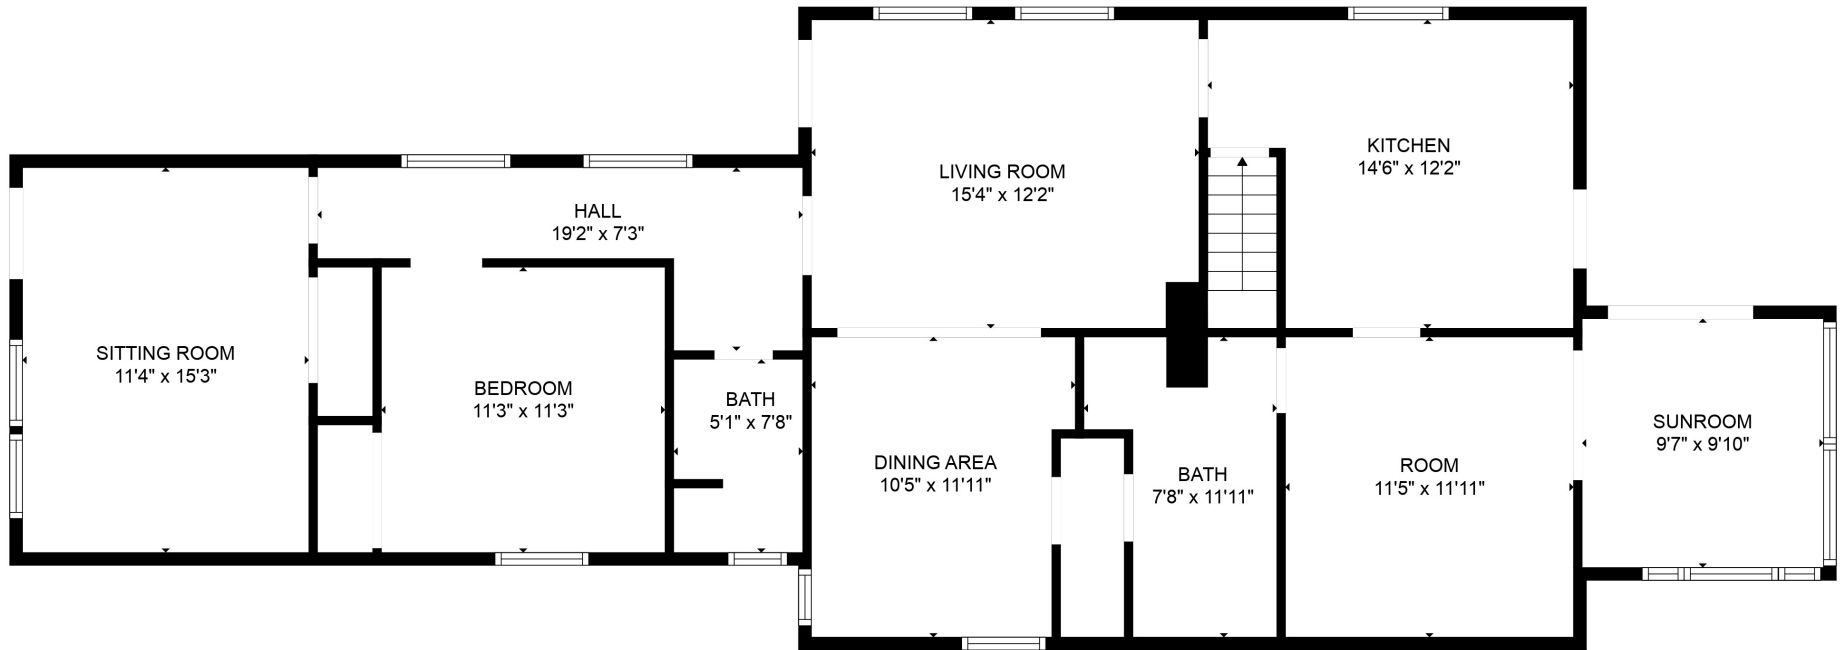

FLOOR 1

Total scanned area: 1792 sq. ft

MEASUREMENTS ARE CALCULATED BY CUBICASA TECHNOLOGY. DEEMED HIGHLY RELIABLE BUT NOT GUARANTEED.

Total scanned area: 1792 sq. ft

MEASUREMENTS ARE CALCULATED BY CUBICASA TECHNOLOGY. DEEMED HIGHLY RELIABLE BUT NOT GUARANTEED.

Total scanned area: 1792 sq. ft

MEASUREMENTS ARE CALCULATED BY CUBICASA TECHNOLOGY. DEEMED HIGHLY RELIABLE BUT NOT GUARANTEED.