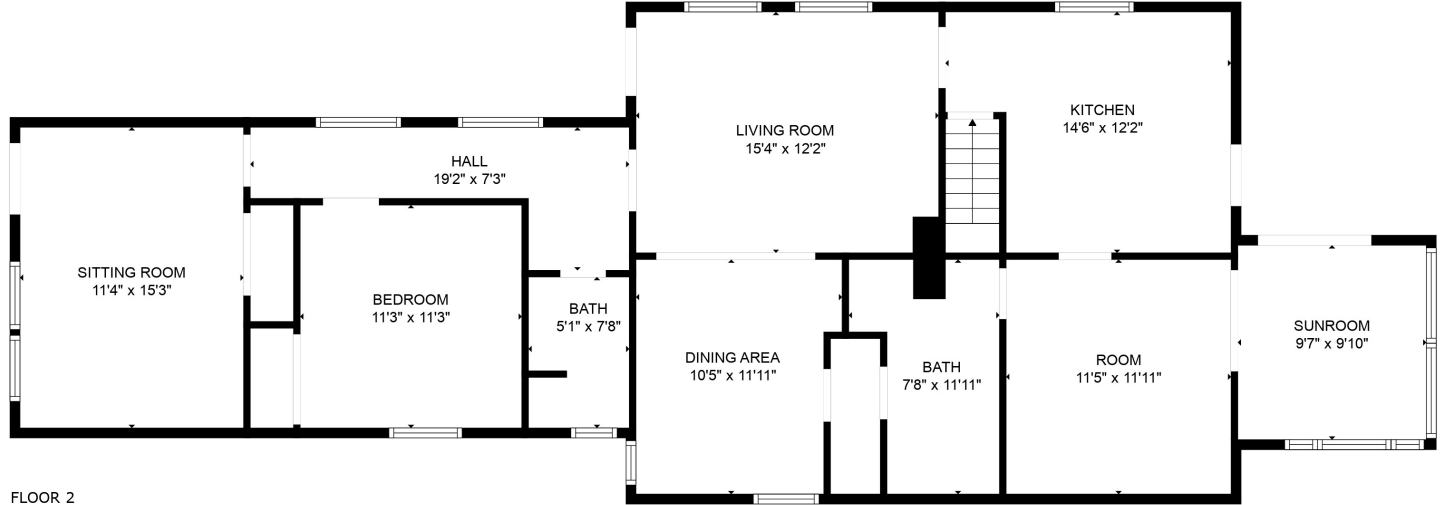

FLOOR 1

Total scanned area: 1792 sq. ft

MEASUREMENTS ARE CALCULATED BY CUBICASA TECHNOLOGY. DEEMED HIGHLY RELIABLE BUT NOT GUARANTEED.

Total scanned area: 1792 sq. ft

MEASUREMENTS ARE CALCULATED BY CUBICASA TECHNOLOGY. DEEMED HIGHLY RELIABLE BUT NOT GUARANTEED.

Total scanned area: 1792 sq. ft

MEASUREMENTS ARE CALCULATED BY CUBICASA TECHNOLOGY. DEEMED HIGHLY RELIABLE BUT NOT GUARANTEED.