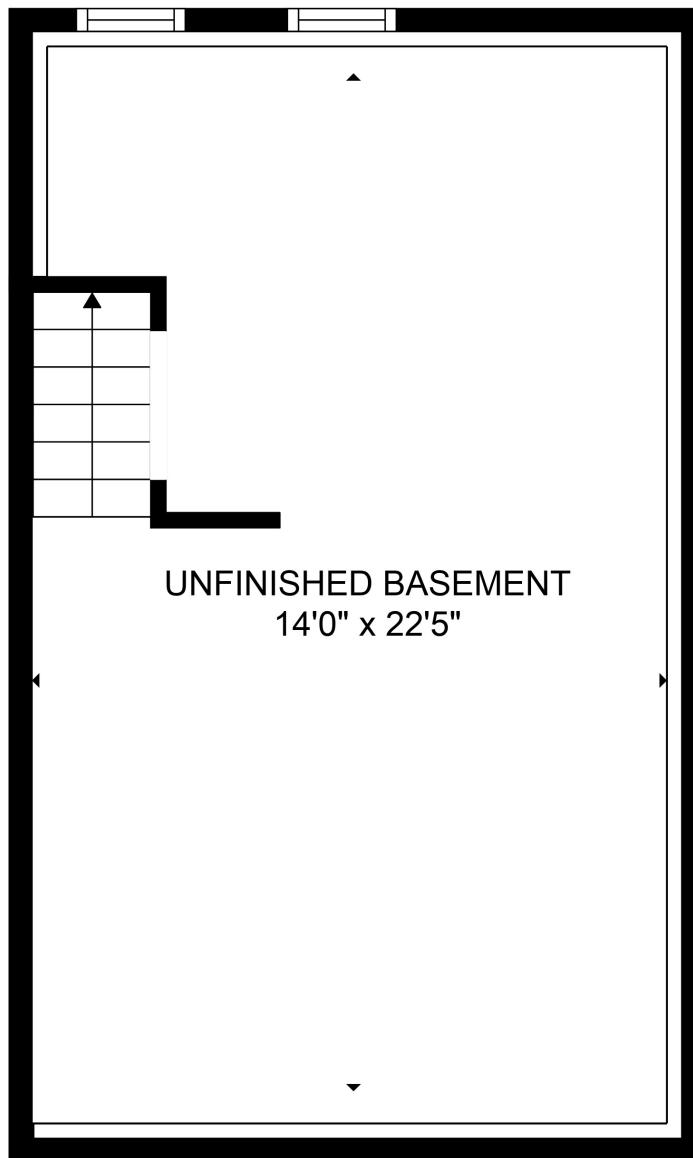

FLOOR 1

Total scanned area: 1792 sq. ft

MEASUREMENTS ARE CALCULATED BY CUBICASA TECHNOLOGY. DEEMED HIGHLY RELIABLE BUT NOT GUARANTEED.

Total scanned area: 1792 sq. ft

MEASUREMENTS ARE CALCULATED BY CUBICASA TECHNOLOGY. DEEMED HIGHLY RELIABLE BUT NOT GUARANTEED.

Total scanned area: 1792 sq. ft

MEASUREMENTS ARE CALCULATED BY CUBICASA TECHNOLOGY. DEEMED HIGHLY RELIABLE BUT NOT GUARANTEED.