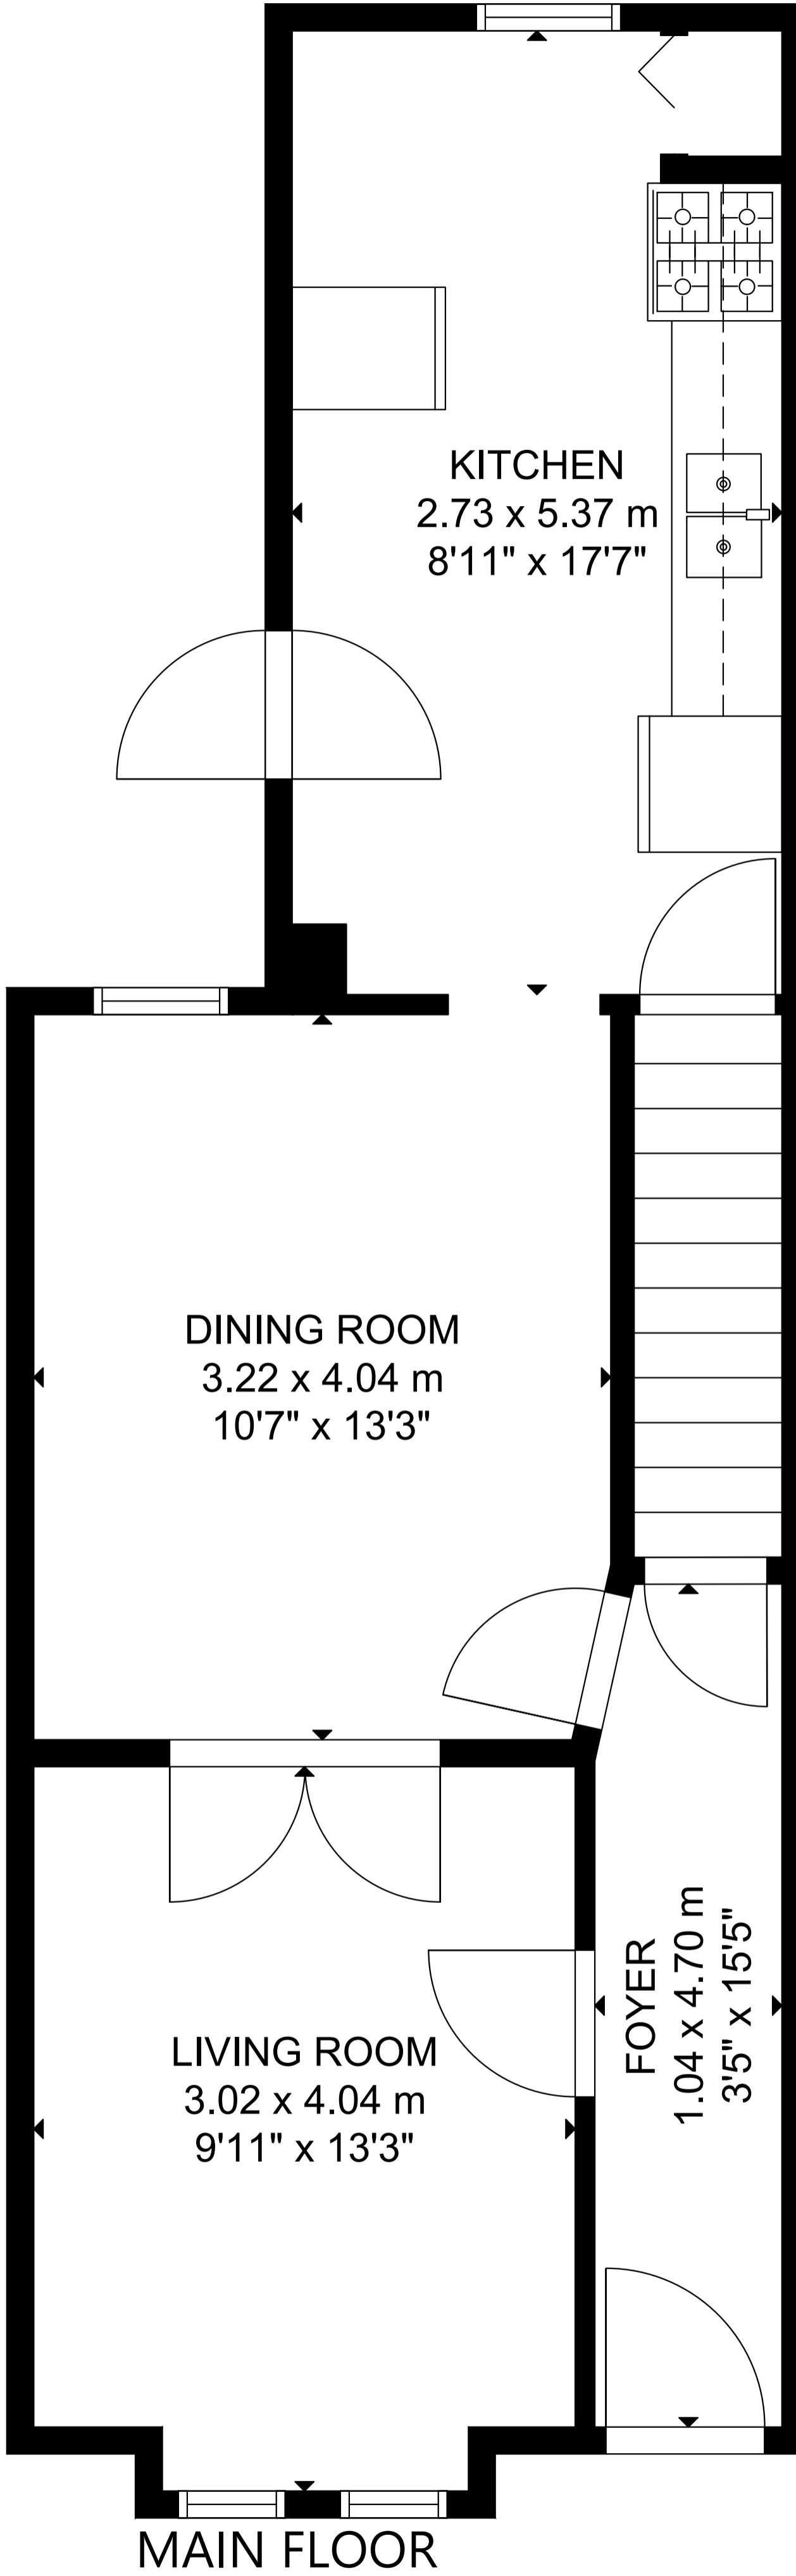

516 Eastern Avenue

GROSS INTERNAL AREA
 MAIN FLOOR: 48 m²/521 sq ft, SECOND FLOOR: 48 m²/516 sq ft
 LOWER FLOOR: 45 m²/489 sq ft
 TOTAL: 141 m²/1,526 sq ft
 SIZE AND DIMENSIONS ARE APPROXIMATE, ACTUAL MAY VARY.