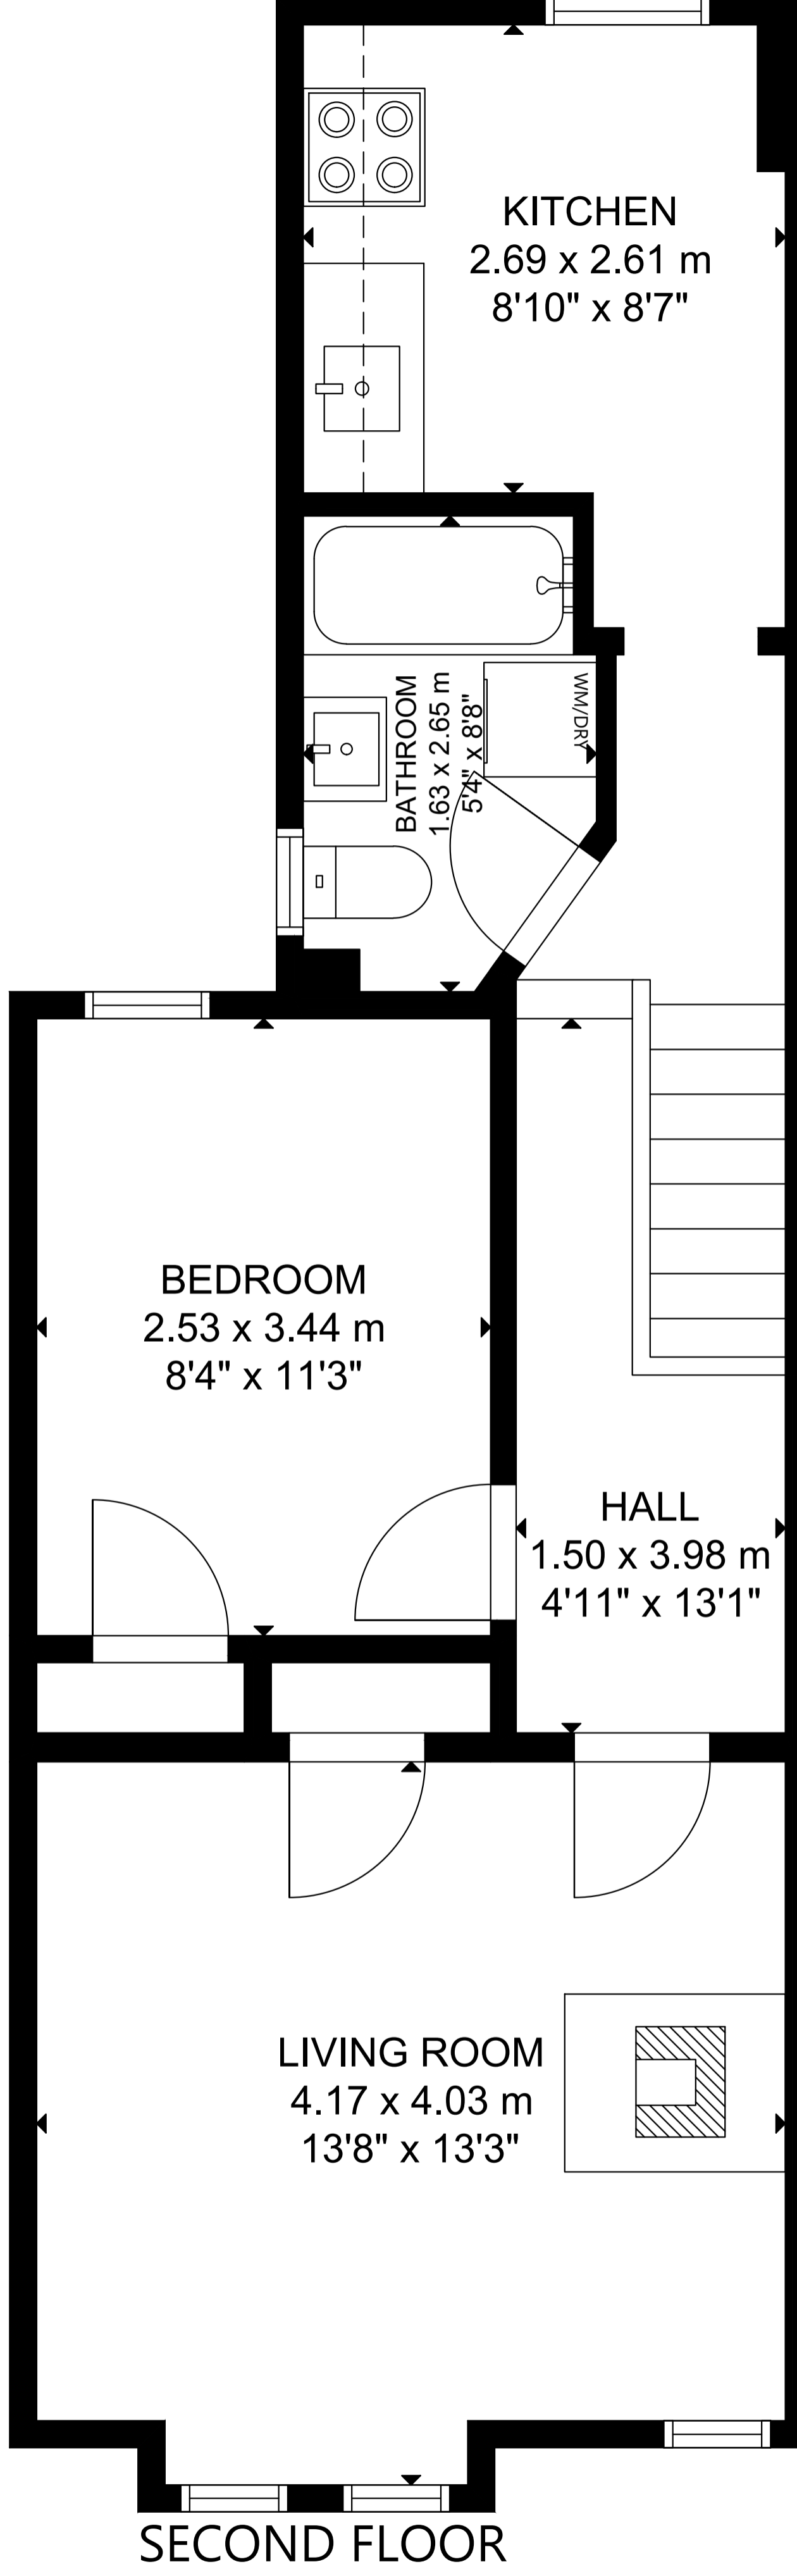

516 Eastern Avenue

GROSS INTERNAL AREA
 MAIN FLOOR: 48 m²/521 sq ft, SECOND FLOOR: 48 m²/516 sq ft
 LOWER FLOOR: 45 m²/489 sq ft
 TOTAL: 141 m²/1,526 sq ft
 SIZE AND DIMENSIONS ARE APPROXIMATE, ACTUAL MAY VARY.