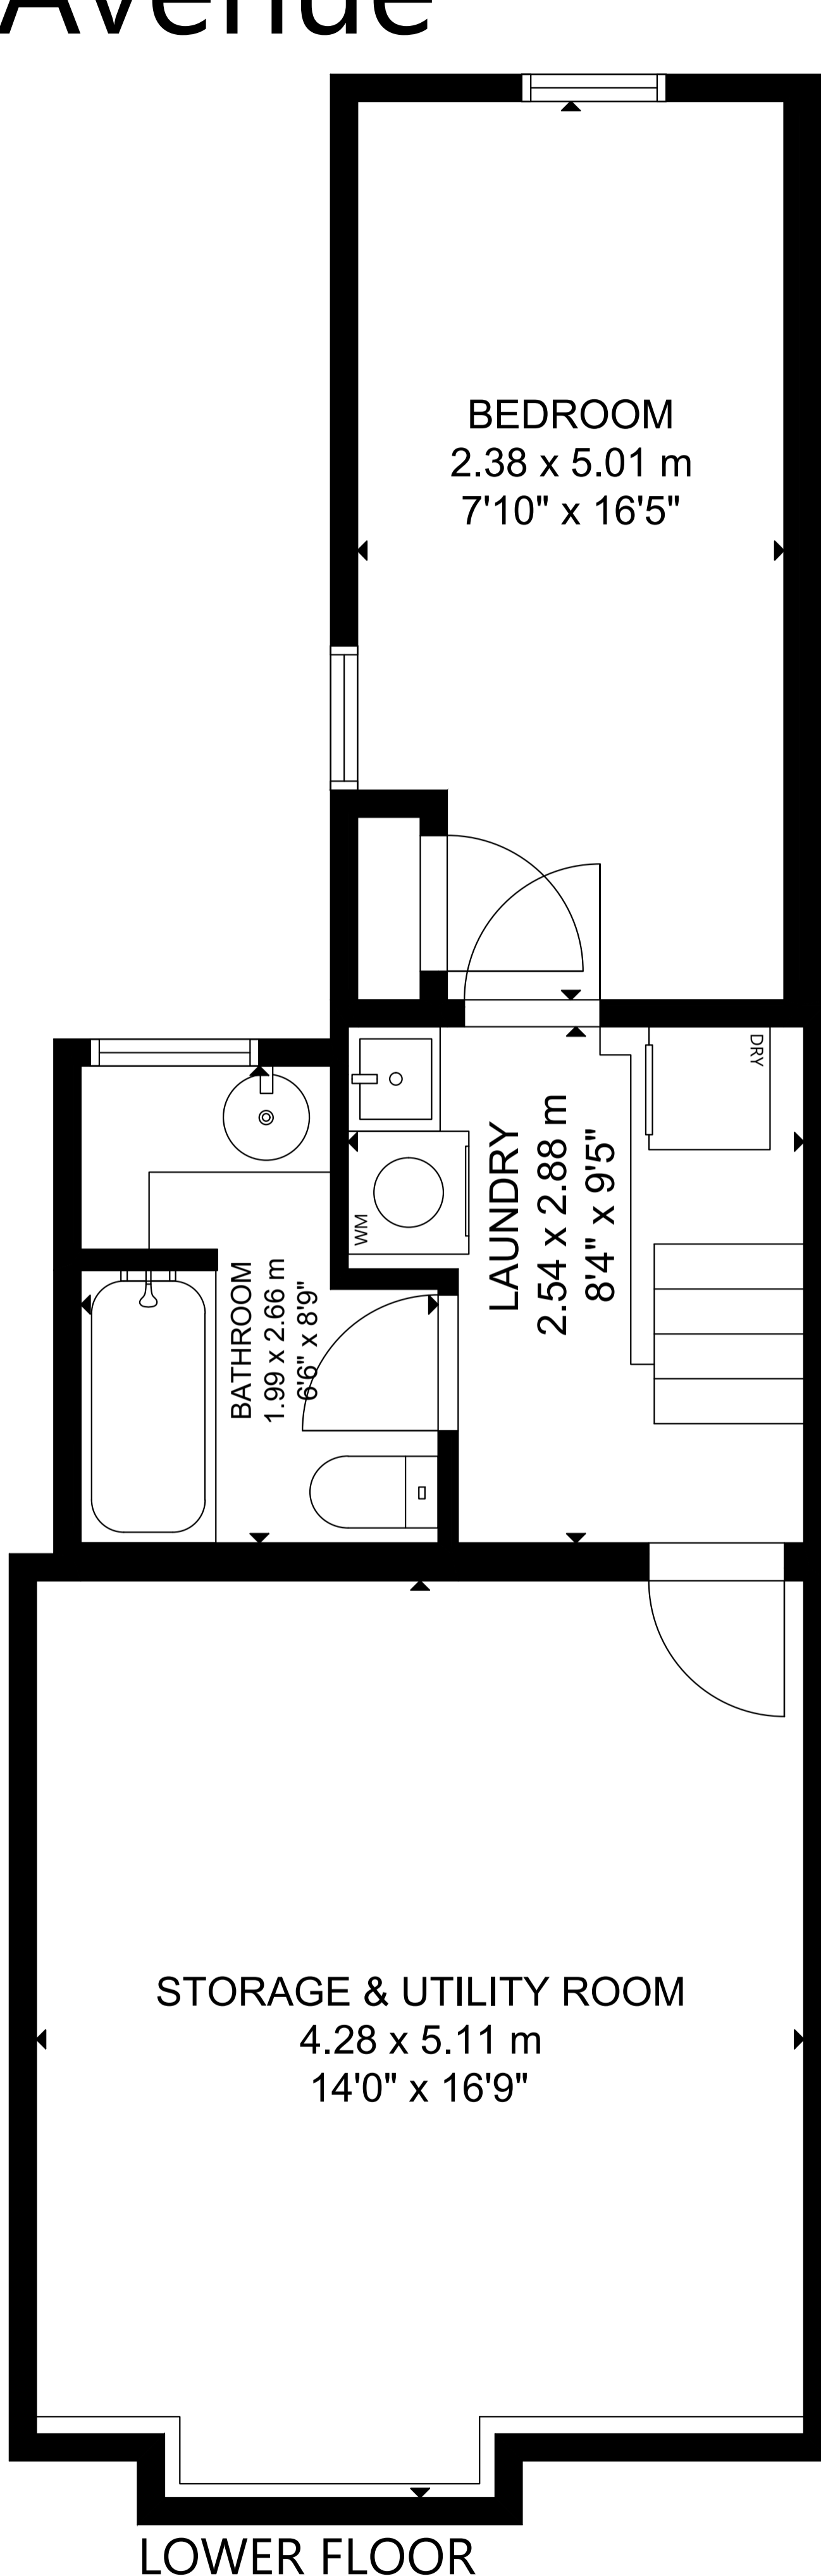

516 Eastern Avenue

GROSS INTERNAL AREA
 MAIN FLOOR: 48 m²/521 sq ft, SECOND FLOOR: 48 m²/516 sq ft
 LOWER FLOOR: 45 m²/489 sq ft
 TOTAL: 141 m²/1,526 sq ft
 SIZE AND DIMENSIONS ARE APPROXIMATE, ACTUAL MAY VARY.