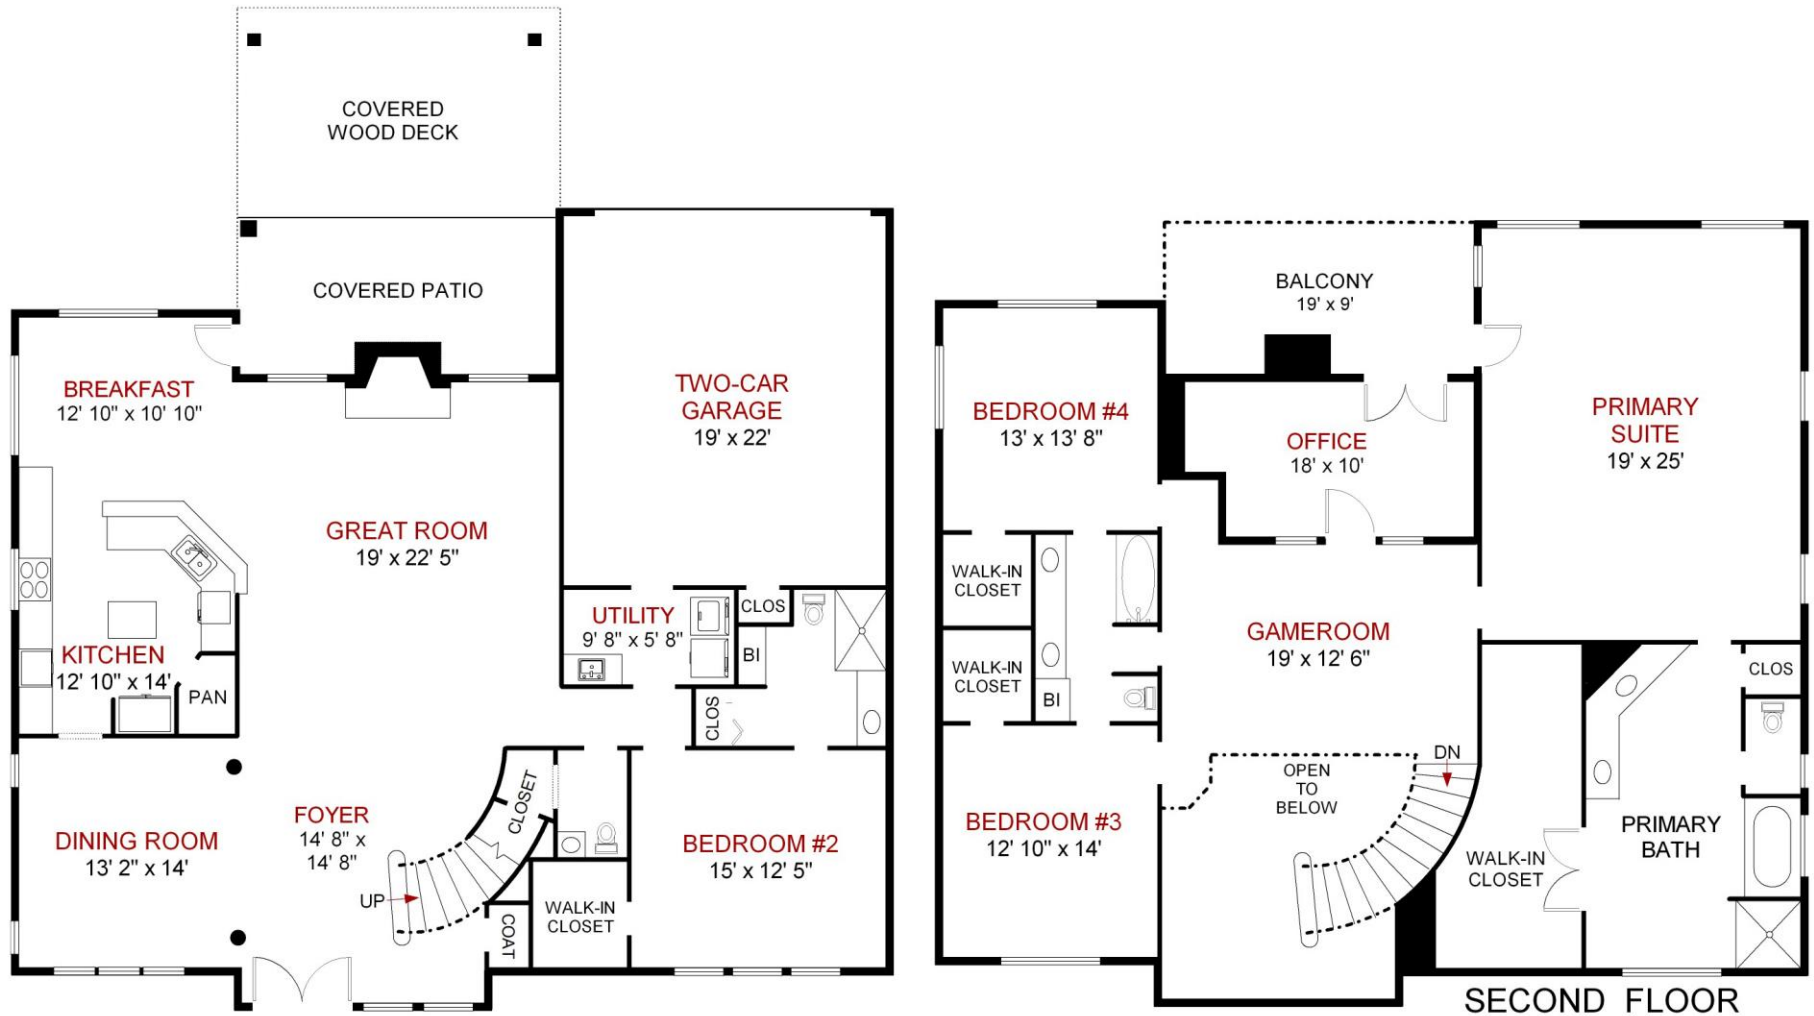

100 SOAPBERRY CIRCLE

Irving TX 75063

DRAWING BY:

The floor plan is a general depiction of the layout of the rooms. It is only approximate and is not an exact measurement of the size of the house or the rooms shown in the plan.