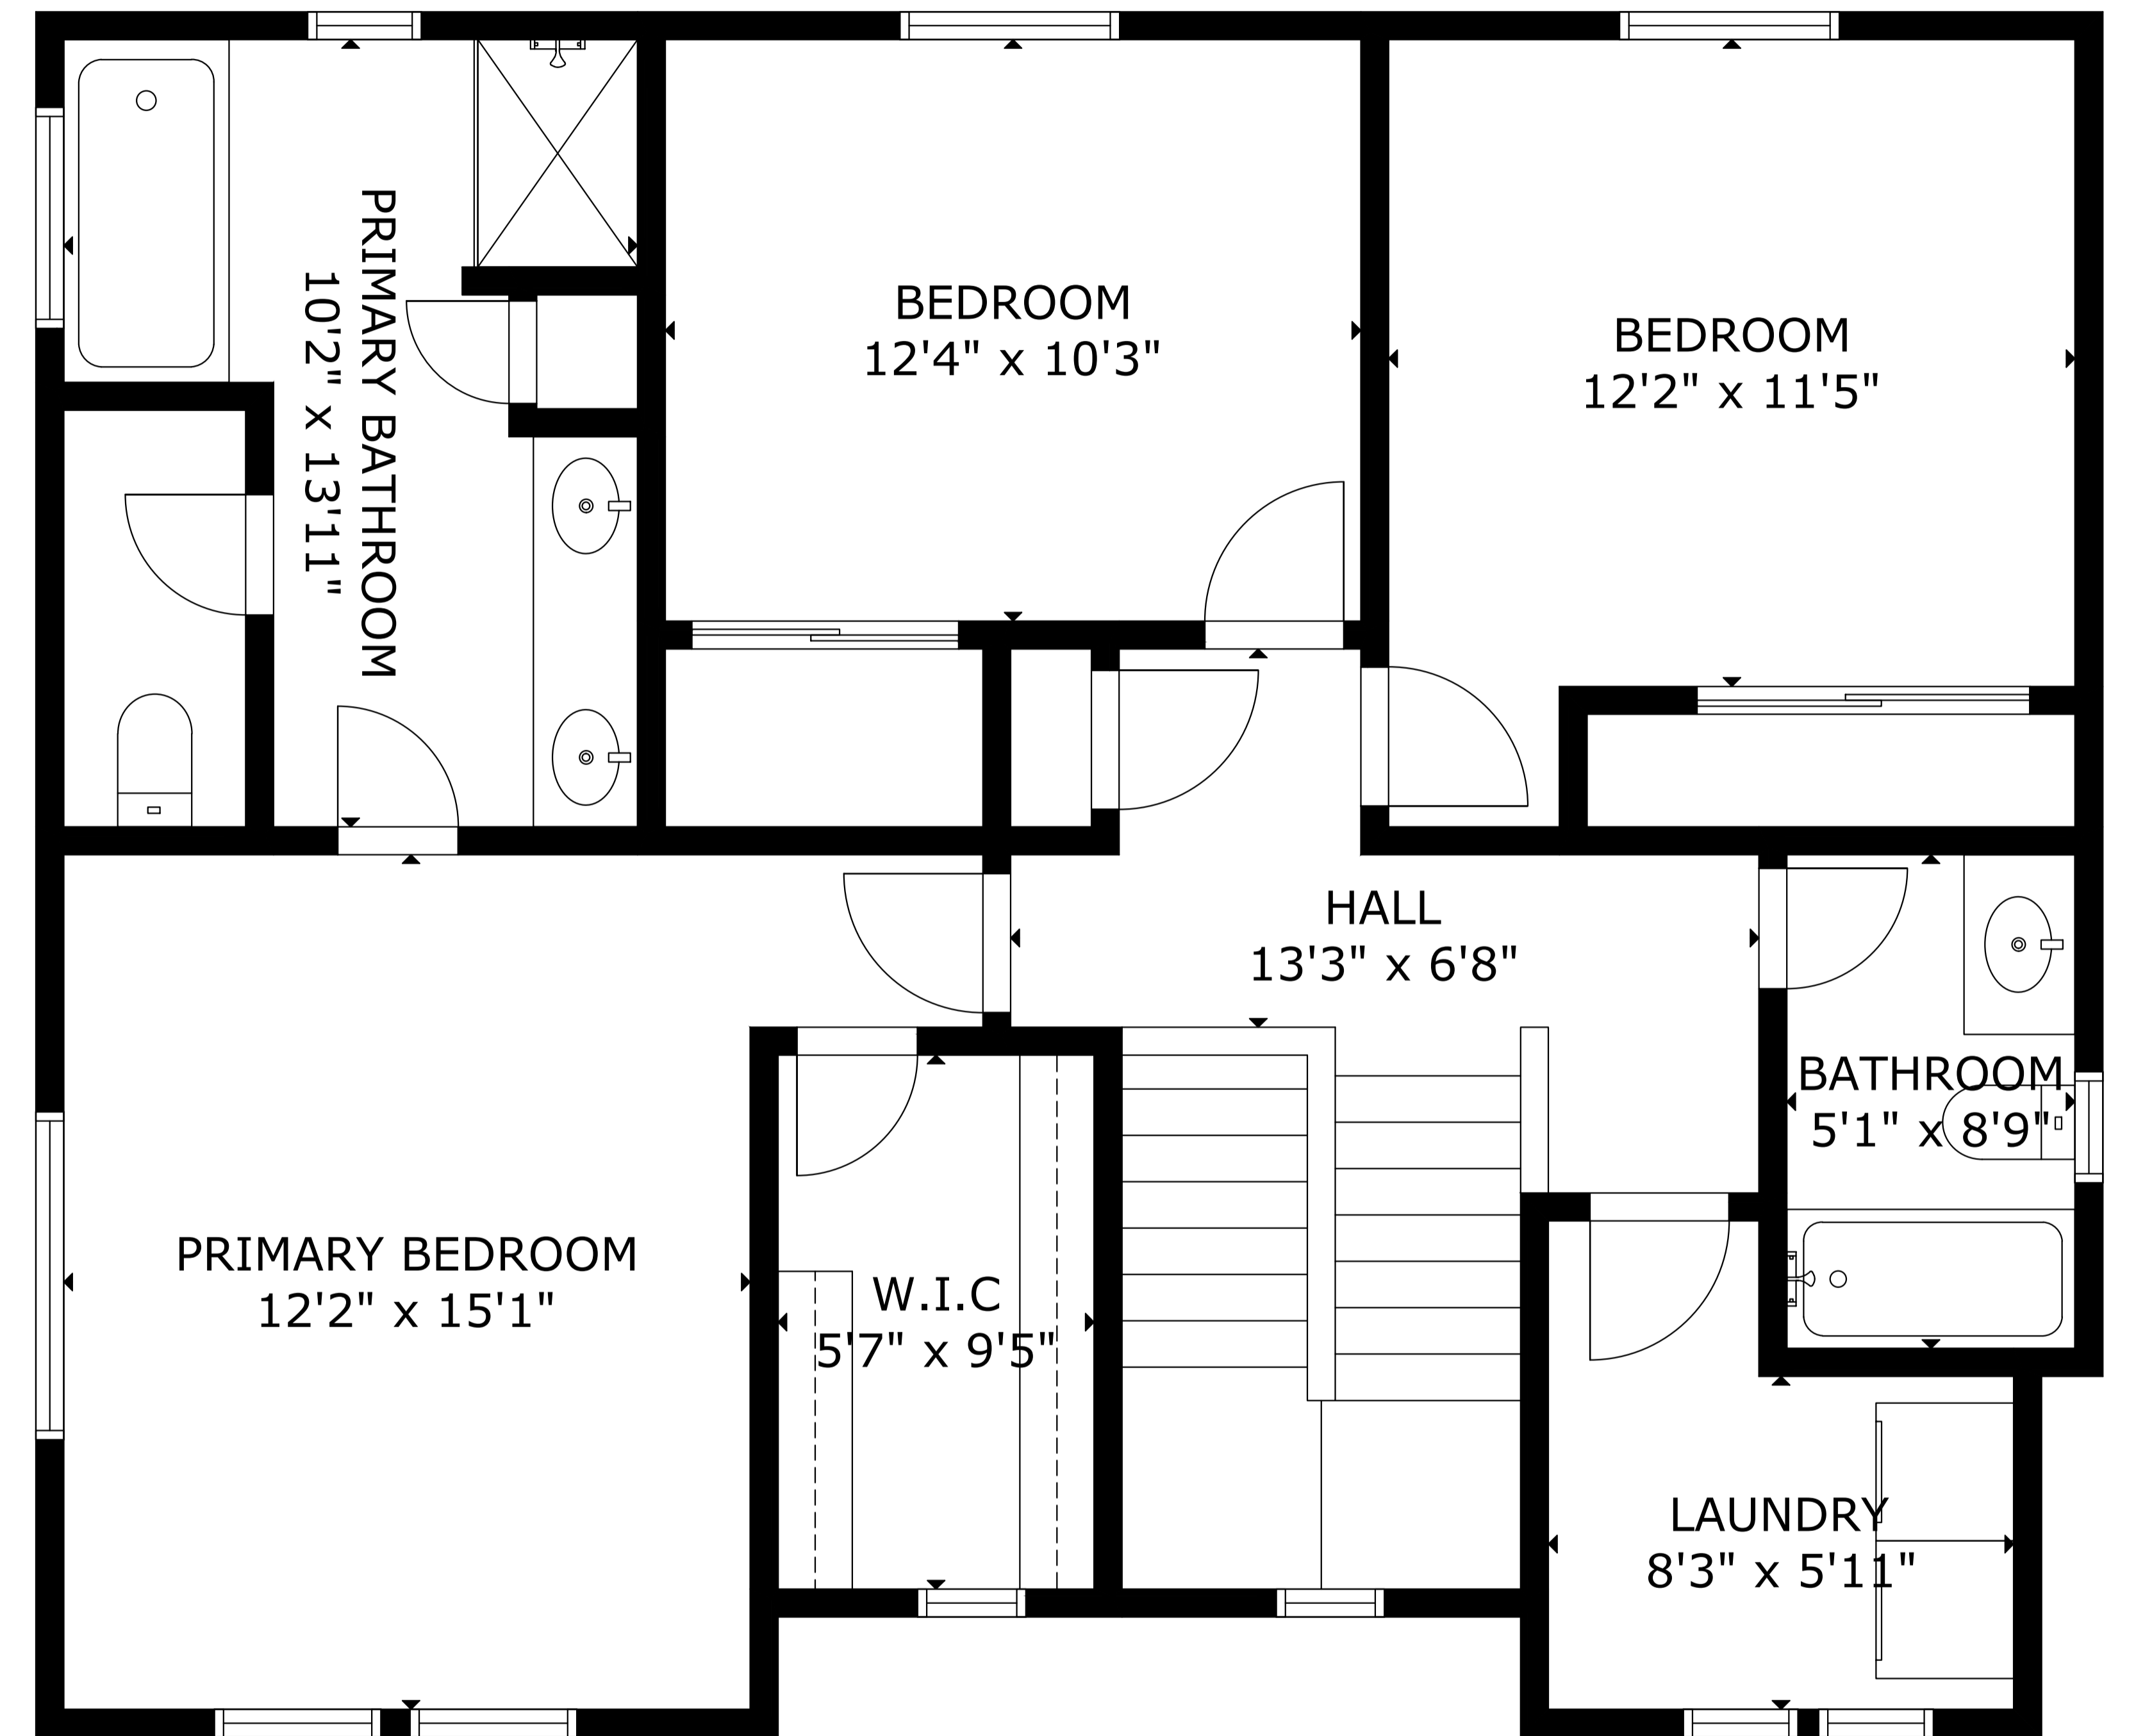

FLOOR 1

FLOOR 2

GROSS INTERNAL AREA
 TOTAL: 1,976 sq.ft
 FLOOR 1: 962 sq.ft, FLOOR 2: 1,014 sq.ft
 SIZE AND DIMENSIONS ARE APPROXIMATE, ACTUAL MAY VARY