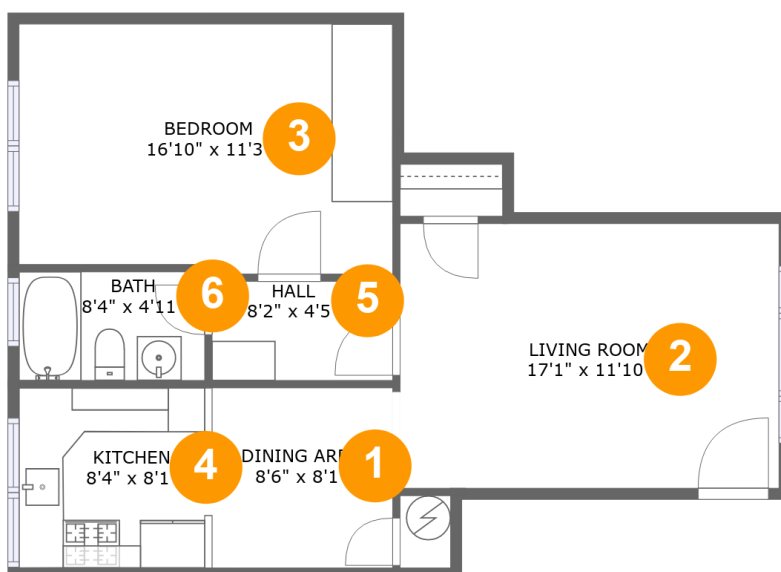

 **643**
Gross living
area sqft

 **643**
Total sqft

1725 S Robertson Blvd #7, Los Angeles, CA, US**Room dimensions**

Floor 1

Total sqft: 643 Living area: 643

#		Dimensions	sqft	Counted as living area
1	Dining Area	8'6" x 8'1"	69 sq. ft	Yes
2	Living Room	17'1" x 11'10"	203 sq. ft	Yes
3	Bedroom	16'10" x 11'3"	185 sq. ft	Yes
4	Kitchen	8'4" x 8'1"	68 sq. ft	Yes
5	Hall	8'2" x 4'5"	36 sq. ft	Yes
6	Bath	8'4" x 4'11"	41 sq. ft	Yes

1725 S Robertson Blvd #7, Los Angeles, CA, US

1 Floor 1 - Dining Area

Dimensions: 8'6" x 8'1"
Area: 69 sq. ft
Counted as living area: Yes

Heated: Yes
Finished: Yes
Enclosed: Yes
Contiguous: Yes
Permitted: Yes
Wet space: No
Addition: No
Conversion: No

2 Floor 1 - Living Room

Dimensions: 17'1" x 11'10"
Area: 203 sq. ft
Counted as living area: Yes

Heated: Yes
Finished: Yes
Enclosed: Yes
Contiguous: Yes
Permitted: Yes
Wet space: No
Addition: No
Conversion: No

1725 S Robertson Blvd #7, Los Angeles, CA, US

3 Floor 1 - Bedroom

Dimensions: 16'10" x 11'3"
Area: 185 sq. ft
Counted as living area: Yes

Heated: Yes
Finished: Yes
Enclosed: Yes
Contiguous: Yes
Permitted: Yes
Wet space: No
Addition: No
Conversion: No