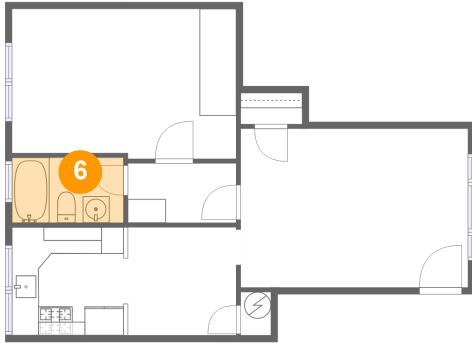

1725 S Robertson Blvd #7, Los Angeles, CA, US

3 Floor 1 - Bedroom

Dimensions: 16'10" x 11'3"
Area: 185 sq. ft
Counted as living area: Yes

Heated: Yes
Finished: Yes
Enclosed: Yes
Contiguous: Yes
Permitted: Yes
Wet space: No
Addition: No
Conversion: No

4 Floor 1 - Kitchen

Dimensions: 8'4" x 8'1"
Area: 68 sq. ft
Counted as living area: Yes

Heated: Yes
Finished: Yes
Enclosed: Yes
Contiguous: Yes
Permitted: Yes
Wet space: No
Addition: No
Conversion: No

5 Floor 1 - Hall

Dimensions: 8'2" x 4'5"
Area: 36 sq. ft
Counted as living area: Yes

Heated: Yes
Finished: Yes
Enclosed: Yes
Contiguous: Yes
Permitted: Yes
Wet space: No
Addition: No
Conversion: No

6 Floor 1 - Bath

Dimensions: 8'4" x 4'11"
Area: 41 sq. ft
Counted as living area: Yes