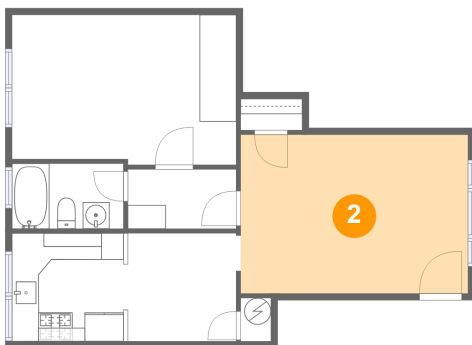

 **643**
Gross living
area sqft

 **643**
Total sqft

1725 S Robertson Blvd #7, Los Angeles, CA, US**Room dimensions**

Floor 1

Total sqft: 643 Living area: 643

#		Dimensions	sqft	Counted as living area
1	Dining Area	8'6" x 8'1"	69 sq. ft	Yes
2	Living Room	17'1" x 11'10"	203 sq. ft	Yes
3	Bedroom	16'10" x 11'3"	185 sq. ft	Yes
4	Kitchen	8'4" x 8'1"	68 sq. ft	Yes
5	Hall	8'2" x 4'5"	36 sq. ft	Yes
6	Bath	8'4" x 4'11"	41 sq. ft	Yes

1725 S Robertson Blvd #7, Los Angeles, CA, US

1 Floor 1 - Dining Area

Dimensions: 8'6" x 8'1"
Area: 69 sq. ft
Counted as living area: Yes

Heated: Yes
Finished: Yes
Enclosed: Yes
Contiguous: Yes
Permitted: Yes
Wet space: No
Addition: No
Conversion: No

2 Floor 1 - Living Room

Dimensions: 17'1" x 11'10"
Area: 203 sq. ft
Counted as living area: Yes

Heated: Yes
Finished: Yes
Enclosed: Yes
Contiguous: Yes
Permitted: Yes
Wet space: No
Addition: No
Conversion: No

1725 S Robertson Blvd #7, Los Angeles, CA, US

3 Floor 1 - Bedroom

Dimensions: 16'10" x 11'3"
Area: 185 sq. ft
Counted as living area: Yes

Heated: Yes
Finished: Yes
Enclosed: Yes
Contiguous: Yes
Permitted: Yes
Wet space: No
Addition: No
Conversion: No