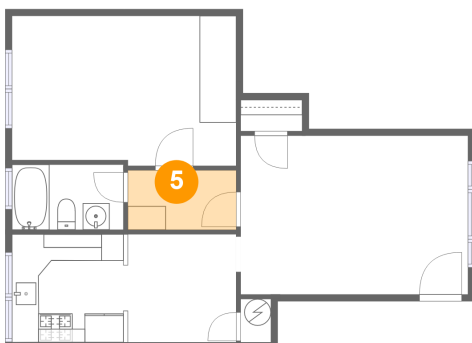

1725 S Robertson Blvd #7, Los Angeles, CA, US

1 Floor 1 - Dining Area

Dimensions: 8'6" x 8'1"
Area: 69 sq. ft
Counted as living area: Yes

Heated: Yes
Finished: Yes
Enclosed: Yes
Contiguous: Yes
Permitted: Yes
Wet space: No
Addition: No
Conversion: No

2 Floor 1 - Living Room

Dimensions: 17'1" x 11'10"
Area: 203 sq. ft
Counted as living area: Yes

Heated: Yes
Finished: Yes
Enclosed: Yes
Contiguous: Yes
Permitted: Yes
Wet space: No
Addition: No
Conversion: No

1725 S Robertson Blvd #7, Los Angeles, CA, US

3 Floor 1 - Bedroom

Dimensions: 16'10" x 11'3"
Area: 185 sq. ft
Counted as living area: Yes

Heated: Yes
Finished: Yes
Enclosed: Yes
Contiguous: Yes
Permitted: Yes
Wet space: No
Addition: No
Conversion: No

4 Floor 1 - Kitchen

Dimensions: 8'4" x 8'1"
Area: 68 sq. ft
Counted as living area: Yes

Heated: Yes
Finished: Yes
Enclosed: Yes
Contiguous: Yes
Permitted: Yes
Wet space: No
Addition: No
Conversion: No

5 Floor 1 - Hall