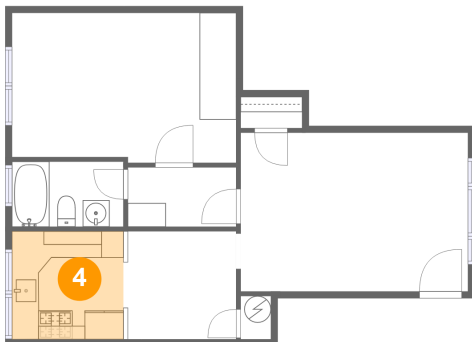

1725 S Robertson Blvd #7, Los Angeles, CA, US

1 Floor 1 - Dining Area

Dimensions: 8'6" x 8'1"
Area: 69 sq. ft
Counted as living area: Yes

Heated: Yes
Finished: Yes
Enclosed: Yes
Contiguous: Yes
Permitted: Yes
Wet space: No
Addition: No
Conversion: No

2 Floor 1 - Living Room

Dimensions: 17'1" x 11'10"
Area: 203 sq. ft
Counted as living area: Yes

Heated: Yes
Finished: Yes
Enclosed: Yes
Contiguous: Yes
Permitted: Yes
Wet space: No
Addition: No
Conversion: No

1725 S Robertson Blvd #7, Los Angeles, CA, US

3 Floor 1 - Bedroom

Dimensions: 16'10" x 11'3"
Area: 185 sq. ft
Counted as living area: Yes

Heated: Yes
Finished: Yes
Enclosed: Yes
Contiguous: Yes
Permitted: Yes
Wet space: No
Addition: No
Conversion: No

4 Floor 1 - Kitchen

Dimensions: 8'4" x 8'1"
Area: 68 sq. ft
Counted as living area: Yes

Heated: Yes
Finished: Yes
Enclosed: Yes
Contiguous: Yes
Permitted: Yes
Wet space: No
Addition: No
Conversion: No

5 Floor 1 - Hall