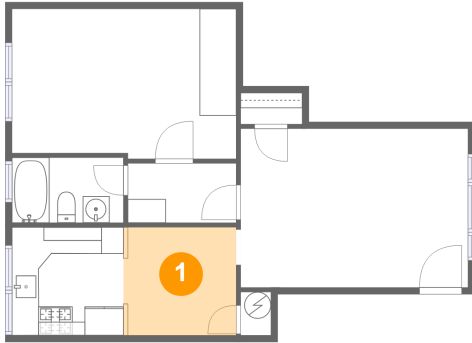

 **643**
Gross living
area sqft

 **643**
Total sqft

1725 S Robertson Blvd #7, Los Angeles, CA, US**Room dimensions**

Floor 1

Total sqft: 643 Living area: 643

#		Dimensions	sqft	Counted as living area
1	Dining Area	8'6" x 8'1"	69 sq. ft	Yes
2	Living Room	17'1" x 11'10"	203 sq. ft	Yes
3	Bedroom	16'10" x 11'3"	185 sq. ft	Yes
4	Kitchen	8'4" x 8'1"	68 sq. ft	Yes
5	Hall	8'2" x 4'5"	36 sq. ft	Yes
6	Bath	8'4" x 4'11"	41 sq. ft	Yes

1725 S Robertson Blvd #7, Los Angeles, CA, US

1 Floor 1 - Dining Area

Dimensions: 8'6" x 8'1"
Area: 69 sq. ft
Counted as living area: Yes

Heated: Yes
Finished: Yes
Enclosed: Yes
Contiguous: Yes
Permitted: Yes
Wet space: No
Addition: No
Conversion: No

2 Floor 1 - Living Room

Dimensions: 17'1" x 11'10"
Area: 203 sq. ft
Counted as living area: Yes

Heated: Yes
Finished: Yes
Enclosed: Yes
Contiguous: Yes
Permitted: Yes
Wet space: No
Addition: No
Conversion: No

1725 S Robertson Blvd #7, Los Angeles, CA, US

3 Floor 1 - Bedroom

Dimensions: 16'10" x 11'3"
Area: 185 sq. ft
Counted as living area: Yes

Heated: Yes
Finished: Yes
Enclosed: Yes
Contiguous: Yes
Permitted: Yes
Wet space: No
Addition: No
Conversion: No