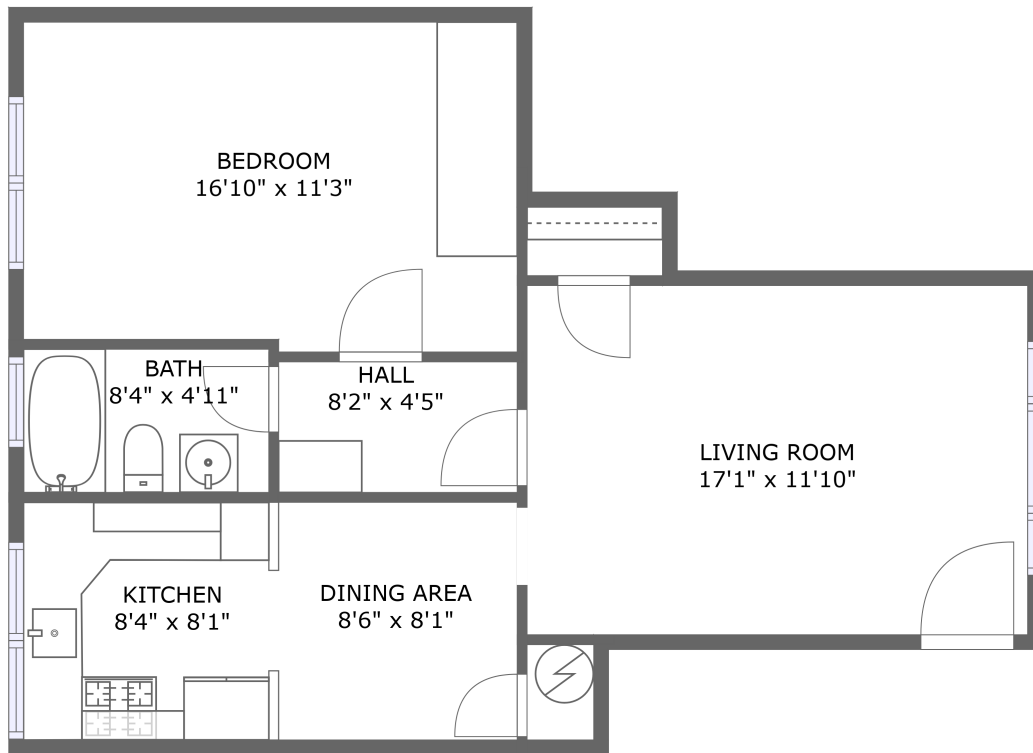

1725 S Robertson Blvd #7, Los Angeles, CA, US

FLOOR 1

Property summary

0 Garages

1 Bedrooms

1 Bathrooms

0 Half baths

1 Floors

643
Gross living
area sqft

643
Total sqft