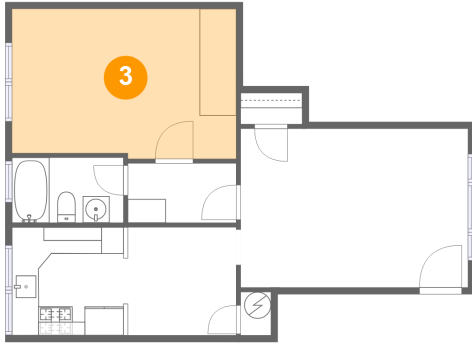

1725 S Robertson Blvd #7, Los Angeles, CA, US

1 Floor 1 - Dining Area

Dimensions: 8'6" x 8'1"
Area: 69 sq. ft
Counted as living area: Yes

Heated: Yes
Finished: Yes
Enclosed: Yes
Contiguous: Yes
Permitted: Yes
Wet space: No
Addition: No
Conversion: No

2 Floor 1 - Living Room

Dimensions: 17'1" x 11'10"
Area: 203 sq. ft
Counted as living area: Yes

Heated: Yes
Finished: Yes
Enclosed: Yes
Contiguous: Yes
Permitted: Yes
Wet space: No
Addition: No
Conversion: No

1725 S Robertson Blvd #7, Los Angeles, CA, US

3 Floor 1 - Bedroom

Dimensions: 16'10" x 11'3"
Area: 185 sq. ft
Counted as living area: Yes

Heated: Yes
Finished: Yes
Enclosed: Yes
Contiguous: Yes
Permitted: Yes
Wet space: No
Addition: No
Conversion: No

4 Floor 1 - Kitchen

Dimensions: 8'4" x 8'1"
Area: 68 sq. ft
Counted as living area: Yes

Heated: Yes
Finished: Yes
Enclosed: Yes
Contiguous: Yes
Permitted: Yes
Wet space: No
Addition: No
Conversion: No

5 Floor 1 - Hall