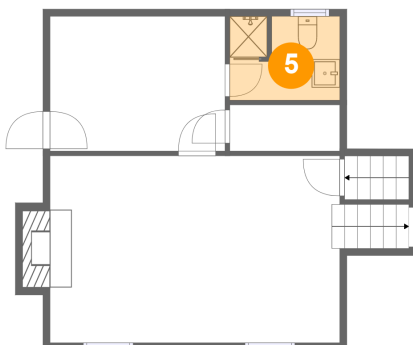

5 Floor 2 - Bath

Dimensions: 7'9" x 5'11"
Area: 45 sq. ft
Counted as Living Area:
Yes

Heated: Yes
Finished: Yes
Enclosed: Yes
Contiguous:
Yes
Permitted: Yes
Wet Space: Yes
Addition: No
Conversion: No