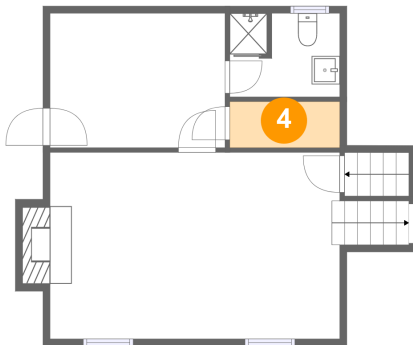

4 Floor 2 - W.i.c.

Dimensions: 7'10" x 3'3"
Area: 26 sq. ft
Counted as Living Area:
Yes

Heated: Yes
Finished: Yes
Enclosed: Yes
Contiguous:
Yes
Permitted: Yes
Wet Space: No
Addition: No
Conversion: No