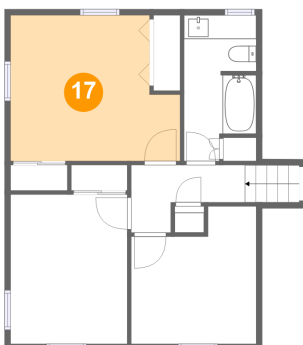

Dimensions: 10'6" x 11'6"
Area: 104 sq. ft
Counted as Living Area: Yes

Heated: Yes
Finished: Yes
Enclosed: Yes
Contiguous: Yes
Permitted: Yes
Wet Space: No
Addition: No
Conversion: No

5771 Pine Acres Lane, Pine Acres, Cave Spring, Roanoke, Roanoke County, Virginia, United

15 Floor 4 - Bath

Dimensions: 6'1" x 12'2"
Area: 65 sq. ft
Counted as Living Area:
Yes

Heated: Yes
Finished: Yes
Enclosed: Yes
Contiguous:
Yes
Permitted: Yes
Wet Space: Yes
Addition: No
Conversion: No

16 Floor 4 - Hall

Dimensions: 9'6" x 5'8"
Area: 52 sq. ft
Counted as Living Area:
Yes

Heated: Yes
Finished: Yes
Enclosed: Yes
Contiguous:
Yes
Permitted: Yes
Wet Space: No
Addition: No
Conversion: No

17 Floor 4 - Bedroom

Dimensions: 14'2" x 12'2"
Area: 156 sq. ft
Counted as Living Area:
Yes