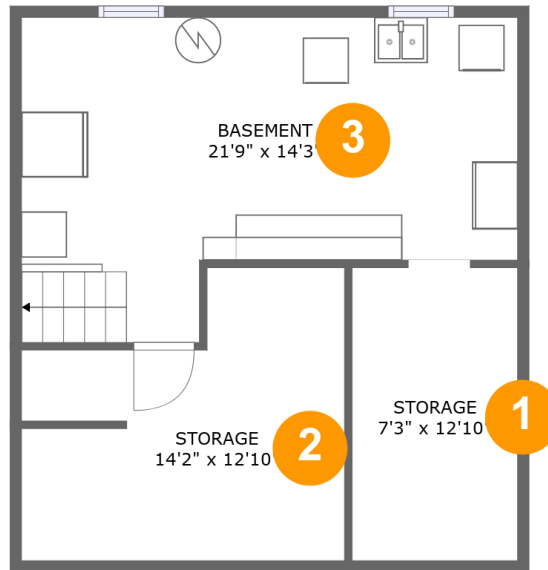

5771 Pine Acres Lane, Pine Acres, Cave Spring, Roanoke, Roanoke County, Virginia, United

Room Dimensions

Floor 1

Total sqft: 563

Living area: 0

#	Room name	Dimensions	Area (sqft)	Counted as Living Area
1	Storage	7'3" x 12'10"	93 sq. ft	No
2	Storage	14'2" x 12'10"	151 sq. ft	No
3	Basement	21'9" x 14'3"	259 sq. ft	No

**5771 Pine Acres Lane, Pine Acres, Cave Spring,
Roanoke, Roanoke County, Virginia, United****9 Floor 3 - Living Room**

Dimensions: 18'10" x 13'3"
Area: 267 sq. ft
Counted as Living Area:
Yes

Heated: Yes
Finished: Yes
Enclosed: Yes
Contiguous:
Yes
Permitted: Yes
Wet Space: No
Addition: No
Conversion: No

Dimensions: 12'3" x 9'6"
Area: 117 sq. ft
Counted as Living Area:
Yes

Heated: Yes
Finished: Yes
Enclosed: Yes
Contiguous:
Yes
Permitted: Yes
Wet Space: No
Addition: No
Conversion: No

5771 Pine Acres Lane, Pine Acres, Cave Spring, Roanoke, Roanoke County, Virginia, United

12 Floor 3 - Porch

Dimensions: 5'8" x 4'8"
Area: 26 sq. ft
Counted as Living Area: No

Heated: No
Finished: Yes
Enclosed: No
Contiguous: Yes
Permitted: Yes
Wet Space: No
Addition: No
Conversion: No

13 Floor 4 - Bedroom