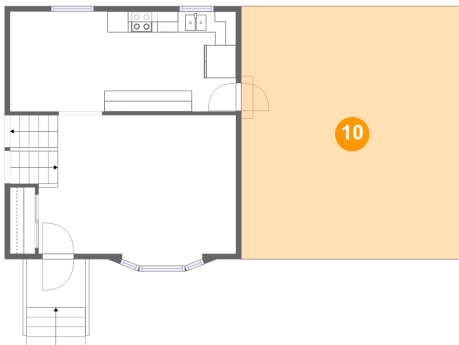

10 Floor 3 - Carport

Dimensions: 21'2" x 24'0"
Area: 510 sq. ft
Counted as Living Area: No

Heated: No
Finished: Yes
Enclosed: No
Contiguous: Yes
Permitted: Yes
Wet Space: No
Addition: No
Conversion: No