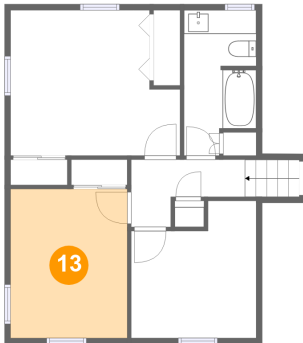

10 Floor 3 - Carport

Dimensions: 21'2" x 24'0"
Area: 510 sq. ft
Counted as Living Area: No

Heated: No
Finished: Yes
Enclosed: No
Contiguous: Yes
Permitted: Yes
Wet Space: No
Addition: No
Conversion: No

11 Floor 3 - Kitchen

Dimensions: 12'3" x 9'6"
Area: 117 sq. ft
Counted as Living Area:
Yes

Heated: Yes
Finished: Yes
Enclosed: Yes
Contiguous:
Yes
Permitted: Yes
Wet Space: No
Addition: No
Conversion: No

5771 Pine Acres Lane, Pine Acres, Cave Spring, Roanoke, Roanoke County, Virginia, United

12 Floor 3 - Porch

Dimensions: 5'8" x 4'8"
Area: 26 sq. ft
Counted as Living Area: No

Heated: No
Finished: Yes
Enclosed: No
Contiguous: Yes
Permitted: Yes
Wet Space: No
Addition: No
Conversion: No

13 Floor 4 - Bedroom