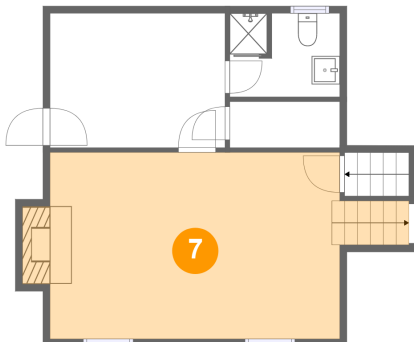

5771 Pine Acres Lane, Pine Acres, Cave Spring, Roanoke, Roanoke County, Virginia, United

6 Floor 2 - Primary Bedroom

Dimensions: 12'5" x 9'6"
Area: 118 sq. ft
Counted as Living Area:
Yes

Heated: Yes
Finished: Yes
Enclosed: Yes
Contiguous:
Yes
Permitted: Yes
Wet Space: No
Addition: No
Conversion: No

7 Floor 2 - Family Room

Dimensions: 25'6" x 13'3"
Area: 298 sq. ft
Counted as Living Area:
Yes

Heated: Yes
Finished: Yes
Enclosed: Yes
Contiguous:
Yes
Permitted: Yes
Wet Space: No
Addition: No
Conversion: No