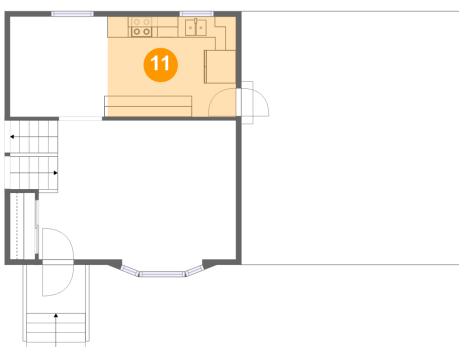

8 Floor 3 - Dining Area

Dimensions: 9'4" x 9'6"
Area: 89 sq. ft
Counted as Living Area:
Yes

Heated: Yes
Finished: Yes
Enclosed: Yes
Contiguous:
Yes
Permitted: Yes
Wet Space: No
Addition: No
Conversion: No

**5771 Pine Acres Lane, Pine Acres, Cave Spring,
Roanoke, Roanoke County, Virginia, United****9 Floor 3 - Living Room**

Dimensions: 18'10" x 13'3"
Area: 267 sq. ft
Counted as Living Area:
Yes

Heated: Yes
Finished: Yes
Enclosed: Yes
Contiguous:
Yes
Permitted: Yes
Wet Space: No
Addition: No
Conversion: No

10 Floor 3 - Carport

Dimensions: 21'2" x 24'0"
Area: 510 sq. ft
Counted as Living Area: No

Heated: No
Finished: Yes
Enclosed: No
Contiguous: Yes
Permitted: Yes
Wet Space: No
Addition: No
Conversion: No

11 Floor 3 - Kitchen

Dimensions: 12'3" x 9'6"
Area: 117 sq. ft
Counted as Living Area:
Yes

Heated: Yes
Finished: Yes
Enclosed: Yes
Contiguous:
Yes
Permitted: Yes
Wet Space: No
Addition: No
Conversion: No

5771 Pine Acres Lane, Pine Acres, Cave Spring, Roanoke, Roanoke County, Virginia, United