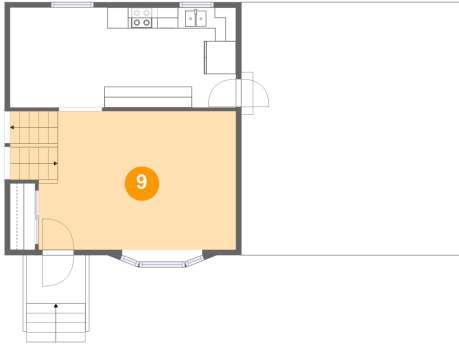

**5771 Pine Acres Lane, Pine Acres, Cave Spring,
Roanoke, Roanoke County, Virginia, United**

9 Floor 3 - Living Room

Dimensions: 18'10" x 13'3"
Area: 267 sq. ft
Counted as Living Area:
Yes

Heated: Yes
Finished: Yes
Enclosed: Yes
Contiguous:
Yes
Permitted: Yes
Wet Space: No
Addition: No
Conversion: No