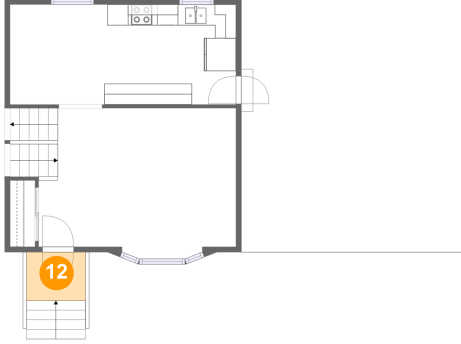

5771 Pine Acres Lane, Pine Acres, Cave Spring, Roanoke, Roanoke County, Virginia, United

12 Floor 3 - Porch

Dimensions: 5'8" x 4'8"
Area: 26 sq. ft
Counted as Living Area: No

Heated: No
Finished: Yes
Enclosed: No
Contiguous: Yes
Permitted: Yes
Wet Space: No
Addition: No
Conversion: No