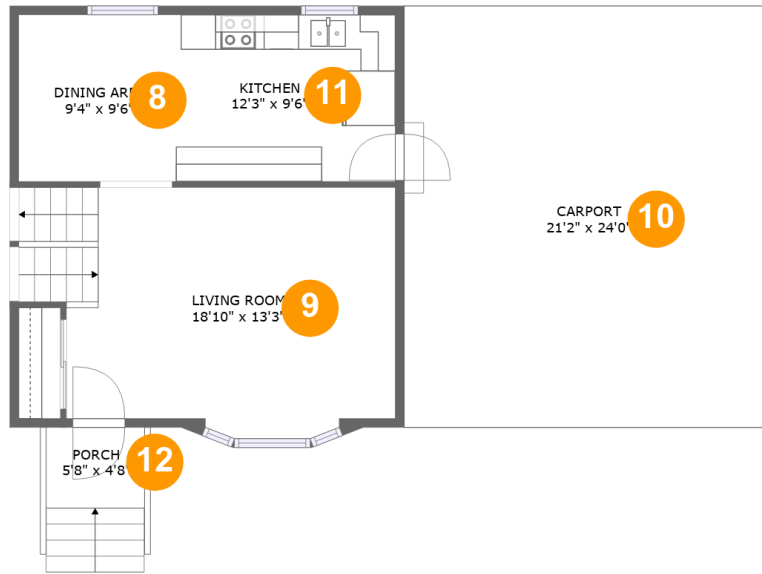

5771 Pine Acres Lane, Pine Acres, Cave Spring, Roanoke, Roanoke County, Virginia, United

Room Dimensions

Floor 1

Total sqft: 563

Living area: 0

#	Room name	Dimensions	Area (sqft)	Counted as Living Area
1	Storage	7'3" x 12'10"	93 sq. ft	No
2	Storage	14'2" x 12'10"	151 sq. ft	No
3	Basement	21'9" x 14'3"	259 sq. ft	No

5771 Pine Acres Lane, Pine Acres, Cave Spring, Roanoke, Roanoke County, Virginia, United

Room Dimensions

Floor 2**Total sqft: 570****Living area: 557**

#	Room name	Dimensions	Area (sqft)	Counted as Living Area
4	W.i.c.	7'10" x 3'3"	26 sq. ft	Yes
5	Bath	7'9" x 5'11"	45 sq. ft	Yes
6	Primary Bedroom	12'5" x 9'6"	118 sq. ft	Yes
7	Family Room	25'6" x 13'3"	298 sq. ft	Yes

5771 Pine Acres Lane, Pine Acres, Cave Spring, Roanoke, Roanoke County, Virginia, United

Room Dimensions

Floor 3

Total sqft: 1089

Living area: 544

#	Room name	Dimensions	Area (sqft)	Counted as Living Area
8	Dining Area	9'4" x 9'6"	89 sq. ft	Yes
9	Living Room	18'10" x 13'3"	267 sq. ft	Yes
10	Carport	21'2" x 24'0"	510 sq. ft	No
11	Kitchen	12'3" x 9'6"	117 sq. ft	Yes
12	Porch	5'8" x 4'8"	26 sq. ft	No

5771 Pine Acres Lane, Pine Acres, Cave Spring, Roanoke, Roanoke County, Virginia, United

Room Dimensions

Floor 4

Total sqft: 628

Living area: 628

#	Room name	Dimensions	Area (sqft)	Counted as Living Area
13	Bedroom	9'9" x 12'6"	122 sq. ft	Yes
14	Bedroom	10'6" x 11'6"	104 sq. ft	Yes
15	Bath	6'1" x 12'2"	65 sq. ft	Yes
16	Hall	9'6" x 5'8"	52 sq. ft	Yes
17	Bedroom	14'2" x 12'2"	156 sq. ft	Yes