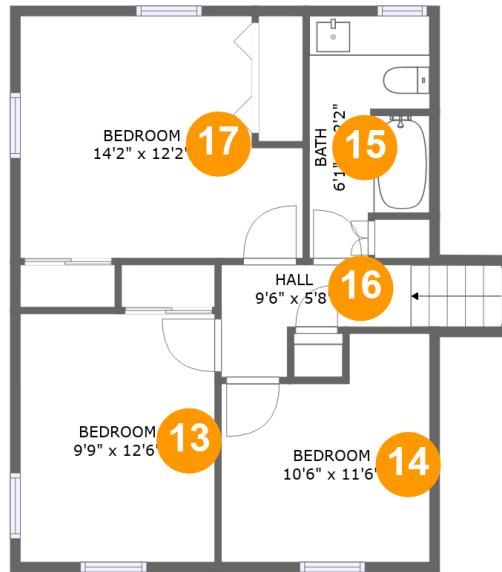

5771 Pine Acres Lane, Pine Acres, Cave Spring, Roanoke, Roanoke County, Virginia, United

Room Dimensions

Floor 2**Total sqft: 570****Living area: 557**

#	Room name	Dimensions	Area (sqft)	Counted as Living Area
4	W.i.c.	7'10" x 3'3"	26 sq. ft	Yes
5	Bath	7'9" x 5'11"	45 sq. ft	Yes
6	Primary Bedroom	12'5" x 9'6"	118 sq. ft	Yes
7	Family Room	25'6" x 13'3"	298 sq. ft	Yes

5771 Pine Acres Lane, Pine Acres, Cave Spring, Roanoke, Roanoke County, Virginia, United

Room Dimensions

Floor 3

Total sqft: 1089

Living area: 544

#	Room name	Dimensions	Area (sqft)	Counted as Living Area
8	Dining Area	9'4" x 9'6"	89 sq. ft	Yes
9	Living Room	18'10" x 13'3"	267 sq. ft	Yes
10	Carport	21'2" x 24'0"	510 sq. ft	No
11	Kitchen	12'3" x 9'6"	117 sq. ft	Yes
12	Porch	5'8" x 4'8"	26 sq. ft	No

5771 Pine Acres Lane, Pine Acres, Cave Spring, Roanoke, Roanoke County, Virginia, United

Room Dimensions

Floor 4

Total sqft: 628

Living area: 628

#	Room name	Dimensions	Area (sqft)	Counted as Living Area
13	Bedroom	9'9" x 12'6"	122 sq. ft	Yes
14	Bedroom	10'6" x 11'6"	104 sq. ft	Yes
15	Bath	6'1" x 12'2"	65 sq. ft	Yes
16	Hall	9'6" x 5'8"	52 sq. ft	Yes
17	Bedroom	14'2" x 12'2"	156 sq. ft	Yes

**5771 Pine Acres Lane, Pine Acres, Cave Spring,
Roanoke, Roanoke County, Virginia, United****9 Floor 3 - Living Room**

Dimensions: 18'10" x 13'3"
Area: 267 sq. ft
Counted as Living Area:
Yes

Heated: Yes
Finished: Yes
Enclosed: Yes
Contiguous:
Yes
Permitted: Yes
Wet Space: No
Addition: No
Conversion: No