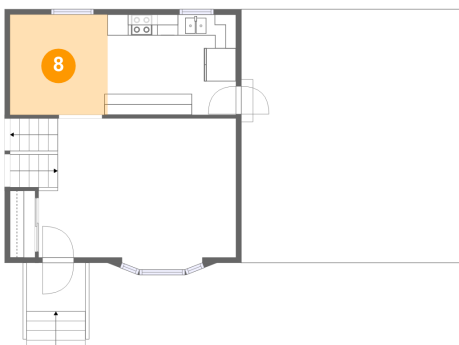

8 Floor 3 - Dining Area

Dimensions: 9'4" x 9'6"
Area: 89 sq. ft
Counted as Living Area:
Yes

Heated: Yes
Finished: Yes
Enclosed: Yes
Contiguous:
Yes
Permitted: Yes
Wet Space: No
Addition: No
Conversion: No