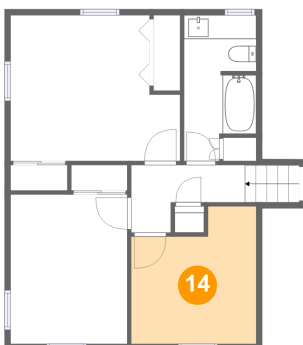

Dimensions: 12'3" x 9'6"
Area: 117 sq. ft
Counted as Living Area:
Yes

Heated: Yes
Finished: Yes
Enclosed: Yes
Contiguous:
Yes
Permitted: Yes
Wet Space: No
Addition: No
Conversion: No

5771 Pine Acres Lane, Pine Acres, Cave Spring, Roanoke, Roanoke County, Virginia, United

12 Floor 3 - Porch

Dimensions: 5'8" x 4'8"
Area: 26 sq. ft
Counted as Living Area: No

Heated: No
Finished: Yes
Enclosed: No
Contiguous: Yes
Permitted: Yes
Wet Space: No
Addition: No
Conversion: No

13 Floor 4 - Bedroom

Dimensions: 9'9" x 12'6"
Area: 122 sq. ft
Counted as Living Area: Yes

Heated: Yes
Finished: Yes
Enclosed: Yes
Contiguous: Yes
Permitted: Yes
Wet Space: No
Addition: No
Conversion: No

14 Floor 4 - Bedroom

Dimensions: 10'6" x 11'6"
Area: 104 sq. ft
Counted as Living Area: Yes

Heated: Yes
Finished: Yes
Enclosed: Yes
Contiguous: Yes
Permitted: Yes
Wet Space: No
Addition: No
Conversion: No

5771 Pine Acres Lane, Pine Acres, Cave Spring, Roanoke, Roanoke County, Virginia, United