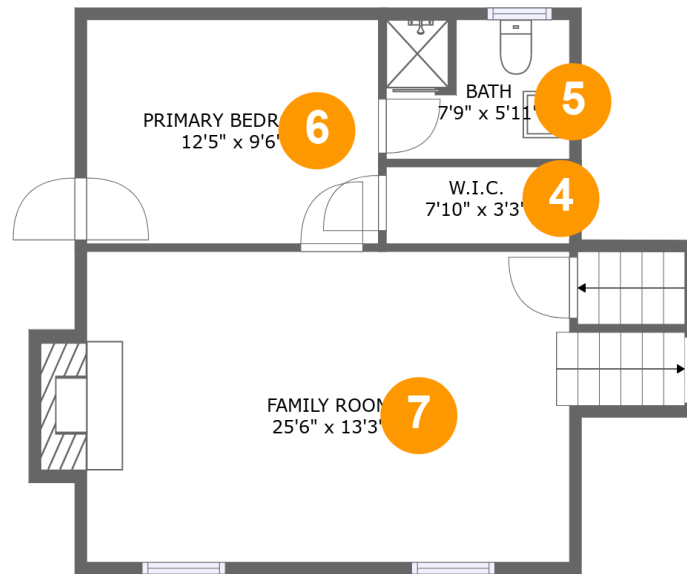

5771 Pine Acres Lane, Pine Acres, Cave Spring, Roanoke, Roanoke County, Virginia, United

Room Dimensions

Floor 1

Total sqft: 563

Living area: 0

#	Room name	Dimensions	Area (sqft)	Counted as Living Area
1	Storage	7'3" x 12'10"	93 sq. ft	No
2	Storage	14'2" x 12'10"	151 sq. ft	No
3	Basement	21'9" x 14'3"	259 sq. ft	No

5771 Pine Acres Lane, Pine Acres, Cave Spring, Roanoke, Roanoke County, Virginia, United

Room Dimensions

Floor 2**Total sqft: 570****Living area: 557**

#	Room name	Dimensions	Area (sqft)	Counted as Living Area
4	W.i.c.	7'10" x 3'3"	26 sq. ft	Yes
5	Bath	7'9" x 5'11"	45 sq. ft	Yes
6	Primary Bedroom	12'5" x 9'6"	118 sq. ft	Yes
7	Family Room	25'6" x 13'3"	298 sq. ft	Yes

5771 Pine Acres Lane, Pine Acres, Cave Spring, Roanoke, Roanoke County, Virginia, United

Room Dimensions

Floor 3

Total sqft: 1089

Living area: 544

#	Room name	Dimensions	Area (sqft)	Counted as Living Area
8	Dining Area	9'4" x 9'6"	89 sq. ft	Yes
9	Living Room	18'10" x 13'3"	267 sq. ft	Yes
10	Carport	21'2" x 24'0"	510 sq. ft	No
11	Kitchen	12'3" x 9'6"	117 sq. ft	Yes
12	Porch	5'8" x 4'8"	26 sq. ft	No

**5771 Pine Acres Lane, Pine Acres, Cave Spring,
Roanoke, Roanoke County, Virginia, United****9 Floor 3 - Living Room**

Dimensions: 18'10" x 13'3"
Area: 267 sq. ft
Counted as Living Area:
Yes

Heated: Yes
Finished: Yes
Enclosed: Yes
Contiguous:
Yes
Permitted: Yes
Wet Space: No
Addition: No
Conversion: No