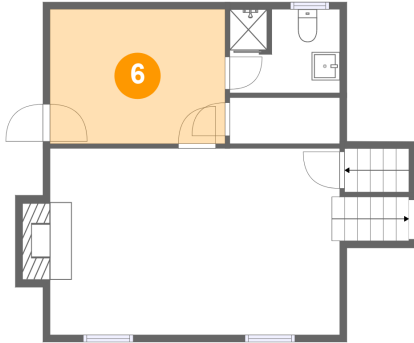

Heated: Yes
Finished: Yes
Enclosed: Yes
Contiguous:
Yes
Permitted: Yes
Wet Space: No
Addition: No
Conversion: No

5 Floor 2 - Bath

Dimensions: 7'9" x 5'11"
Area: 45 sq. ft
Counted as Living Area:
Yes

Heated: Yes
Finished: Yes
Enclosed: Yes
Contiguous:
Yes
Permitted: Yes
Wet Space: Yes
Addition: No
Conversion: No

5771 Pine Acres Lane, Pine Acres, Cave Spring, Roanoke, Roanoke County, Virginia, United

6 Floor 2 - Primary Bedroom

Dimensions: 12'5" x 9'6"
Area: 118 sq. ft
Counted as Living Area:
Yes

Heated: Yes
Finished: Yes
Enclosed: Yes
Contiguous:
Yes
Permitted: Yes
Wet Space: No
Addition: No
Conversion: No

7 Floor 2 - Family Room

Dimensions: 25'6" x 13'3"
Area: 298 sq. ft
Counted as Living Area:
Yes

Heated: Yes
Finished: Yes
Enclosed: Yes
Contiguous:
Yes
Permitted: Yes
Wet Space: No
Addition: No
Conversion: No