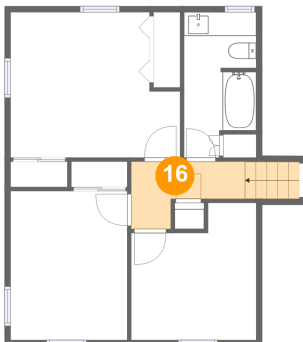

Dimensions: 9'9" x 12'6"
Area: 122 sq. ft
Counted as Living Area: Yes

Heated: Yes
Finished: Yes
Enclosed: Yes
Contiguous: Yes
Permitted: Yes
Wet Space: No
Addition: No
Conversion: No

14 Floor 4 - Bedroom

Dimensions: 10'6" x 11'6"
Area: 104 sq. ft
Counted as Living Area: Yes

Heated: Yes
Finished: Yes
Enclosed: Yes
Contiguous: Yes
Permitted: Yes
Wet Space: No
Addition: No
Conversion: No

5771 Pine Acres Lane, Pine Acres, Cave Spring, Roanoke, Roanoke County, Virginia, United

15 Floor 4 - Bath

Dimensions: 6'1" x 12'2"
Area: 65 sq. ft
Counted as Living Area:
Yes

Heated: Yes
Finished: Yes
Enclosed: Yes
Contiguous:
Yes
Permitted: Yes
Wet Space: Yes
Addition: No
Conversion: No

16 Floor 4 - Hall