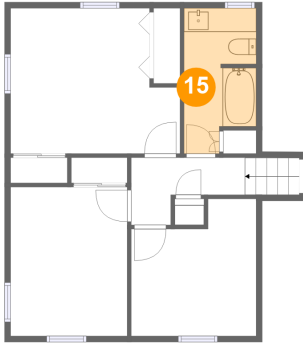

5771 Pine Acres Lane, Pine Acres, Cave Spring, Roanoke, Roanoke County, Virginia, United

15 Floor 4 - Bath

Dimensions: 6'1" x 12'2"
Area: 65 sq. ft
Counted as Living Area:
Yes

Heated: Yes
Finished: Yes
Enclosed: Yes
Contiguous:
Yes
Permitted: Yes
Wet Space: Yes
Addition: No
Conversion: No