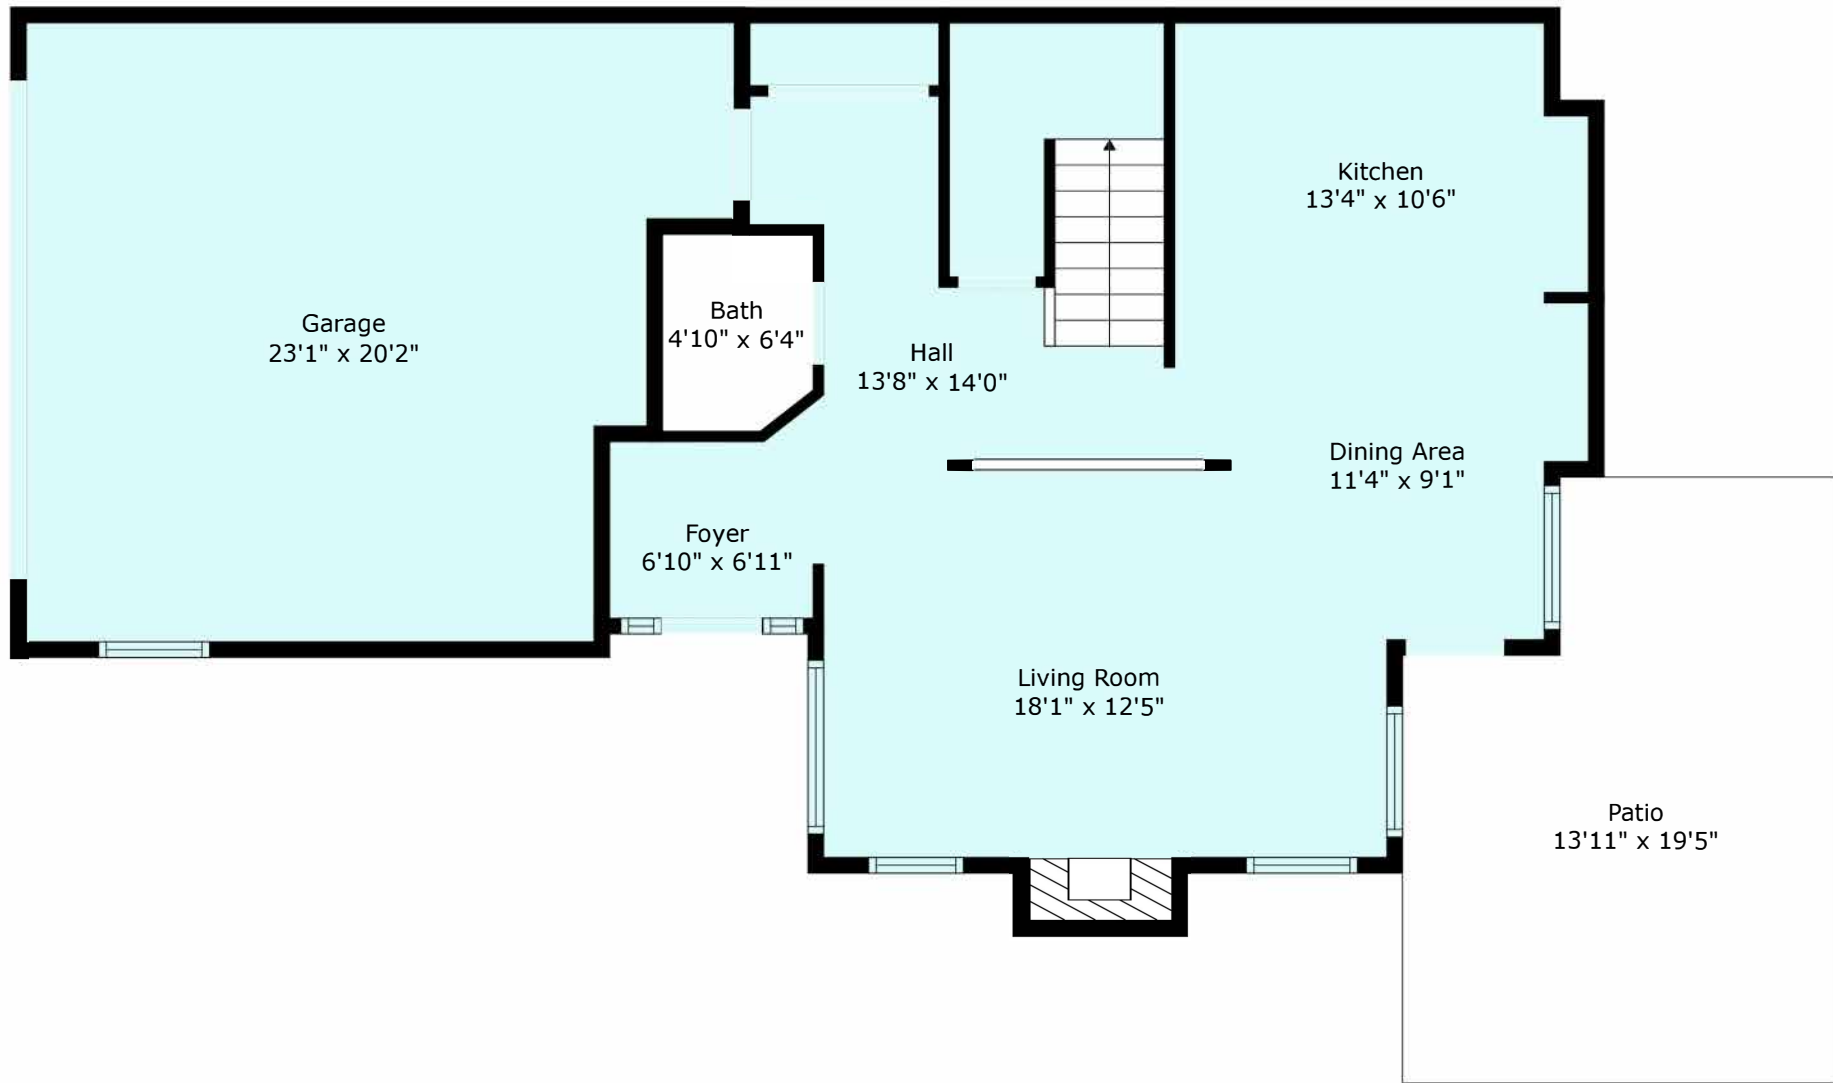

**Estimated Areas**

MAIN 941 sq. ft

BELOW MAIN 750 sq. ft

**Total 1691 sq. ft**

Sizes And Dimensions Are Approximate. Actual May Vary. E&o Insured.

**Estimated Areas**

MAIN 941 sq. ft

BELOW MAIN 750 sq. ft

**Total 1691 sq. ft**

Sizes And Dimensions Are Approximate. Actual May Vary. E&o Insured.

**Estimated Areas**

MAIN 941 sq. ft

BELOW MAIN 750 sq. ft

**Total 1691 sq. ft**

Sizes And Dimensions Are Approximate. Actual May Vary. E&o Insured.