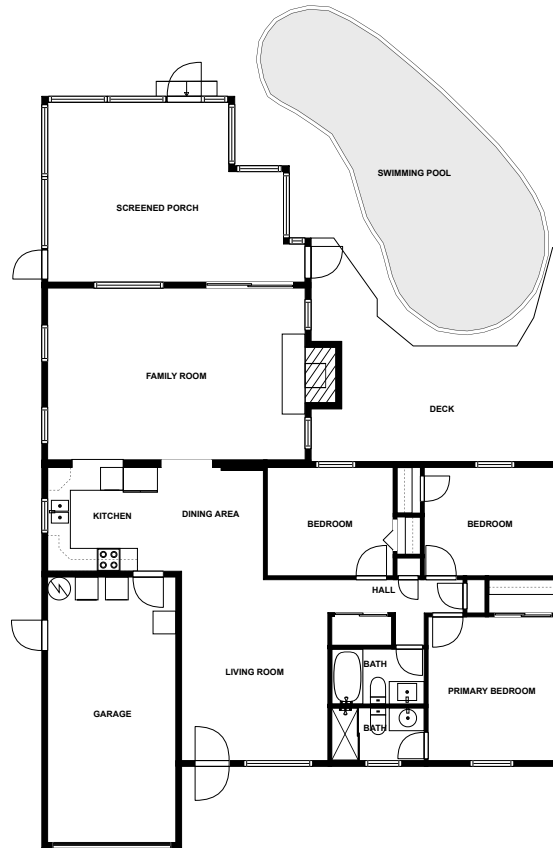

Home report

Saint Croix Drive 2806
Clearwater

Highlights

1 Kitchen

2 Living room

3 Bedroom

2 Bath

20 Doors

Johnson Heliport, 0.1 mi

Floor plan

fvm

SIZES AND DIMENSIONS ARE APPROXIMATE, ACTUAL MAY VARY.

Appendix 1: Data sheet

| | | |
|--------------------|---------------------|------------------------------|
| Garage - 1 | Bedroom - 3 | Bedroom - Master - 1 |
| Bath - 2 | Kitchen - 1 | Dining - 1 |
| Dining - Open - 1 | LivingRoom - 2 | LivingRoom - Family - 1 |
| Outdoor - 2 | Outdoor - Porch - 1 | Outdoor - Porch - Screen - 1 |
| Outdoor - Deck - 1 | SwimmingPool - 1 | Hall - 1 |