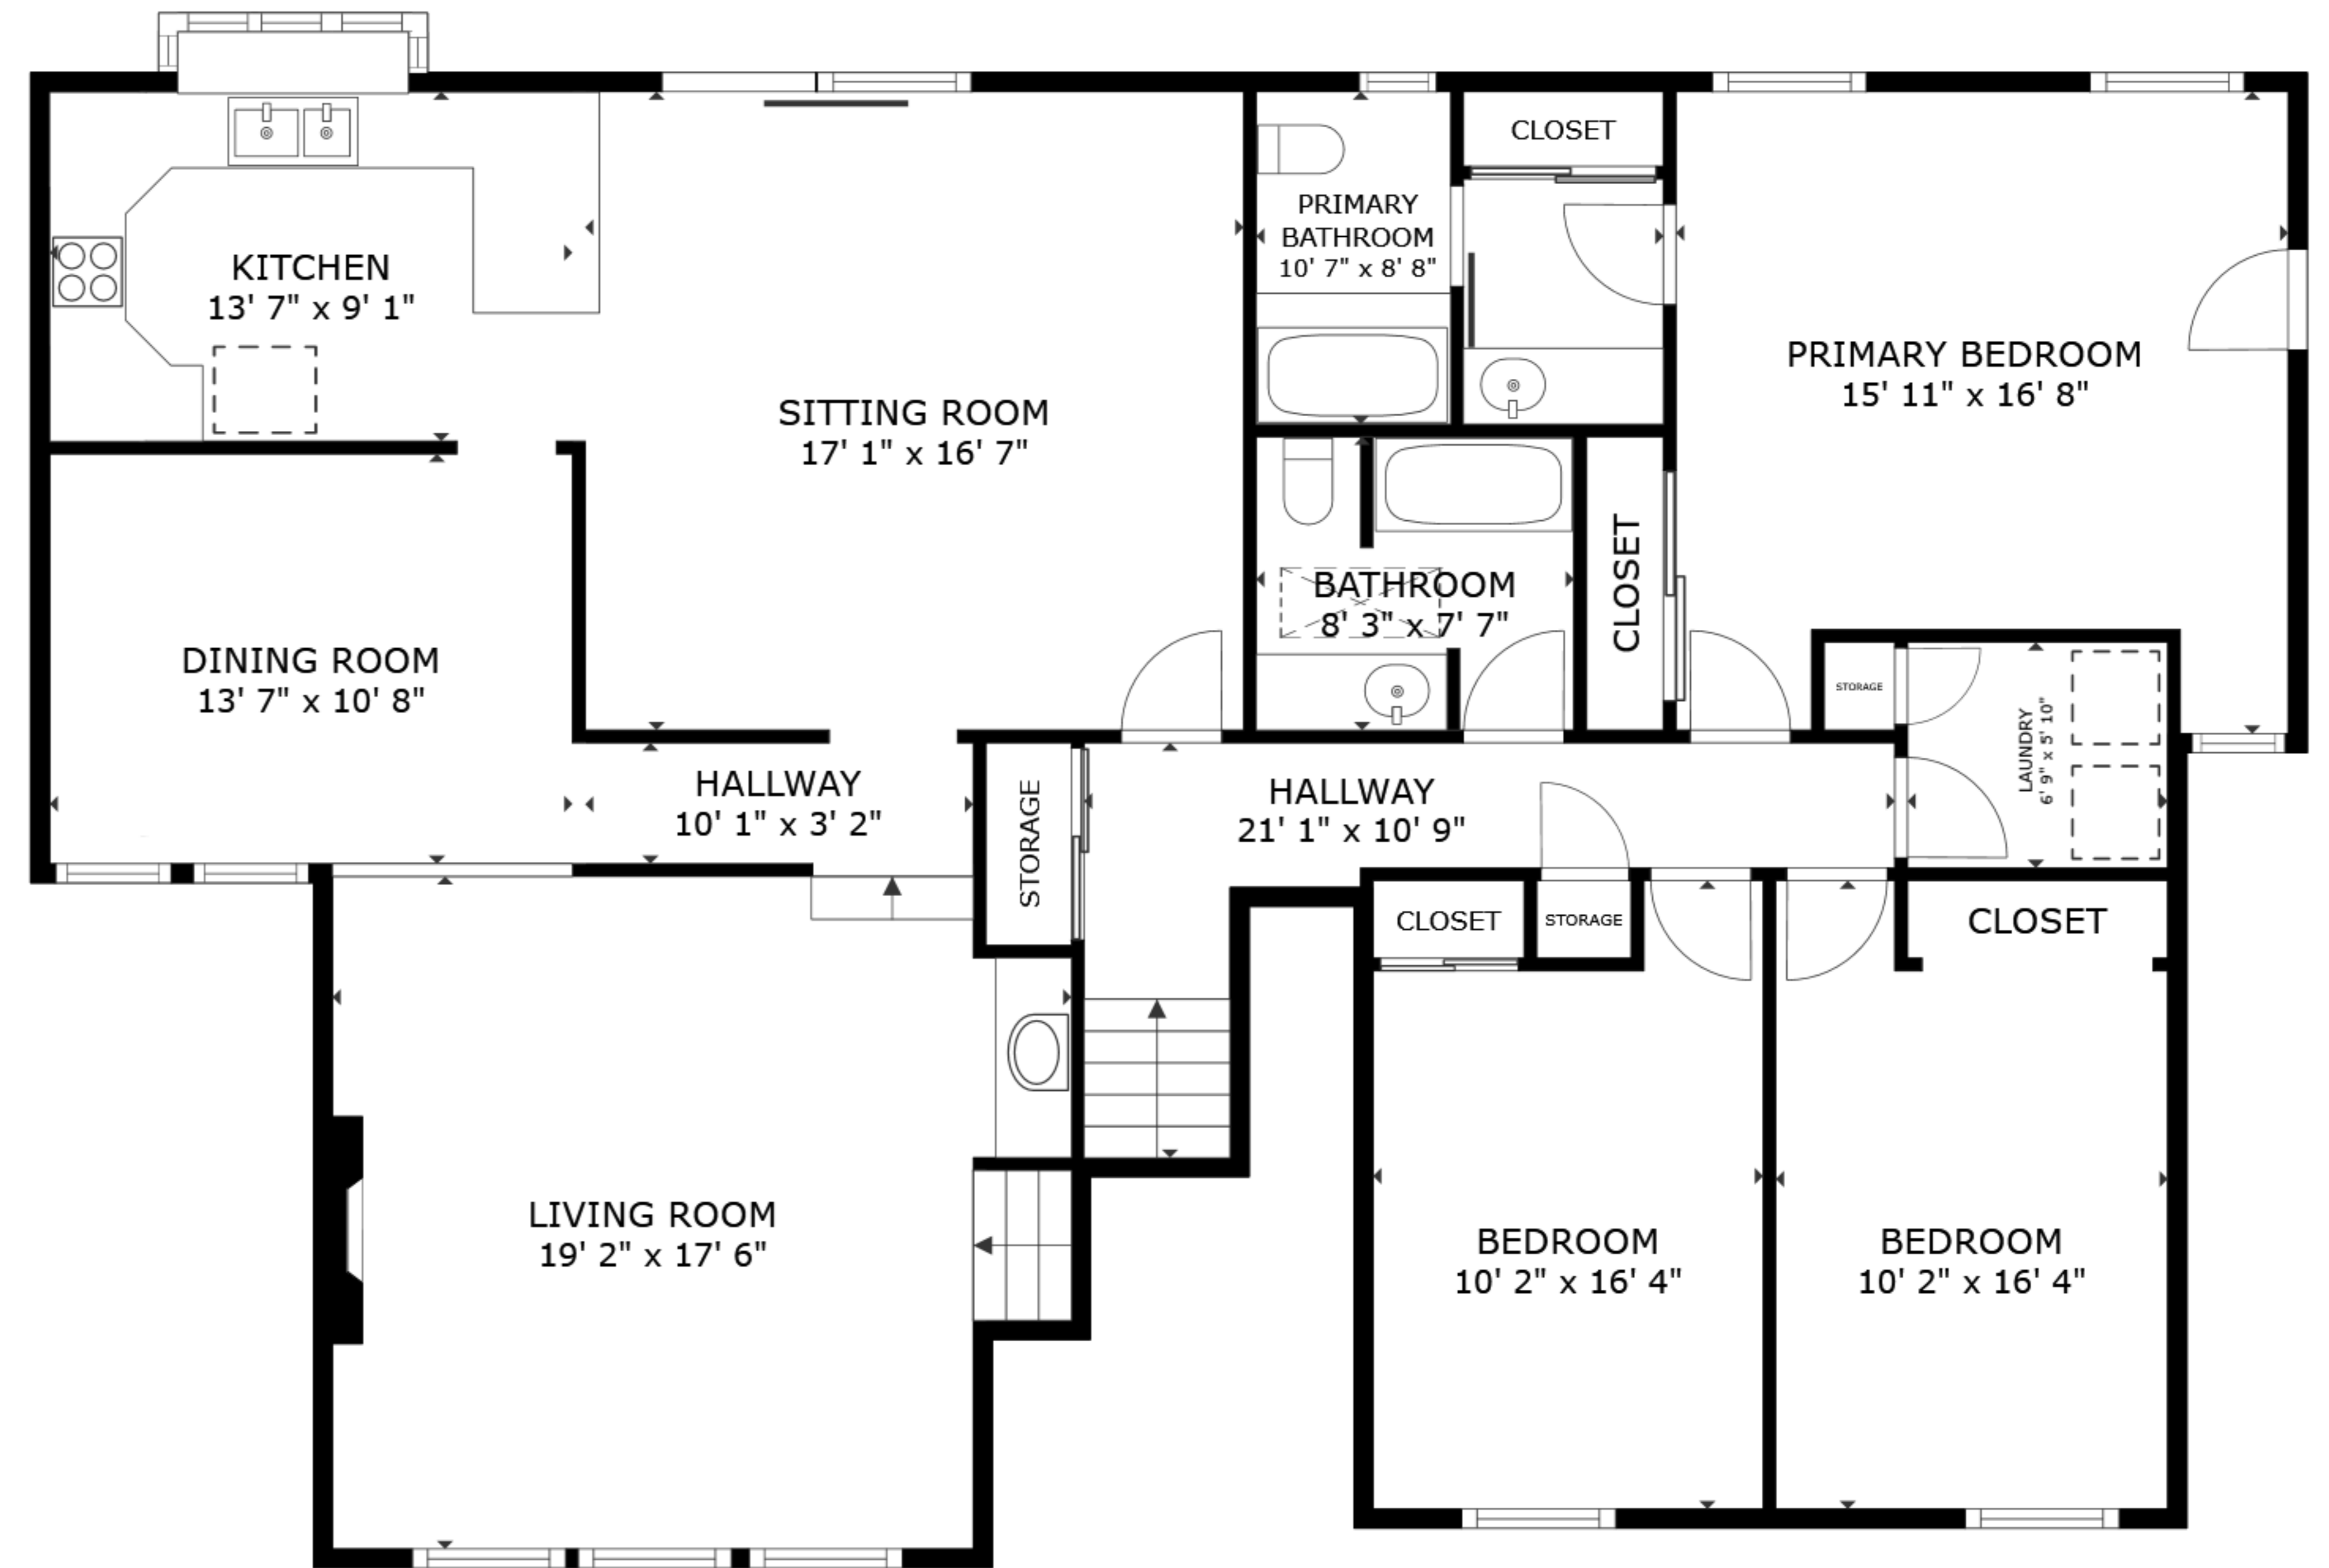

FLOOR 1

FLOOR 2

GROSS INTERNAL AREA
 FLOOR 1 1,090 sq.ft. FLOOR 2 1,871 sq.ft.
 TOTAL : 2,961 sq.ft.

SIZES AND DIMENSIONS ARE APPROXIMATE, ACTUAL MAY VARY.