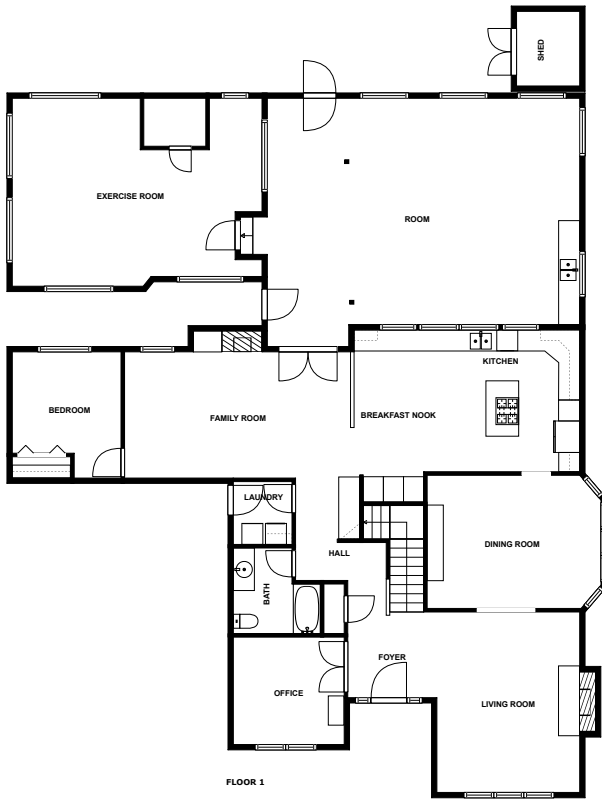

Home report

8th Avenue Northeast 17833
Shoreline

Highlights

1 Kitchen

2 Living room

5 Bedroom

5 Bath

1 Office

29 Doors

43 Windows

Nearby services Data source: Google Maps

5th Ave NE & NE 178th St,
0.1 mi

Safeway, 0.5 mi

Sidra Aslam, DO, 1.0 mi

Shoreline Cooperative
Preschool, 0.2 mi

Adrain's Kitchen, 0.2 mi

Kenmore Air, 3.0 mi

Floor plan

MEASUREMENTS ARE CALCULATED BY CUBICASA TECHNOLOGY. DEEMED HIGHLY RELIABLE BUT NOT GUARANTEED.

Appendix 1: Data sheet

Office - 1	Bath - 5	Bath - Master - 1
Bath - Toilet - 1	Dining - 1	Utility - 1
Utility - Laundry - 1	Bedroom - 5	Bedroom - Master - 1
Room - 1	Storage - 1	Storage - Shed - 1
LivingRoom - 2	LivingRoom - Family - 1	Entry - 1
Entry - Foyer - 1	Hall - 3	Kitchen - 1
Nook - 1	Nook - Breakfast - 1	ExcerciseRoom - 1
Closet - 2	Closet - WalkIn - 2	OpenToBelow - 2