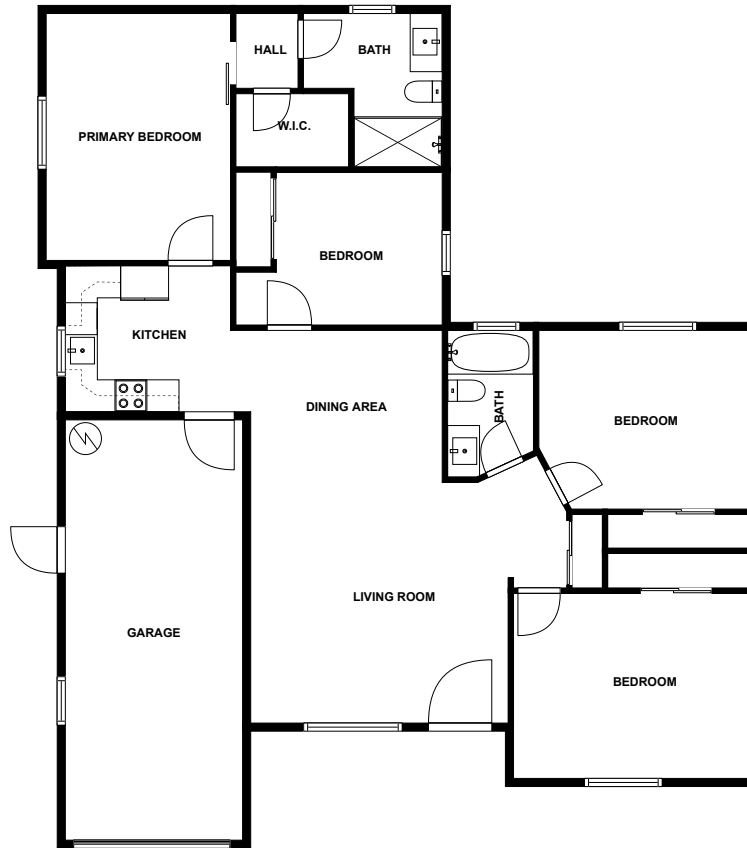

Home report

Allard Drive 1961
Clearwater

Highlights

1 Kitchen

1 Living room

4 Bedroom

2 Bath

16 Doors

11 Windows

Nearby services Data source: Google Maps

Hercules Ave N + Palm Dr,
0.2 mi

Publix Super Market at
Beckett Lake Plaza, 1.1 mi

Aspire at Sand Key, 0.7 mi

Genesis Christian
Academy, 0.2 mi

Vinny's pizza & Mexican
Restaurant, 0.2 mi

Clearwater Airpark, 1.7 mi

Floor plan

fvm

SIZES AND DIMENSIONS ARE APPROXIMATE, ACTUAL MAY VARY.

Appendix 1: Data sheet

| | | |
|------------|---------------------|----------------------|
| Garage - 1 | Bedroom - 4 | Bedroom - Master - 1 |
| Bath - 2 | Hall - 1 | Kitchen - 1 |
| Dining - 1 | Dining - Open - 1 | LivingRoom - 1 |
| Closet - 1 | Closet - WalkIn - 1 | |