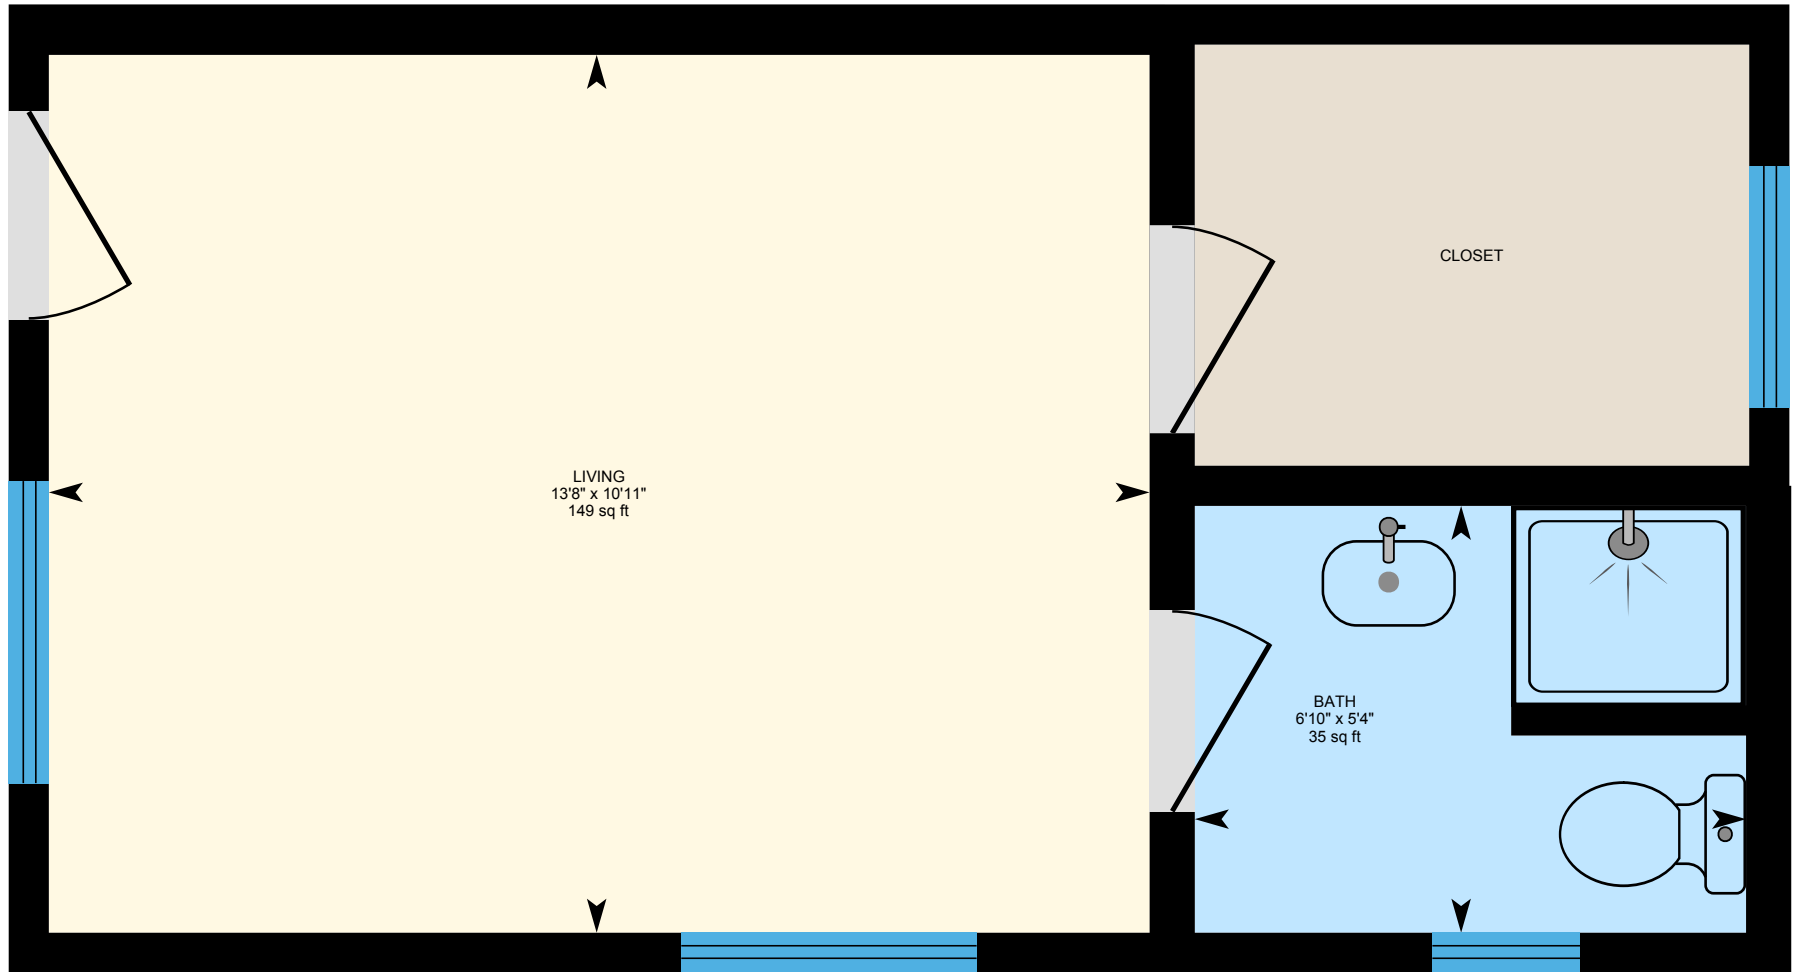

1231 Q St, Newman, CA

Main Floor Finished Area 1445.98 sq ft

PREPARED: 2023/10/25

White regions are excluded from total floor area in iGUIDE floor plans. All room dimensions and floor areas must be considered approximate and are subject to independent verification.

1231 Q St, Newman, CA

Studio Finished Area 263.85 sq ft

PREPARED: 2023/10/25