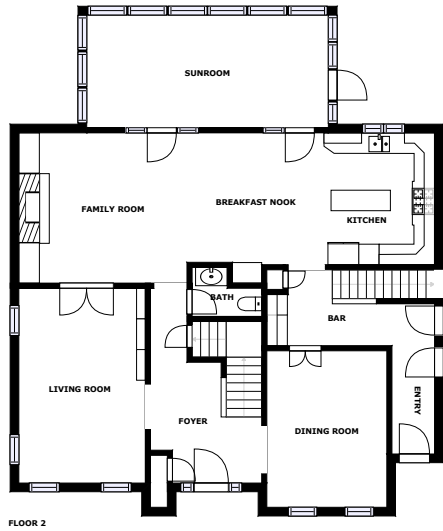

Home report

Powered by CUBICASA

506 Northlawn Drive
Lancaster

Highlights

1 Kitchen

3 Living room

4 Bedroom

4 Bath

Heliport for LGH Women and Babies Hospital, 1.5 mi

Floor plan

Appendix 1: Data sheet

RecreationRoom - 1	Room - 2	Room - Glass - 1
Bath - 4	Bath - Toilet - 1	Bath - Master - 1
Bar - 1	Entry - 2	Entry - Foyer - 1
Nook - 1	Nook - Breakfast - 1	Kitchen - 1
LivingRoom - 3	LivingRoom - Family - 1	LivingRoom - Sitting - 1
Dining - 1	OpenToBelow - 1	Hall - 2
Bedroom - 4	Bedroom - Master - 1	Closet - 1
Closet - WalkIn - 1		