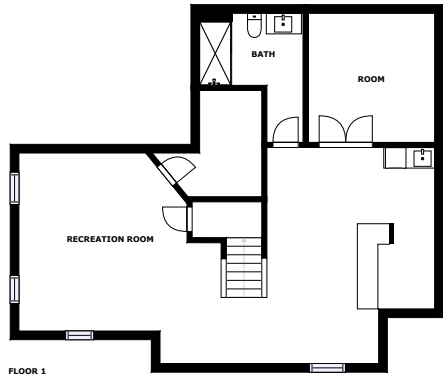

Home report

Powered by CUBICASA

506 Northlawn Drive
Lancaster

Highlights

1 Kitchen

3 Living room

4 Bedroom

4 Bath

Heliport for LGH Women and Babies Hospital, 1.5 mi

Floor plan

Appendix 1: Data sheet

RecreationRoom - 1	Room - 2	Room - Glass - 1
Bath - 4	Bath - Toilet - 1	Bath - Master - 1
Bar - 1	Entry - 2	Entry - Foyer - 1
Nook - 1	Nook - Breakfast - 1	Kitchen - 1
LivingRoom - 3	LivingRoom - Family - 1	LivingRoom - Sitting - 1
Dining - 1	OpenToBelow - 1	Hall - 2
Bedroom - 4	Bedroom - Master - 1	Closet - 1
Closet - WalkIn - 1		