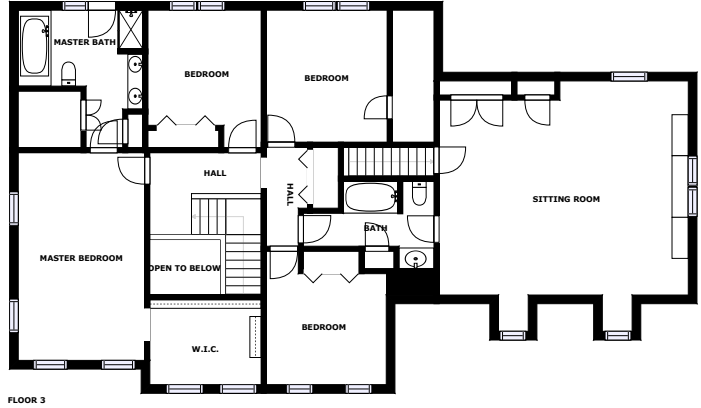

Home report

Powered by CUBICASA

506 Northlawn Drive
Lancaster

Highlights

1 Kitchen

3 Living room

4 Bedroom

4 Bath

Heliport for LGH Women and Babies Hospital, 1.5 mi

Floor plan

Appendix 1: Data sheet

RecreationRoom - 1	Room - 2	Room - Glass - 1
Bath - 4	Bath - Toilet - 1	Bath - Master - 1
Bar - 1	Entry - 2	Entry - Foyer - 1
Nook - 1	Nook - Breakfast - 1	Kitchen - 1
LivingRoom - 3	LivingRoom - Family - 1	LivingRoom - Sitting - 1
Dining - 1	OpenToBelow - 1	Hall - 2
Bedroom - 4	Bedroom - Master - 1	Closet - 1
Closet - WalkIn - 1		