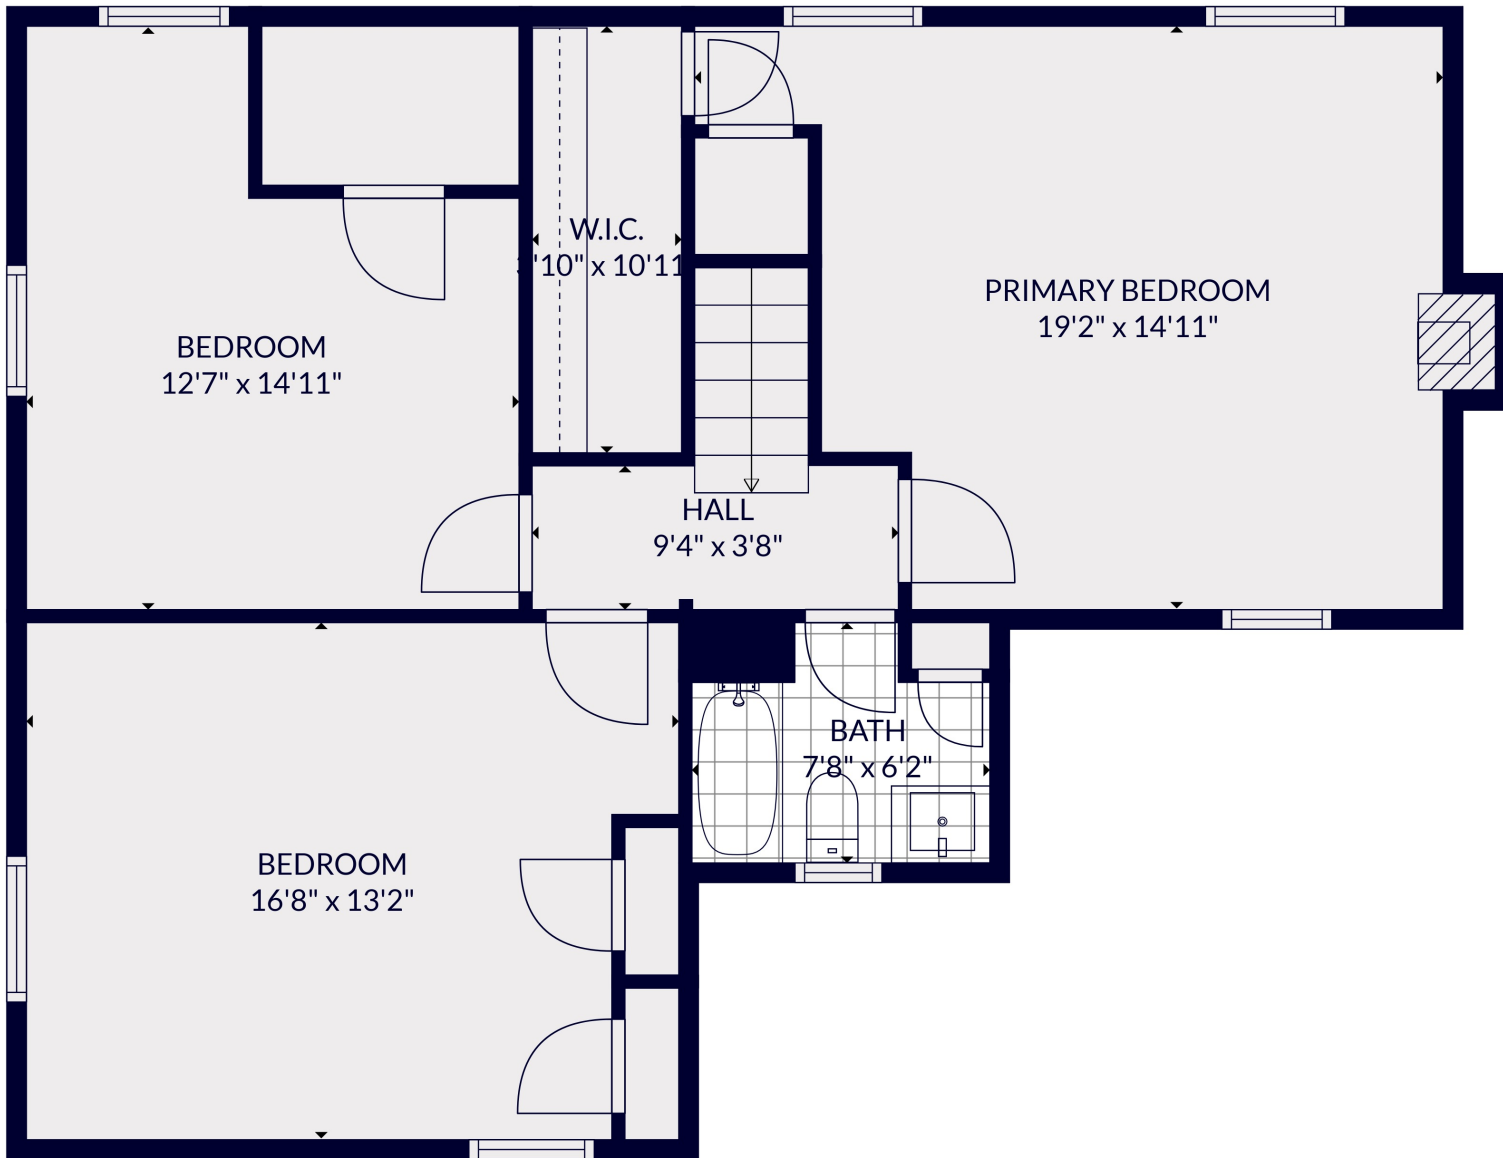

FLOOR 2

FLOOR 1

Total scanned area: 3016 sq. ft

MEASUREMENTS ARE CALCULATED BY CUBICASA TECHNOLOGY. DEEMED HIGHLY RELIABLE BUT NOT GUARANTEED.

Total scanned area: 3016 sq. ft

MEASUREMENTS ARE CALCULATED BY CUBICASA TECHNOLOGY. DEEMED HIGHLY RELIABLE BUT NOT GUARANTEED.

Total scanned area: 3016 sq. ft

MEASUREMENTS ARE CALCULATED BY CUBICASA TECHNOLOGY. DEEMED HIGHLY RELIABLE BUT NOT GUARANTEED.