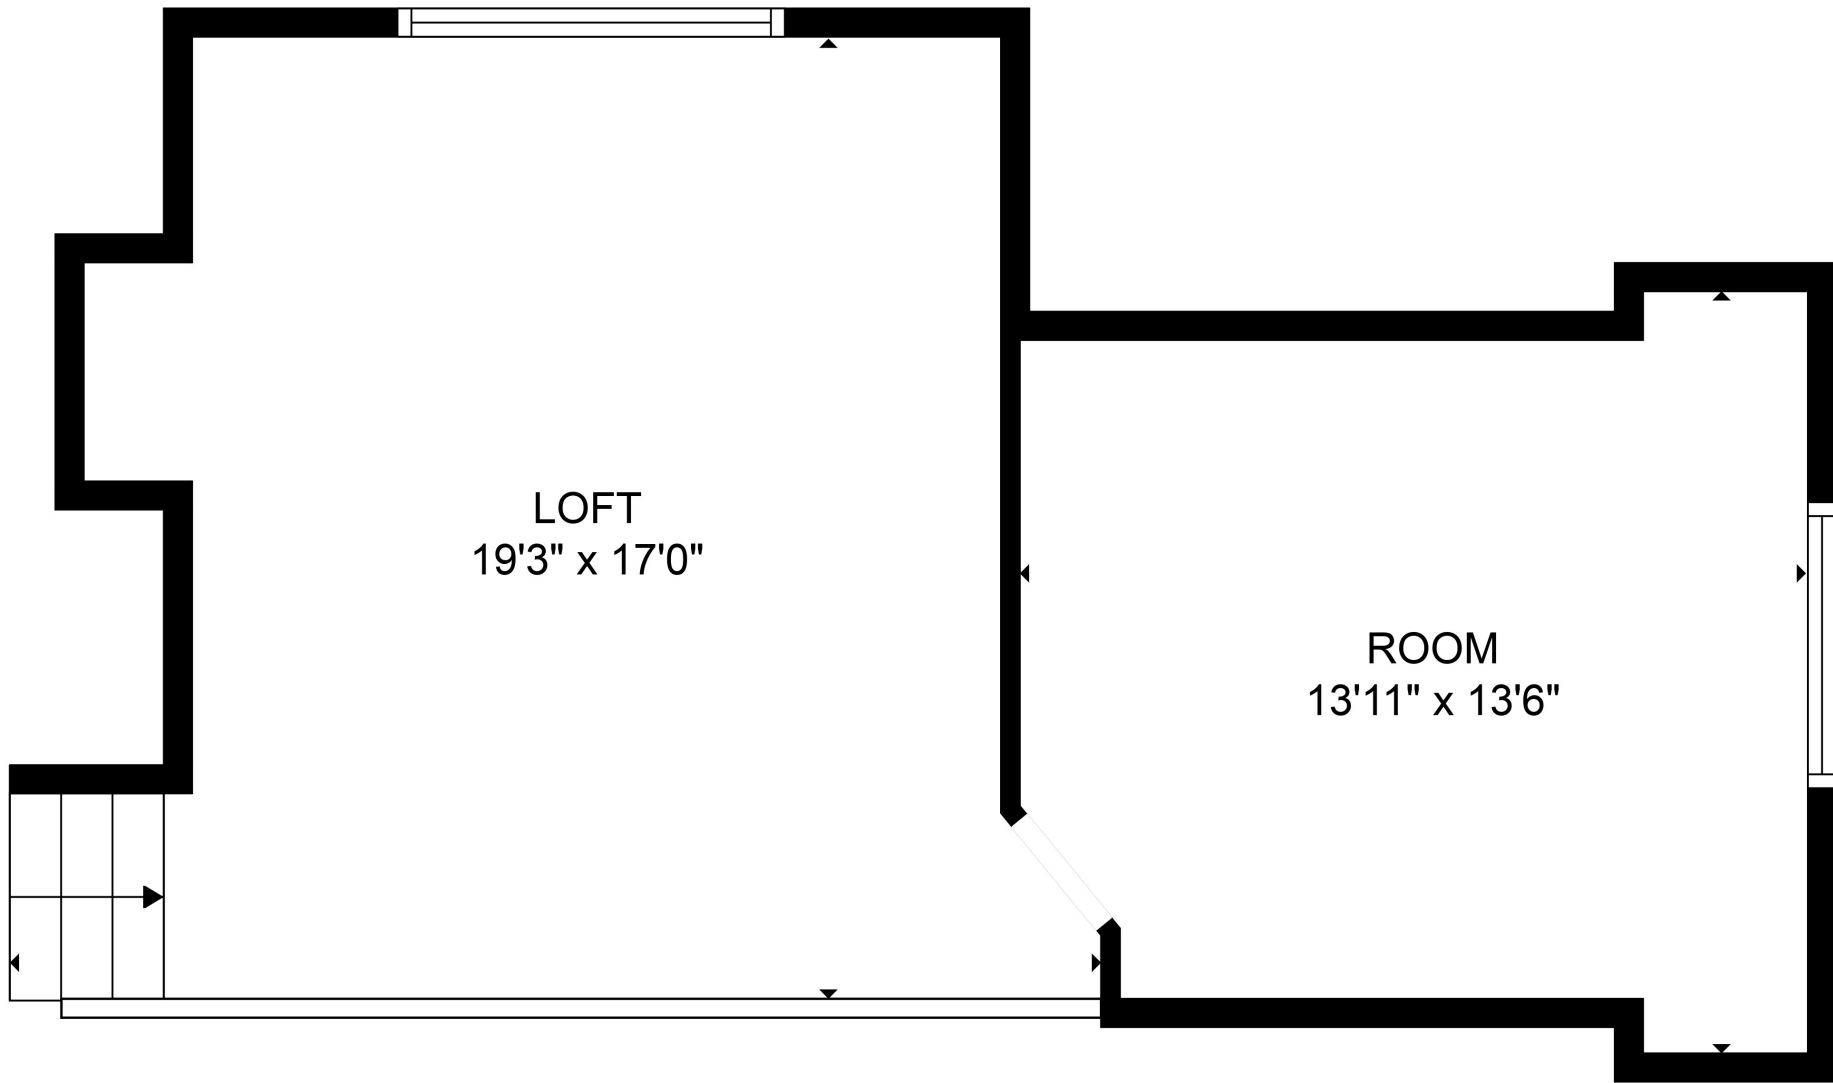

FLOOR 2

FLOOR 3

FLOOR 1

FLOOR 4

Total scanned area: 6229 sq. ft

MEASUREMENTS ARE CALCULATED BY CUBICASA TECHNOLOGY. DEEMED HIGHLY RELIABLE BUT NOT GUARANTEED.

LOFT
19'3" x 17'0"

ROOM
13'11" x 13'6"

Total scanned area: 6229 sq. ft

MEASUREMENTS ARE CALCULATED BY CUBICASA TECHNOLOGY. DEEMED HIGHLY RELIABLE BUT NOT GUARANTEED.

Total scanned area: 6229 sq. ft

MEASUREMENTS ARE CALCULATED BY CUBICASA TECHNOLOGY. DEEMED HIGHLY RELIABLE BUT NOT GUARANTEED.