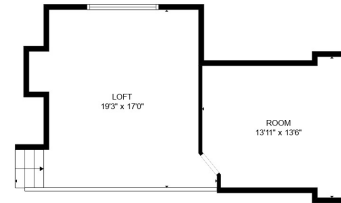

FLOOR 2

FLOOR 3

FLOOR 1

FLOOR 4

Total scanned area: 6229 sq. ft

MEASUREMENTS ARE CALCULATED BY CUBICASA TECHNOLOGY. DEEMED HIGHLY RELIABLE BUT NOT GUARANTEED.

LOFT
19'3" x 17'0"

ROOM
13'11" x 13'6"

Total scanned area: 6229 sq. ft

MEASUREMENTS ARE CALCULATED BY CUBICASA TECHNOLOGY. DEEMED HIGHLY RELIABLE BUT NOT GUARANTEED.

Total scanned area: 6229 sq. ft

MEASUREMENTS ARE CALCULATED BY CUBICASA TECHNOLOGY. DEEMED HIGHLY RELIABLE BUT NOT GUARANTEED.