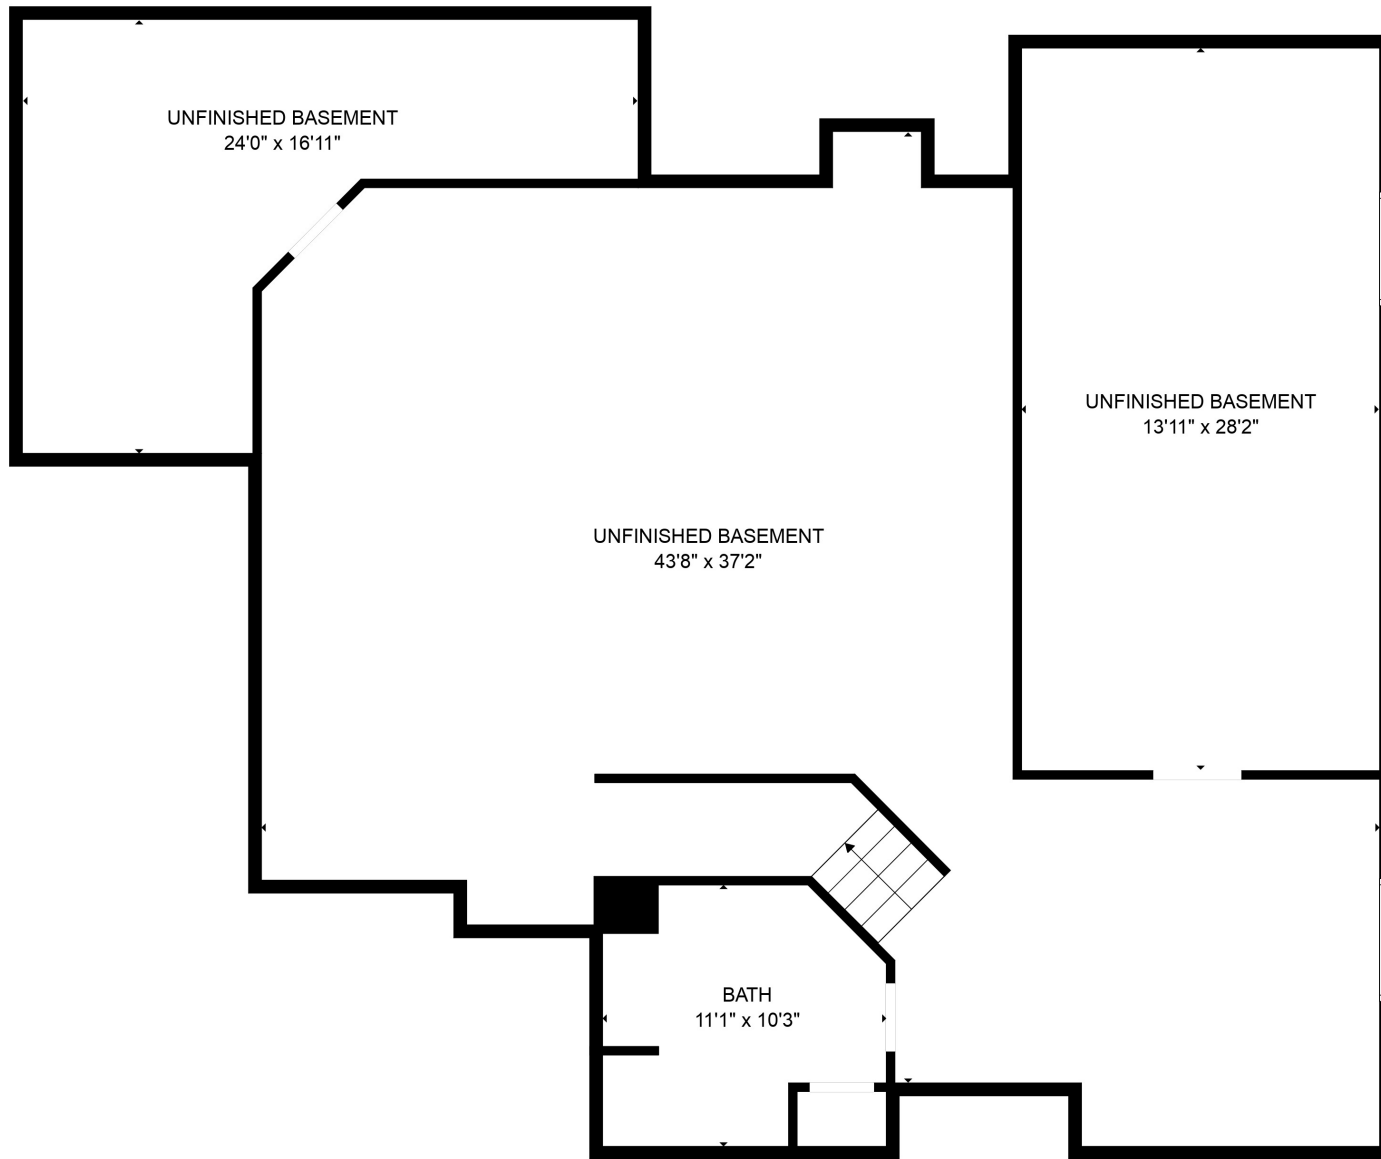

FLOOR 2

FLOOR 3

FLOOR 1

FLOOR 4

Total scanned area: 6229 sq. ft

MEASUREMENTS ARE CALCULATED BY CUBICASA TECHNOLOGY. DEEMED HIGHLY RELIABLE BUT NOT GUARANTEED.

LOFT
19'3" x 17'0"

ROOM
13'11" x 13'6"

Total scanned area: 6229 sq. ft

MEASUREMENTS ARE CALCULATED BY CUBICASA TECHNOLOGY. DEEMED HIGHLY RELIABLE BUT NOT GUARANTEED.

Total scanned area: 6229 sq. ft

MEASUREMENTS ARE CALCULATED BY CUBICASA TECHNOLOGY. DEEMED HIGHLY RELIABLE BUT NOT GUARANTEED.