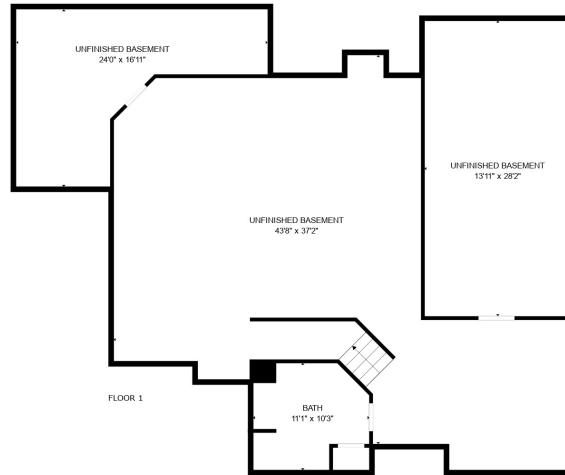

FLOOR 2

FLOOR 3

FLOOR 1

FLOOR 4

Total scanned area: 6229 sq. ft

MEASUREMENTS ARE CALCULATED BY CUBICASA TECHNOLOGY. DEEMED HIGHLY RELIABLE BUT NOT GUARANTEED.

LOFT
19'3" x 17'0"

ROOM
13'11" x 13'6"

Total scanned area: 6229 sq. ft

MEASUREMENTS ARE CALCULATED BY CUBICASA TECHNOLOGY. DEEMED HIGHLY RELIABLE BUT NOT GUARANTEED.

Total scanned area: 6229 sq. ft

MEASUREMENTS ARE CALCULATED BY CUBICASA TECHNOLOGY. DEEMED HIGHLY RELIABLE BUT NOT GUARANTEED.