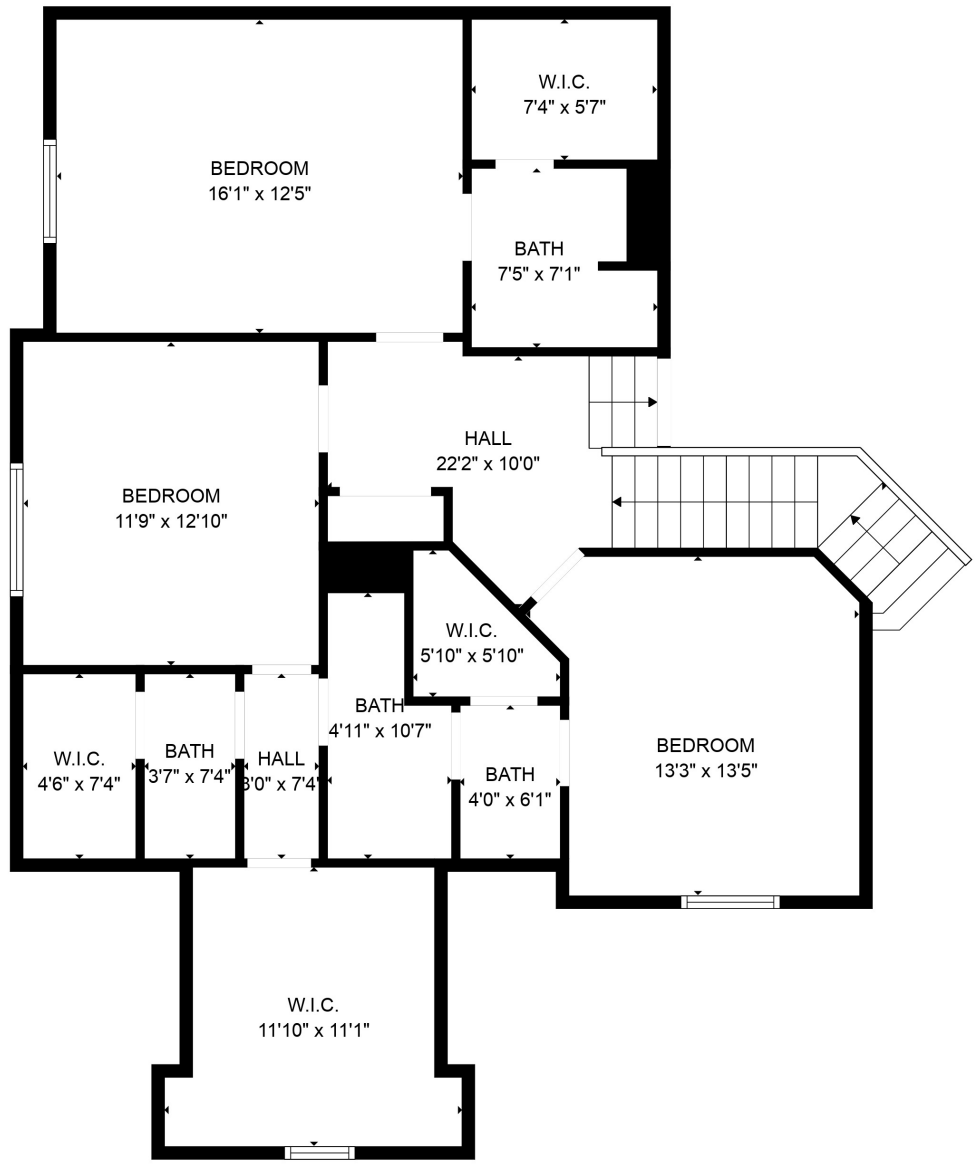

FLOOR 2

FLOOR 3

FLOOR 1

FLOOR 4

Total scanned area: 6229 sq. ft

MEASUREMENTS ARE CALCULATED BY CUBICASA TECHNOLOGY. DEEMED HIGHLY RELIABLE BUT NOT GUARANTEED.

LOFT
19'3" x 17'0"

ROOM
13'11" x 13'6"

Total scanned area: 6229 sq. ft

MEASUREMENTS ARE CALCULATED BY CUBICASA TECHNOLOGY. DEEMED HIGHLY RELIABLE BUT NOT GUARANTEED.

Total scanned area: 6229 sq. ft

MEASUREMENTS ARE CALCULATED BY CUBICASA TECHNOLOGY. DEEMED HIGHLY RELIABLE BUT NOT GUARANTEED.