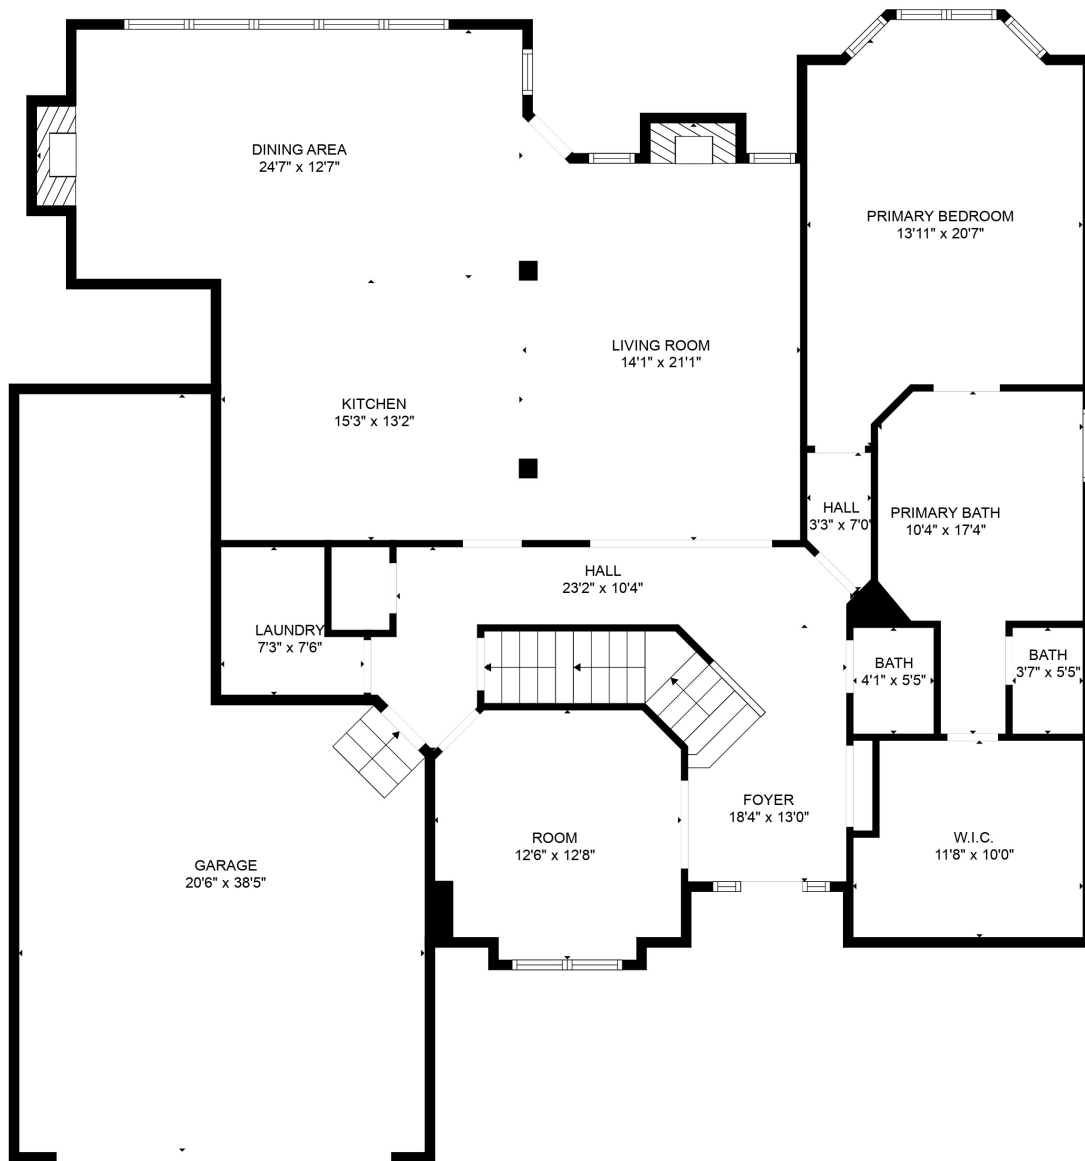

FLOOR 2

FLOOR 3

FLOOR 1

FLOOR 4

Total scanned area: 6229 sq. ft

MEASUREMENTS ARE CALCULATED BY CUBICASA TECHNOLOGY. DEEMED HIGHLY RELIABLE BUT NOT GUARANTEED.

LOFT
19'3" x 17'0"

ROOM
13'11" x 13'6"

Total scanned area: 6229 sq. ft

MEASUREMENTS ARE CALCULATED BY CUBICASA TECHNOLOGY. DEEMED HIGHLY RELIABLE BUT NOT GUARANTEED.

Total scanned area: 6229 sq. ft

MEASUREMENTS ARE CALCULATED BY CUBICASA TECHNOLOGY. DEEMED HIGHLY RELIABLE BUT NOT GUARANTEED.