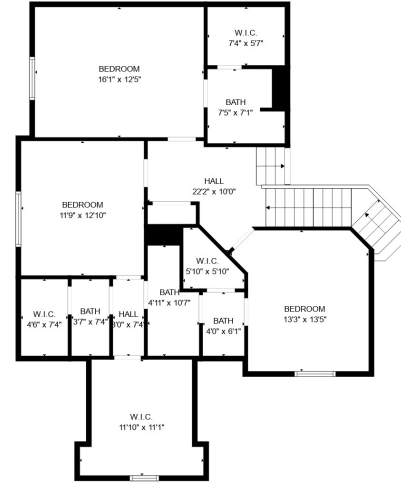

FLOOR 2

FLOOR 3

FLOOR 1

FLOOR 4

Total scanned area: 6229 sq. ft

MEASUREMENTS ARE CALCULATED BY CUBICASA TECHNOLOGY. DEEMED HIGHLY RELIABLE BUT NOT GUARANTEED.

LOFT
19'3" x 17'0"

ROOM
13'11" x 13'6"

Total scanned area: 6229 sq. ft

MEASUREMENTS ARE CALCULATED BY CUBICASA TECHNOLOGY. DEEMED HIGHLY RELIABLE BUT NOT GUARANTEED.

Total scanned area: 6229 sq. ft

MEASUREMENTS ARE CALCULATED BY CUBICASA TECHNOLOGY. DEEMED HIGHLY RELIABLE BUT NOT GUARANTEED.