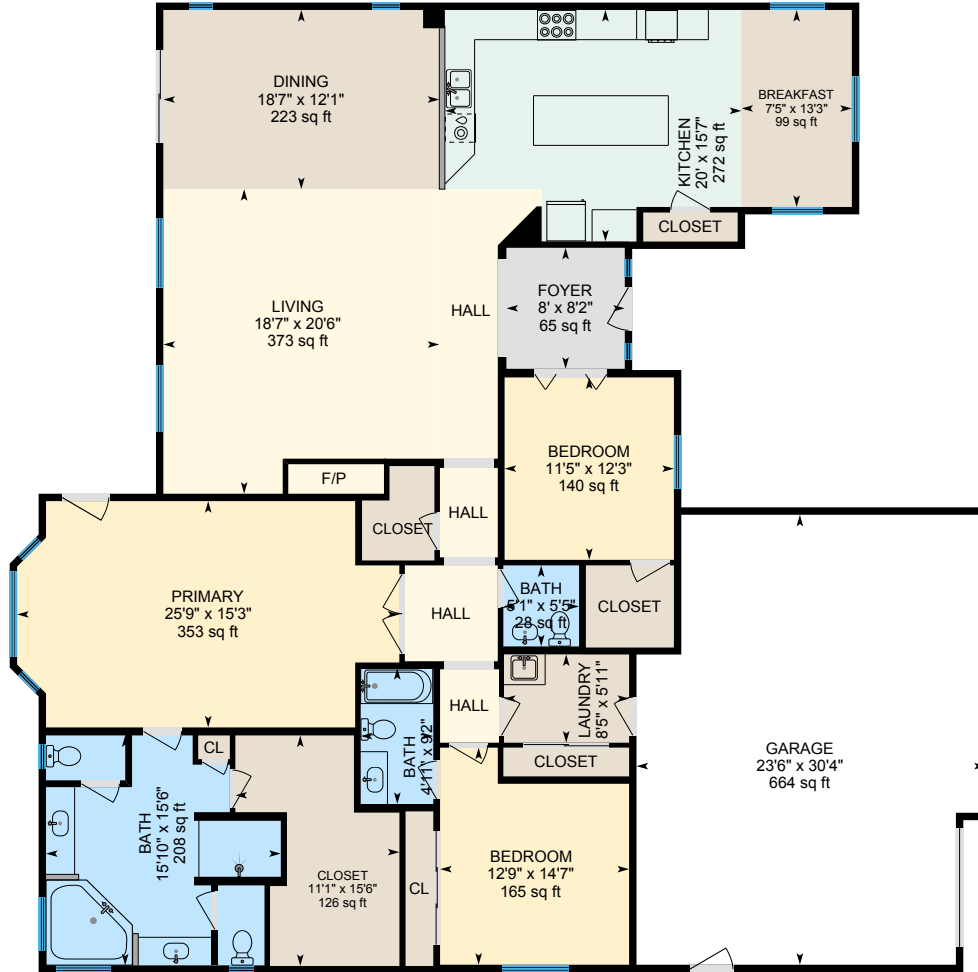

2436 Ashbridge Ln, Manteca, CA

Main Floor Finished Area 2674.23 sq ft
Unfinished Area 701.95 sq ft

PREPARED: 2023/10/26

White regions are excluded from total floor area in iGUIDE floor plans. All room dimensions and floor areas must be considered approximate and are subject to independent verification.