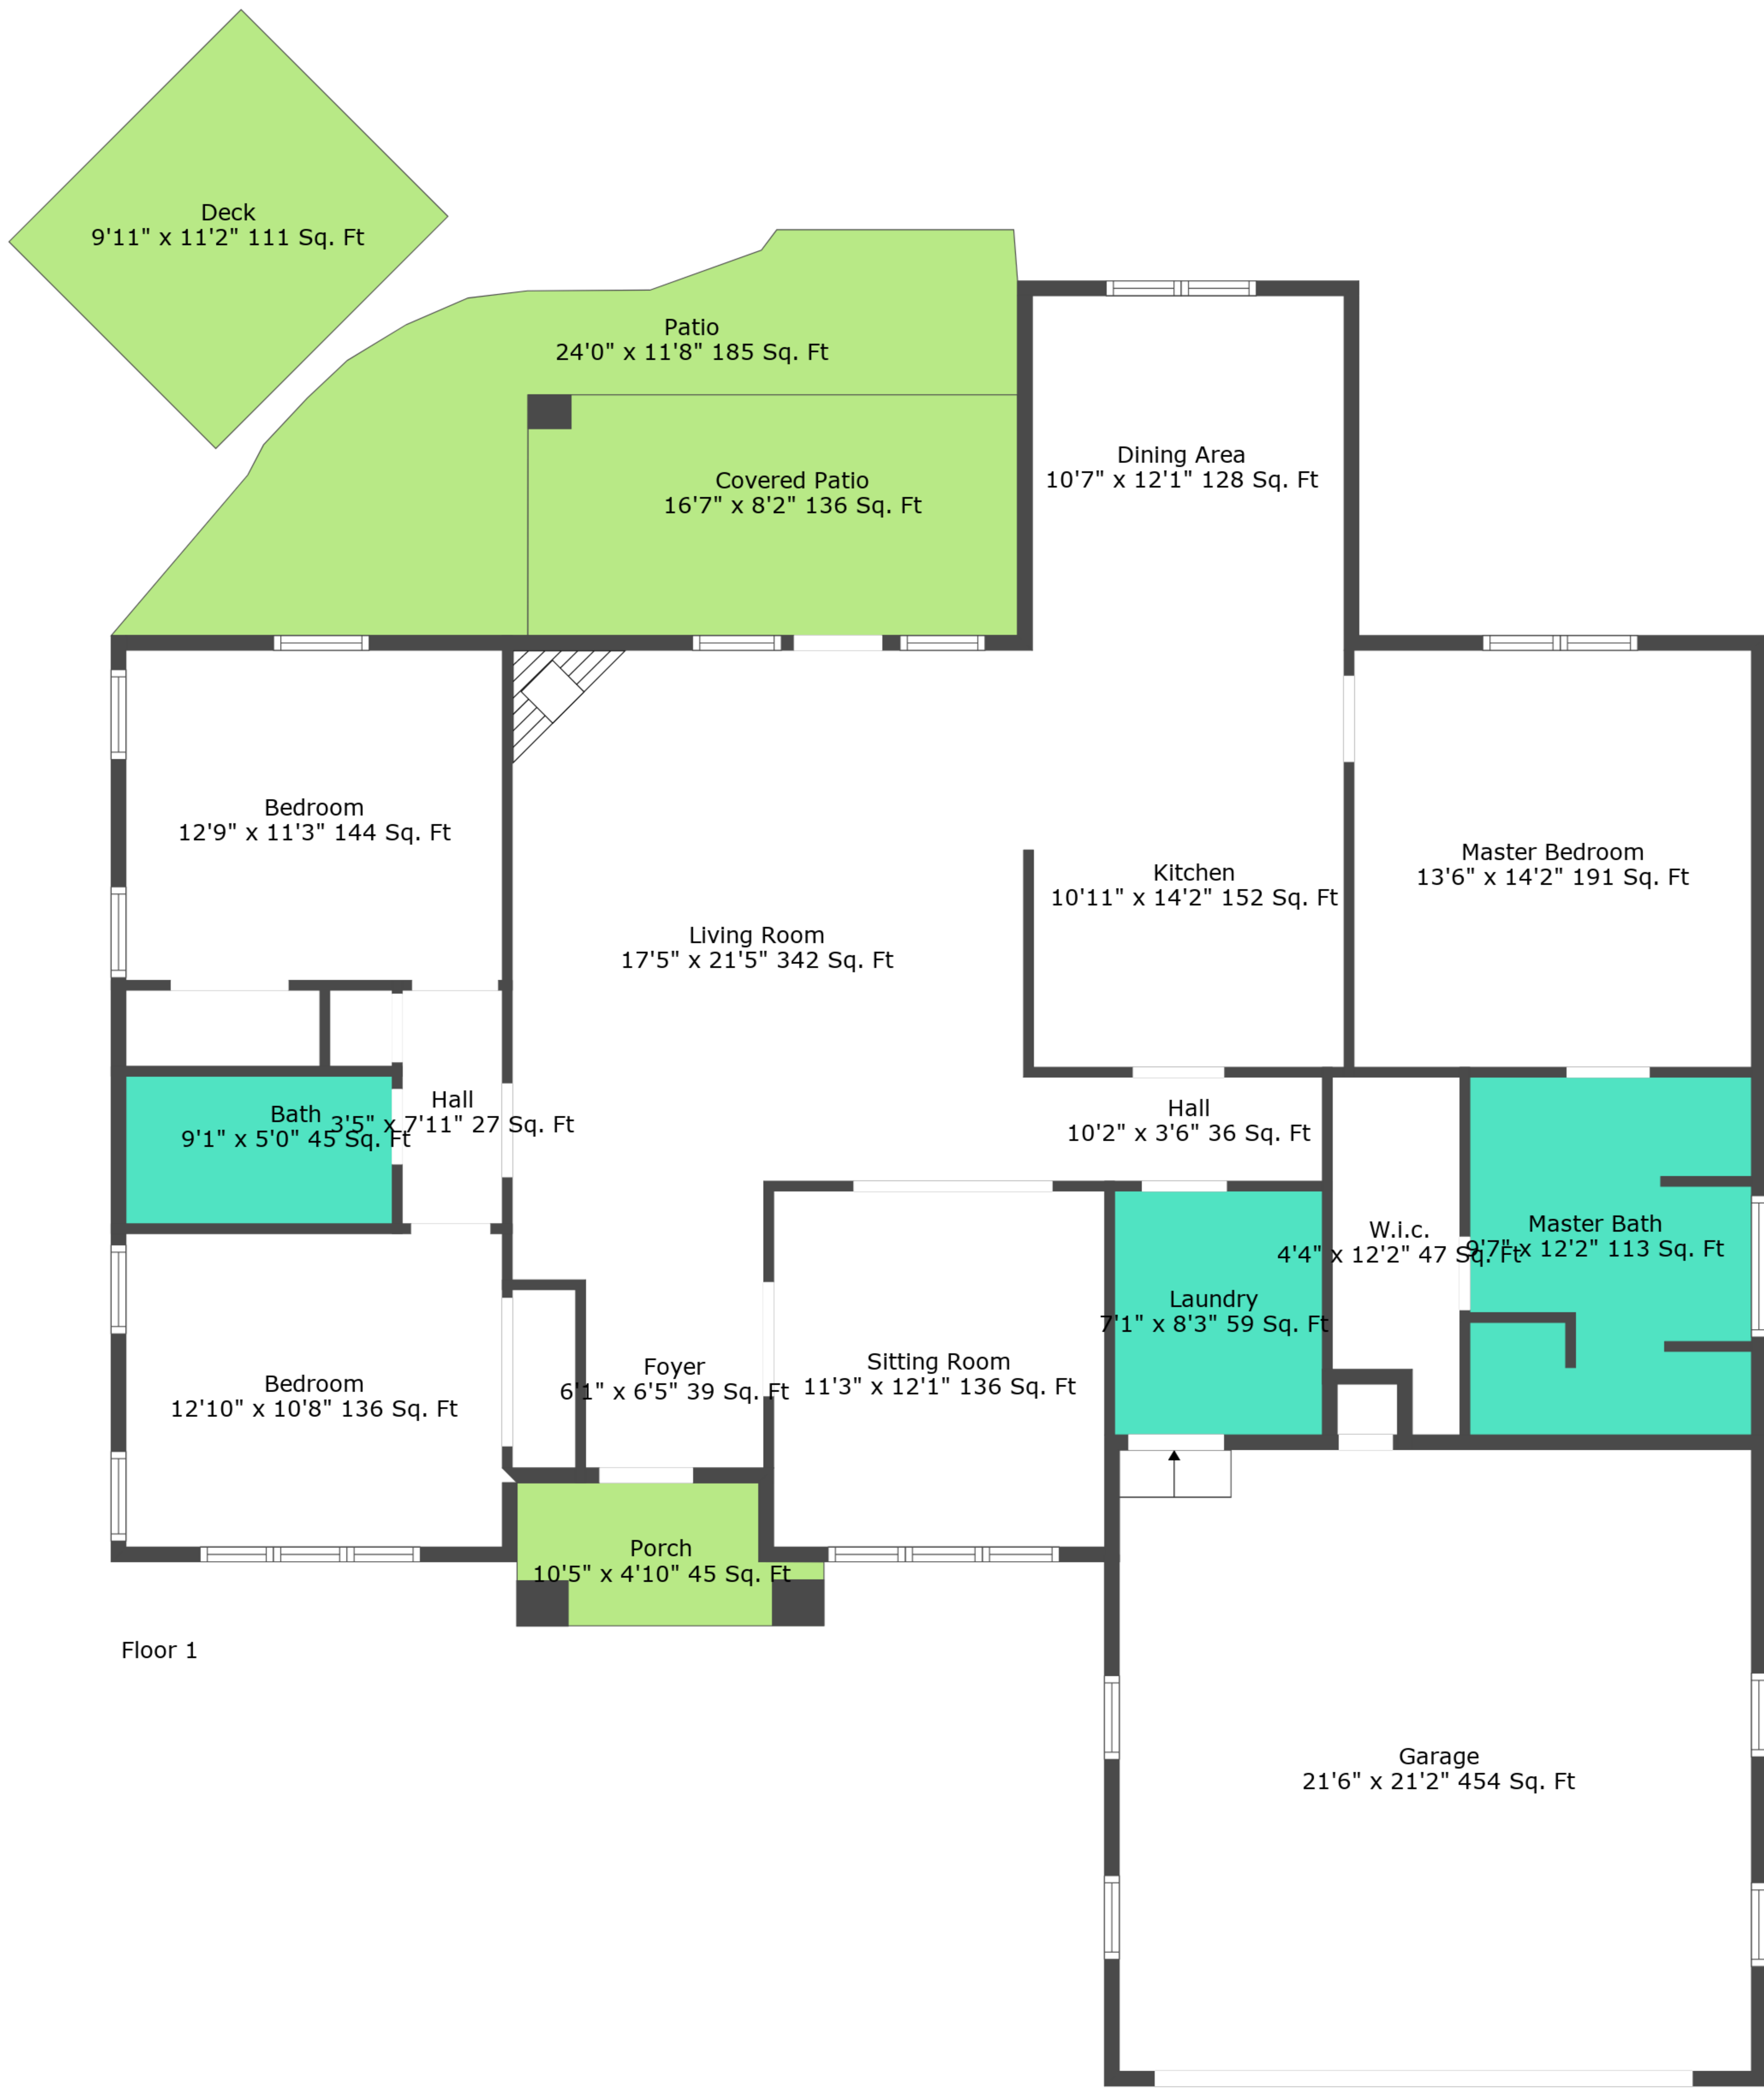

Patio
37'3" x 22'0" 821 Sq. Ft

Floor 2

Floor 1

TOTAL: 1701 sq. ft

FLOOR 1: 1701 sq. ft, FLOOR 2: 0 sq. ft

EXCLUDED AREAS: GARAGE: 454 sq. ft, COVERED PATIO: 136 sq. ft, PATIO: 1007 sq. ft, PORCH: 45 sq. ft, DECK: 111 sq. ft

Floor Plan Created By Cubicasa App. Measurements Deemed Highly Reliable But Not Guaranteed.