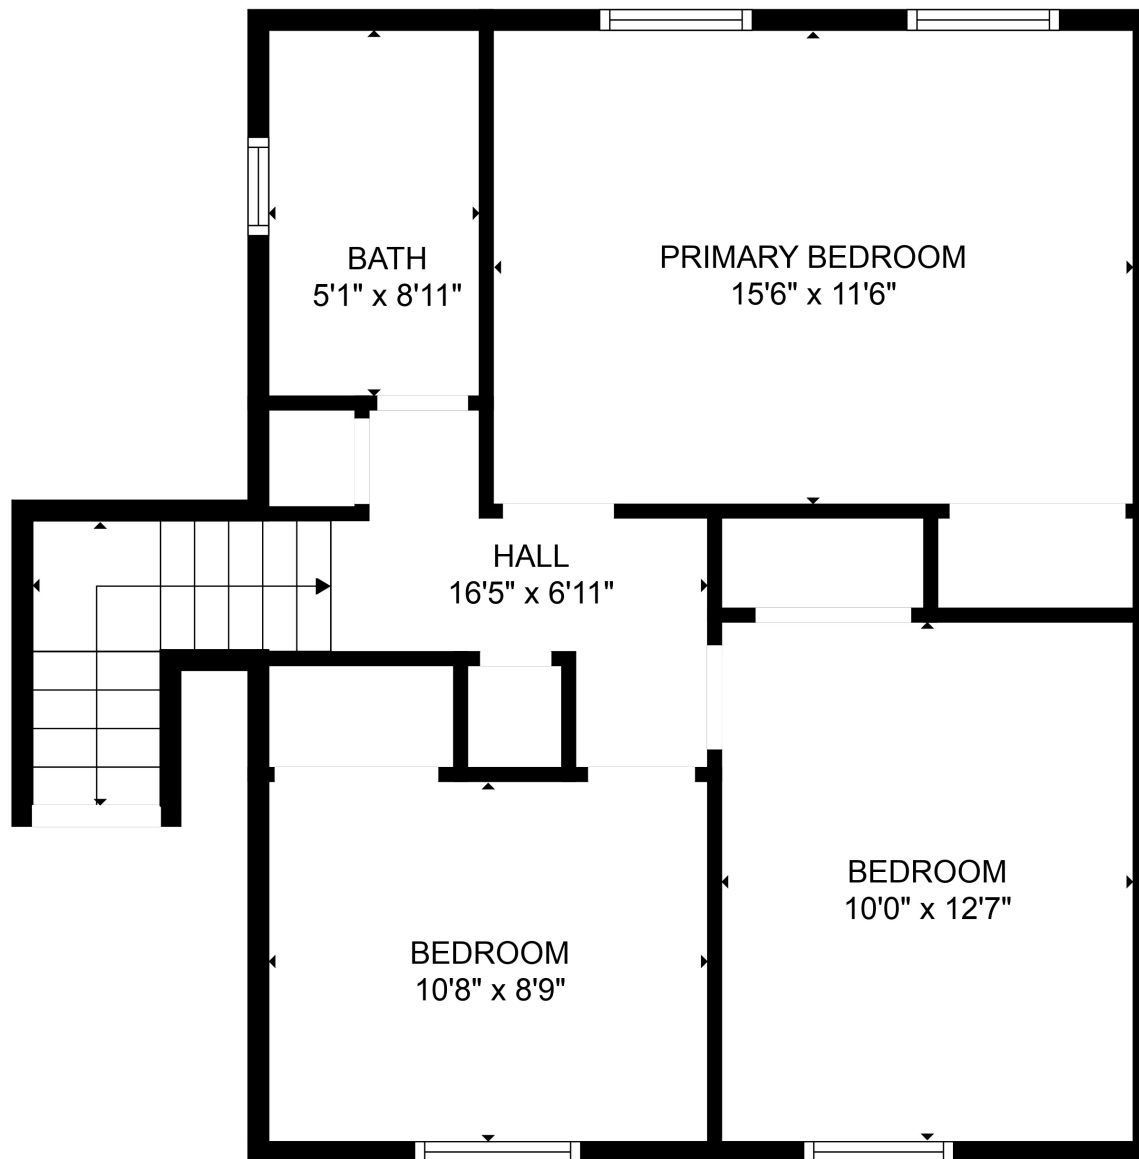

FLOOR 2

FLOOR 1

Total scanned area: 1825 sq. ft

SIZES AND DIMENSIONS ARE APPROXIMATE. ACTUAL MAY VARY.

Total scanned area: 1825 sq. ft

SIZES AND DIMENSIONS ARE APPROXIMATE. ACTUAL MAY VARY.

Total scanned area: 1825 sq. ft

SIZES AND DIMENSIONS ARE APPROXIMATE. ACTUAL MAY VARY.