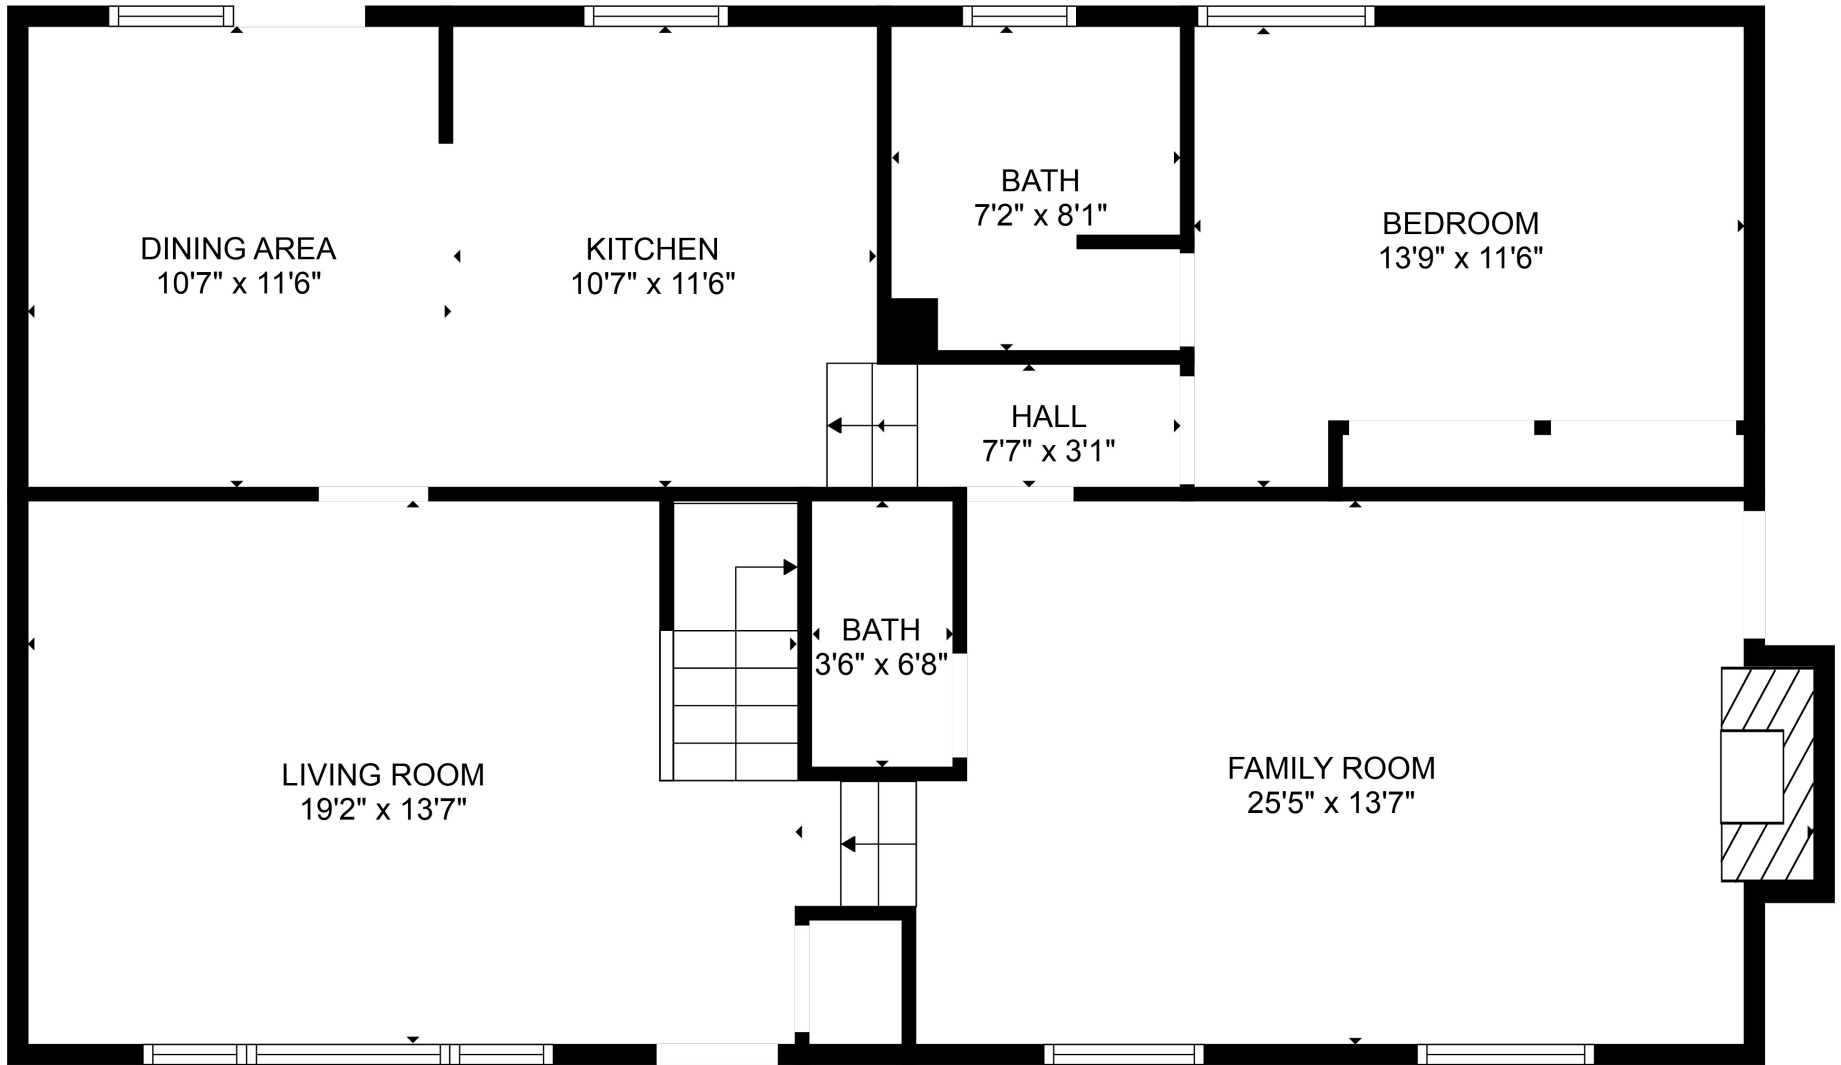

FLOOR 2

FLOOR 1

Total scanned area: 1825 sq. ft

SIZES AND DIMENSIONS ARE APPROXIMATE. ACTUAL MAY VARY.

Total scanned area: 1825 sq. ft

SIZES AND DIMENSIONS ARE APPROXIMATE. ACTUAL MAY VARY.

Total scanned area: 1825 sq. ft

SIZES AND DIMENSIONS ARE APPROXIMATE. ACTUAL MAY VARY.