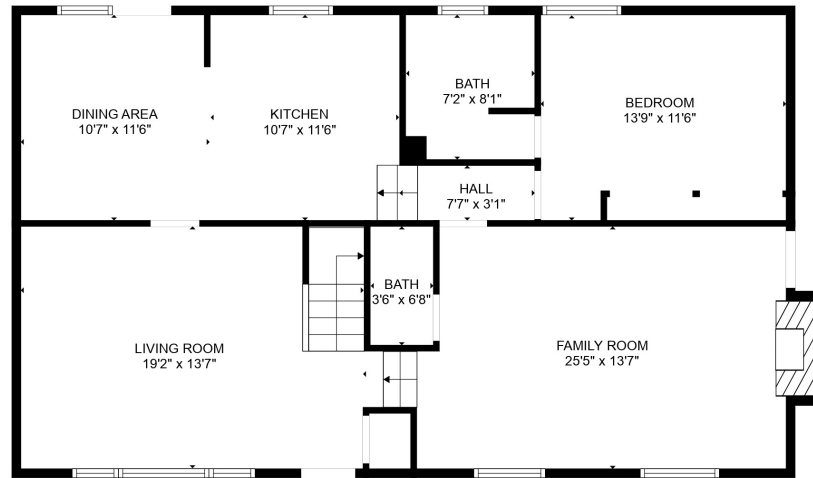

FLOOR 2

FLOOR 1

Total scanned area: 1825 sq. ft

SIZES AND DIMENSIONS ARE APPROXIMATE. ACTUAL MAY VARY.

Total scanned area: 1825 sq. ft

SIZES AND DIMENSIONS ARE APPROXIMATE. ACTUAL MAY VARY.

Total scanned area: 1825 sq. ft

SIZES AND DIMENSIONS ARE APPROXIMATE. ACTUAL MAY VARY.