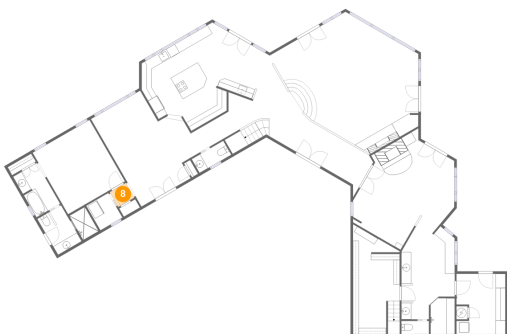

8 Floor 1 - Hall

Dimensions: 3'9" x 3'6"
Area: 13 sq. ft
Counted as living area: Yes

Heated: Yes
Finished: Yes
Enclosed: Yes
Contiguous: Yes
Permitted: Yes
Wet space: No
Addition: No
Conversion: No