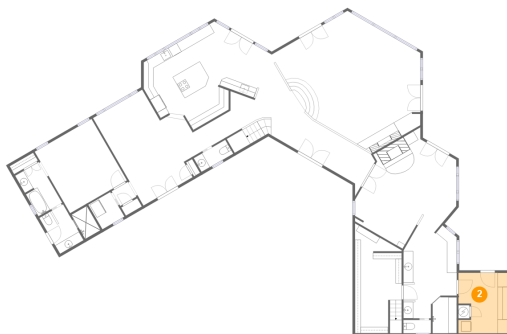

108 Chippewa Cove, Lake Kiowa, TX, US**Room dimensions**

Floor 2

Total sqft: 1283

Living area: 565

#		Dimensions	sqft	Counted as living area
16	Open To Below	24'2" x 25'1"	512 sq. ft	No
17	Bath	6'1" x 7'11"	41 sq. ft	Yes
18	Bedroom	22'1" x 18'6"	359 sq. ft	Yes
19	Hall	7'0" x 3'3"	81 sq. ft	Yes
20	Office	10'10" x 12'3"	150 sq. ft	No

108 Chippewa Cove, Lake Kiowa, TX, US

1 Floor 1 - Foyer

Dimensions: 23'2" x 6'9"
Area: 194 sq. ft
Counted as living area: Yes

Heated: Yes
Finished: Yes
Enclosed: Yes
Contiguous: Yes
Permitted: Yes
Wet space: No
Addition: No
Conversion: No

2 Floor 1 - Laundry

Dimensions: 9'11" x 12'3"
Area: 113 sq. ft
Counted as living area: Yes

Heated: Yes
Finished: Yes
Enclosed: Yes
Contiguous: Yes
Permitted: Yes
Wet space: No
Addition: No
Conversion: No

108 Chippewa Cove, Lake Kiowa, TX, US

3 Floor 1 - Bath

Dimensions: 9'7" x 8'5"
Area: 69 sq. ft
Counted as living area: Yes

Heated: Yes
Finished: Yes
Enclosed: Yes
Contiguous: Yes
Permitted: Yes
Wet space: Yes
Addition: No
Conversion: No