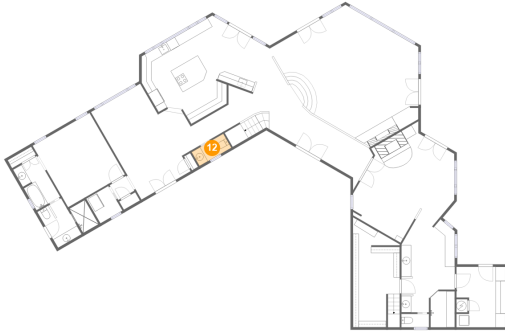

Heated: Yes
Finished: Yes
Enclosed: Yes
Contiguous: Yes
Permitted: Yes
Wet space: Yes
Addition: No
Conversion: No

108 Chippewa Cove, Lake Kiowa, TX, US

12 Floor 1 - WC

Dimensions: 7'5" x 3'3"
Area: 24 sq. ft
Counted as living area: Yes