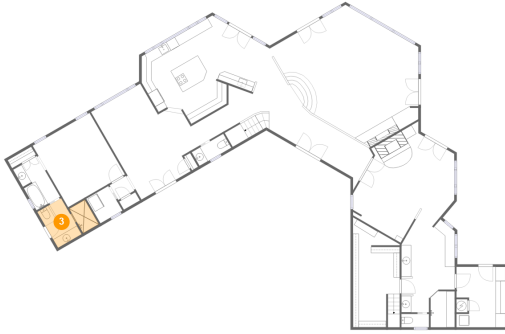

108 Chippewa Cove, Lake Kiowa, TX, US

1 Floor 1 - Foyer

Dimensions: 23'2" x 6'9"
Area: 194 sq. ft
Counted as living area: Yes

Heated: Yes
Finished: Yes
Enclosed: Yes
Contiguous: Yes
Permitted: Yes
Wet space: No
Addition: No
Conversion: No

2 Floor 1 - Laundry

Dimensions: 9'11" x 12'3"
Area: 113 sq. ft
Counted as living area: Yes

Heated: Yes
Finished: Yes
Enclosed: Yes
Contiguous: Yes
Permitted: Yes
Wet space: No
Addition: No
Conversion: No

108 Chippewa Cove, Lake Kiowa, TX, US

3 Floor 1 - Bath

Dimensions: 9'7" x 8'5"
Area: 69 sq. ft
Counted as living area: Yes

Heated: Yes
Finished: Yes
Enclosed: Yes
Contiguous: Yes
Permitted: Yes
Wet space: Yes
Addition: No
Conversion: No