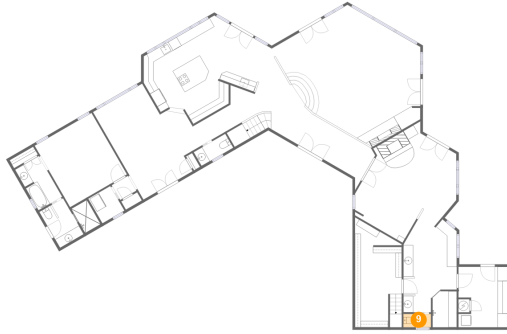

108 Chippewa Cove, Lake Kiowa, TX, US

9 Floor 1 - WC

Dimensions: 5'7" x 2'8"
Area: 15 sq. ft
Counted as living area: Yes

Heated: Yes
Finished: Yes
Enclosed: Yes
Contiguous: Yes
Permitted: Yes
Wet space: Yes
Addition: No
Conversion: No