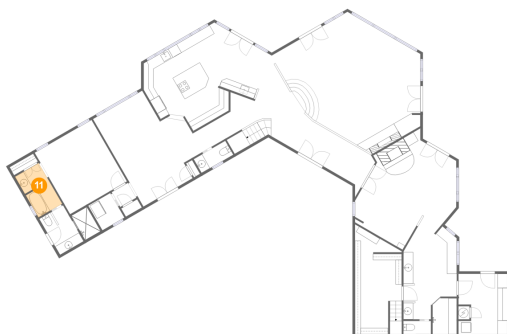

11 Floor 1 - Bath

Dimensions: 5'7" x 9'7"
Area: 53 sq. ft
Counted as living area: Yes

Heated: Yes
Finished: Yes
Enclosed: Yes
Contiguous: Yes
Permitted: Yes
Wet space: Yes
Addition: No
Conversion: No