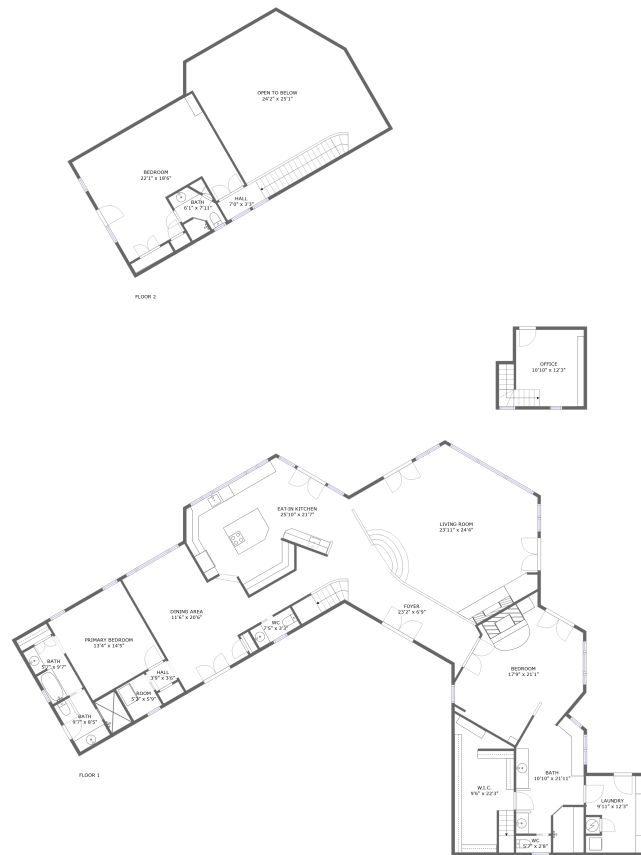

108 Chippewa Cove, Lake Kiowa, TX, US

Property summary

 **0** Garages

 **3** Bedrooms

 **3** Bathrooms

 **1** Half baths

 **2** Floors

 **3,567**
Gross living
area sqft

 **4,285**
Total sqft

108 Chippewa Cove, Lake Kiowa, TX, US**Room dimensions****Floor 1****Total sqft: 3002 Living area: 3002**

#		Dimensions	sqft	Counted as living area
1	Foyer	23'2" x 6'9"	194 sq. ft	Yes
2	Laundry	9'11" x 12'3"	113 sq. ft	Yes
3	Bath	9'7" x 8'5"	69 sq. ft	Yes
4	Room	5'2" x 5'9"	30 sq. ft	Yes
5	Dining Area	11'6" x 20'6"	237 sq. ft	Yes
6	Bath	10'10" x 21'11"	203 sq. ft	Yes
7	Eat-in Kitchen	25'10" x 21'7"	514 sq. ft	Yes
8	Hall	3'9" x 3'6"	13 sq. ft	Yes
9	WC	5'7" x 2'8"	15 sq. ft	Yes
10	W.I.C.	9'6" x 22'3"	182 sq. ft	Yes
11	Bath	5'7" x 9'7"	53 sq. ft	Yes

Scan captured on Mon, 31 Mar 2025 19:24:55 GMT

Information is calculated by Cubicasa technology deemed highly reliable but not guaranteed.

108 Chippewa Cove, Lake Kiowa, TX, US

#		Dimensions	sqft	Counted as living area
12	WC	7'5" x 3'3"	24 sq. ft	Yes
13	Bedroom	17'9" x 21'1"	327 sq. ft	Yes
14	Primary Bedroom	13'4" x 14'5"	192 sq. ft	Yes
15	Living Room	23'11" x 24'4"	570 sq. ft	Yes

108 Chippewa Cove, Lake Kiowa, TX, US

1 Floor 1 - Foyer

Dimensions: 23'2" x 6'9"
Area: 194 sq. ft
Counted as living area: Yes

Heated: Yes
Finished: Yes
Enclosed: Yes
Contiguous: Yes
Permitted: Yes
Wet space: No
Addition: No
Conversion: No