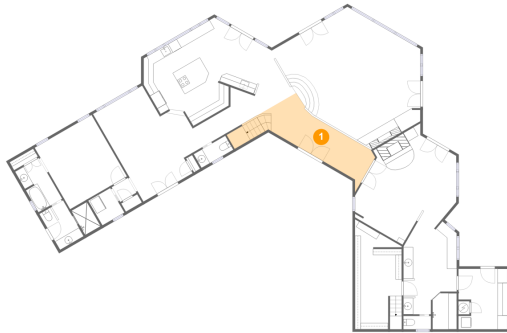

Scan captured on Mon, 31 Mar 2025 19:24:55 GMT

Information is calculated by Cubicasa technology deemed highly reliable but not guaranteed.

108 Chippewa Cove, Lake Kiowa, TX, US

#		Dimensions	sqft	Counted as living area
12	WC	7'5" x 3'3"	24 sq. ft	Yes
13	Bedroom	17'9" x 21'1"	327 sq. ft	Yes
14	Primary Bedroom	13'4" x 14'5"	192 sq. ft	Yes
15	Living Room	23'11" x 24'4"	570 sq. ft	Yes

108 Chippewa Cove, Lake Kiowa, TX, US**Room dimensions**

Floor 2

Total sqft: 1283

Living area: 565

#		Dimensions	sqft	Counted as living area
16	Open To Below	24'2" x 25'1"	512 sq. ft	No
17	Bath	6'1" x 7'11"	41 sq. ft	Yes
18	Bedroom	22'1" x 18'6"	359 sq. ft	Yes
19	Hall	7'0" x 3'3"	81 sq. ft	Yes
20	Office	10'10" x 12'3"	150 sq. ft	No

108 Chippewa Cove, Lake Kiowa, TX, US

1 Floor 1 - Foyer

Dimensions: 23'2" x 6'9"
Area: 194 sq. ft
Counted as living area: Yes

Heated: Yes
Finished: Yes
Enclosed: Yes
Contiguous: Yes
Permitted: Yes
Wet space: No
Addition: No
Conversion: No