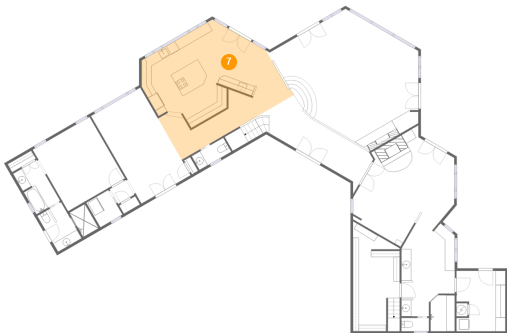

7 Floor 1 - Eat-in Kitchen

Dimensions: 25'10" x 21'7"
Area: 514 sq. ft
Counted as living area: Yes

Heated: Yes
Finished: Yes
Enclosed: Yes
Contiguous: Yes
Permitted: Yes
Wet space: No
Addition: No
Conversion: No