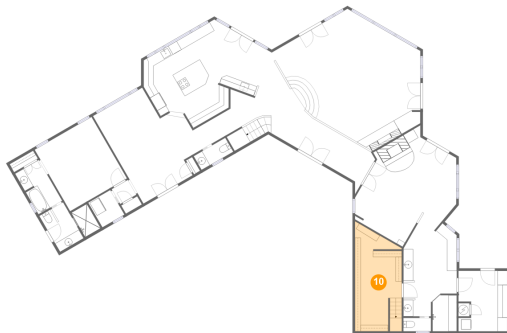

10 Floor 1 - W.I.C.

Dimensions: 9'6" x 22'3"
Area: 182 sq. ft
Counted as living area: Yes

Heated: Yes
Finished: Yes
Enclosed: Yes
Contiguous: Yes
Permitted: Yes
Wet space: No
Addition: No
Conversion: No