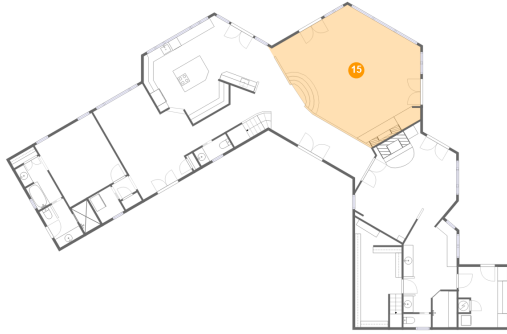

Heated: Yes
Finished: Yes
Enclosed: Yes
Contiguous: Yes
Permitted: Yes
Wet space: No
Addition: No
Conversion: No

108 Chippewa Cove, Lake Kiowa, TX, US

15 Floor 1 - Living Room

Dimensions: 23'11" x 24'4"
Area: 570 sq. ft
Counted as living area: Yes