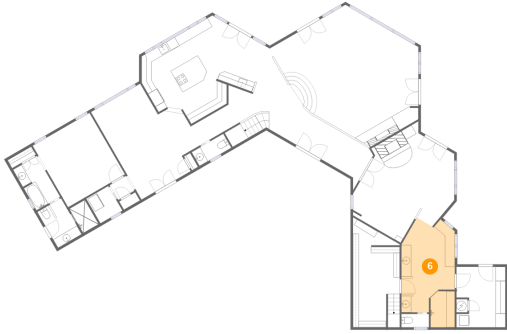

108 Chippewa Cove, Lake Kiowa, TX, US

6 Floor 1 - Bath

Dimensions: 10'10" x 21'11"
Area: 203 sq. ft
Counted as living area: Yes

Heated: Yes
Finished: Yes
Enclosed: Yes
Contiguous: Yes
Permitted: Yes
Wet space: Yes
Addition: No
Conversion: No