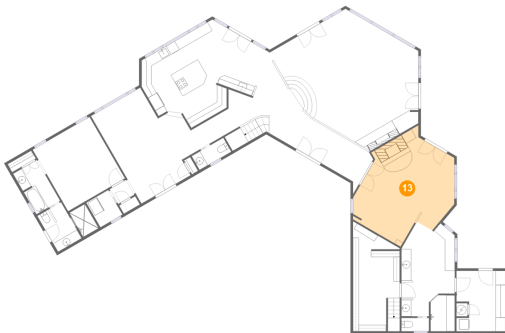

13 Floor 1 - Bedroom

Dimensions: 17'9" x 21'1"
Area: 327 sq. ft
Counted as living area: Yes

Heated: Yes
Finished: Yes
Enclosed: Yes
Contiguous: Yes
Permitted: Yes
Wet space: No
Addition: No
Conversion: No