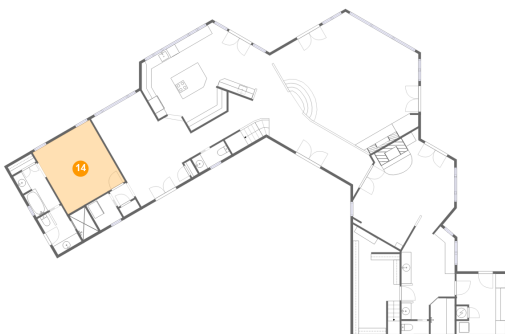

14 Floor 1 - Primary Bedroom

Dimensions: 13'4" x 14'5"
Area: 192 sq. ft
Counted as living area: Yes

Heated: Yes
Finished: Yes
Enclosed: Yes
Contiguous: Yes
Permitted: Yes
Wet space: No
Addition: No
Conversion: No