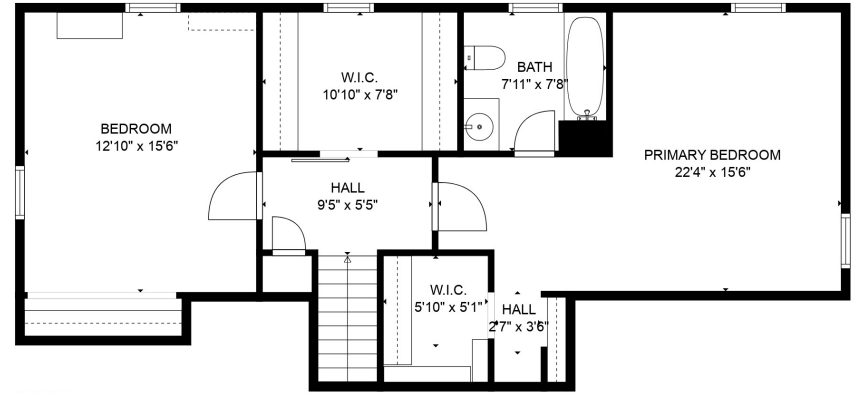

FLOOR 2

FLOOR 3

FLOOR 1

Total scanned area: 2548 sq. ft