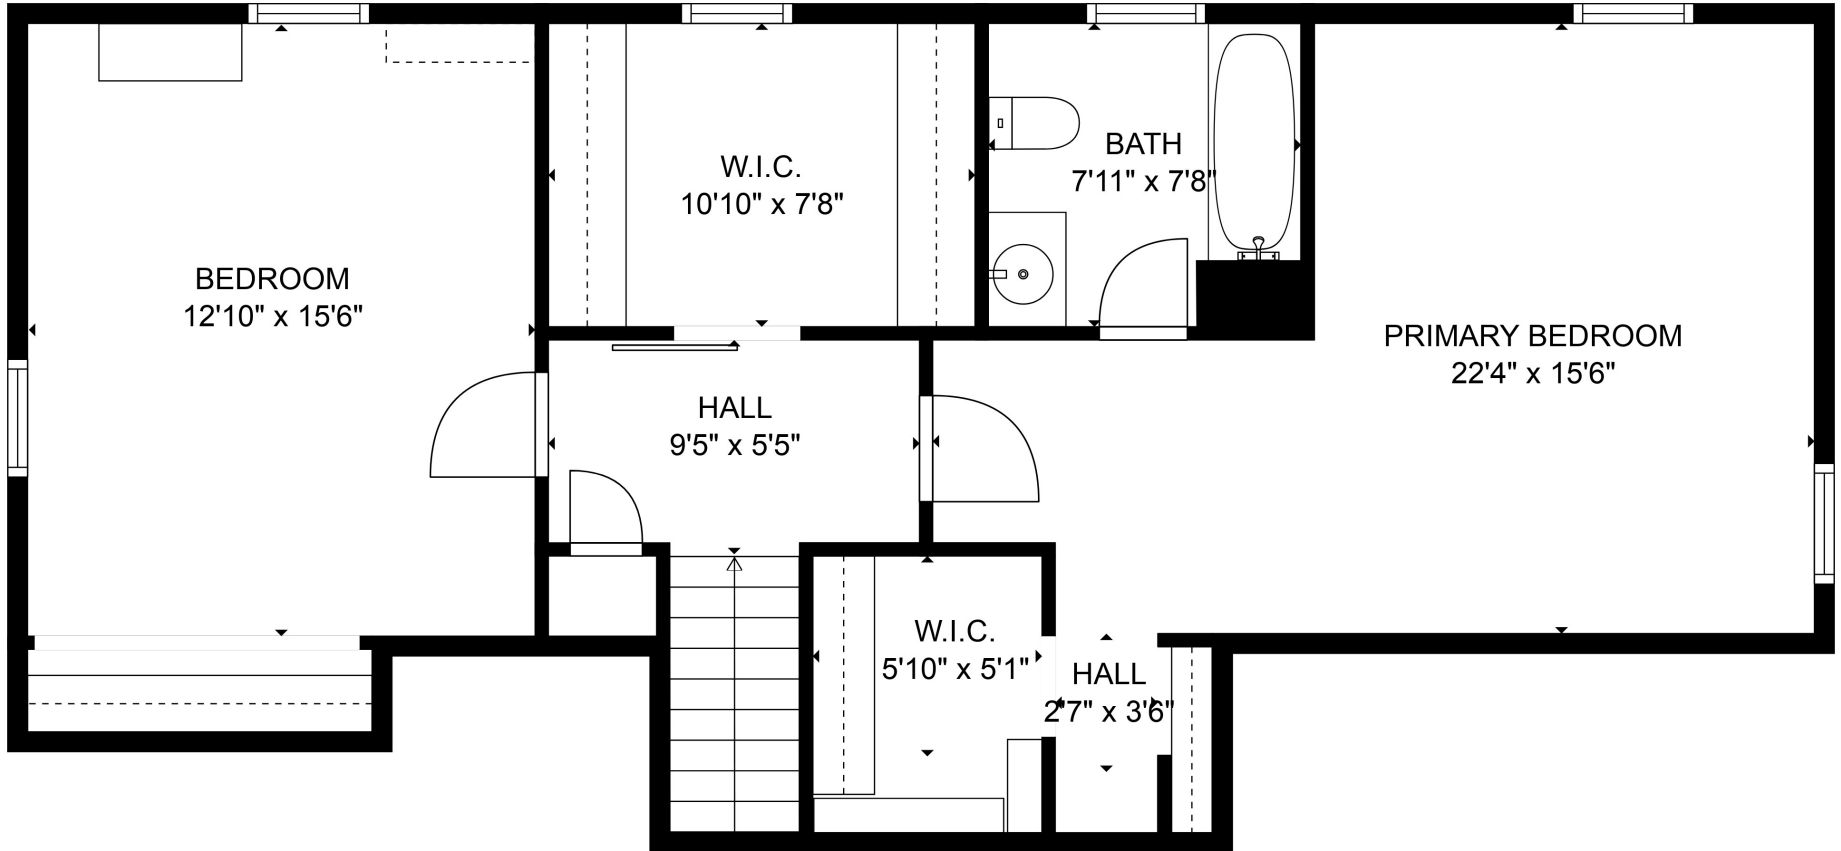

FLOOR 2

FLOOR 3

FLOOR 1

Total scanned area: 2548 sq. ft