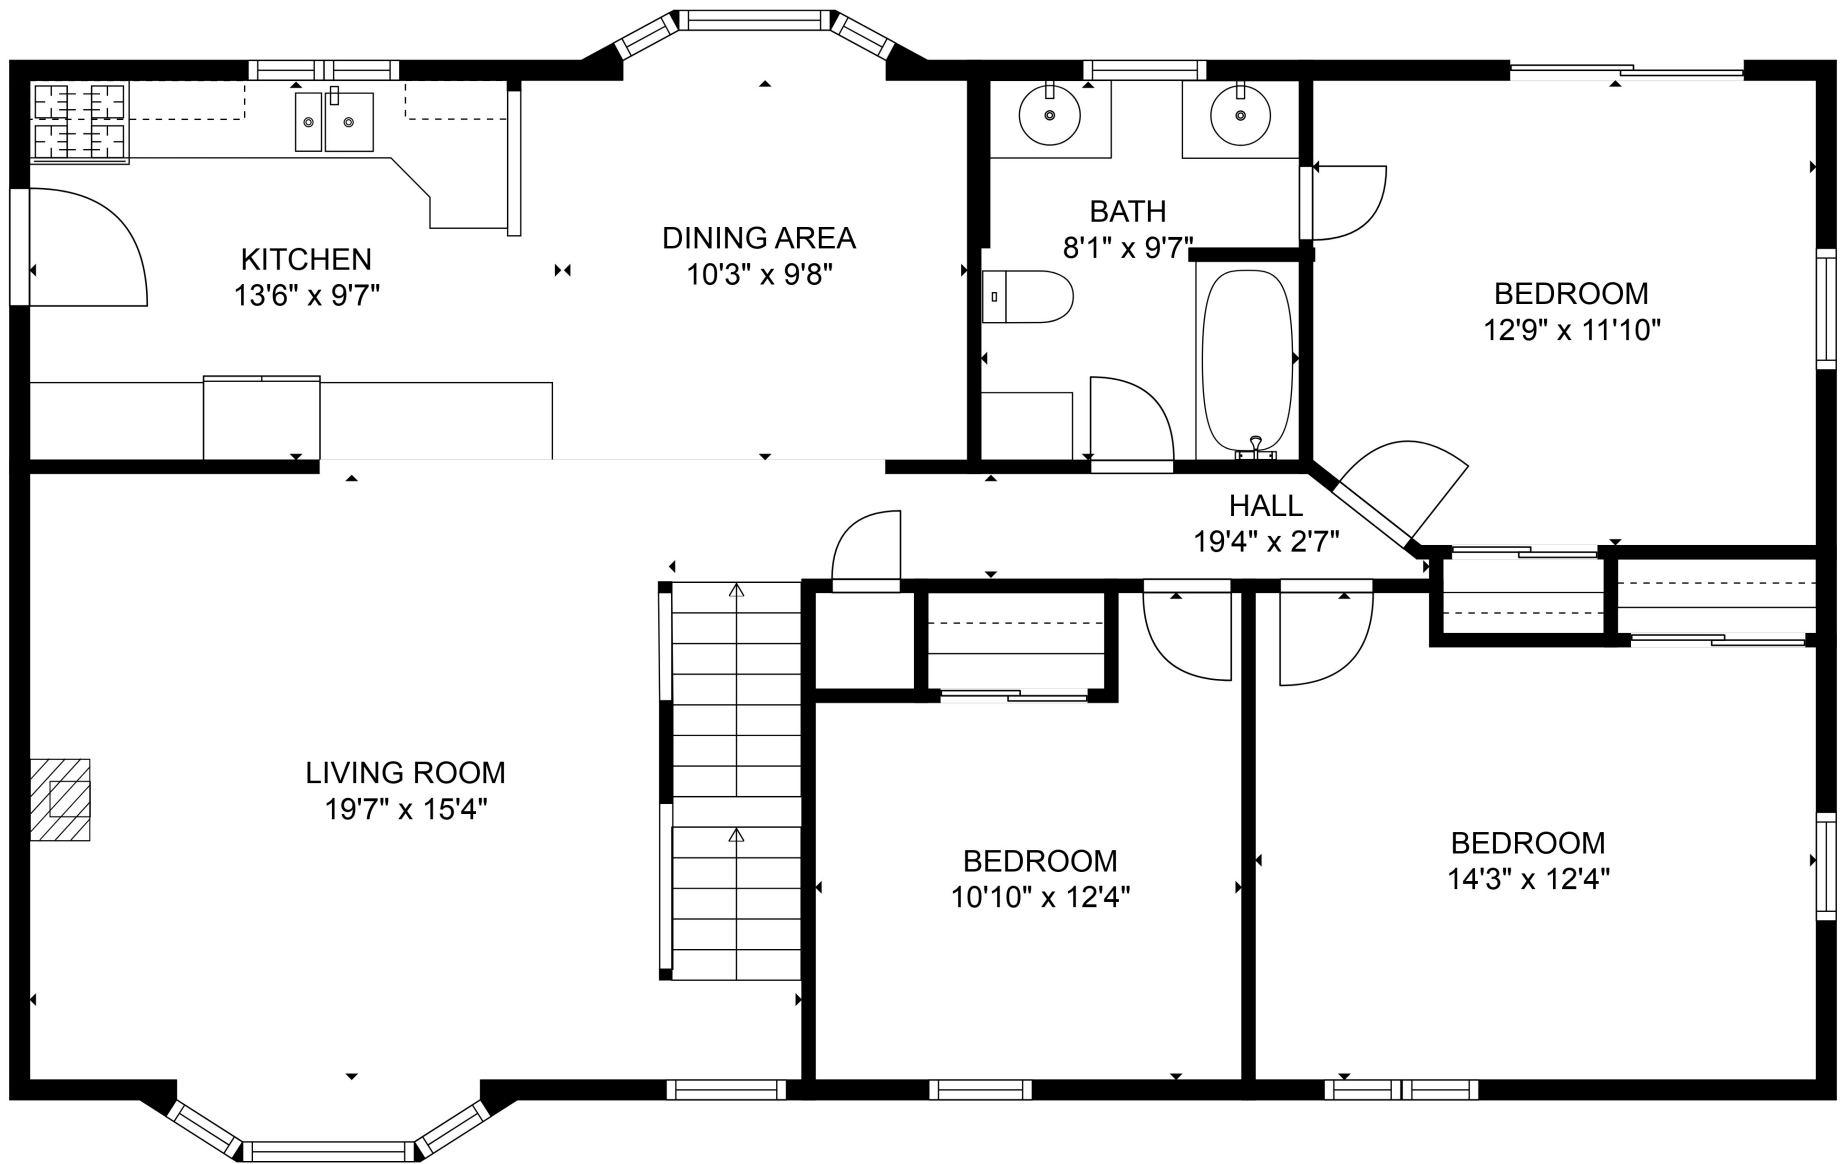

FLOOR 2

FLOOR 3

FLOOR 1

Total scanned area: 2548 sq. ft