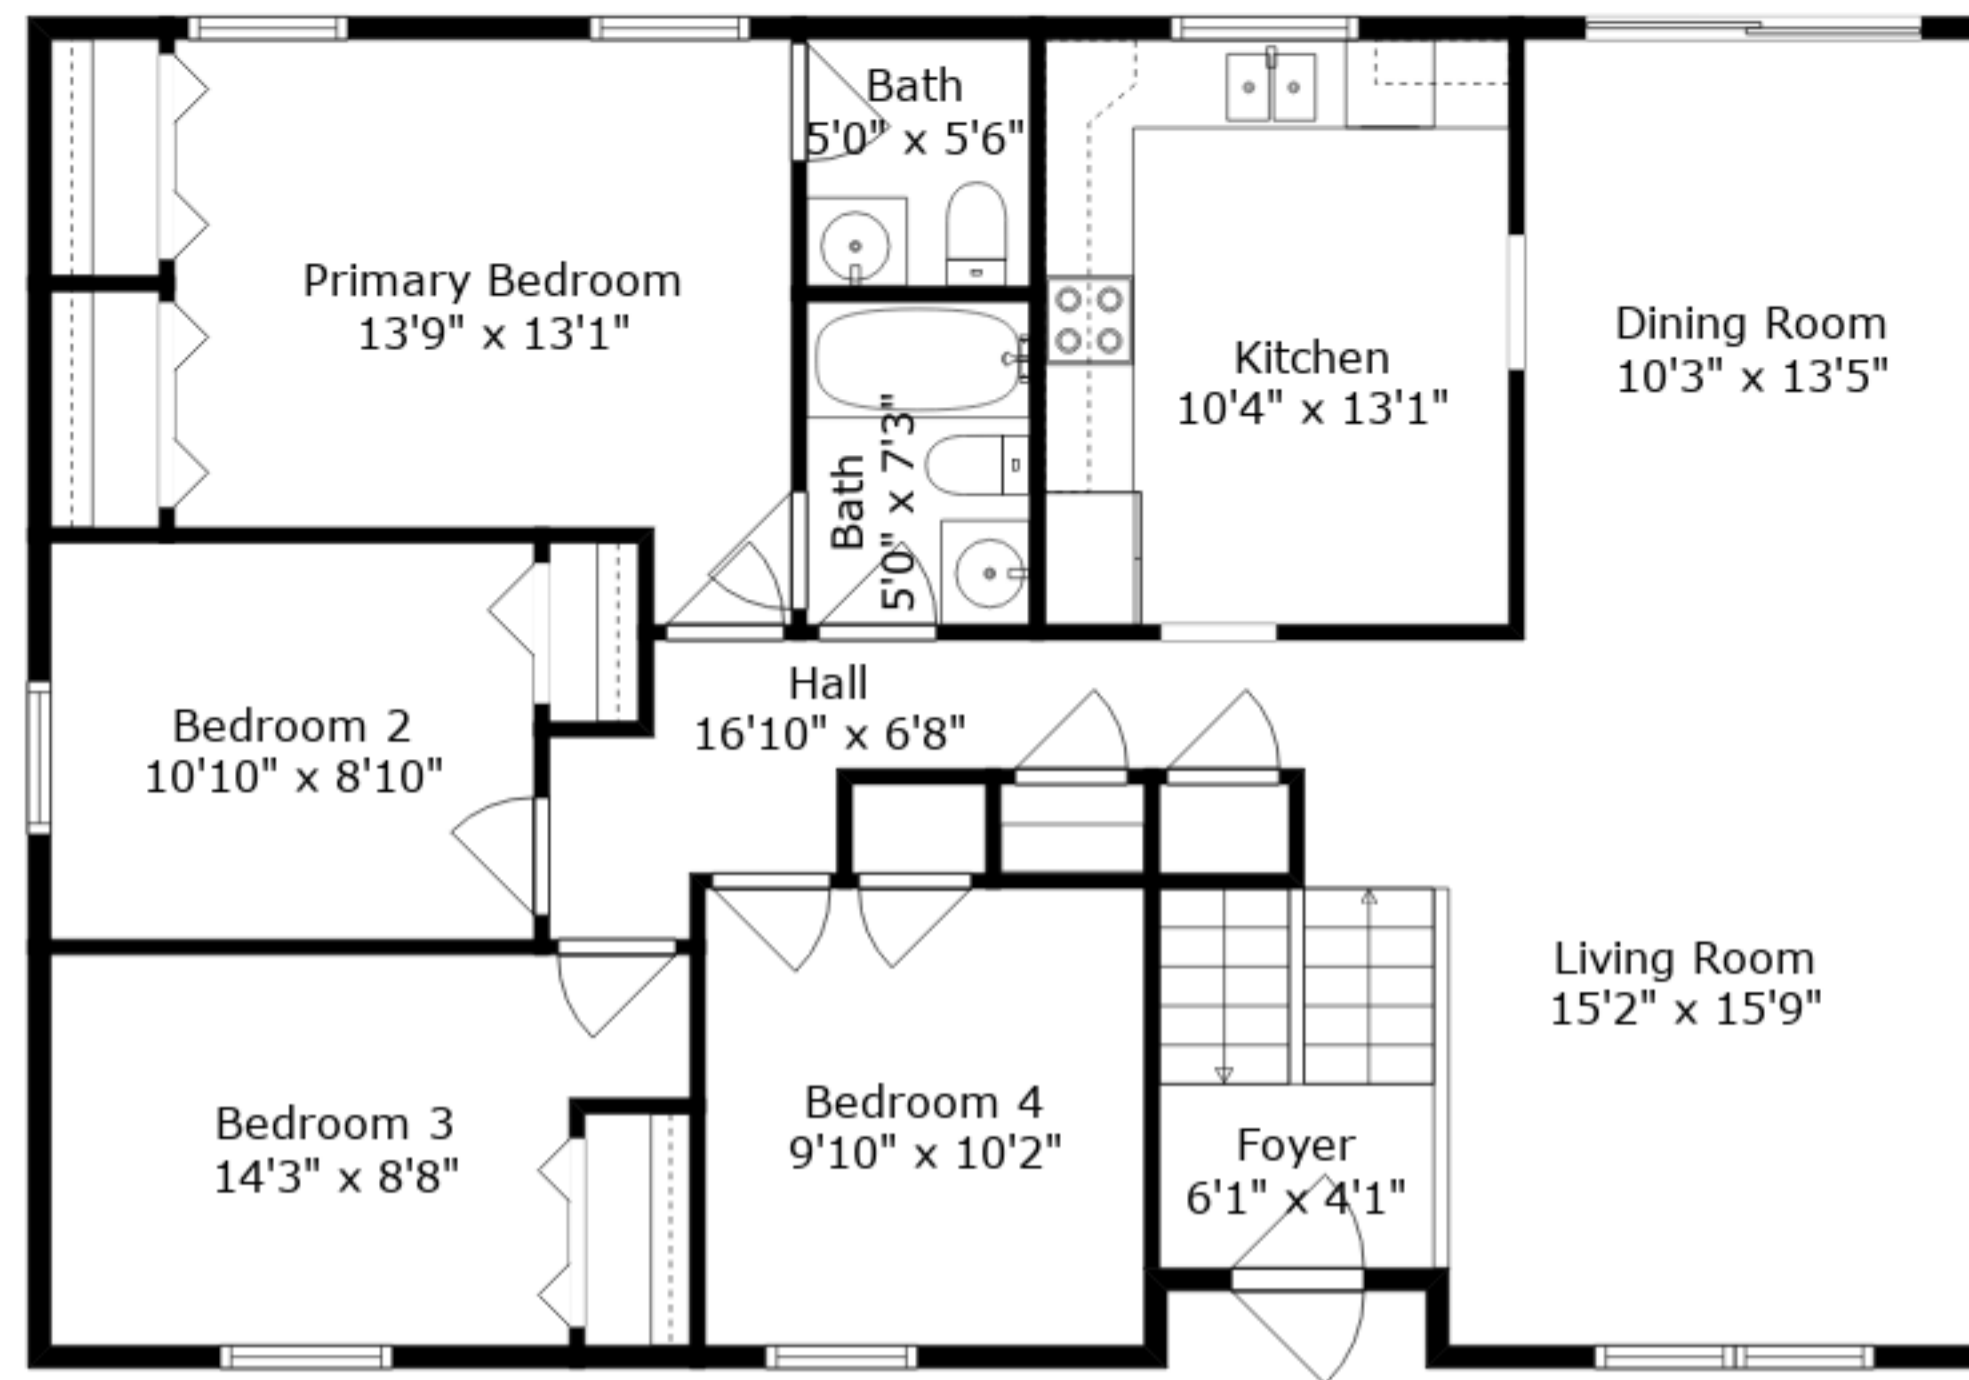

**ESTIMATED AREAS**  
 GLA LOWER FLOOR: 497 sq. ft EXCLUDED AREAS 633 sq. ft  
 GLA MAIN FLOOR: 1319 sq. ft EXCLUDED AREAS 0 sq. ft  
 Total GLA 1816 sq. ft, total area 2449 sq. ft

Sizes And Dimensions Are Approximate. Actual May Vary.

Main Floor

Lower Floor

**ESTIMATED AREAS**

GLA LOWER FLOOR: 497 sq. ft EXCLUDED AREAS 633 sq. ft  
 GLA MAIN FLOOR: 1319 sq. ft EXCLUDED AREAS 0 sq. ft  
 Total GLA 1816 sq. ft, total area 2449 sq. ft

Sizes And Dimensions Are Approximate. Actual May Vary.