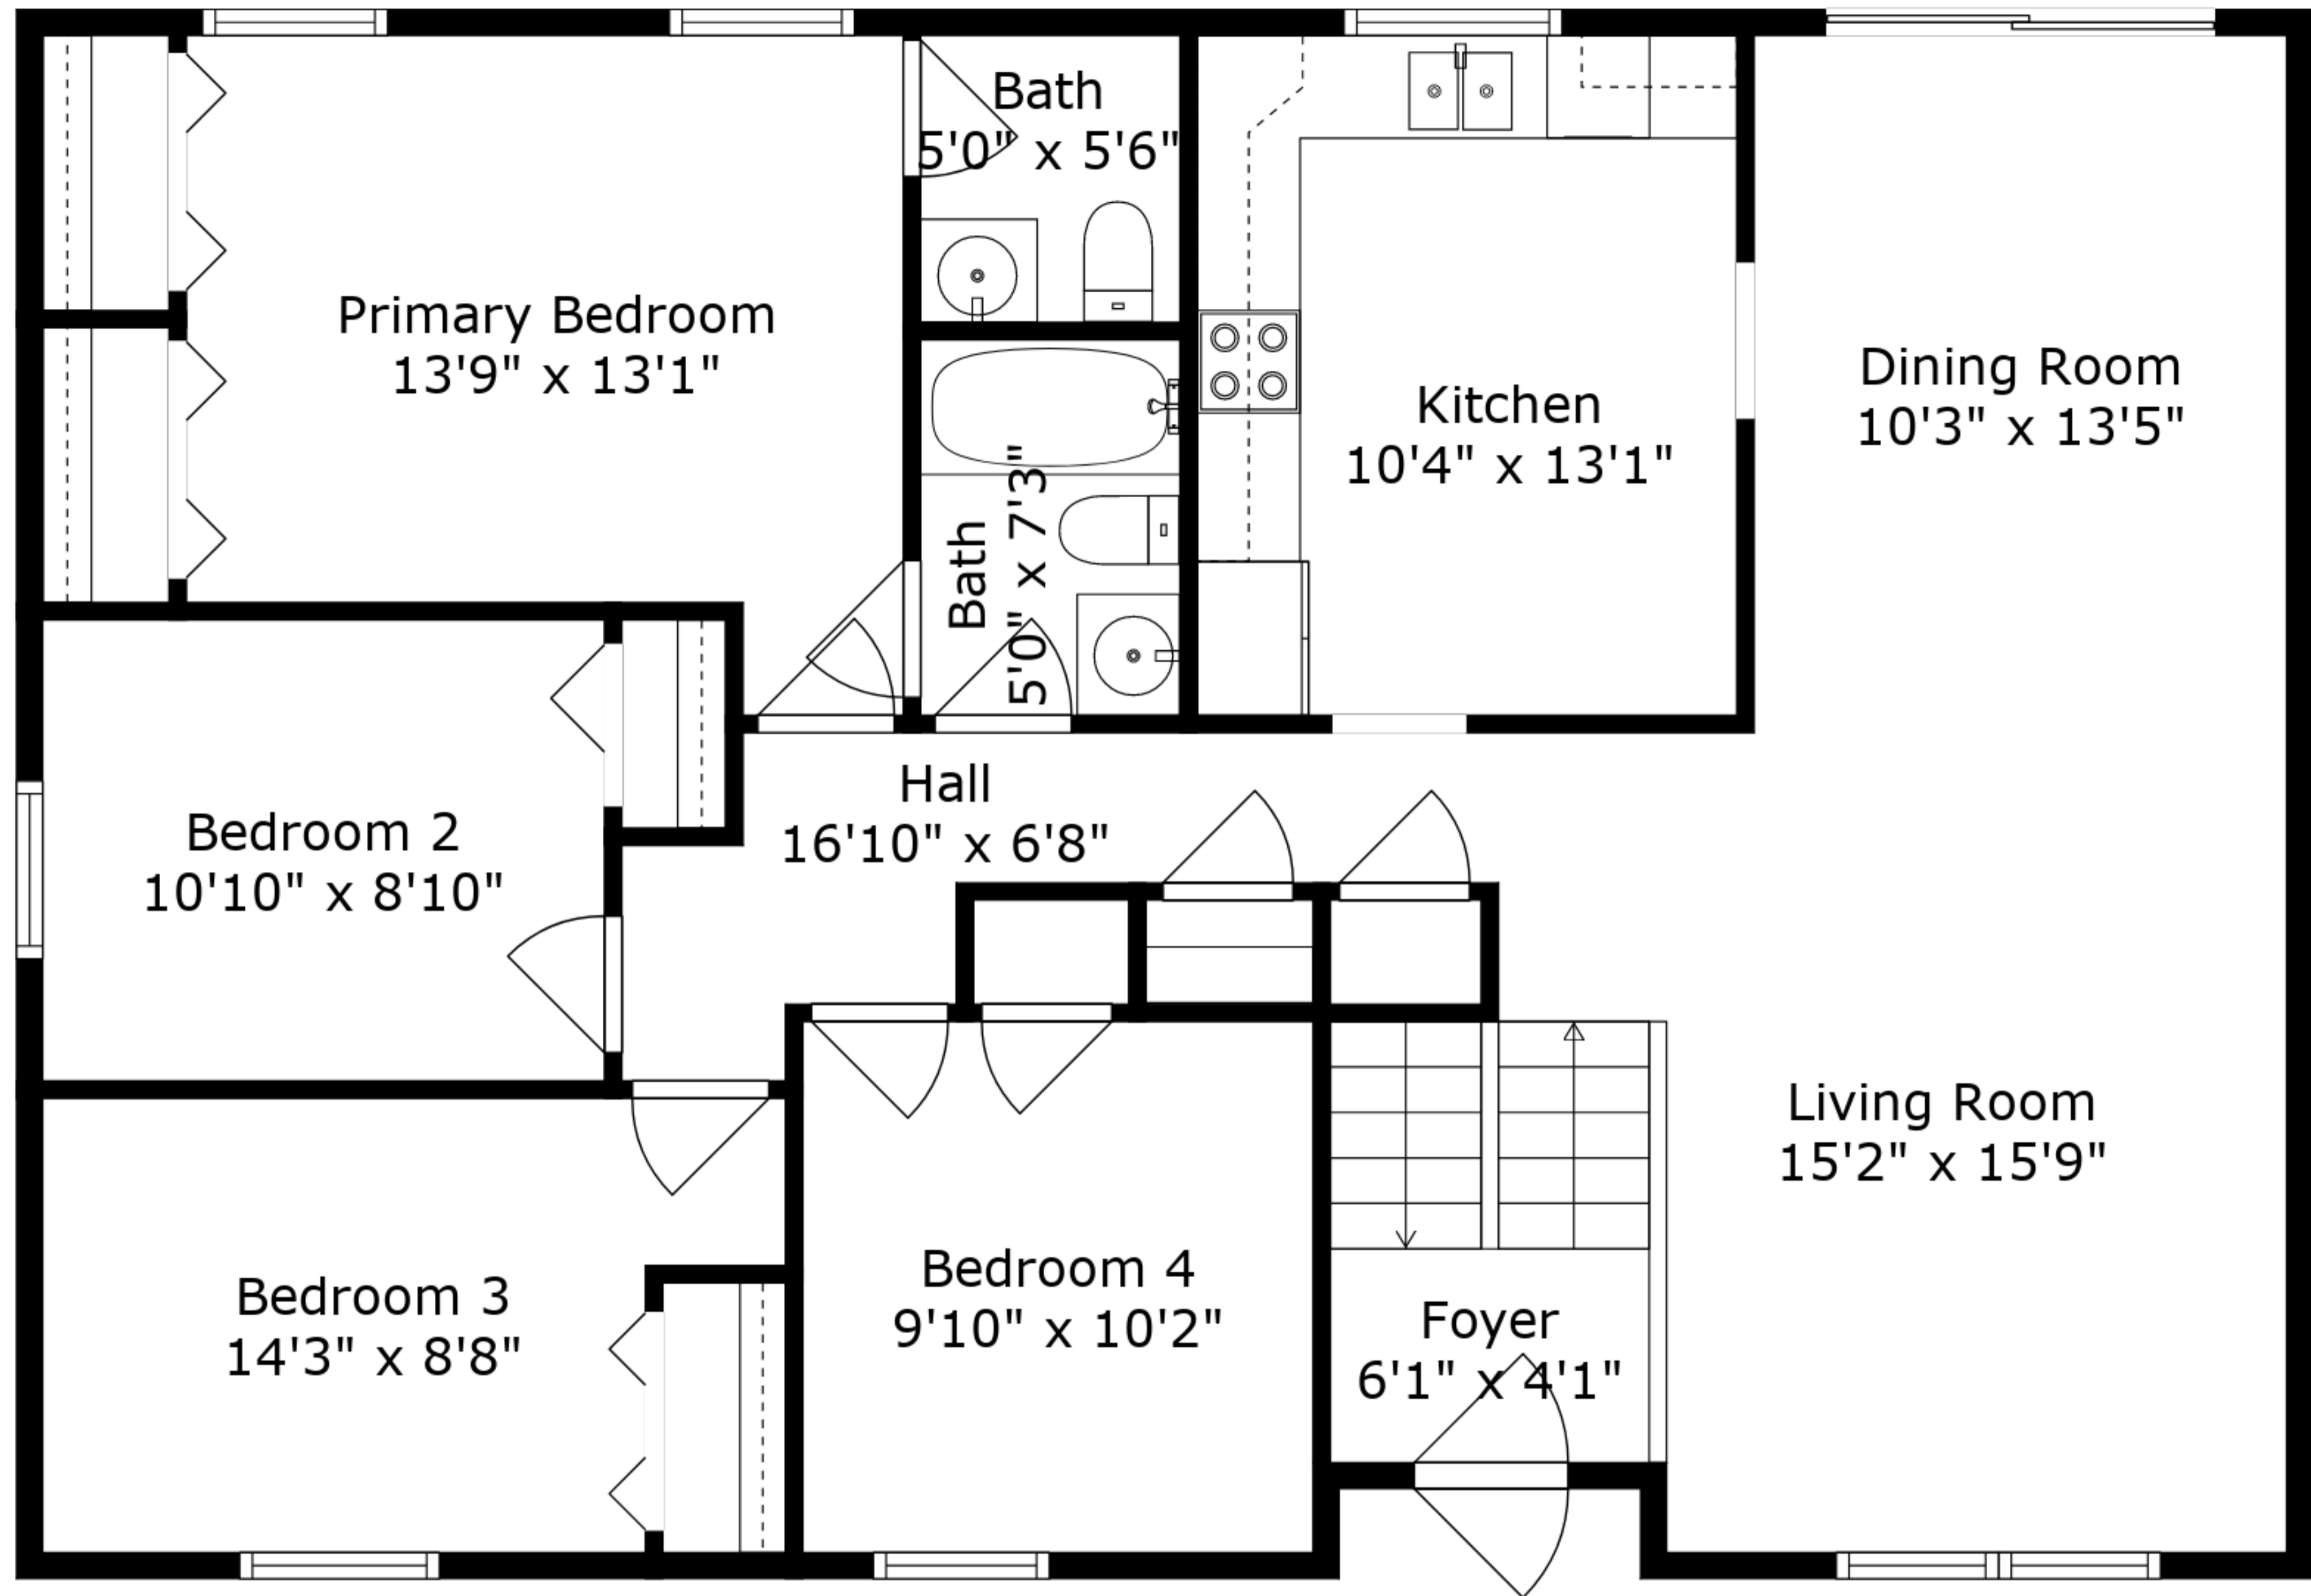

**ESTIMATED AREAS**  
 GLA LOWER FLOOR: 497 sq. ft EXCLUDED AREAS 633 sq. ft  
 GLA MAIN FLOOR: 1319 sq. ft EXCLUDED AREAS 0 sq. ft  
 Total GLA 1816 sq. ft, total area 2449 sq. ft

Sizes And Dimensions Are Approximate. Actual May Vary.

Main Floor

Lower Floor

**ESTIMATED AREAS**

GLA LOWER FLOOR: 497 sq. ft EXCLUDED AREAS 633 sq. ft  
 GLA MAIN FLOOR: 1319 sq. ft EXCLUDED AREAS 0 sq. ft  
 Total GLA 1816 sq. ft, total area 2449 sq. ft

Sizes And Dimensions Are Approximate. Actual May Vary.