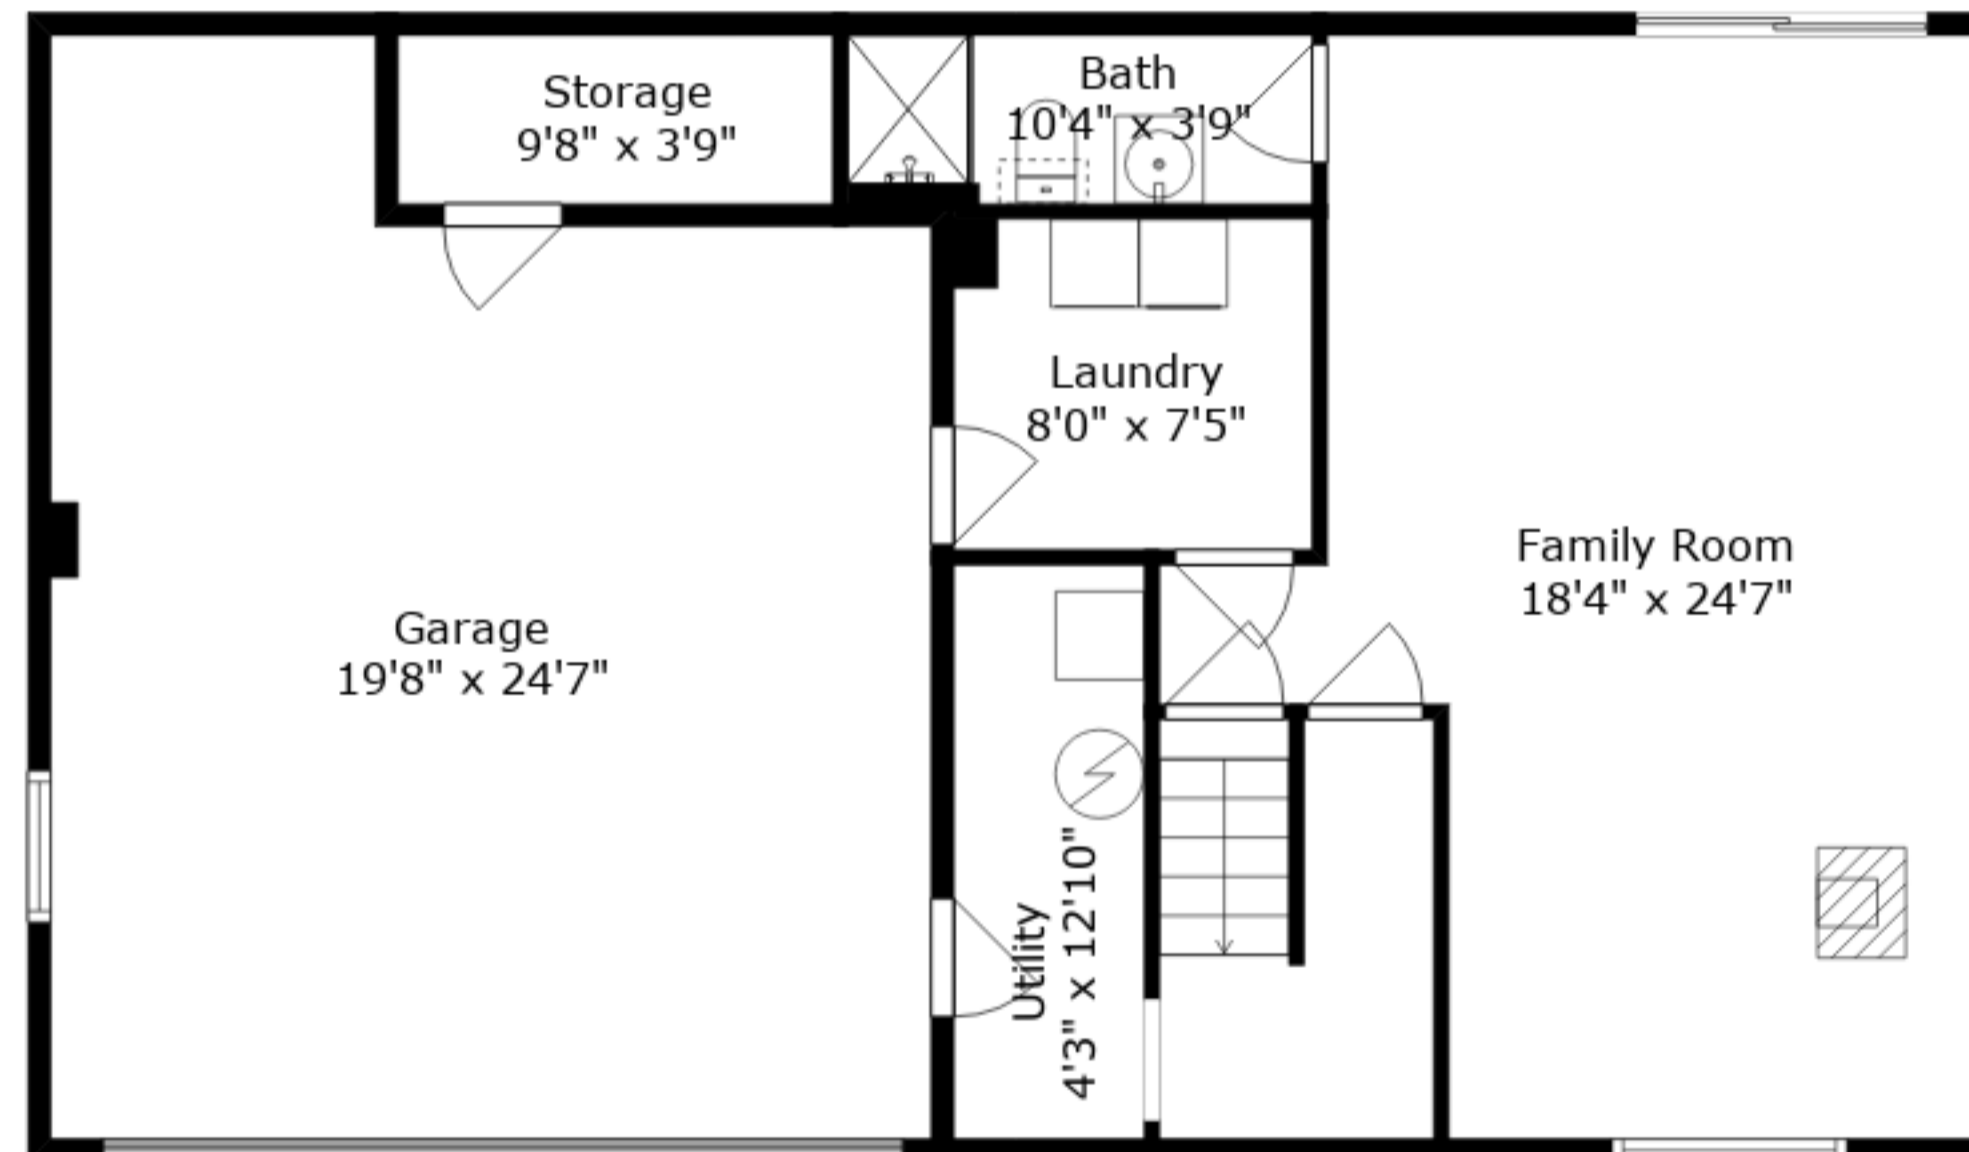

**ESTIMATED AREAS**  
 GLA LOWER FLOOR: 497 sq. ft EXCLUDED AREAS 633 sq. ft  
 GLA MAIN FLOOR: 1319 sq. ft EXCLUDED AREAS 0 sq. ft  
 Total GLA 1816 sq. ft, total area 2449 sq. ft

Sizes And Dimensions Are Approximate. Actual May Vary.

Main Floor

Lower Floor

**ESTIMATED AREAS**

GLA LOWER FLOOR: 497 sq. ft EXCLUDED AREAS 633 sq. ft  
 GLA MAIN FLOOR: 1319 sq. ft EXCLUDED AREAS 0 sq. ft  
 Total GLA 1816 sq. ft, total area 2449 sq. ft

Sizes And Dimensions Are Approximate. Actual May Vary.