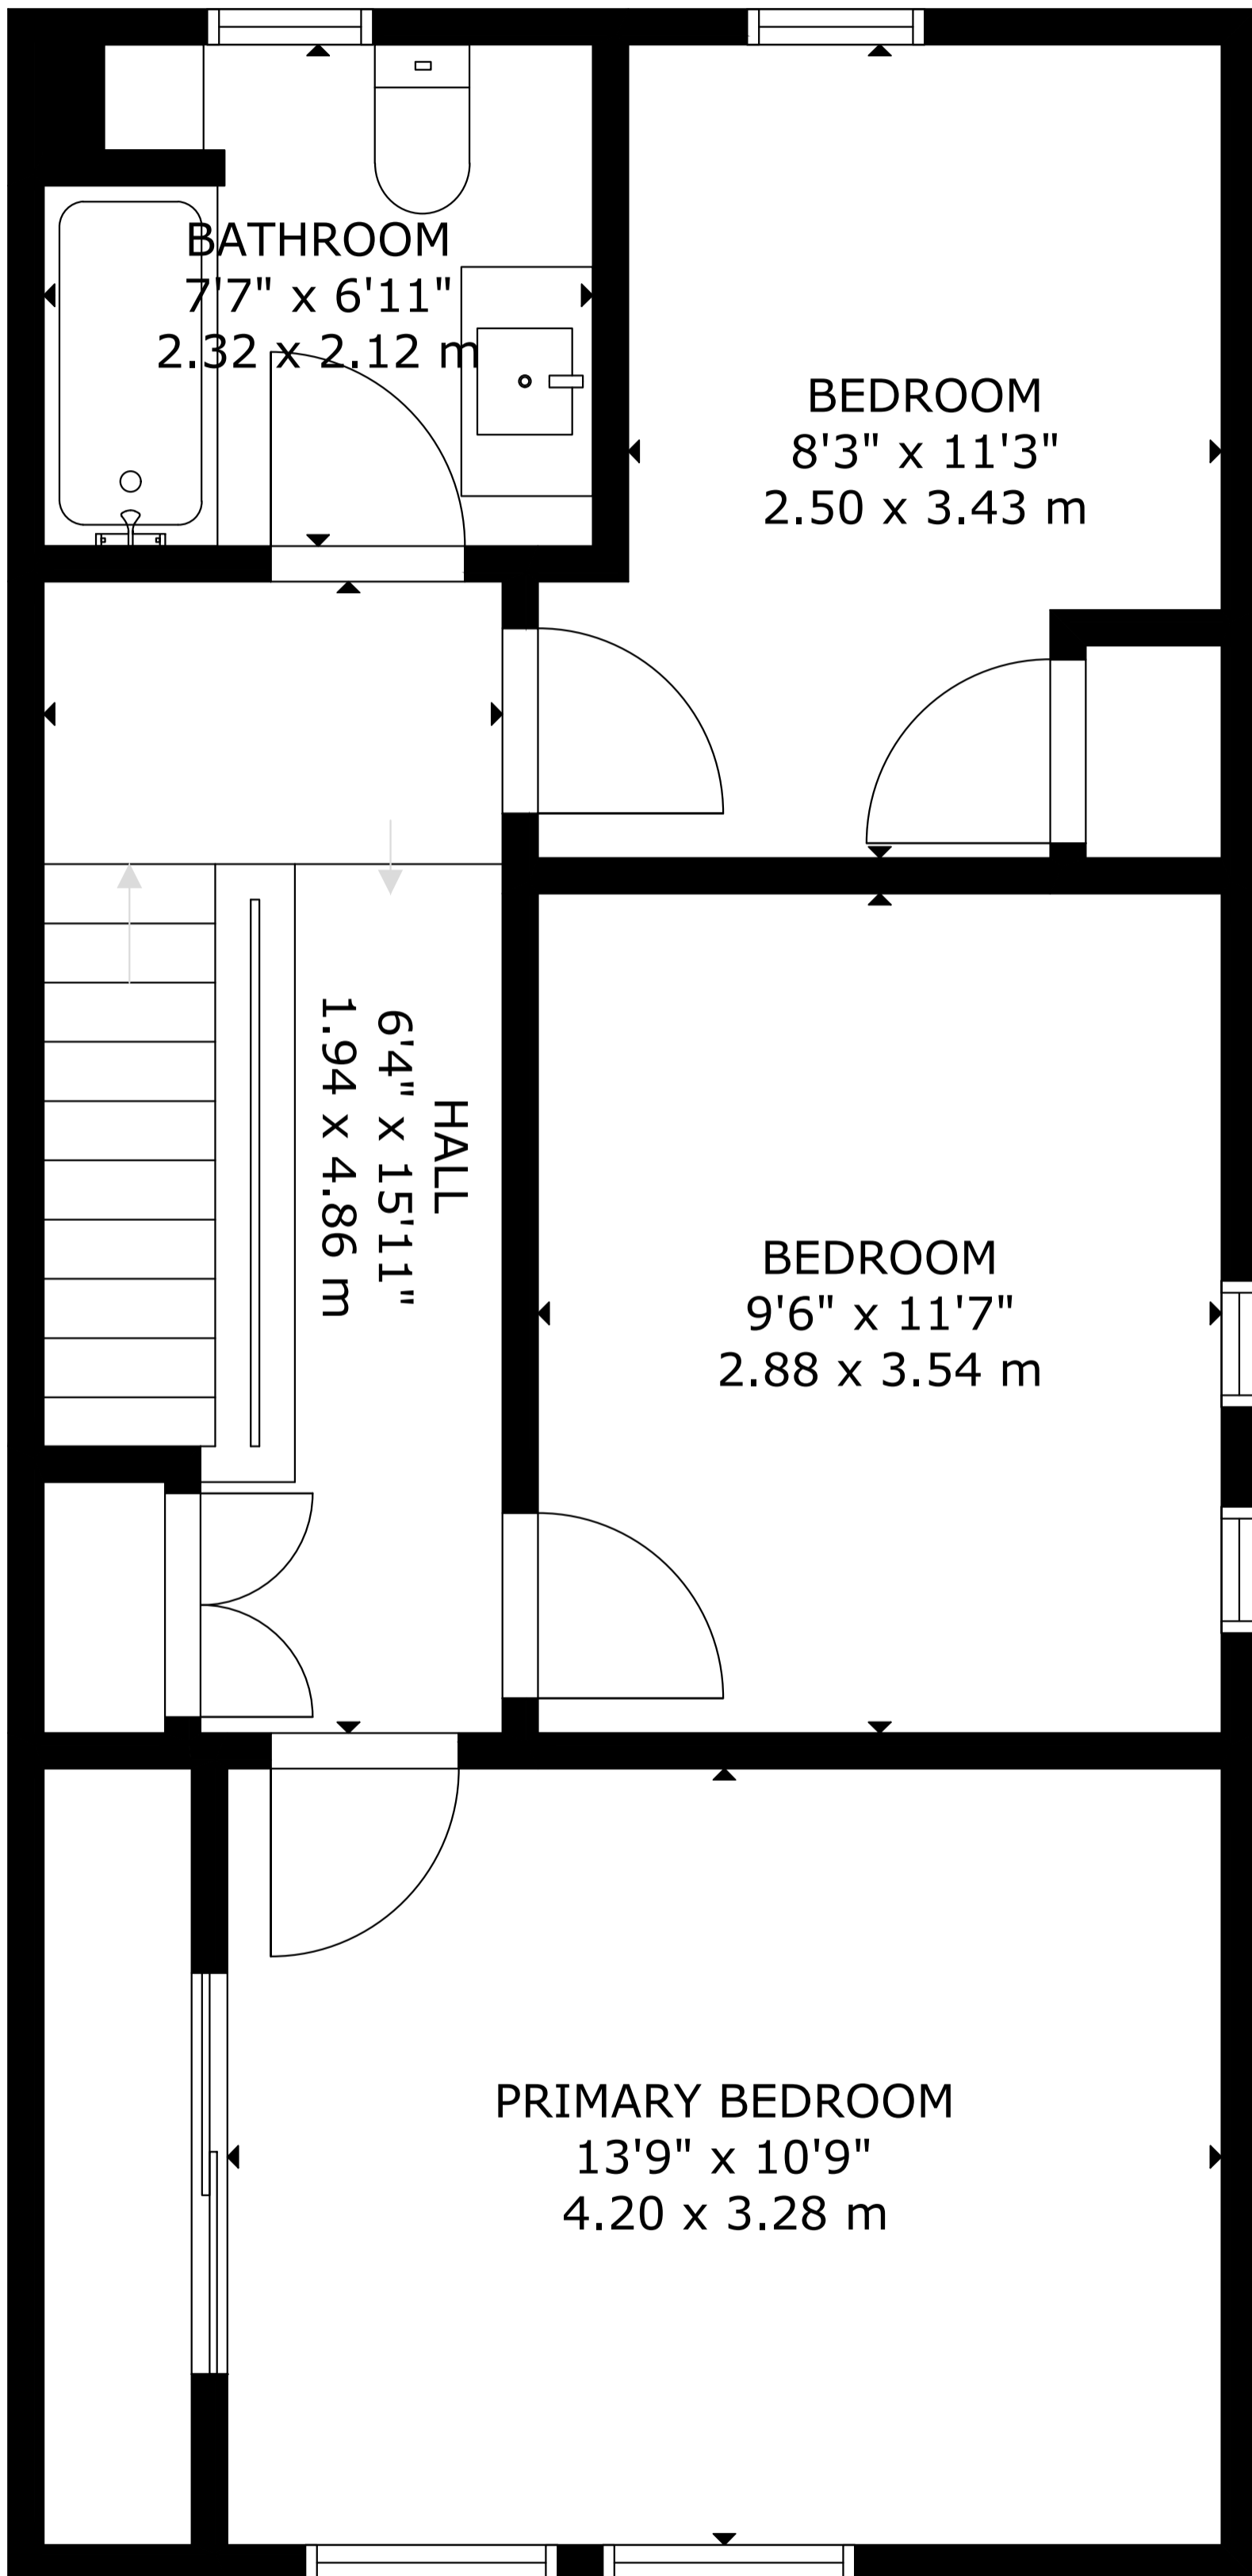

45 Lambton Avenue

LOWER FLOOR

MAIN FLOOR

UPPER LEVEL 1

GROSS INTERNAL AREA
 MAIN FLOOR: 52 m²/558 sq.ft, UPPER LEVEL 1: 52 m²/565 sq.ft
 LOWER FLOOR: 47 m²/506 sq.ft
 TOTAL: 151 m²/1,629 sq.ft
 SIZE AND DIMENSIONS ARE APPROXIMATE, ACTUAL MAY VARY