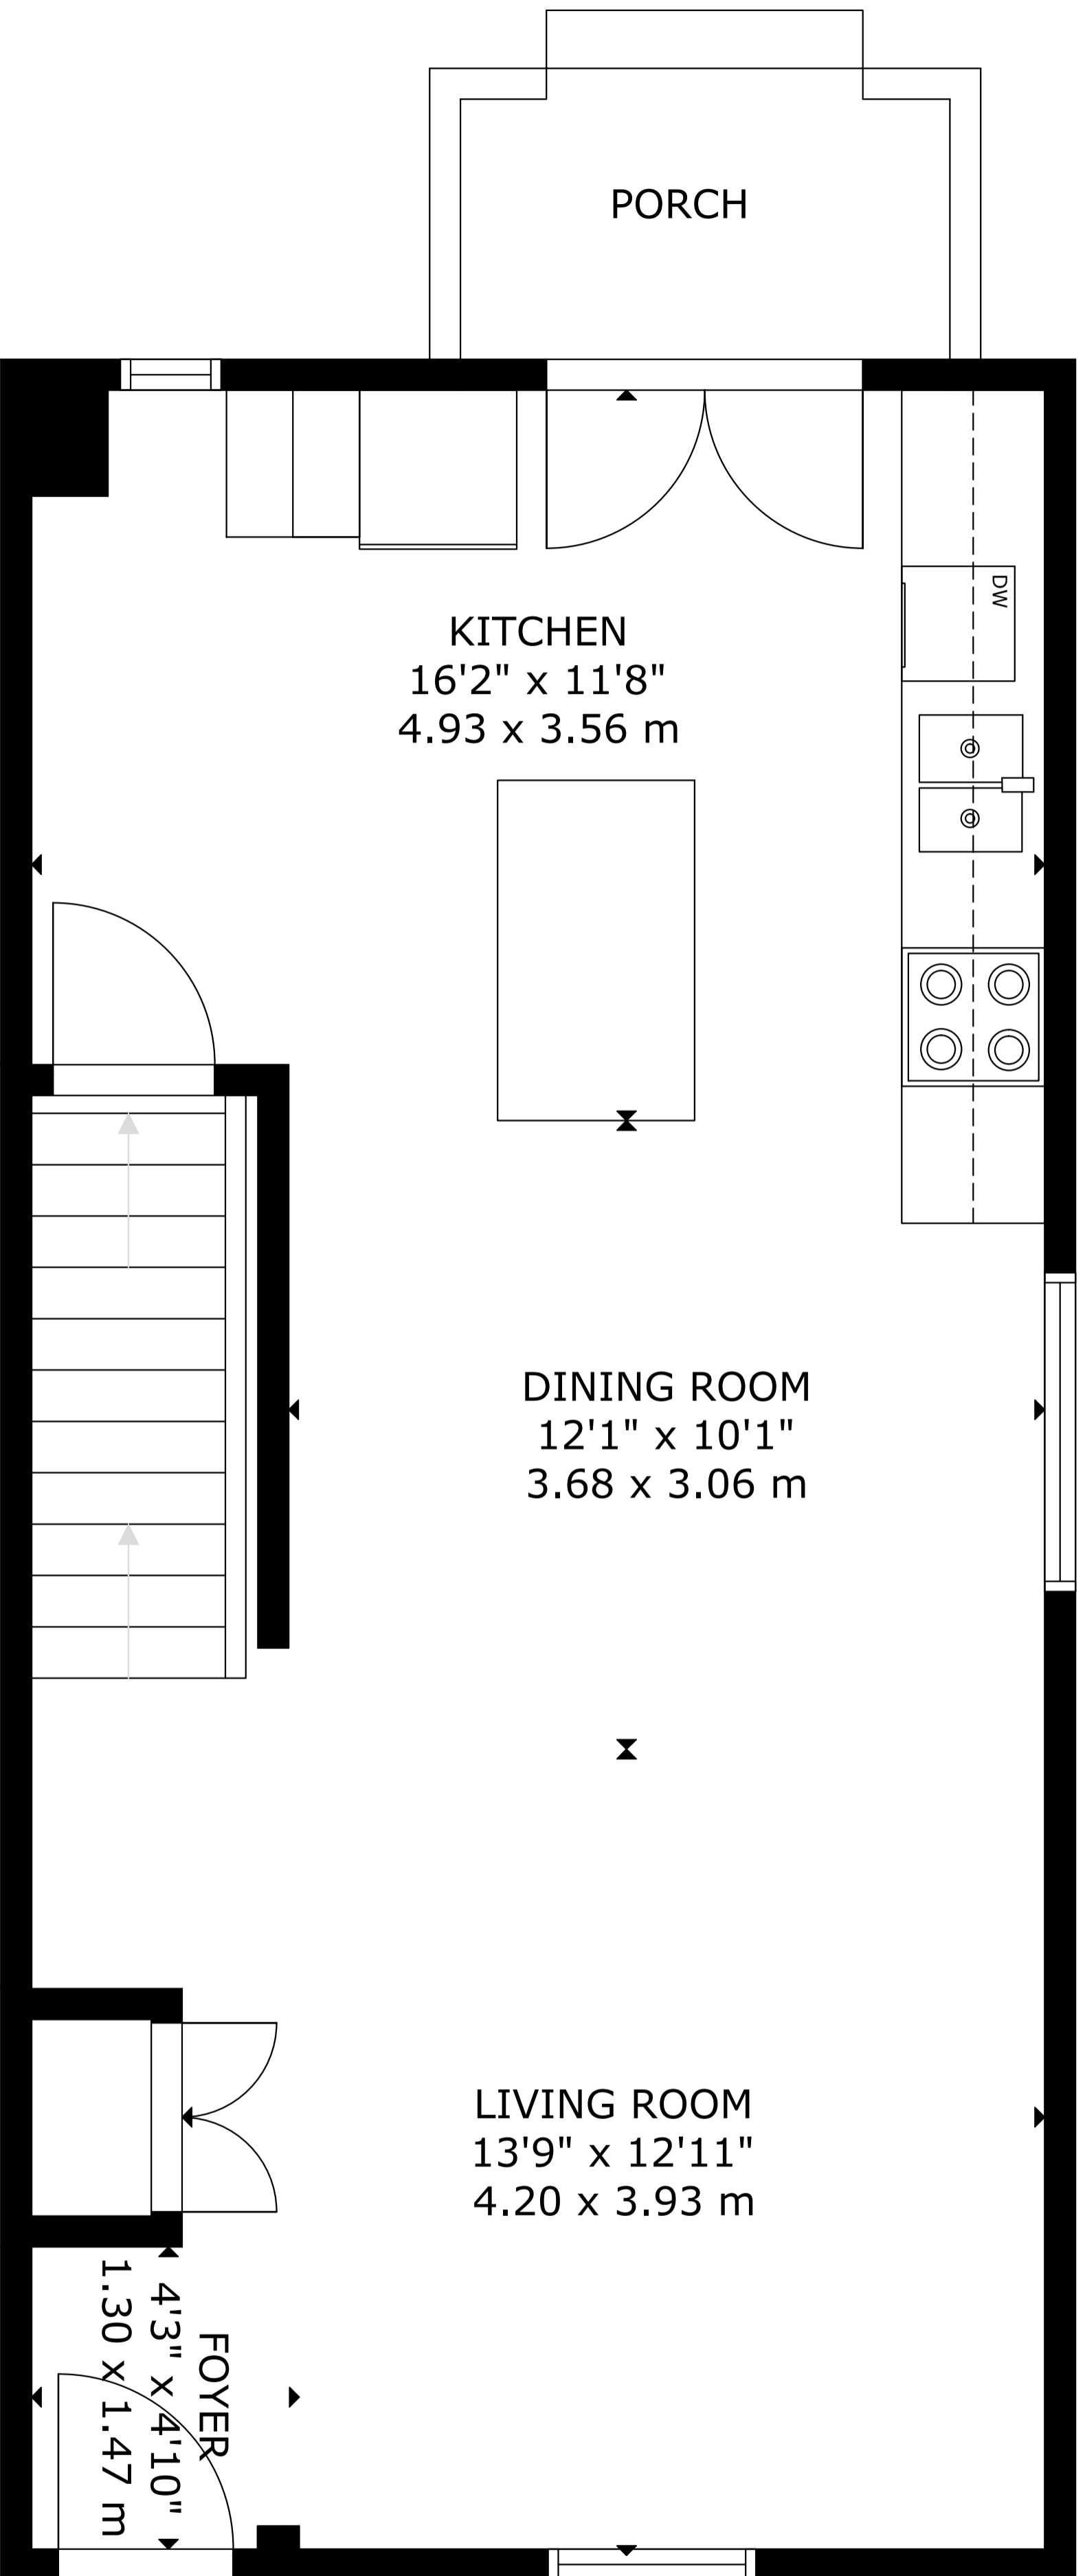

45 Lambton Avenue

LOWER FLOOR

MAIN FLOOR

UPPER LEVEL 1

GROSS INTERNAL AREA
 MAIN FLOOR: 52 m²/558 sq.ft, UPPER LEVEL 1: 52 m²/565 sq.ft
 LOWER FLOOR: 47 m²/506 sq.ft
 TOTAL: 151 m²/1,629 sq.ft
 SIZE AND DIMENSIONS ARE APPROXIMATE, ACTUAL MAY VARY