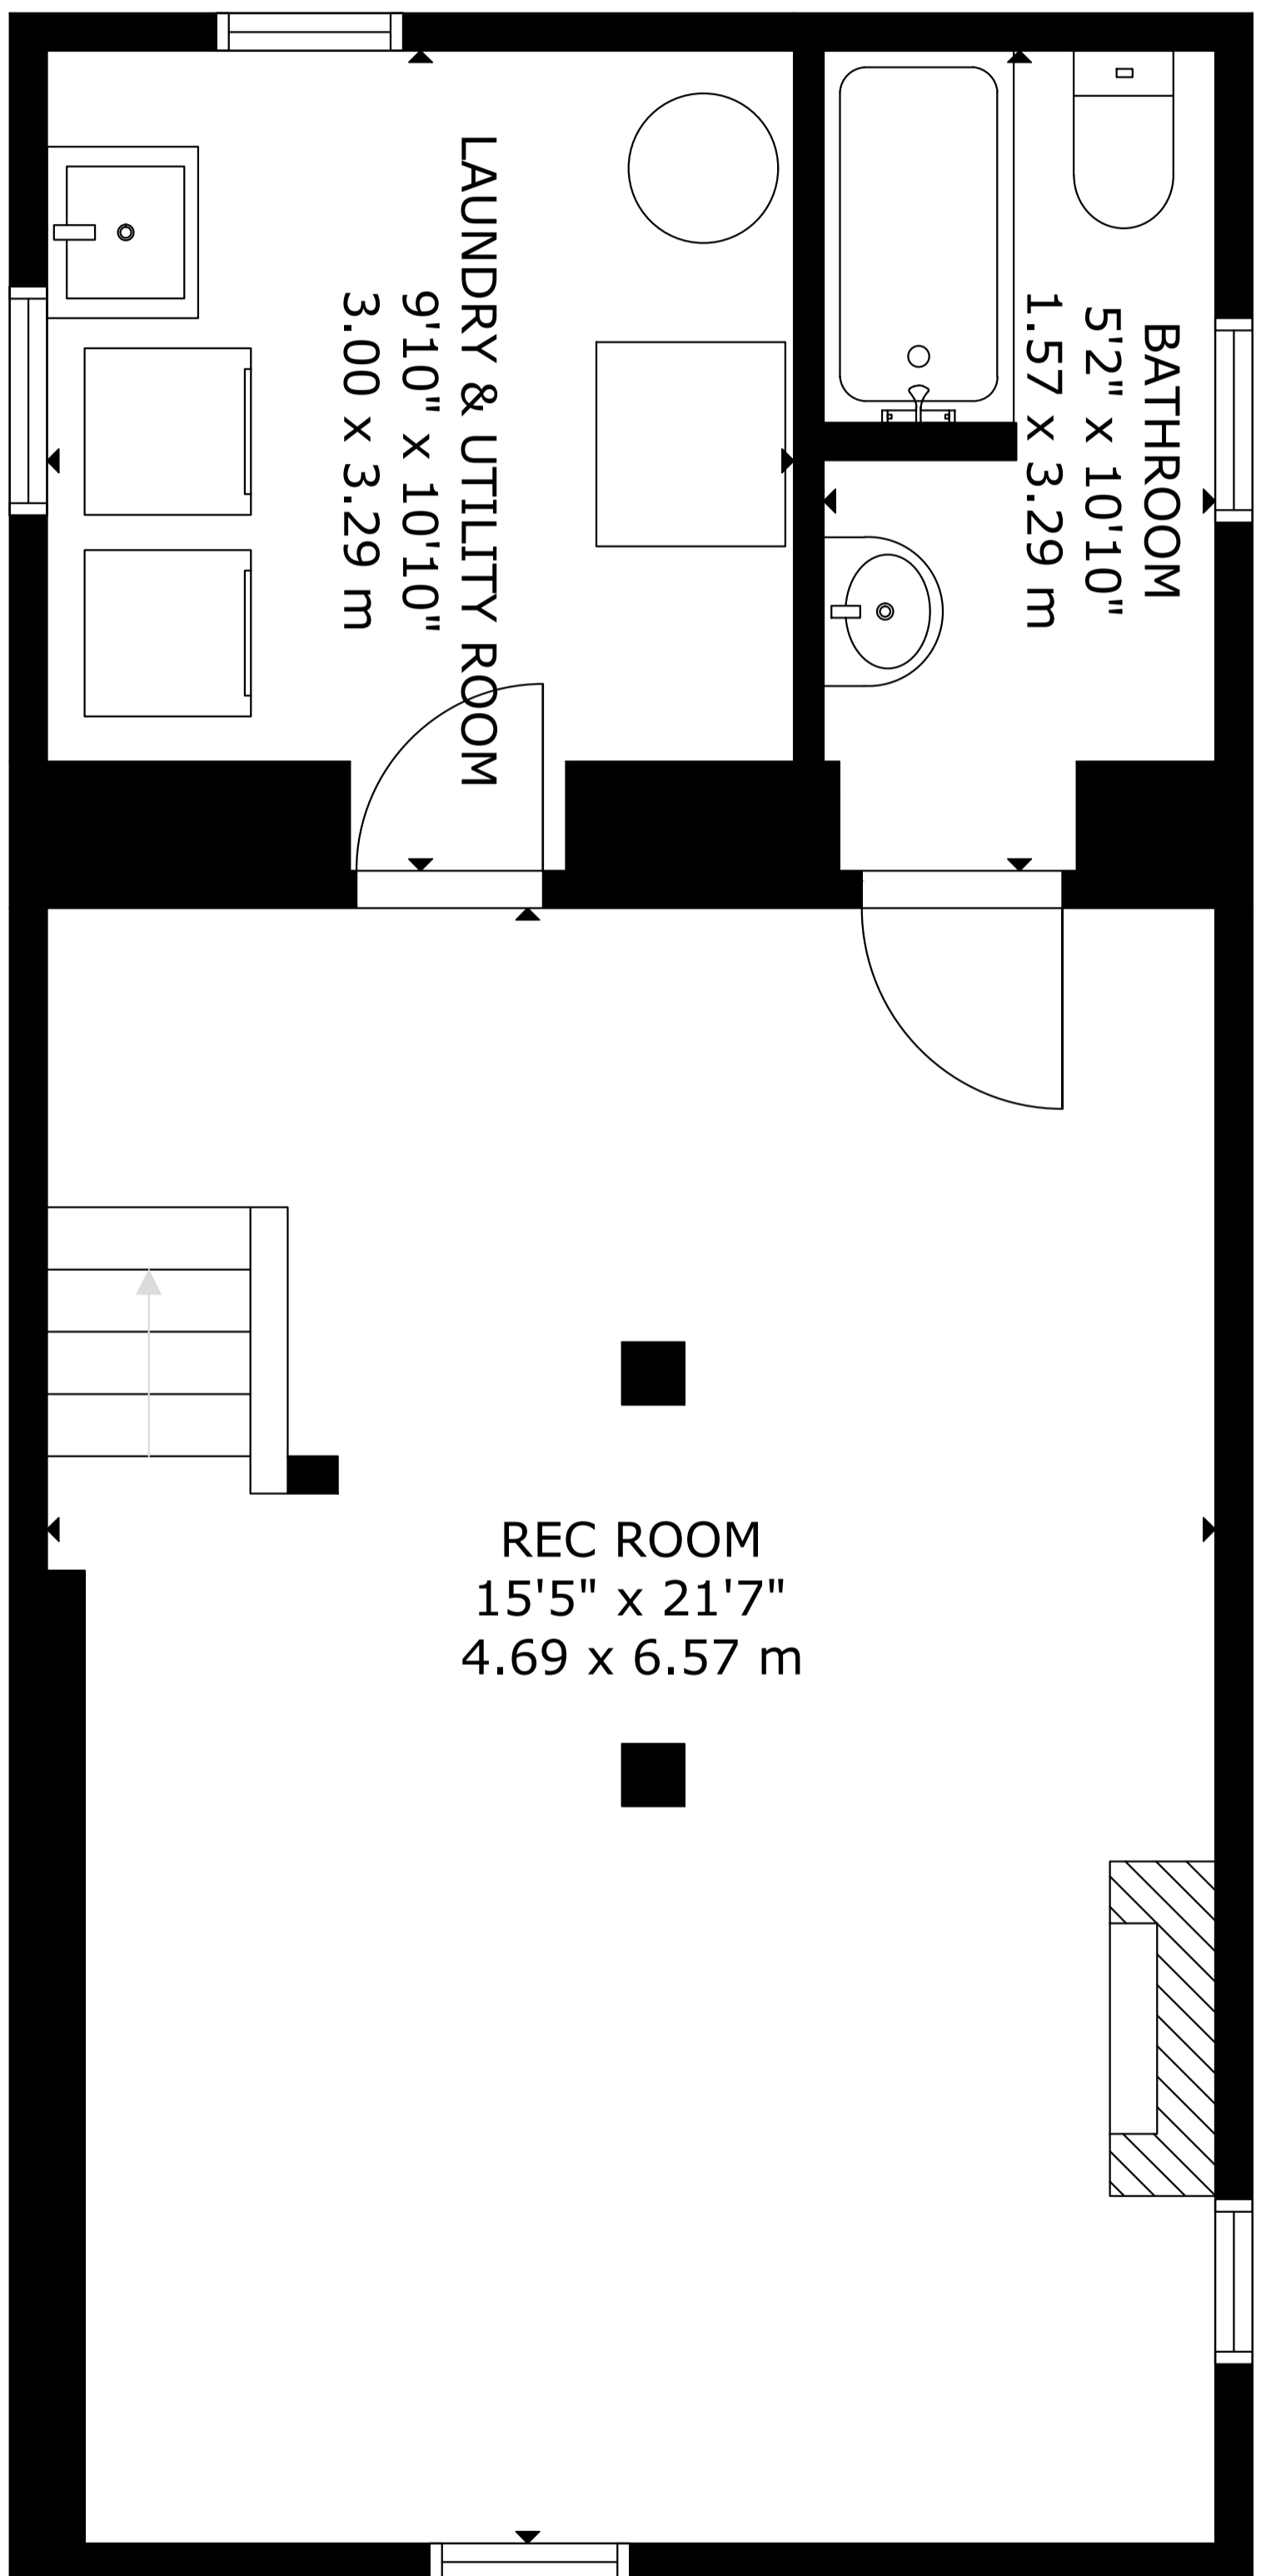

45 Lambton Avenue

LOWER FLOOR

MAIN FLOOR

UPPER LEVEL 1

GROSS INTERNAL AREA
 MAIN FLOOR: 52 m²/558 sq.ft, UPPER LEVEL 1: 52 m²/565 sq.ft
 LOWER FLOOR: 47 m²/506 sq.ft
 TOTAL: 151 m²/1,629 sq.ft
 SIZE AND DIMENSIONS ARE APPROXIMATE, ACTUAL MAY VARY