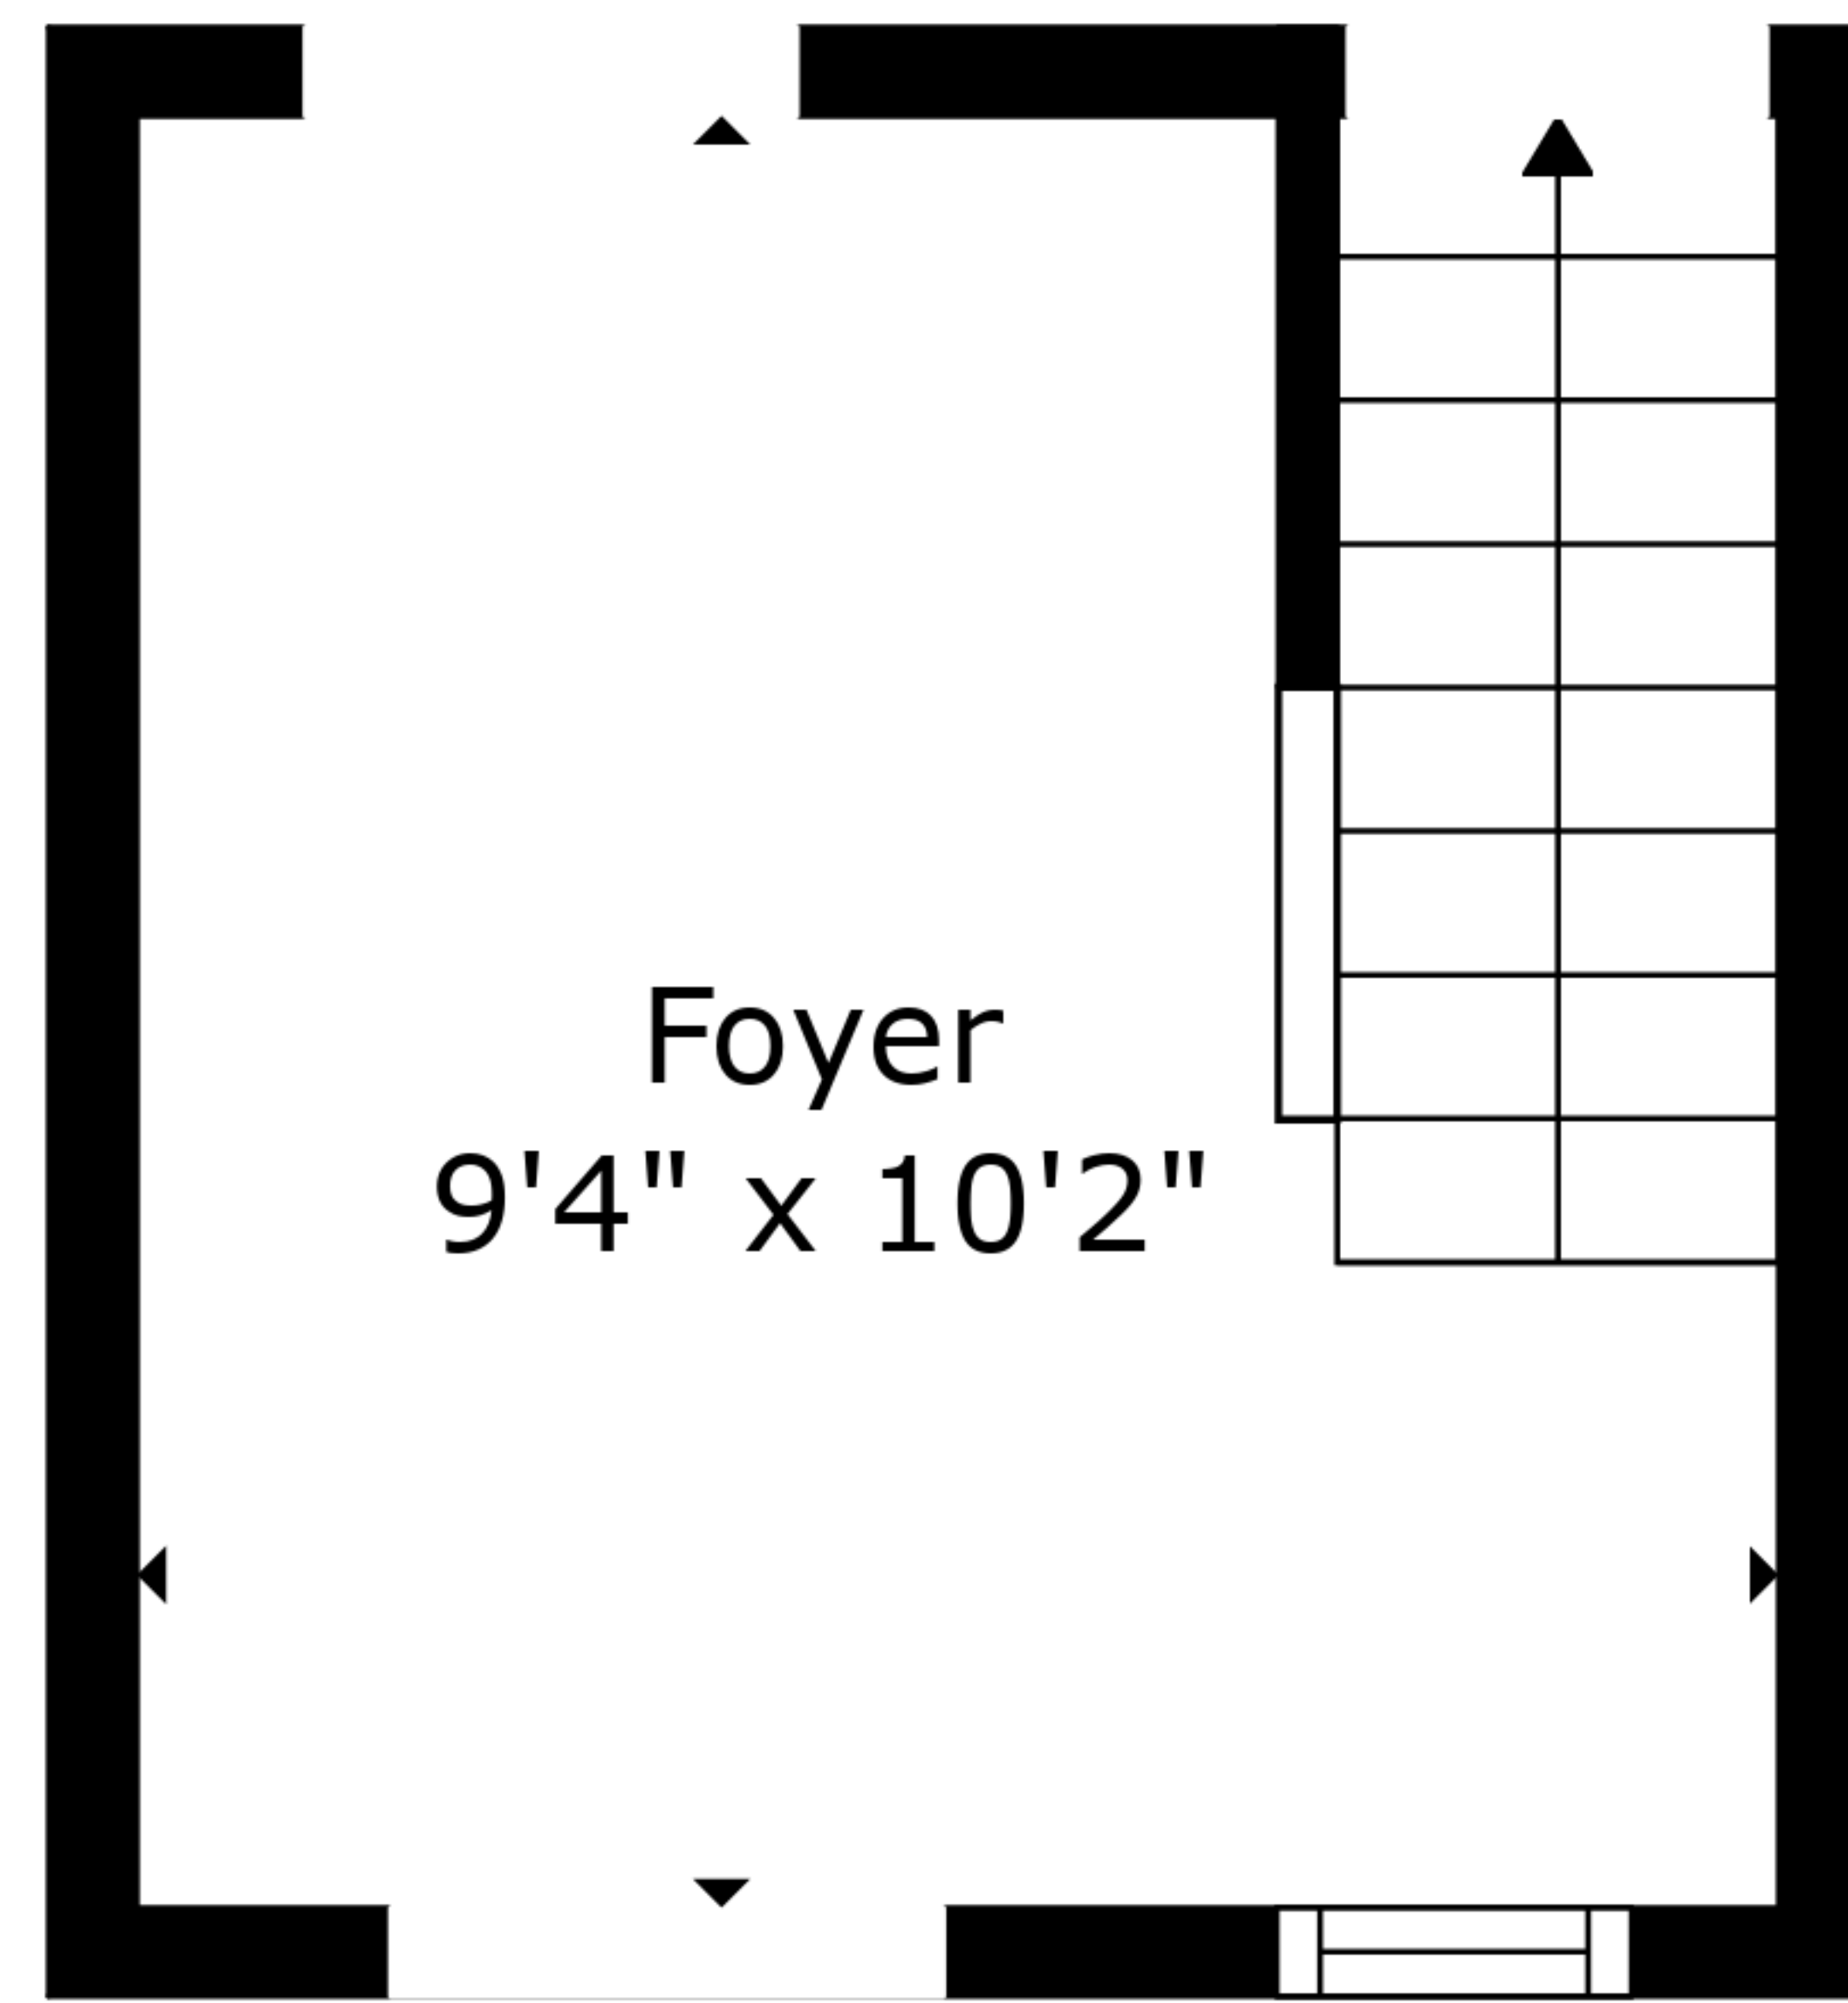

Foyer
9'4" x 10'2"

TOTAL: 682 sq. ft
BELOW GROUND: 95 sq. ft, FLOOR 2: 587 sq. ft

Created By Nordy Photography. Calculations Deemed Highly Reliable But Not Guaranteed.

TOTAL: 682 sq. ft

BELOW GROUND: 95 sq. ft, FLOOR 2: 587 sq. ft

Created By Nordy Photography. Calculations Deemed Highly Reliable But Not Guaranteed.

Floor 1

Floor 2

TOTAL: 682 sq. ft
 BELOW GROUND: 95 sq. ft, FLOOR 2: 587 sq. ft