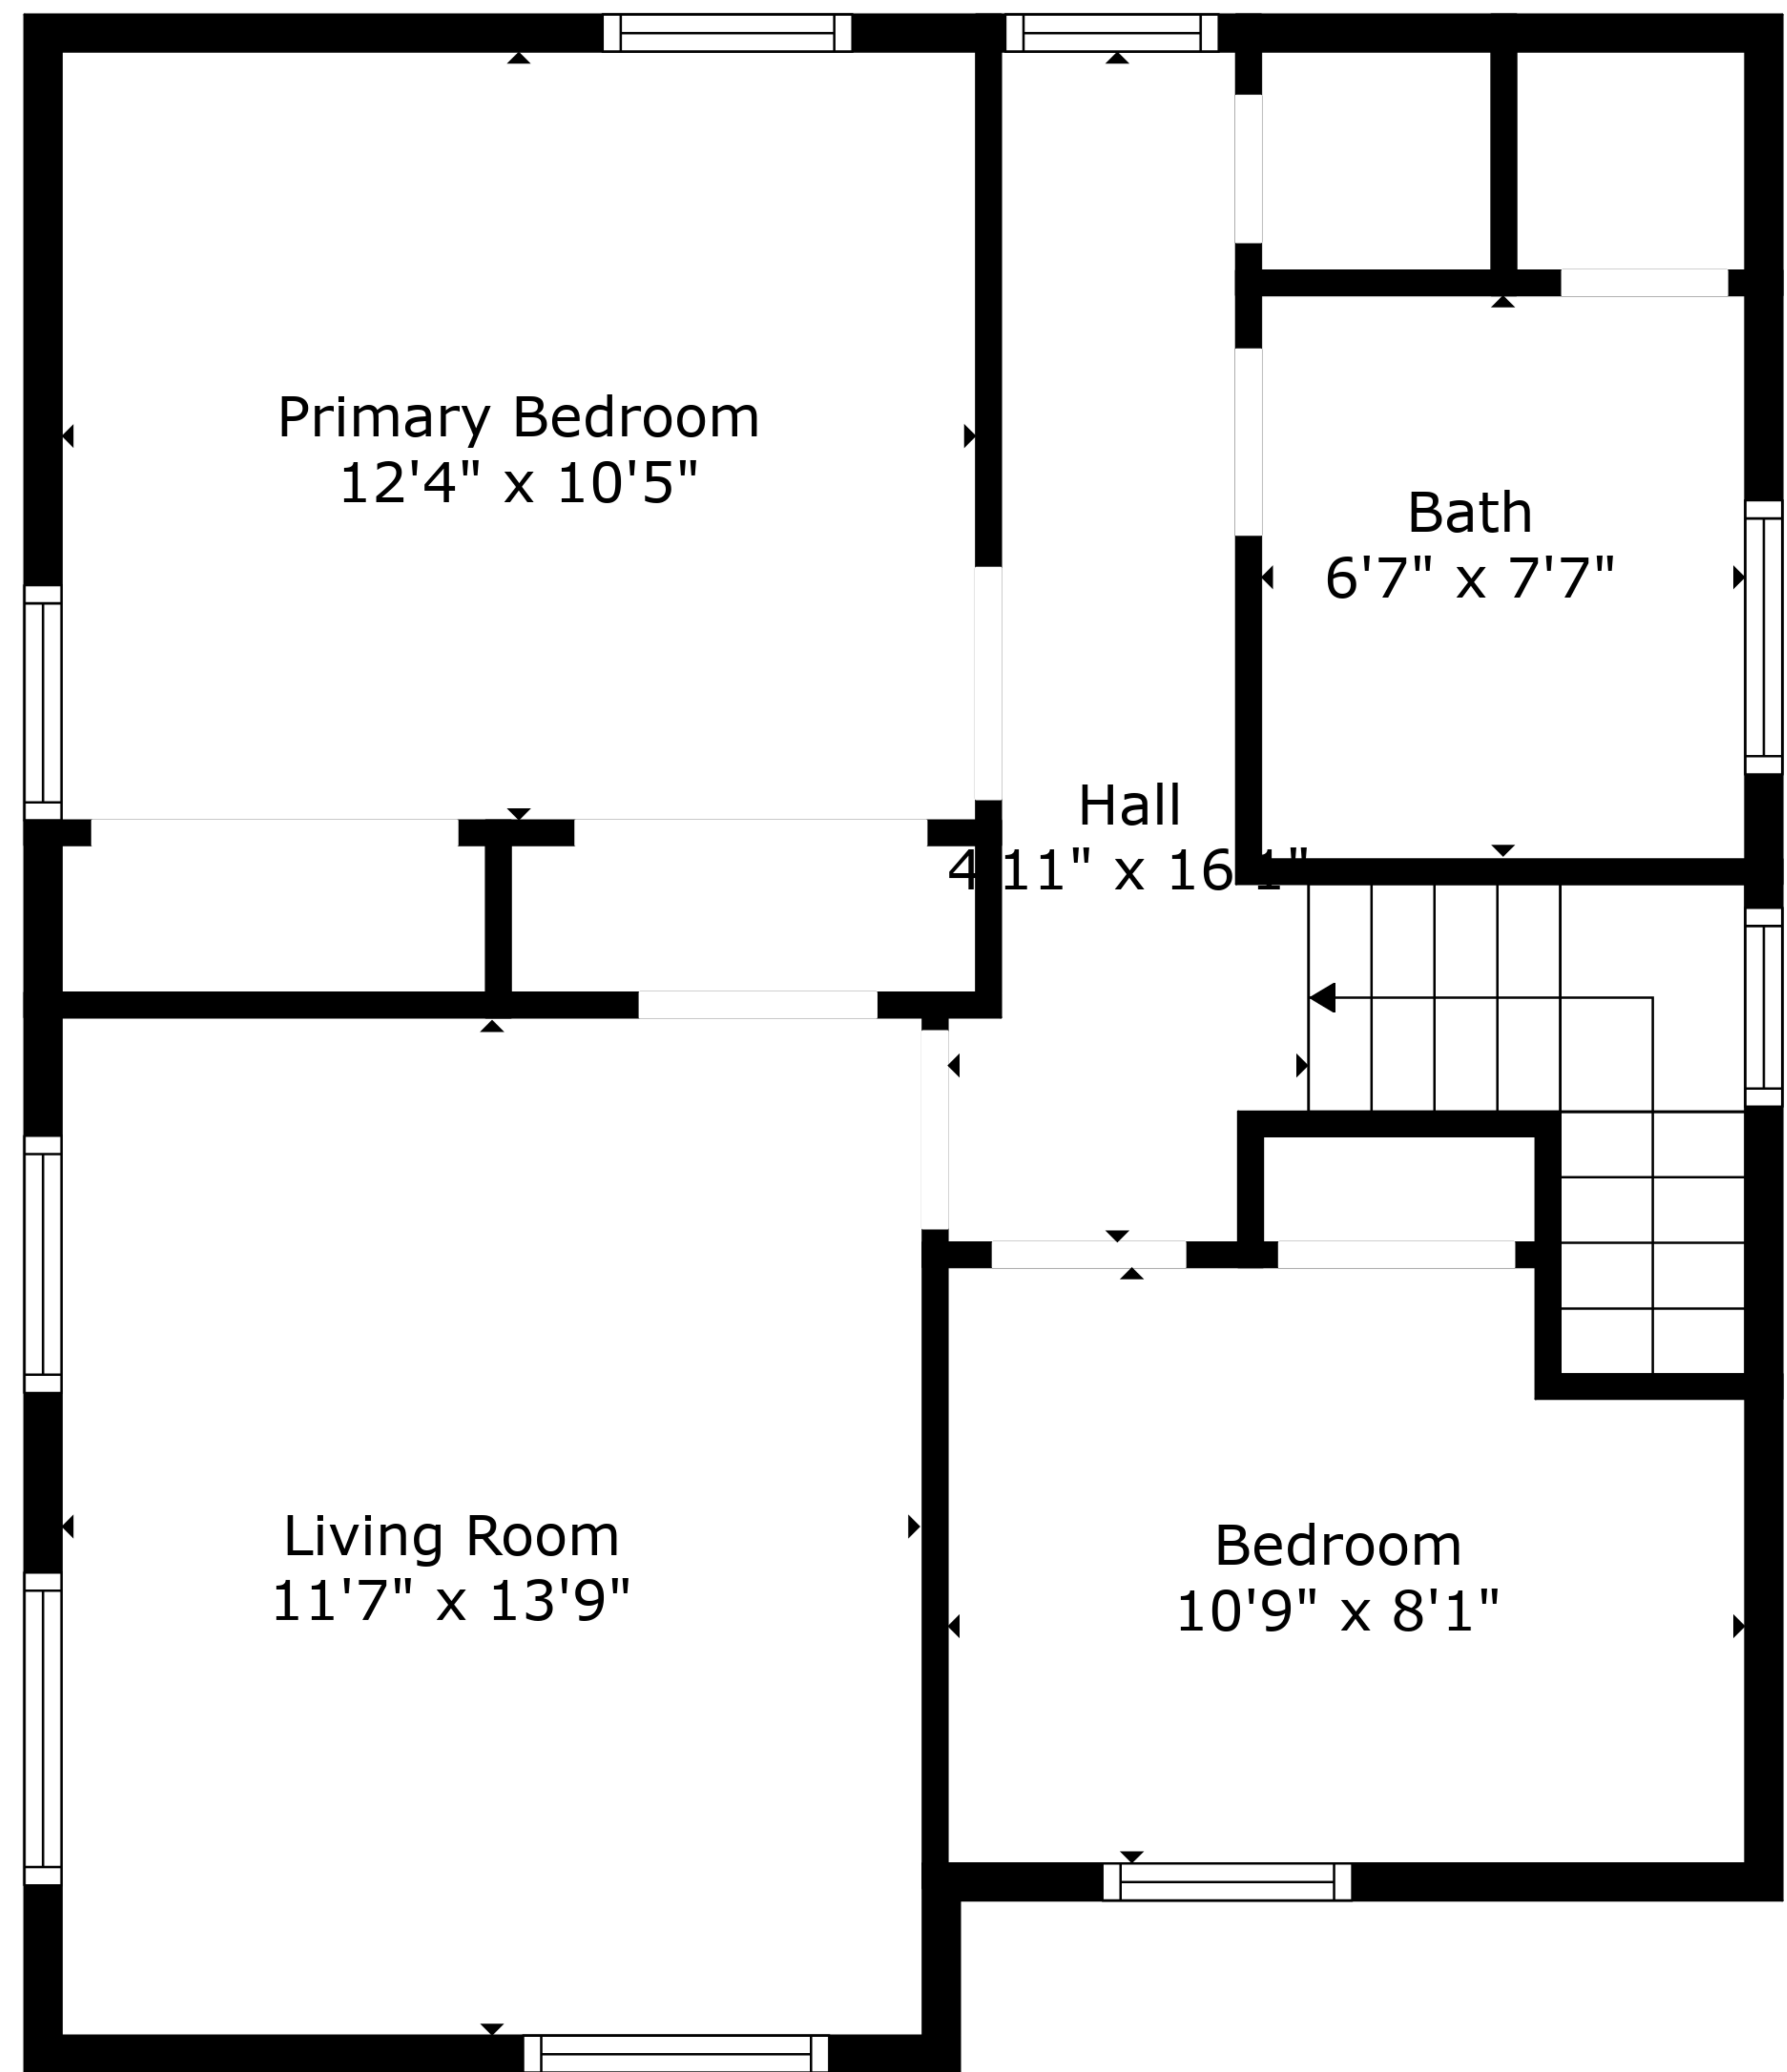

Foyer
9'4" x 10'2"

TOTAL: 682 sq. ft
BELOW GROUND: 95 sq. ft, FLOOR 2: 587 sq. ft

Created By Nordy Photography. Calculations Deemed Highly Reliable But Not Guaranteed.

TOTAL: 682 sq. ft

BELOW GROUND: 95 sq. ft, FLOOR 2: 587 sq. ft

Created By Nordy Photography. Calculations Deemed Highly Reliable But Not Guaranteed.

Floor 1

Floor 2

TOTAL: 682 sq. ft
 BELOW GROUND: 95 sq. ft, FLOOR 2: 587 sq. ft