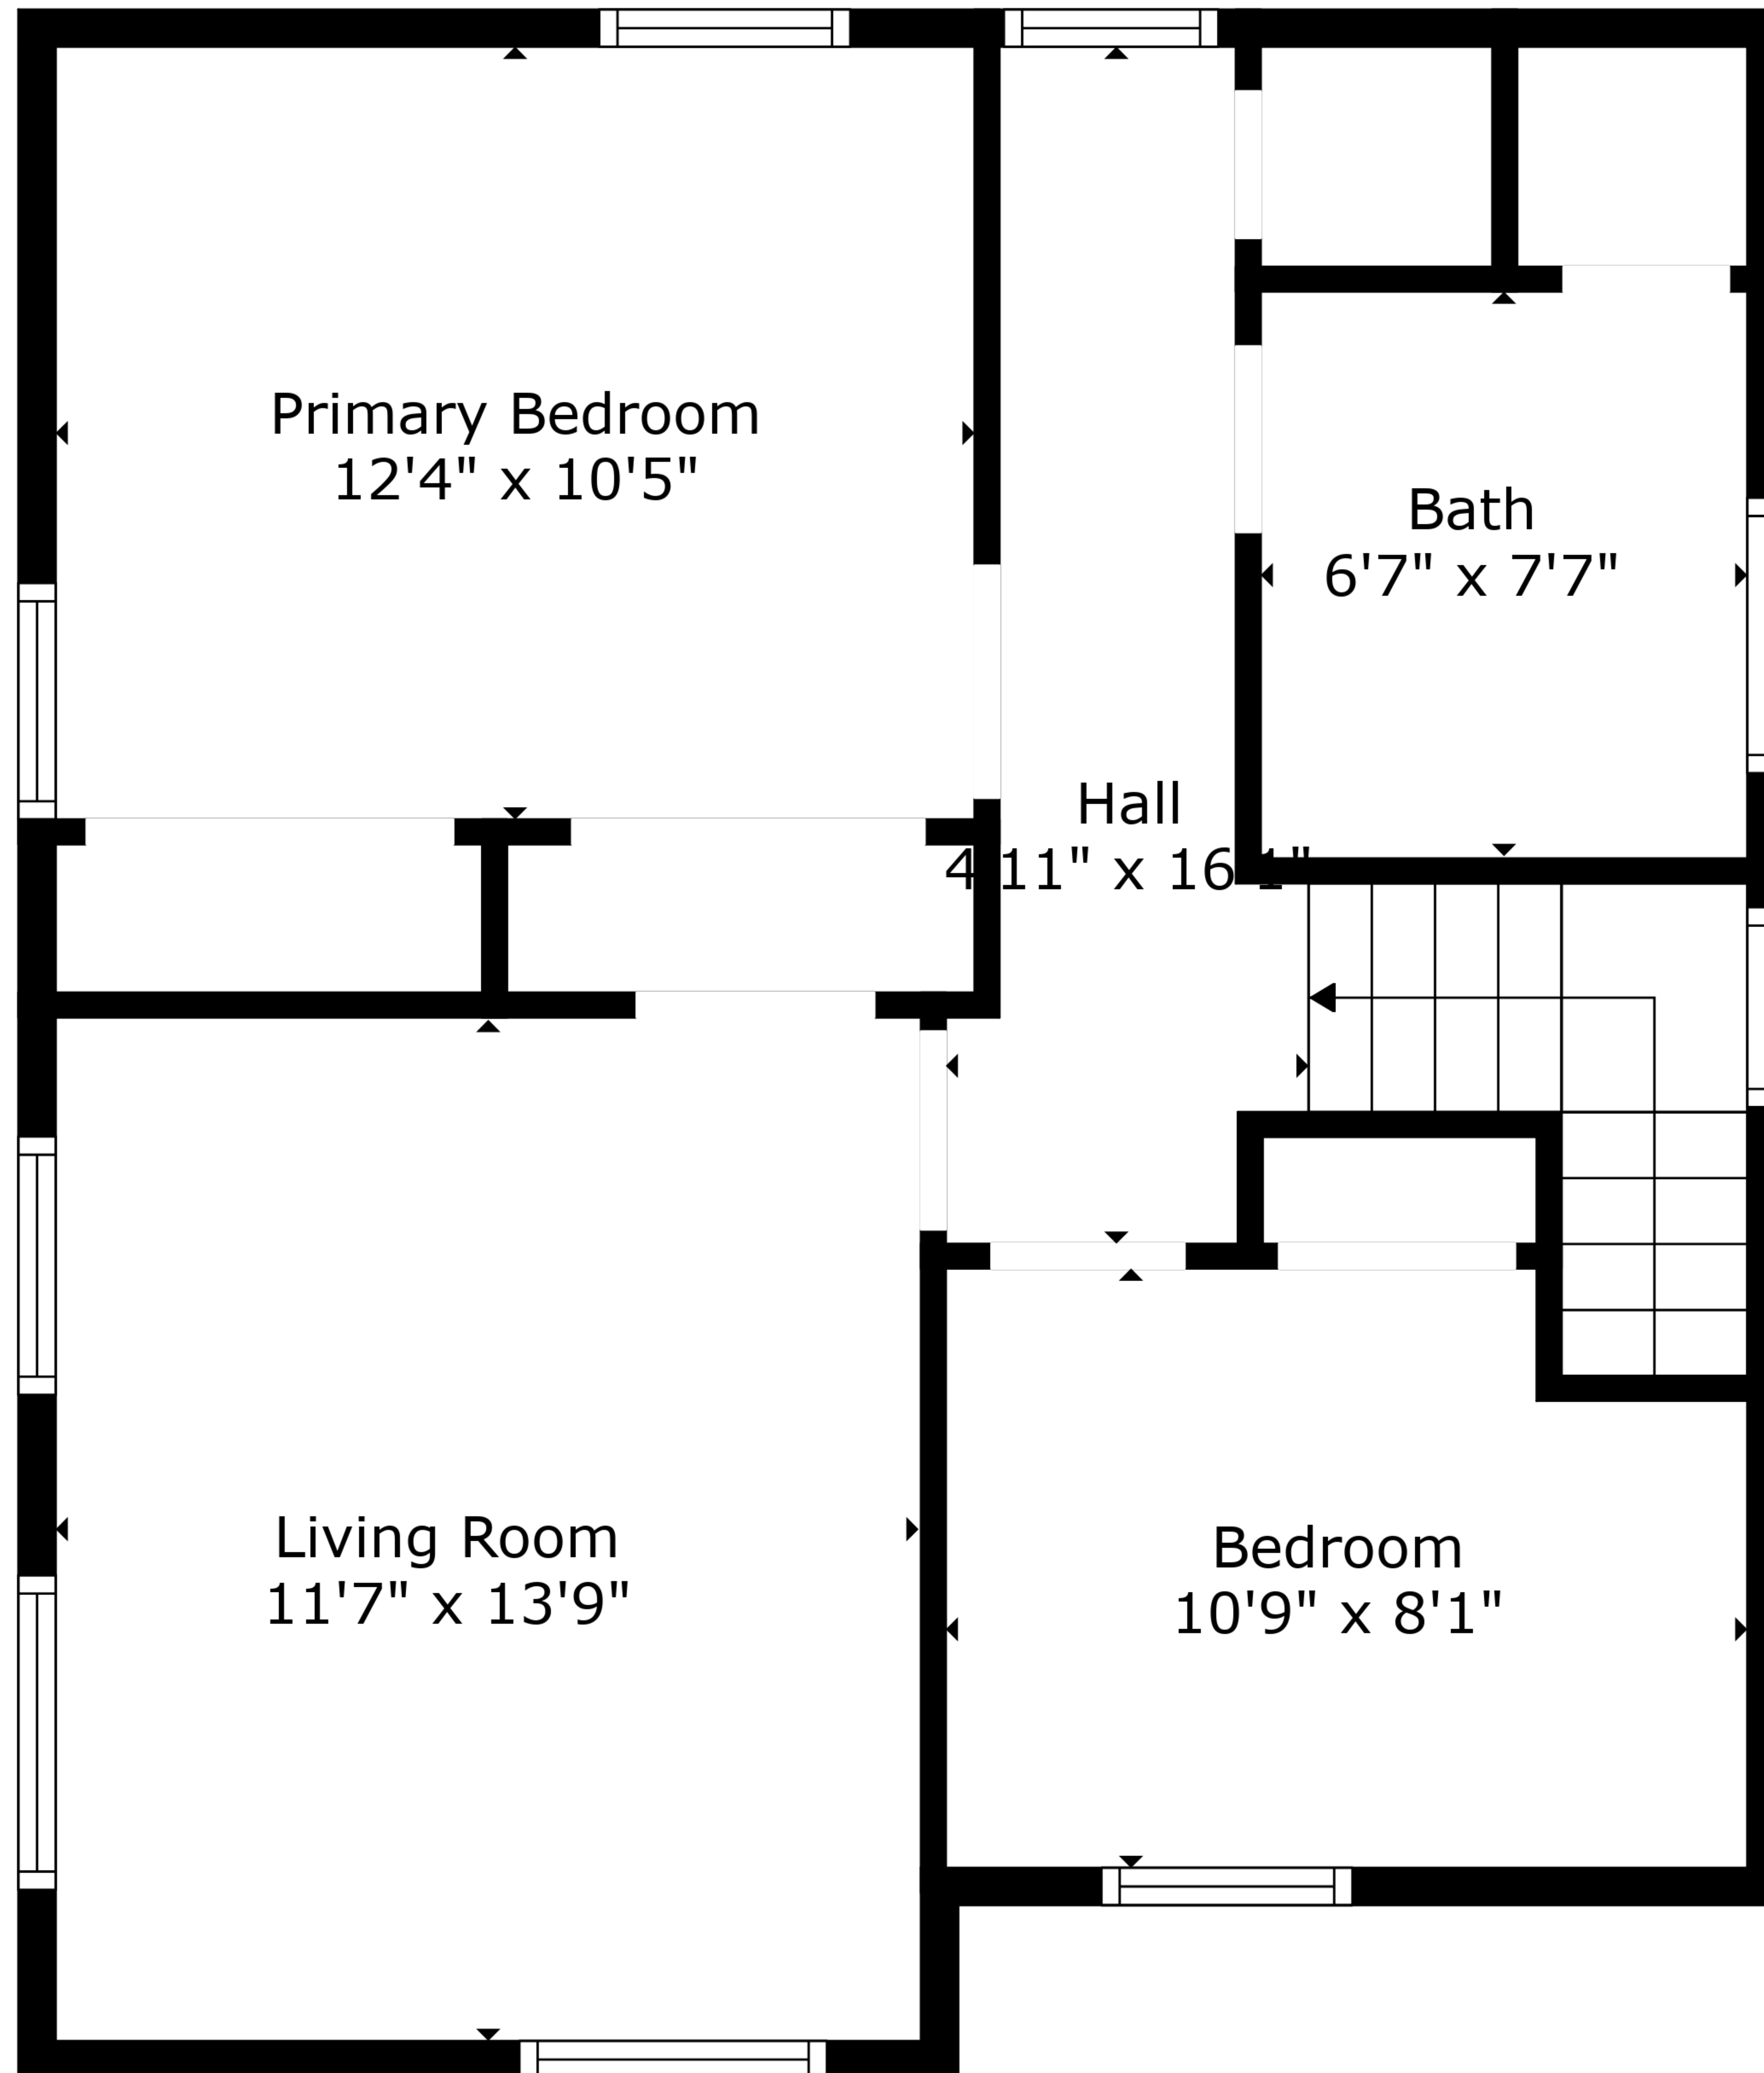

Foyer
9'4" x 10'2"

TOTAL: 682 sq. ft
BELOW GROUND: 95 sq. ft, FLOOR 2: 587 sq. ft

Created By Nordy Photography. Calculations Deemed Highly Reliable But Not Guaranteed.

TOTAL: 682 sq. ft

BELOW GROUND: 95 sq. ft, FLOOR 2: 587 sq. ft

Created By Nordy Photography. Calculations Deemed Highly Reliable But Not Guaranteed.

Floor 1

Floor 2

TOTAL: 682 sq. ft
 BELOW GROUND: 95 sq. ft, FLOOR 2: 587 sq. ft