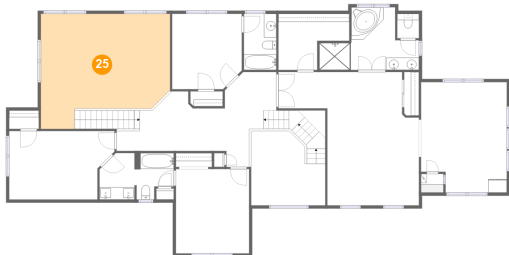

25 Floor 3 - Open To Below

Dimensions: 20'10" x 18'7"
Area: 332 sq. ft
Counted as living area: No

Heated: No
Finished: No
Enclosed: No
Contiguous: Yes
Permitted: No
Wet space: No
Addition: No
Conversion: No