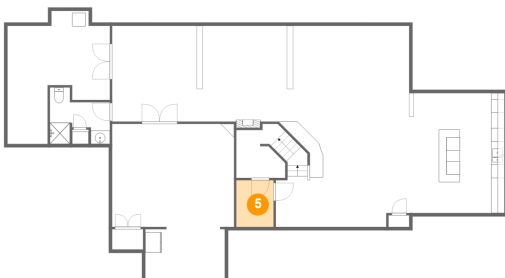

5 Floor 1 - Room

Dimensions: 5'6" x 6'11"
Area: 38 sq. ft
Counted as living area: Yes

Heated: Yes
Finished: Yes
Enclosed: Yes
Contiguous: Yes
Permitted: Yes
Wet space: No
Addition: No
Conversion: No