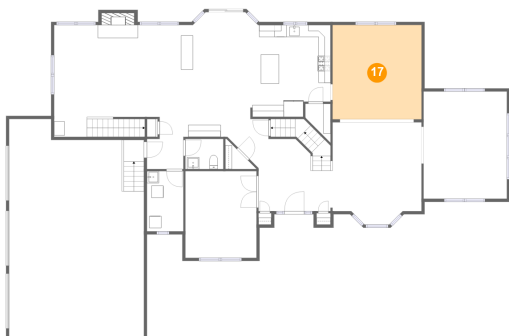

17 Floor 2 - Dining Room

Dimensions: 14'9" x 15'8"
Area: 231 sq. ft
Counted as living area: Yes

Heated: Yes
Finished: Yes
Enclosed: Yes
Contiguous: Yes
Permitted: Yes
Wet space: No
Addition: No
Conversion: No