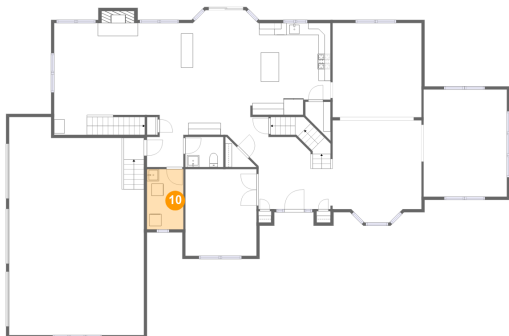

10 Floor 2 - Laundry

Dimensions: 6'1" x 10'0"
Area: 61 sq. ft
Counted as living area: Yes

Heated: Yes
Finished: Yes
Enclosed: Yes
Contiguous: Yes
Permitted: Yes
Wet space: No
Addition: No
Conversion: No