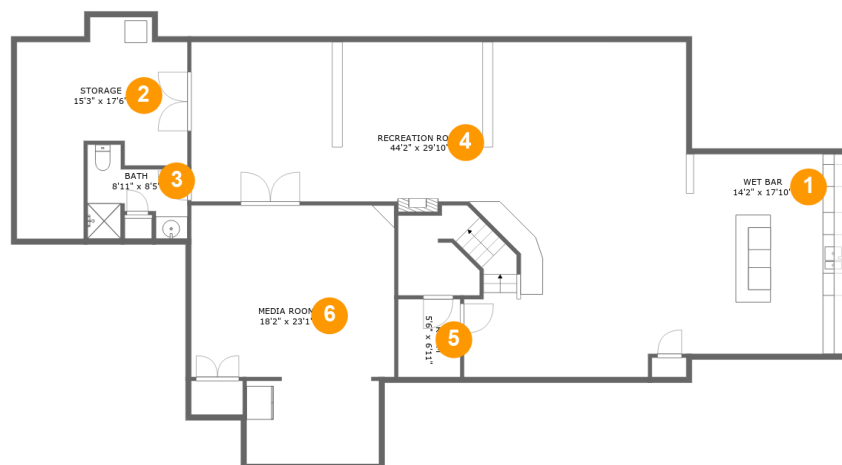

 **7,528** Total sqft

14 Rodeo Drive, Vista Center, Jackson, Ocean County, New Jersey, United States, 08527

Room dimensions

Floor 1

Total sqft: 2080 Living area: 1847

#		Dimensions	sqft	Counted as living area
1	Wet Bar	14'2" x 17'10"	253 sq. ft	Yes
2	Storage	15'3" x 17'6"	211 sq. ft	No
3	Bath	8'11" x 8'5"	54 sq. ft	Yes
4	Recreation Room	44'2" x 29'10"	973 sq. ft	Yes
5	Room	5'6" x 6'11"	38 sq. ft	Yes
6	Media Room	18'2" x 23'1"	368 sq. ft	Yes

14 Rodeo Drive, Vista Center, Jackson, Ocean County, New Jersey, United States, 08527

Room dimensions

Floor 2

Total sqft: 3037 Living area: 2224

#		Dimensions	sqft	Counted as living area
7	Family Room	21'6" x 23'11"	432 sq. ft	Yes
8	Kitchen	13'4" x 16'2"	192 sq. ft	Yes
9	Foyer	14'7" x 15'3"	195 sq. ft	Yes
10	Laundry	6'1" x 10'0"	61 sq. ft	Yes
11	Sunroom	13'10" x 17'10"	247 sq. ft	Yes
12	WC	6'4" x 5'0"	32 sq. ft	Yes
13	Living Room	14'9" x 17'0"	232 sq. ft	Yes
14	Pantry	4'2" x 4'11"	18 sq. ft	Yes
15	Breakfast Nook	11'2" x 20'8"	219 sq. ft	Yes
16	Garage	22'5" x 36'2"	758 sq. ft	No
17	Dining Room	14'9" x 15'8"	231 sq. ft	Yes