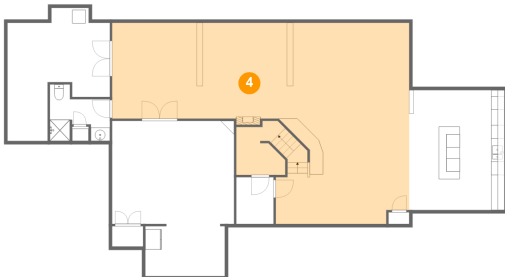

4 Floor 1 - Recreation Room

Dimensions: 44'2" x 29'10"
Area: 973 sq. ft
Counted as living area: Yes

Heated: Yes
Finished: Yes
Enclosed: Yes
Contiguous: Yes
Permitted: Yes
Wet space: No
Addition: No
Conversion: No