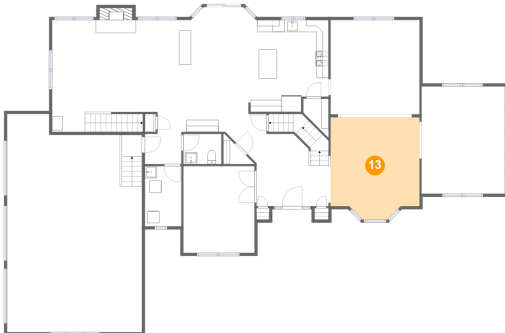

13 Floor 2 - Living Room

Dimensions: 14'9" x 17'0"
Area: 232 sq. ft
Counted as living area: Yes

Heated: Yes
Finished: Yes
Enclosed: Yes
Contiguous: Yes
Permitted: Yes
Wet space: No
Addition: No
Conversion: No