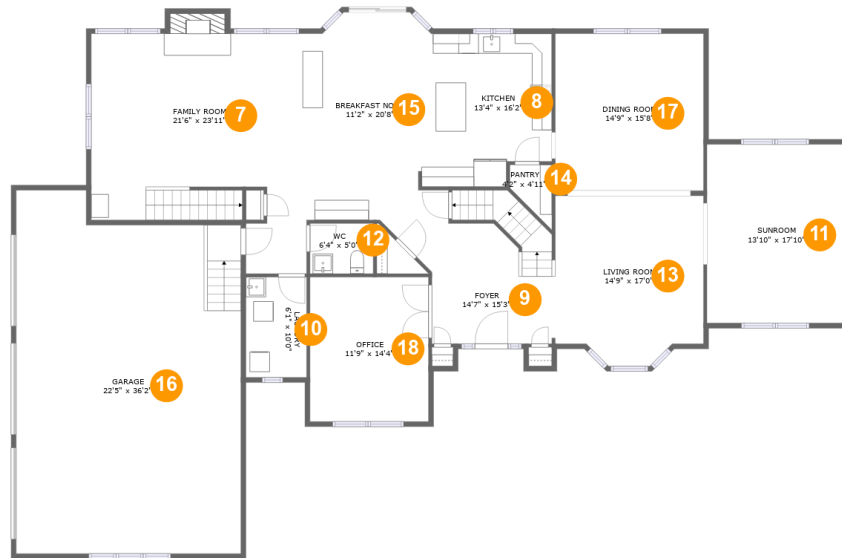

 **7,528** Total sqft

14 Rodeo Drive, Vista Center, Jackson, Ocean County, New Jersey, United States, 08527

Room dimensions

Floor 1

Total sqft: 2080 Living area: 1847

#		Dimensions	sqft	Counted as living area
1	Wet Bar	14'2" x 17'10"	253 sq. ft	Yes
2	Storage	15'3" x 17'6"	211 sq. ft	No
3	Bath	8'11" x 8'5"	54 sq. ft	Yes
4	Recreation Room	44'2" x 29'10"	973 sq. ft	Yes
5	Room	5'6" x 6'11"	38 sq. ft	Yes
6	Media Room	18'2" x 23'1"	368 sq. ft	Yes

14 Rodeo Drive, Vista Center, Jackson, Ocean County, New Jersey, United States, 08527

Room dimensions

Floor 2

Total sqft: 3037 Living area: 2224

#		Dimensions	sqft	Counted as living area
7	Family Room	21'6" x 23'11"	432 sq. ft	Yes
8	Kitchen	13'4" x 16'2"	192 sq. ft	Yes
9	Foyer	14'7" x 15'3"	195 sq. ft	Yes
10	Laundry	6'1" x 10'0"	61 sq. ft	Yes
11	Sunroom	13'10" x 17'10"	247 sq. ft	Yes
12	WC	6'4" x 5'0"	32 sq. ft	Yes
13	Living Room	14'9" x 17'0"	232 sq. ft	Yes
14	Pantry	4'2" x 4'11"	18 sq. ft	Yes
15	Breakfast Nook	11'2" x 20'8"	219 sq. ft	Yes
16	Garage	22'5" x 36'2"	758 sq. ft	No
17	Dining Room	14'9" x 15'8"	231 sq. ft	Yes