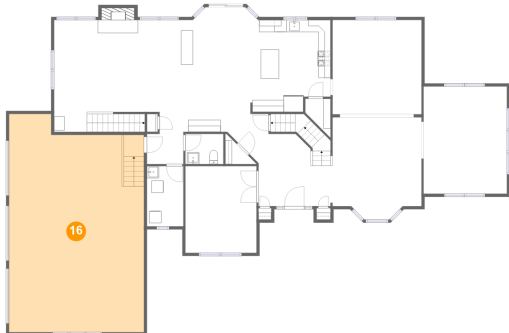

16 Floor 2 - Garage

Dimensions: 22'5" x 36'2"
Area: 758 sq. ft
Counted as living area: No

Heated: No
Finished: No
Enclosed: Yes
Contiguous: Yes
Permitted: Yes
Wet space: No
Addition: No
Conversion: No