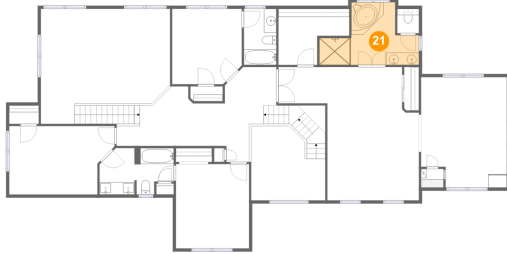

14 Rodeo Drive, Vista Center, Jackson, Ocean County, New Jersey, United States, 08527

21 Floor 3 - Primary Bath

Dimensions: 16'1" x 10'1"
Area: 112 sq. ft
Counted as living area: Yes

Heated: Yes
Finished: Yes
Enclosed: Yes
Contiguous: Yes
Permitted: Yes
Wet space: Yes
Addition: No
Conversion: No