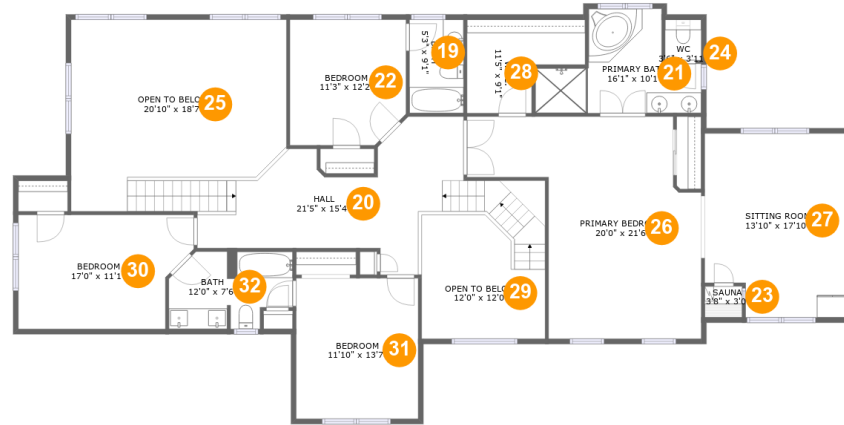

14 Rodeo Drive, Vista Center, Jackson, Ocean County, New Jersey, United States, 08527

Room dimensions

Floor 3

Total sqft: 2411 Living area: 1932

#		Dimensions	sqft	Counted as living area
19	Bath	5'3" x 9'1"	47 sq. ft	Yes
20	Hall	21'5" x 15'4"	301 sq. ft	Yes
21	Primary Bath	16'1" x 10'1"	112 sq. ft	Yes
22	Bedroom	11'3" x 12'2"	132 sq. ft	Yes
23	Sauna	3'8" x 3'0"	11 sq. ft	Yes
24	WC	3'6" x 3'11"	14 sq. ft	Yes
25	Open To Below	20'10" x 18'7"	332 sq. ft	No
26	Primary Bedroom	20'0" x 21'6"	345 sq. ft	Yes
27	Sitting Room	13'10" x 17'10"	233 sq. ft	Yes
28	W.I.C.	11'5" x 9'1"	79 sq. ft	Yes
29	Open To Below	12'0" x 12'0"	123 sq. ft	No