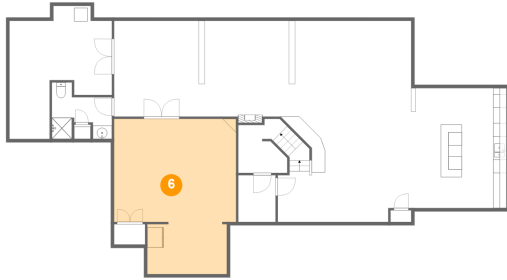

14 Rodeo Drive, Vista Center, Jackson, Ocean County, New Jersey, United States, 08527

6 Floor 1 - Media Room

Dimensions: 18'2" x 23'1"
Area: 368 sq. ft
Counted as living area: Yes

Heated: Yes
Finished: Yes
Enclosed: Yes
Contiguous: Yes
Permitted: Yes
Wet space: No
Addition: No
Conversion: No