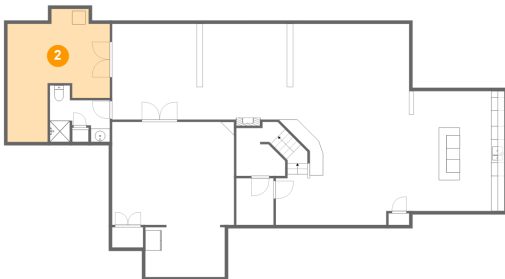

14 Rodeo Drive, Vista Center, Jackson, Ocean County, New Jersey, United States, 08527

1 Floor 1 - Wet Bar

Dimensions: 14'2" x 17'10"
Area: 253 sq. ft
Counted as living area: Yes

Heated: Yes
Finished: Yes
Enclosed: Yes
Contiguous: Yes
Permitted: Yes
Wet space: No
Addition: No
Conversion: No

2 Floor 1 - Storage

Dimensions: 15'3" x 17'6"
Area: 211 sq. ft
Counted as living area: No

Heated: No
Finished: No
Enclosed: No
Contiguous: Yes
Permitted: Yes
Wet space: No
Addition: No
Conversion: No

**14 Rodeo Drive, Vista Center, Jackson, Ocean County,
New Jersey, United States, 08527**