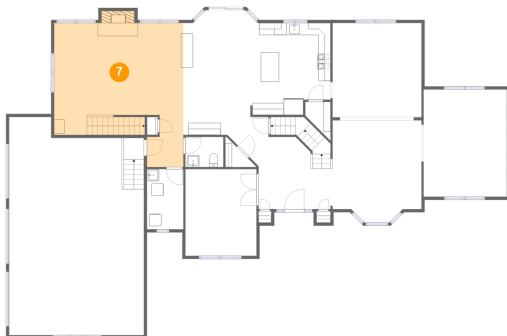

Dimensions: 18'2" x 23'1"
Area: 368 sq. ft
Counted as living area: Yes

Heated: Yes
Finished: Yes
Enclosed: Yes
Contiguous: Yes
Permitted: Yes
Wet space: No
Addition: No
Conversion: No

7 Floor 2 - Family Room