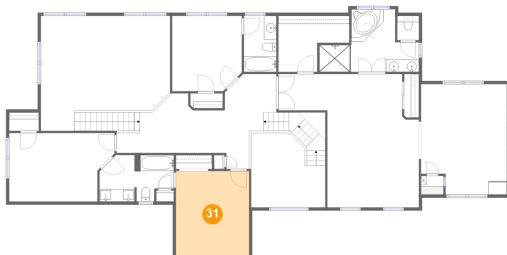

31 Floor 3 - Bedroom

Dimensions: 11'10" x 13'7"
Area: 161 sq. ft
Counted as living area: Yes

Heated: Yes
Finished: Yes
Enclosed: Yes
Contiguous: Yes
Permitted: Yes
Wet space: No
Addition: No
Conversion: No