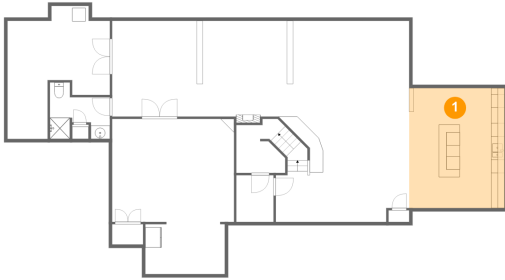

14 Rodeo Drive, Vista Center, Jackson, Ocean County, New Jersey, United States, 08527

1 Floor 1 - Wet Bar

Dimensions: 14'2" x 17'10"
Area: 253 sq. ft
Counted as living area: Yes

Heated: Yes
Finished: Yes
Enclosed: Yes
Contiguous: Yes
Permitted: Yes
Wet space: No
Addition: No
Conversion: No