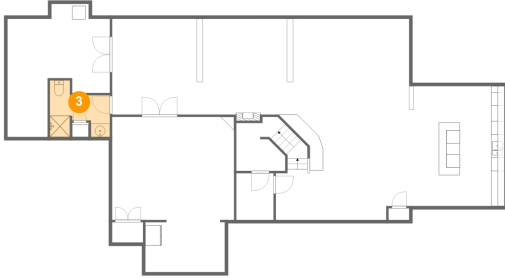

**14 Rodeo Drive, Vista Center, Jackson, Ocean County,
New Jersey, United States, 08527**

3 Floor 1 - Bath

Dimensions: 8'11" x 8'5"
Area: 54 sq. ft
Counted as living area: Yes

Heated: Yes
Finished: Yes
Enclosed: Yes
Contiguous: Yes
Permitted: Yes
Wet space: Yes
Addition: No
Conversion: No