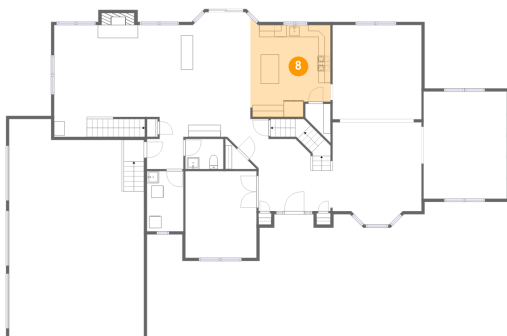

8 Floor 2 - Kitchen

Dimensions: 13'4" x 16'2"
Area: 192 sq. ft
Counted as living area: Yes

Heated: Yes
Finished: Yes
Enclosed: Yes
Contiguous: Yes
Permitted: Yes
Wet space: No
Addition: No
Conversion: No