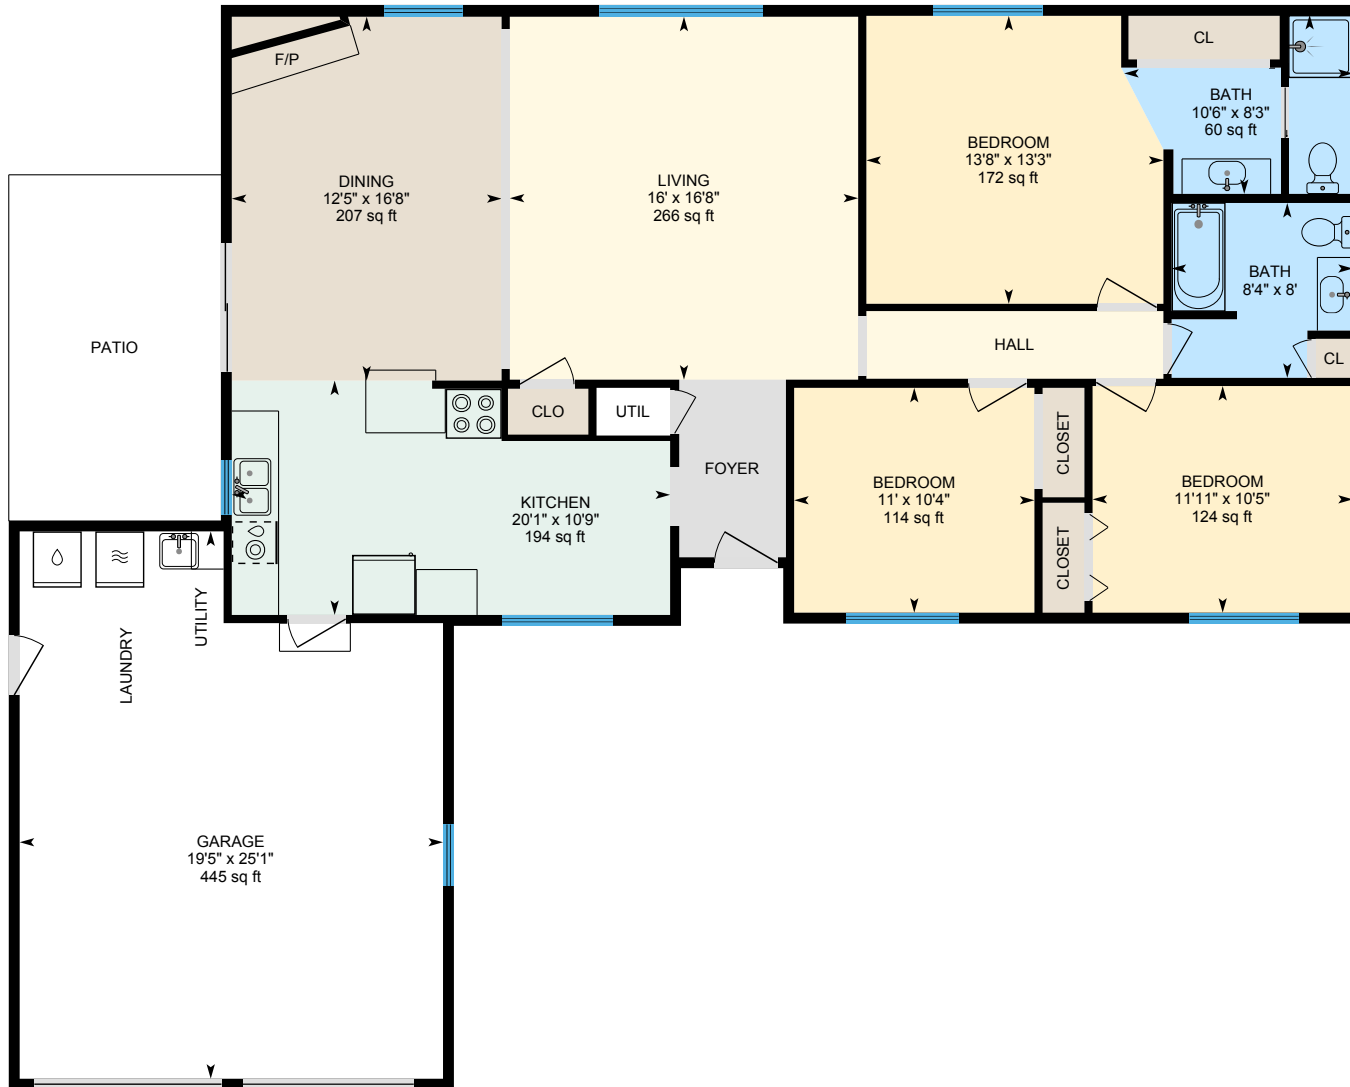

# 2500 Mira Flores Dr, Turlock, CA

Main Floor Finished Area 1466.93 sq ft  
Unfinished Area 490.74 sq ft

PREPARED: 2024/04/27

White regions are excluded from total floor area in iGUIDE floor plans. All room dimensions and floor areas must be considered approximate and are subject to independent verification.