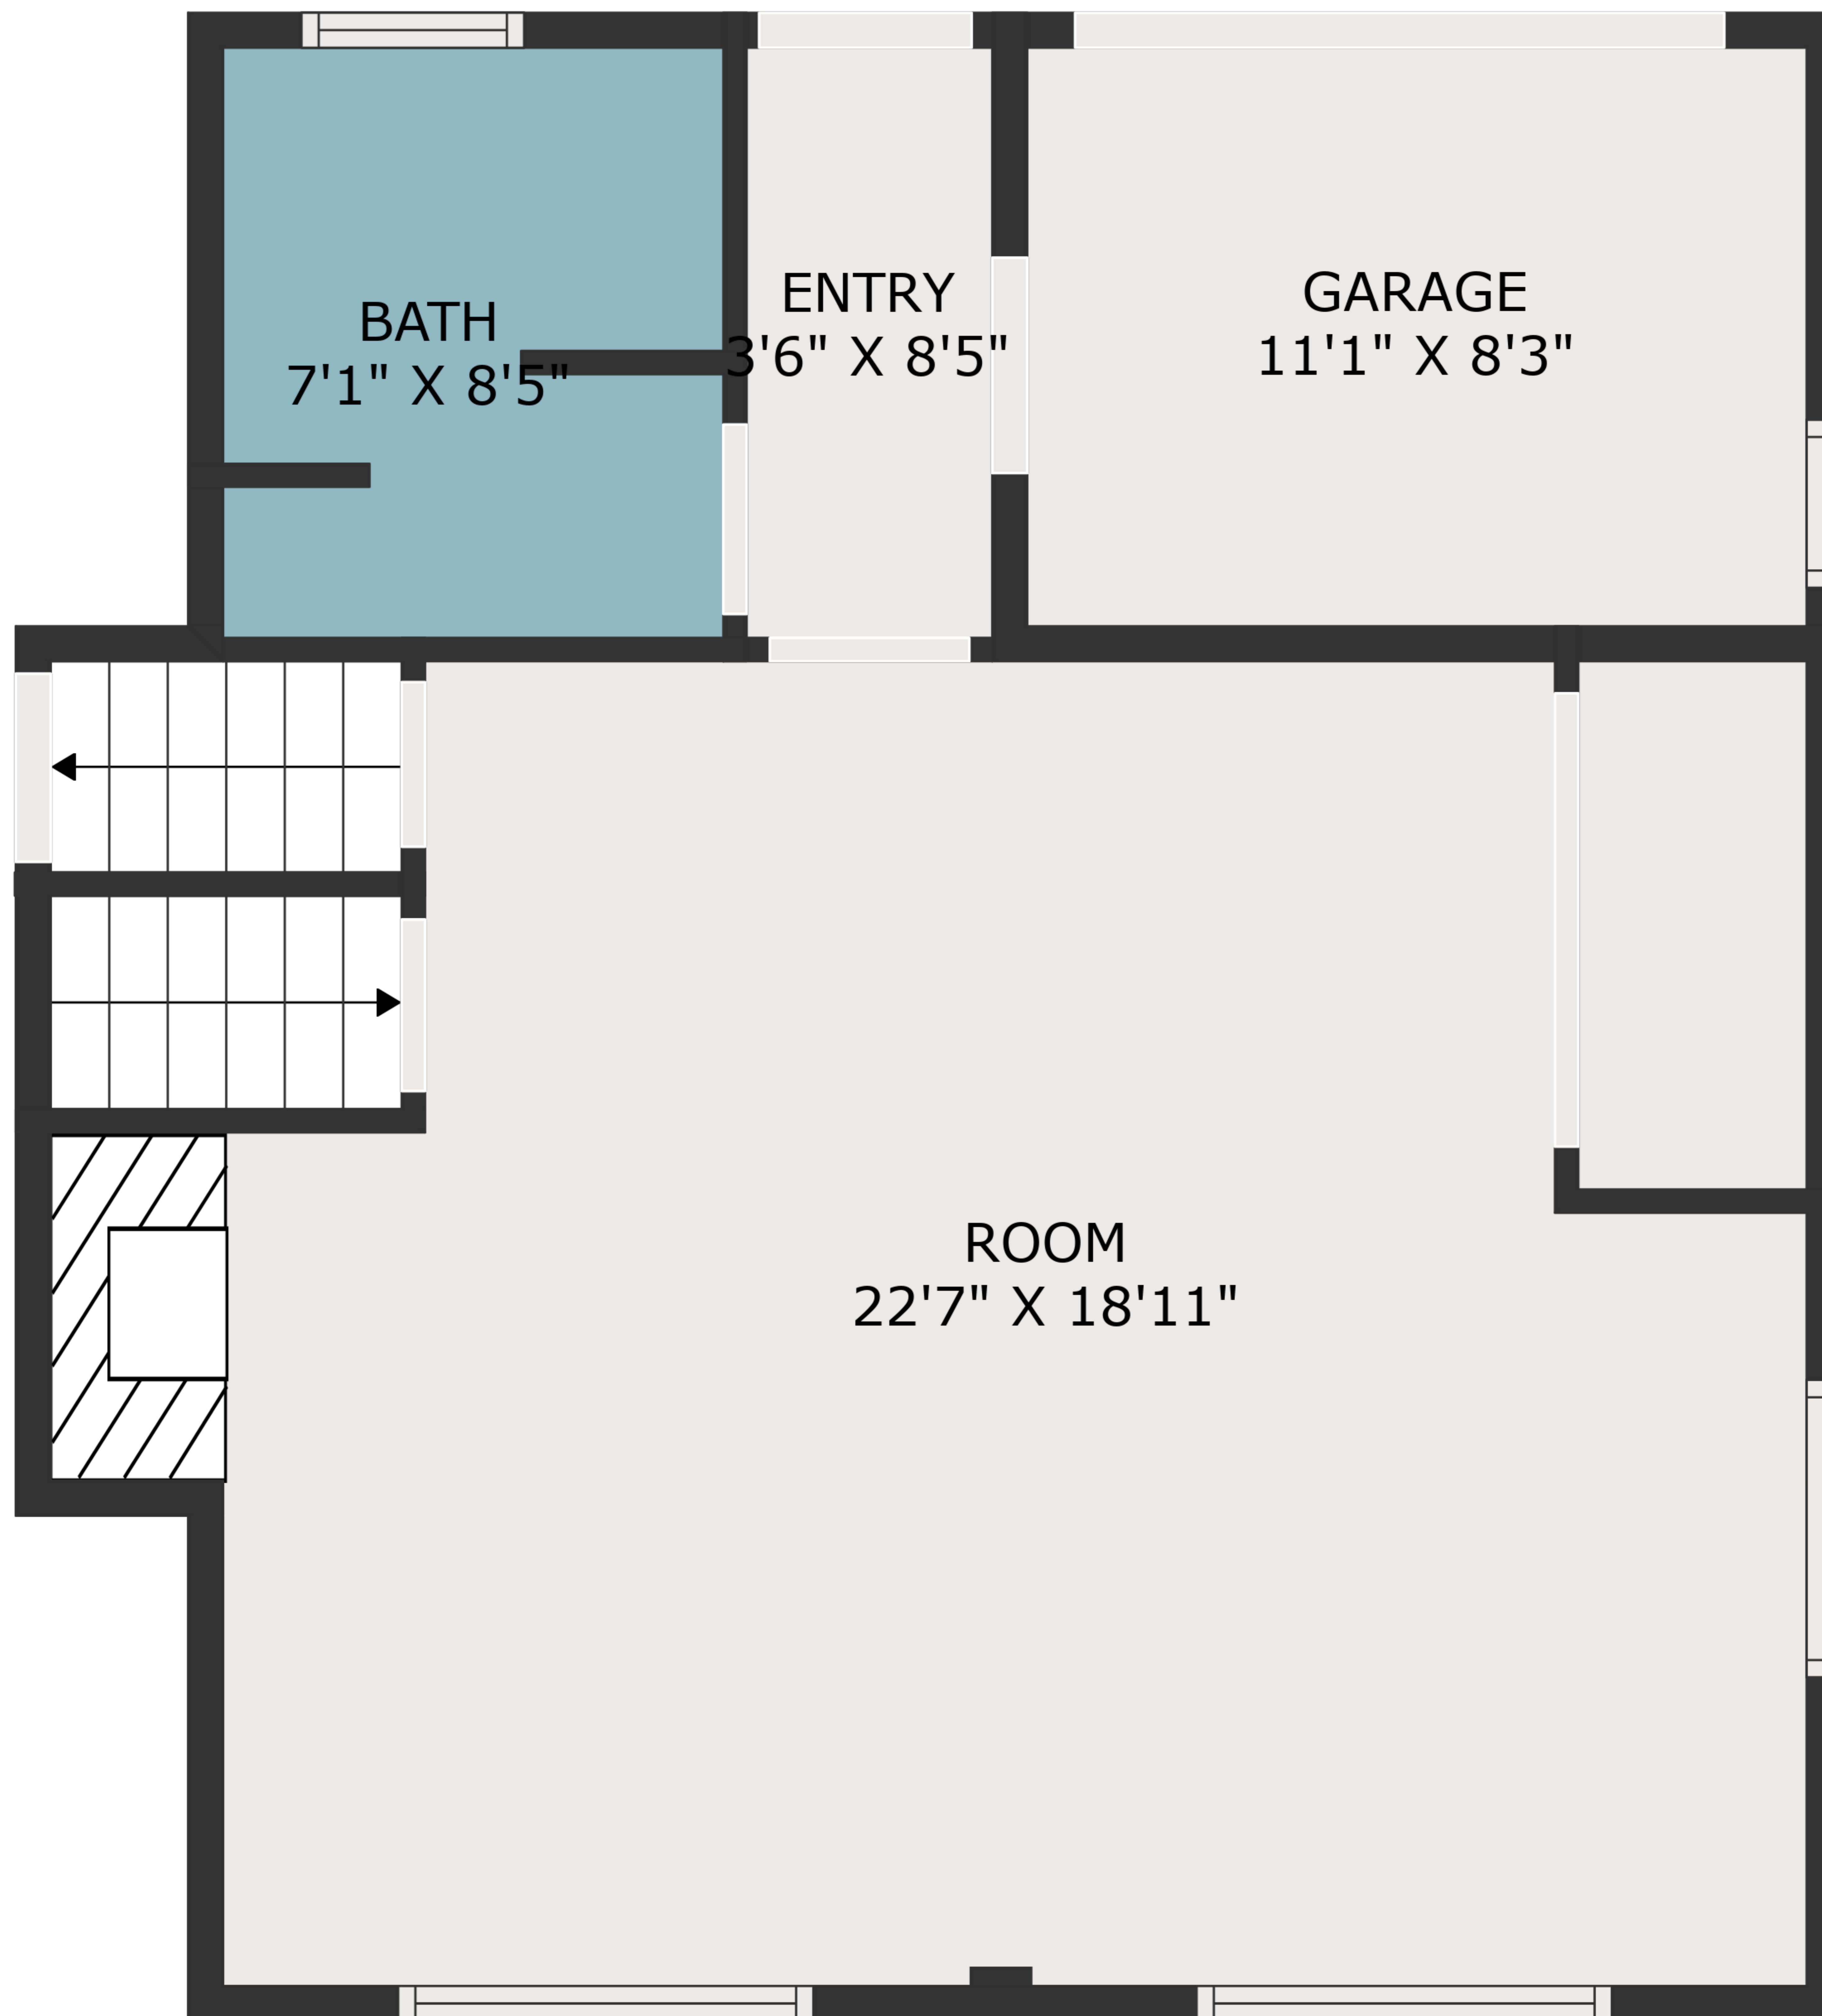

BASEMENT
19'9" X 25'5"

TOTAL: 1692 sq. ft
BELOW GROUND: 0 sq. ft, FLOOR 2: 554 sq. ft, FLOOR 3: 514 sq. ft, FLOOR 4: 624 sq. ft
EXCLUDED AREAS: BASEMENT: 502 sq. ft, GARAGE: 92 sq. ft

MEASUREMENTS ARE DEEMED HIGHLY RELIABLE BUT NOT GUARANTEED.

TOTAL: 1692 sq. ft

BELOW GROUND: 0 sq. ft, FLOOR 2: 554 sq. ft, FLOOR 3: 514 sq. ft, FLOOR 4: 624 sq. ft
EXCLUDED AREAS: BASEMENT: 502 sq. ft, GARAGE: 92 sq. ft

MEASUREMENTS ARE DEEMED HIGHLY RELIABLE BUT NOT GUARANTEED.