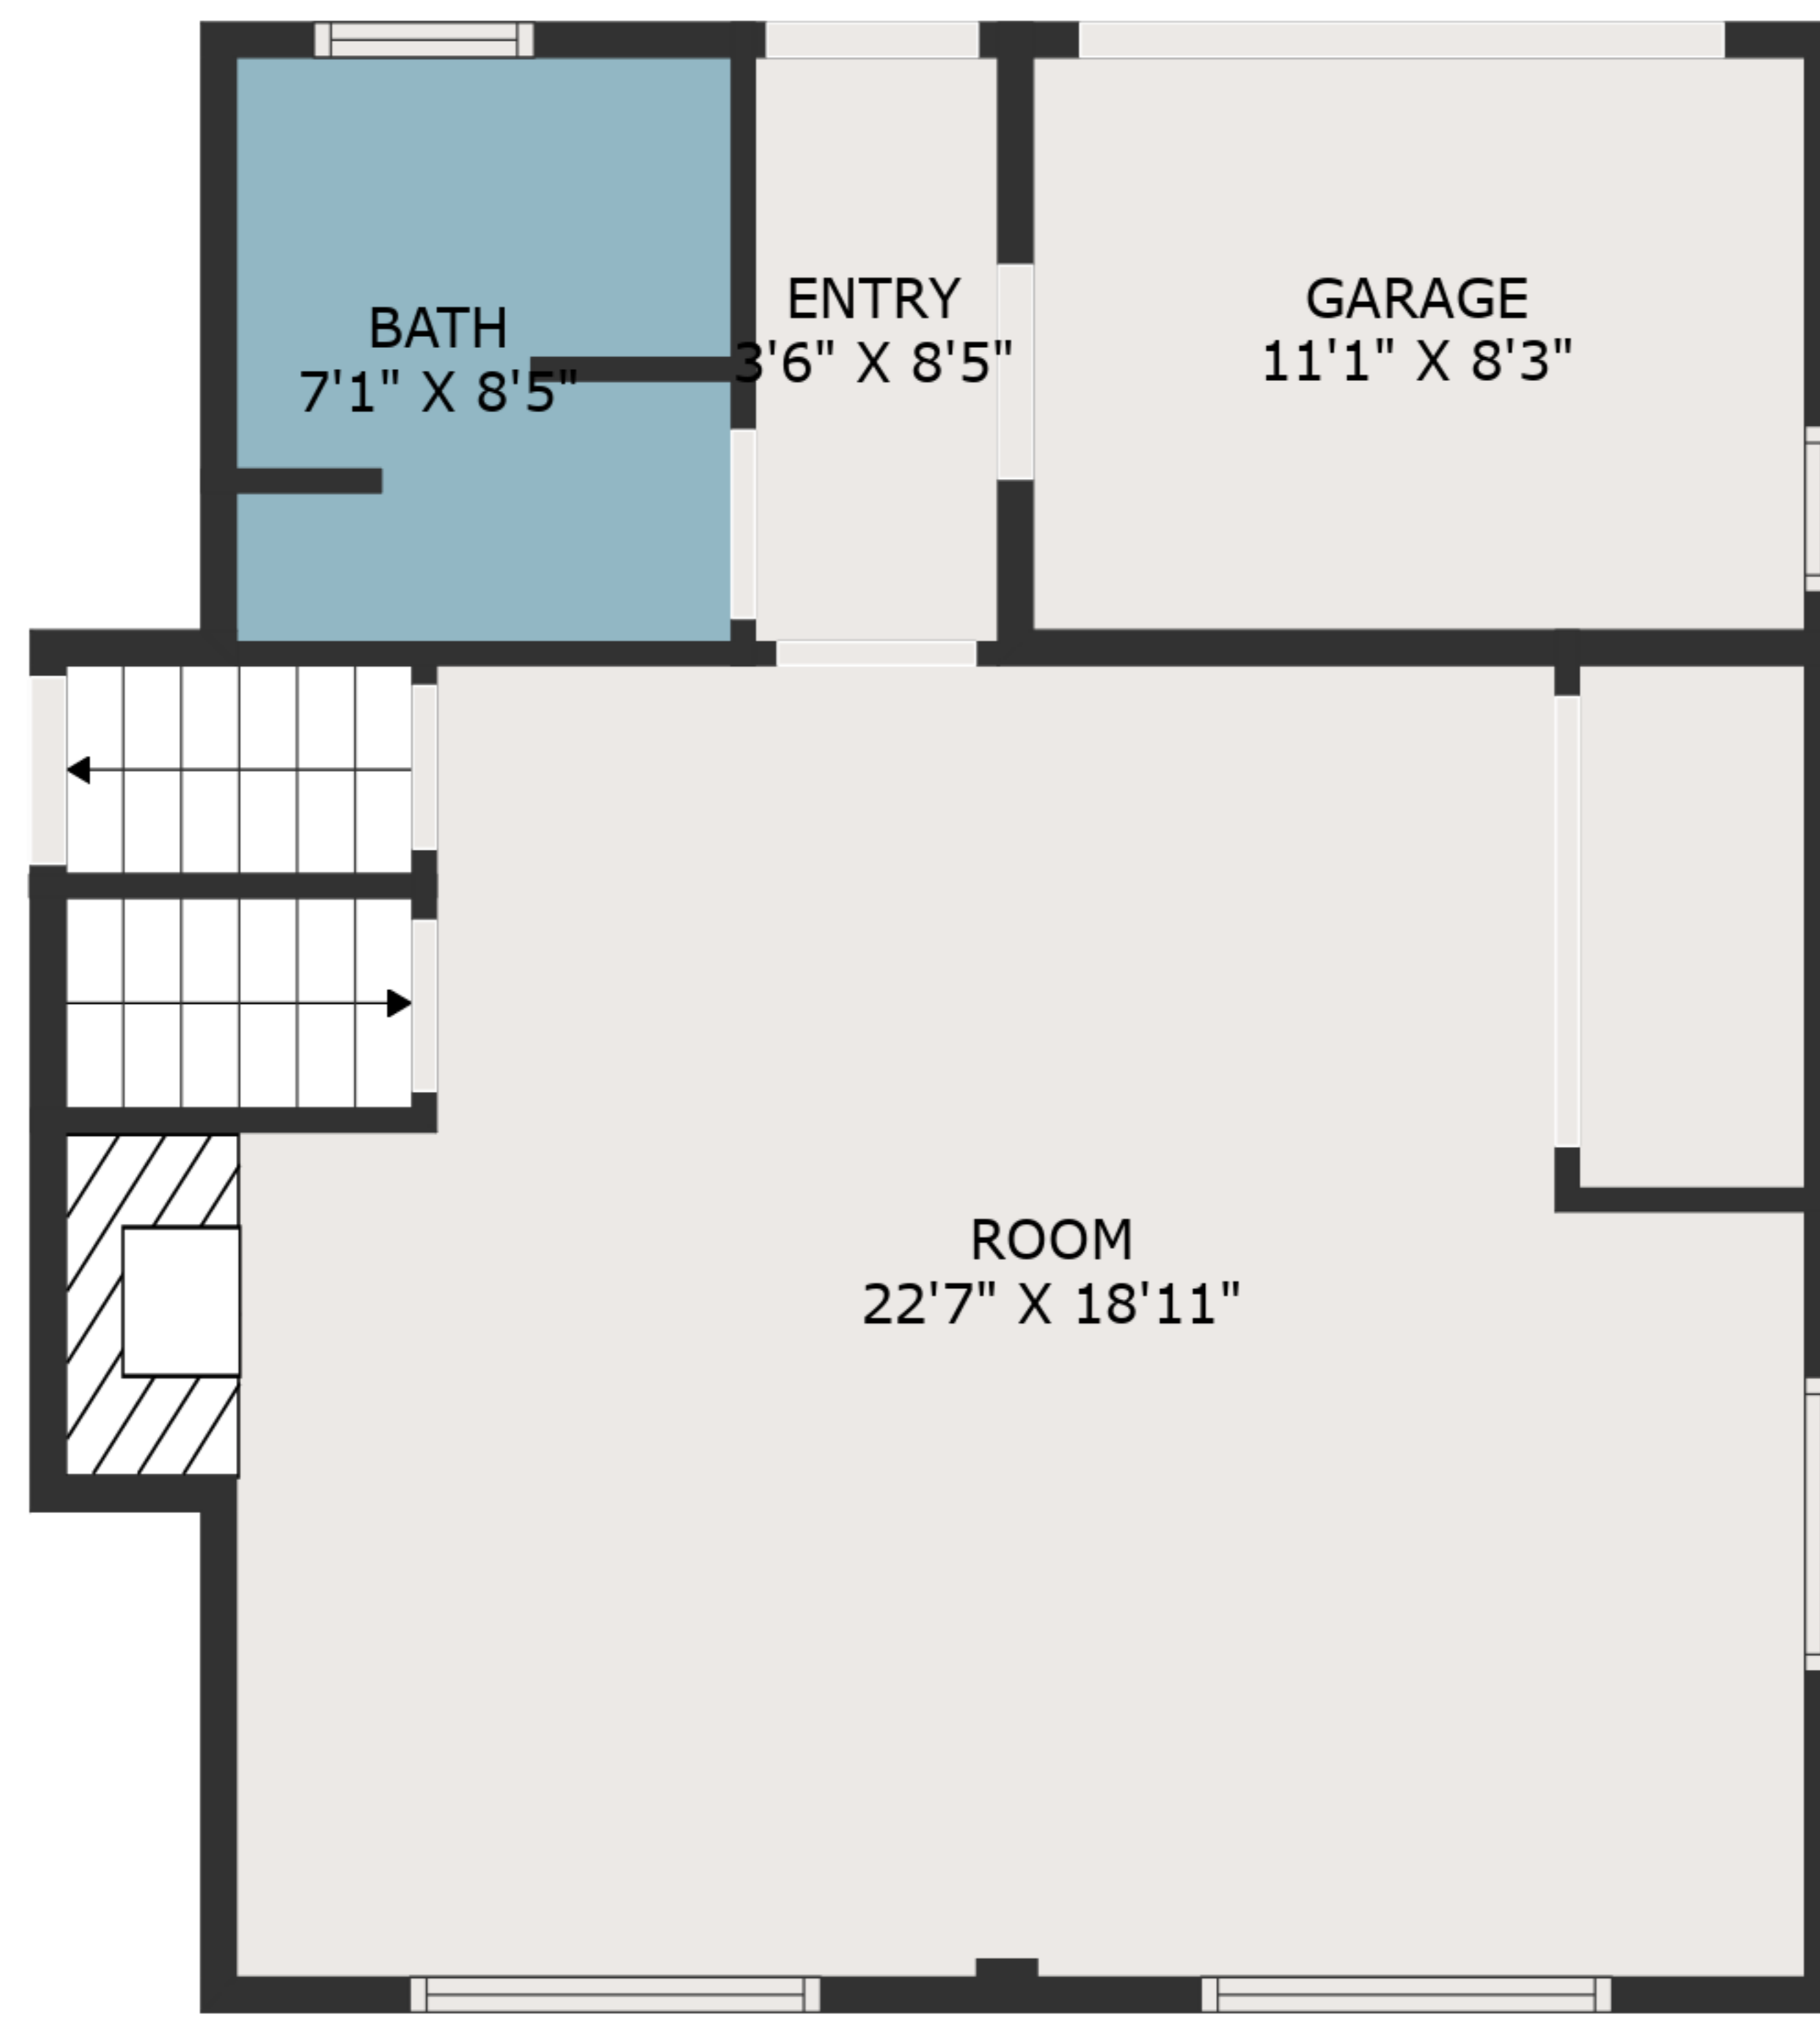

BASEMENT
19'9" X 25'5"

TOTAL: 1692 sq. ft
BELOW GROUND: 0 sq. ft, FLOOR 2: 554 sq. ft, FLOOR 3: 514 sq. ft, FLOOR 4: 624 sq. ft
EXCLUDED AREAS: BASEMENT: 502 sq. ft, GARAGE: 92 sq. ft

MEASUREMENTS ARE DEEMED HIGHLY RELIABLE BUT NOT GUARANTEED.

TOTAL: 1692 sq. ft

BELOW GROUND: 0 sq. ft, FLOOR 2: 554 sq. ft, FLOOR 3: 514 sq. ft, FLOOR 4: 624 sq. ft
EXCLUDED AREAS: BASEMENT: 502 sq. ft, GARAGE: 92 sq. ft

MEASUREMENTS ARE DEEMED HIGHLY RELIABLE BUT NOT GUARANTEED.