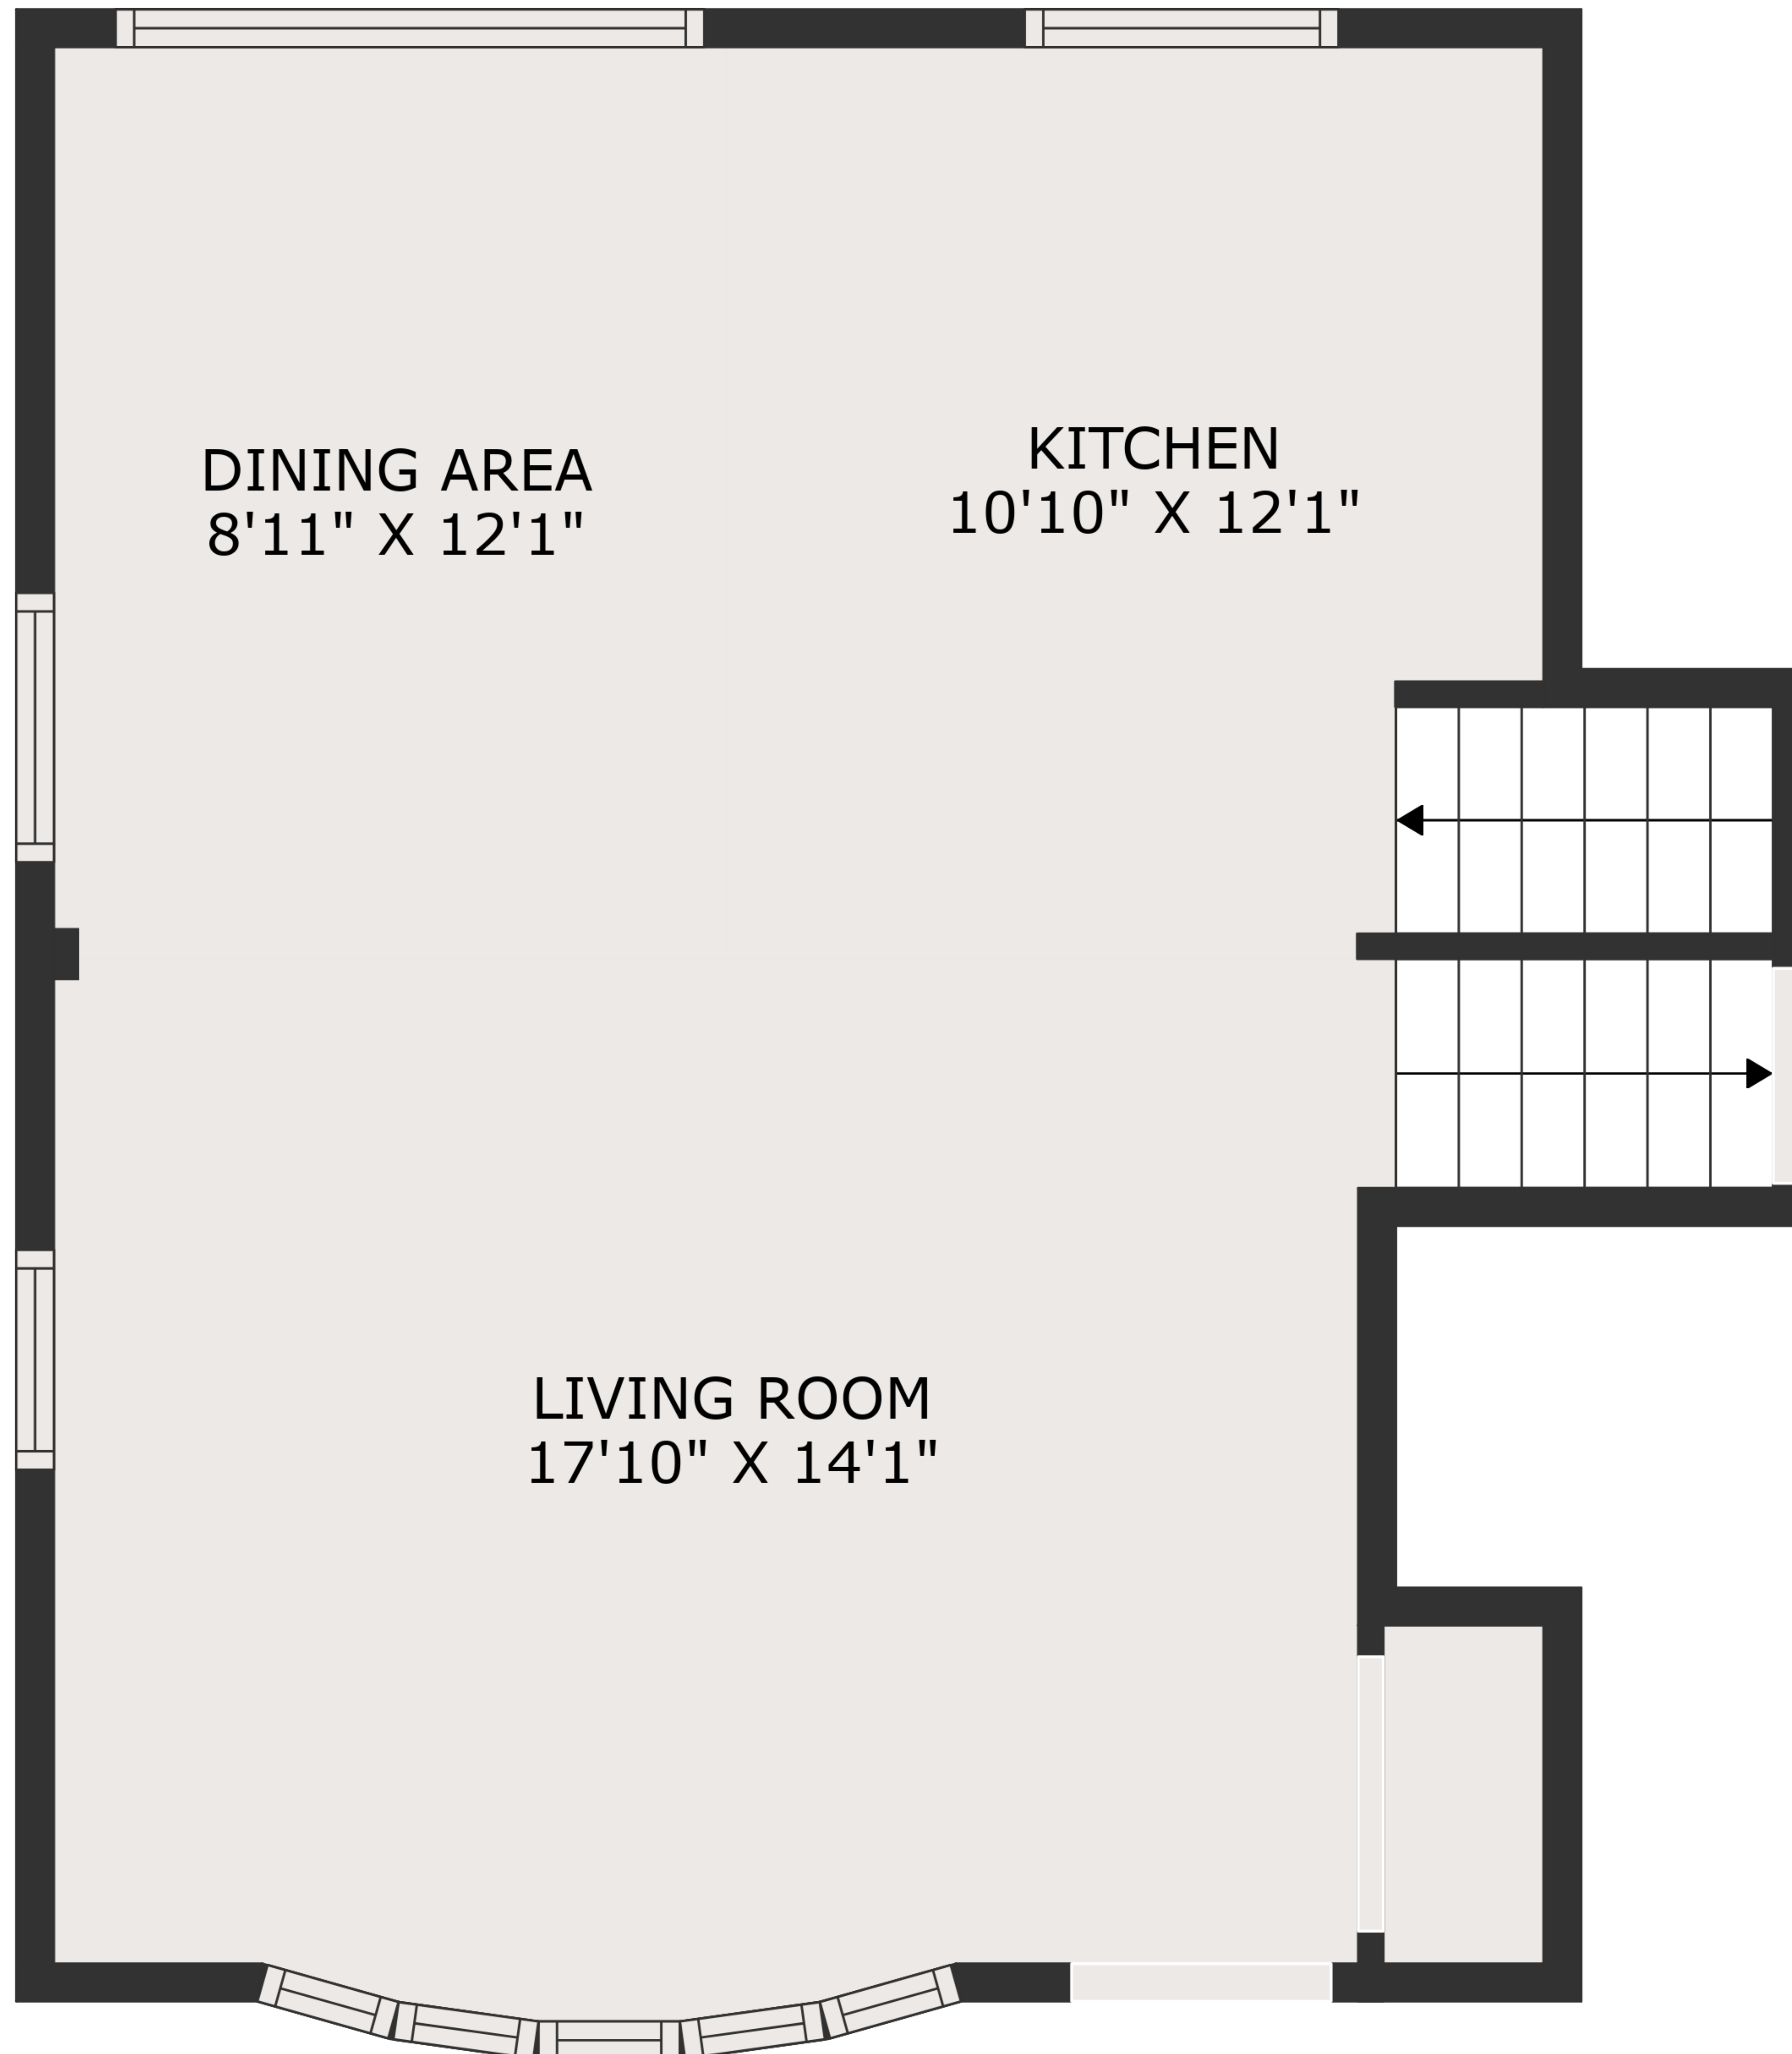

BASEMENT
19'9" X 25'5"

TOTAL: 1692 sq. ft
BELOW GROUND: 0 sq. ft, FLOOR 2: 554 sq. ft, FLOOR 3: 514 sq. ft, FLOOR 4: 624 sq. ft
EXCLUDED AREAS: BASEMENT: 502 sq. ft, GARAGE: 92 sq. ft

MEASUREMENTS ARE DEEMED HIGHLY RELIABLE BUT NOT GUARANTEED.

TOTAL: 1692 sq. ft

BELOW GROUND: 0 sq. ft, FLOOR 2: 554 sq. ft, FLOOR 3: 514 sq. ft, FLOOR 4: 624 sq. ft
EXCLUDED AREAS: BASEMENT: 502 sq. ft, GARAGE: 92 sq. ft

MEASUREMENTS ARE DEEMED HIGHLY RELIABLE BUT NOT GUARANTEED.