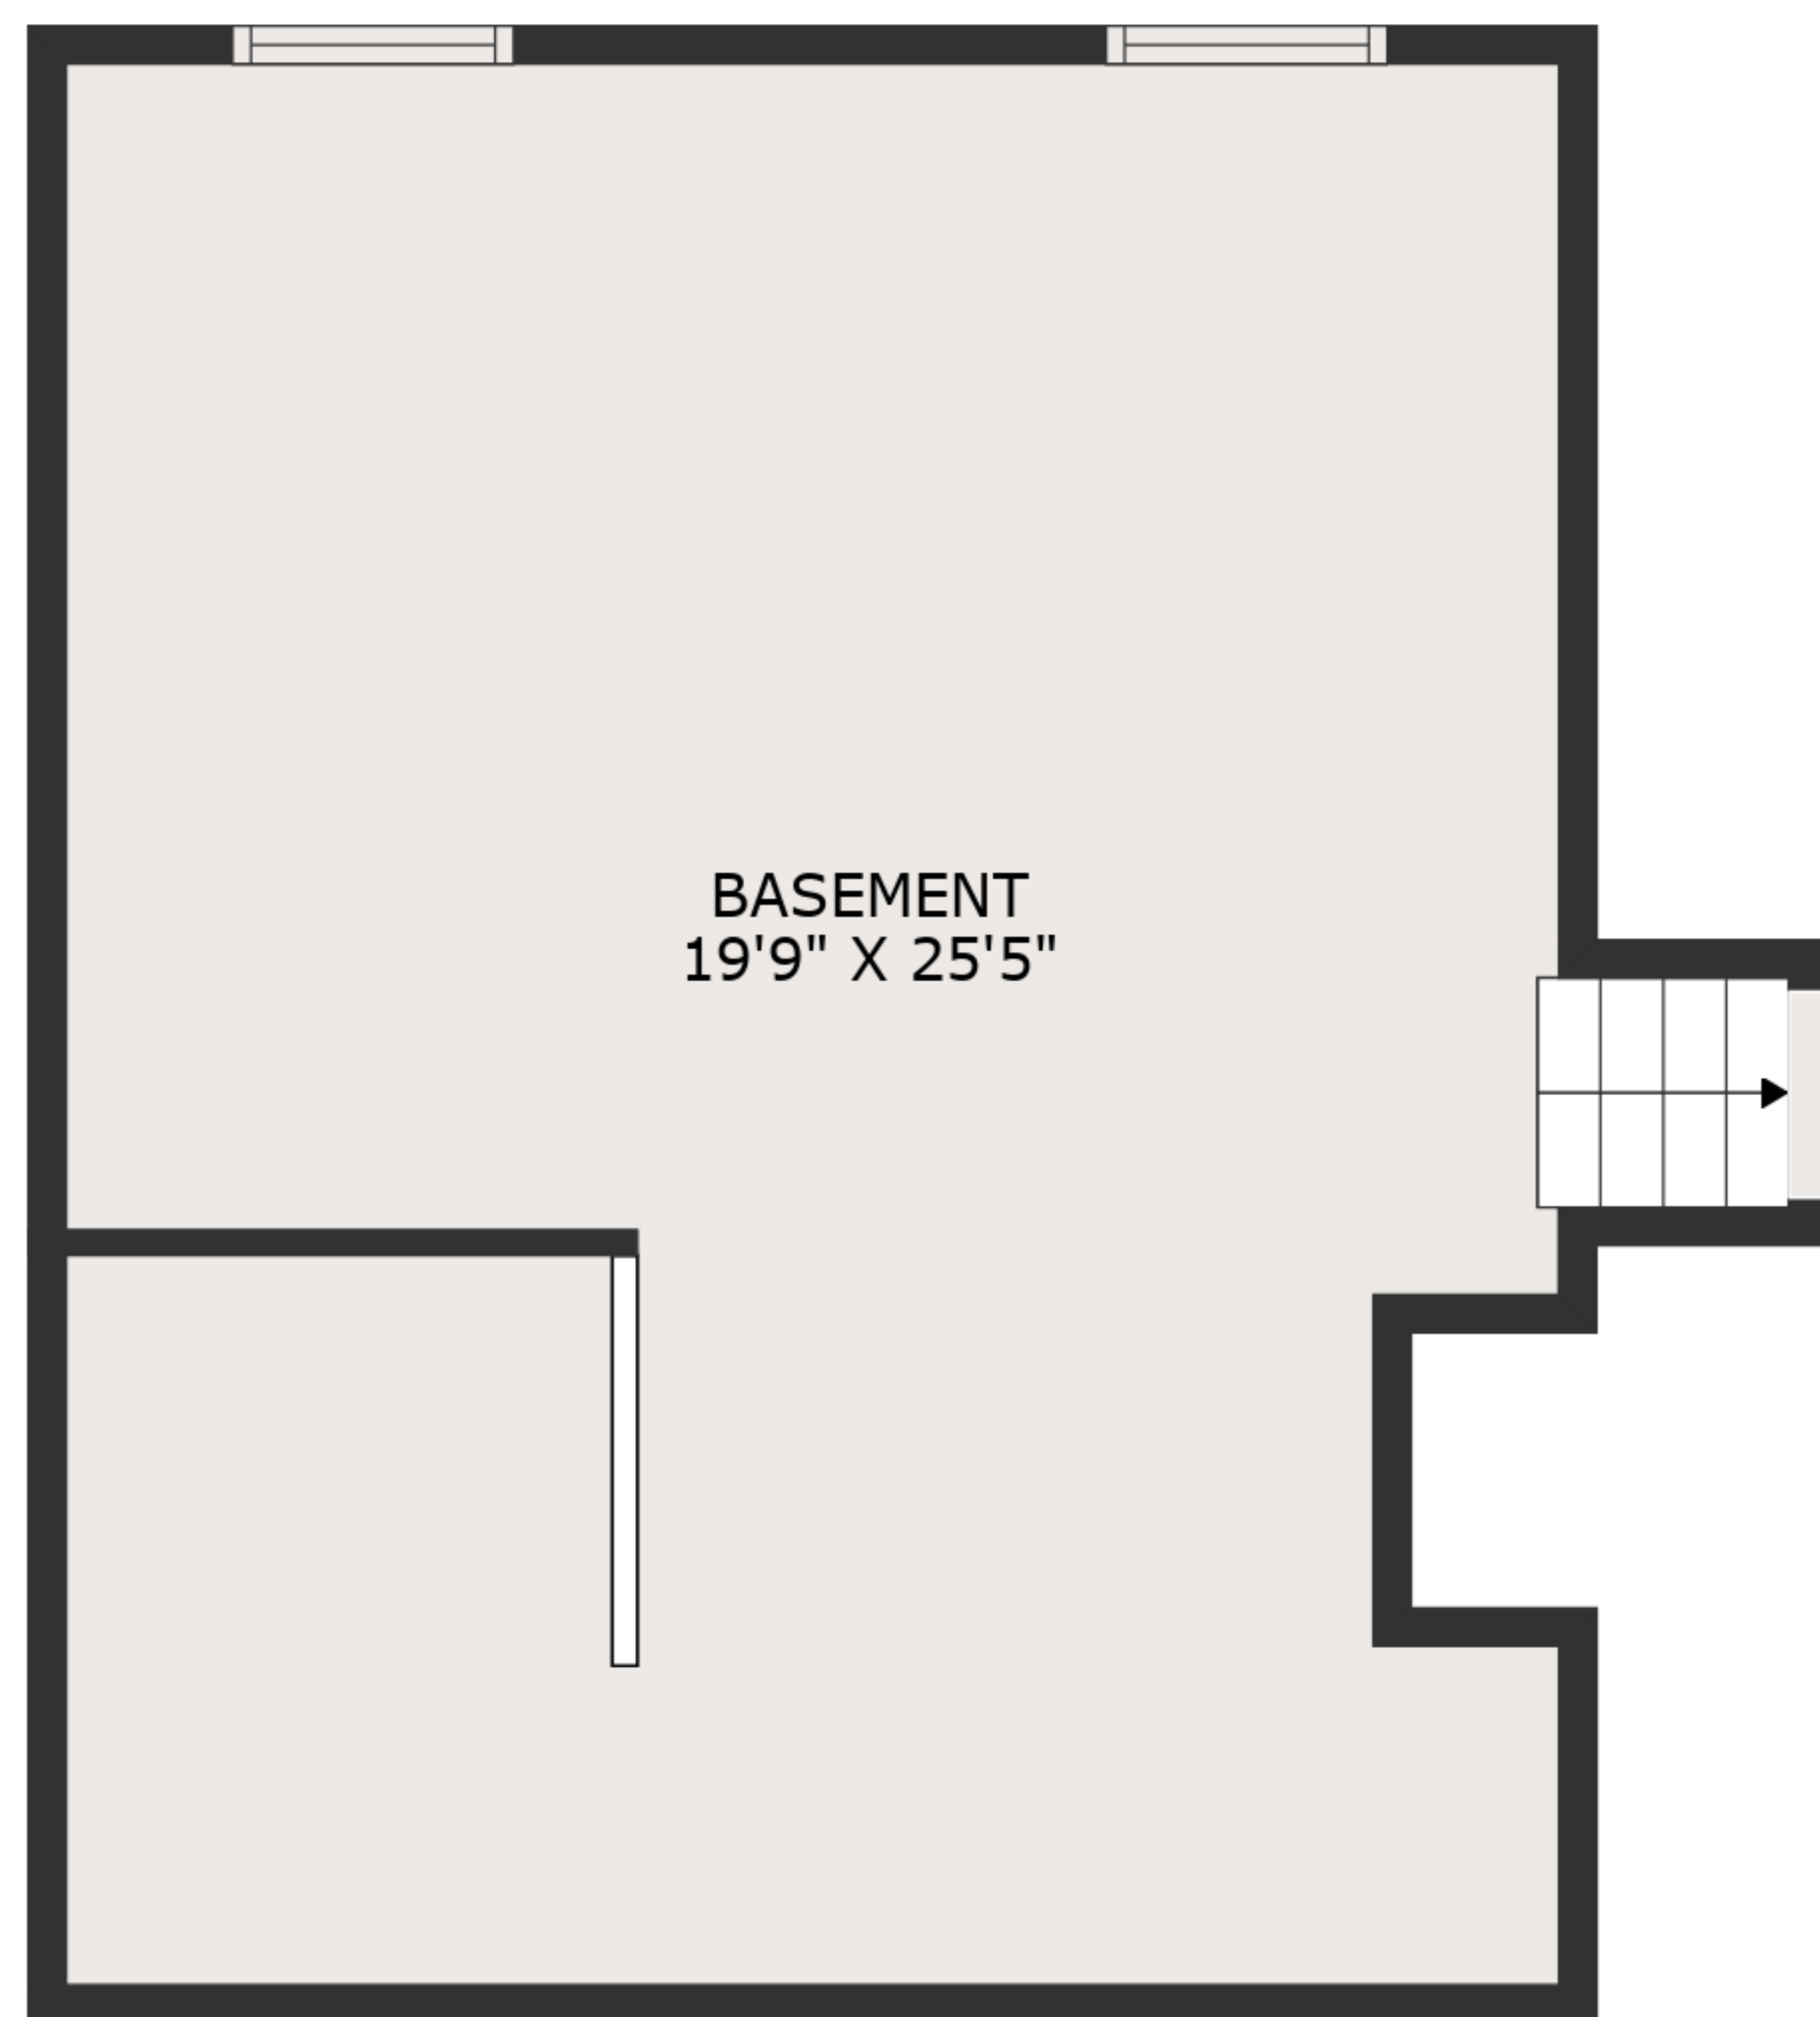

BASEMENT
19'9" X 25'5"

TOTAL: 1692 sq. ft
BELOW GROUND: 0 sq. ft, FLOOR 2: 554 sq. ft, FLOOR 3: 514 sq. ft, FLOOR 4: 624 sq. ft
EXCLUDED AREAS: BASEMENT: 502 sq. ft, GARAGE: 92 sq. ft

MEASUREMENTS ARE DEEMED HIGHLY RELIABLE BUT NOT GUARANTEED.

TOTAL: 1692 sq. ft

BELOW GROUND: 0 sq. ft, FLOOR 2: 554 sq. ft, FLOOR 3: 514 sq. ft, FLOOR 4: 624 sq. ft
EXCLUDED AREAS: BASEMENT: 502 sq. ft, GARAGE: 92 sq. ft

MEASUREMENTS ARE DEEMED HIGHLY RELIABLE BUT NOT GUARANTEED.

FLOOR 2

FLOOR 3

FLOOR 1

FLOOR 4

TOTAL: 1692 sq. ft
 BELOW GROUND: 0 sq. ft, FLOOR 2: 554 sq. ft, FLOOR 3: 514 sq. ft, FLOOR 4: 624 sq. ft
 EXCLUDED AREAS: BASEMENT: 502 sq. ft, GARAGE: 92 sq. ft

MEASUREMENTS ARE DEEMED HIGHLY RELIABLE BUT NOT GUARANTEED.