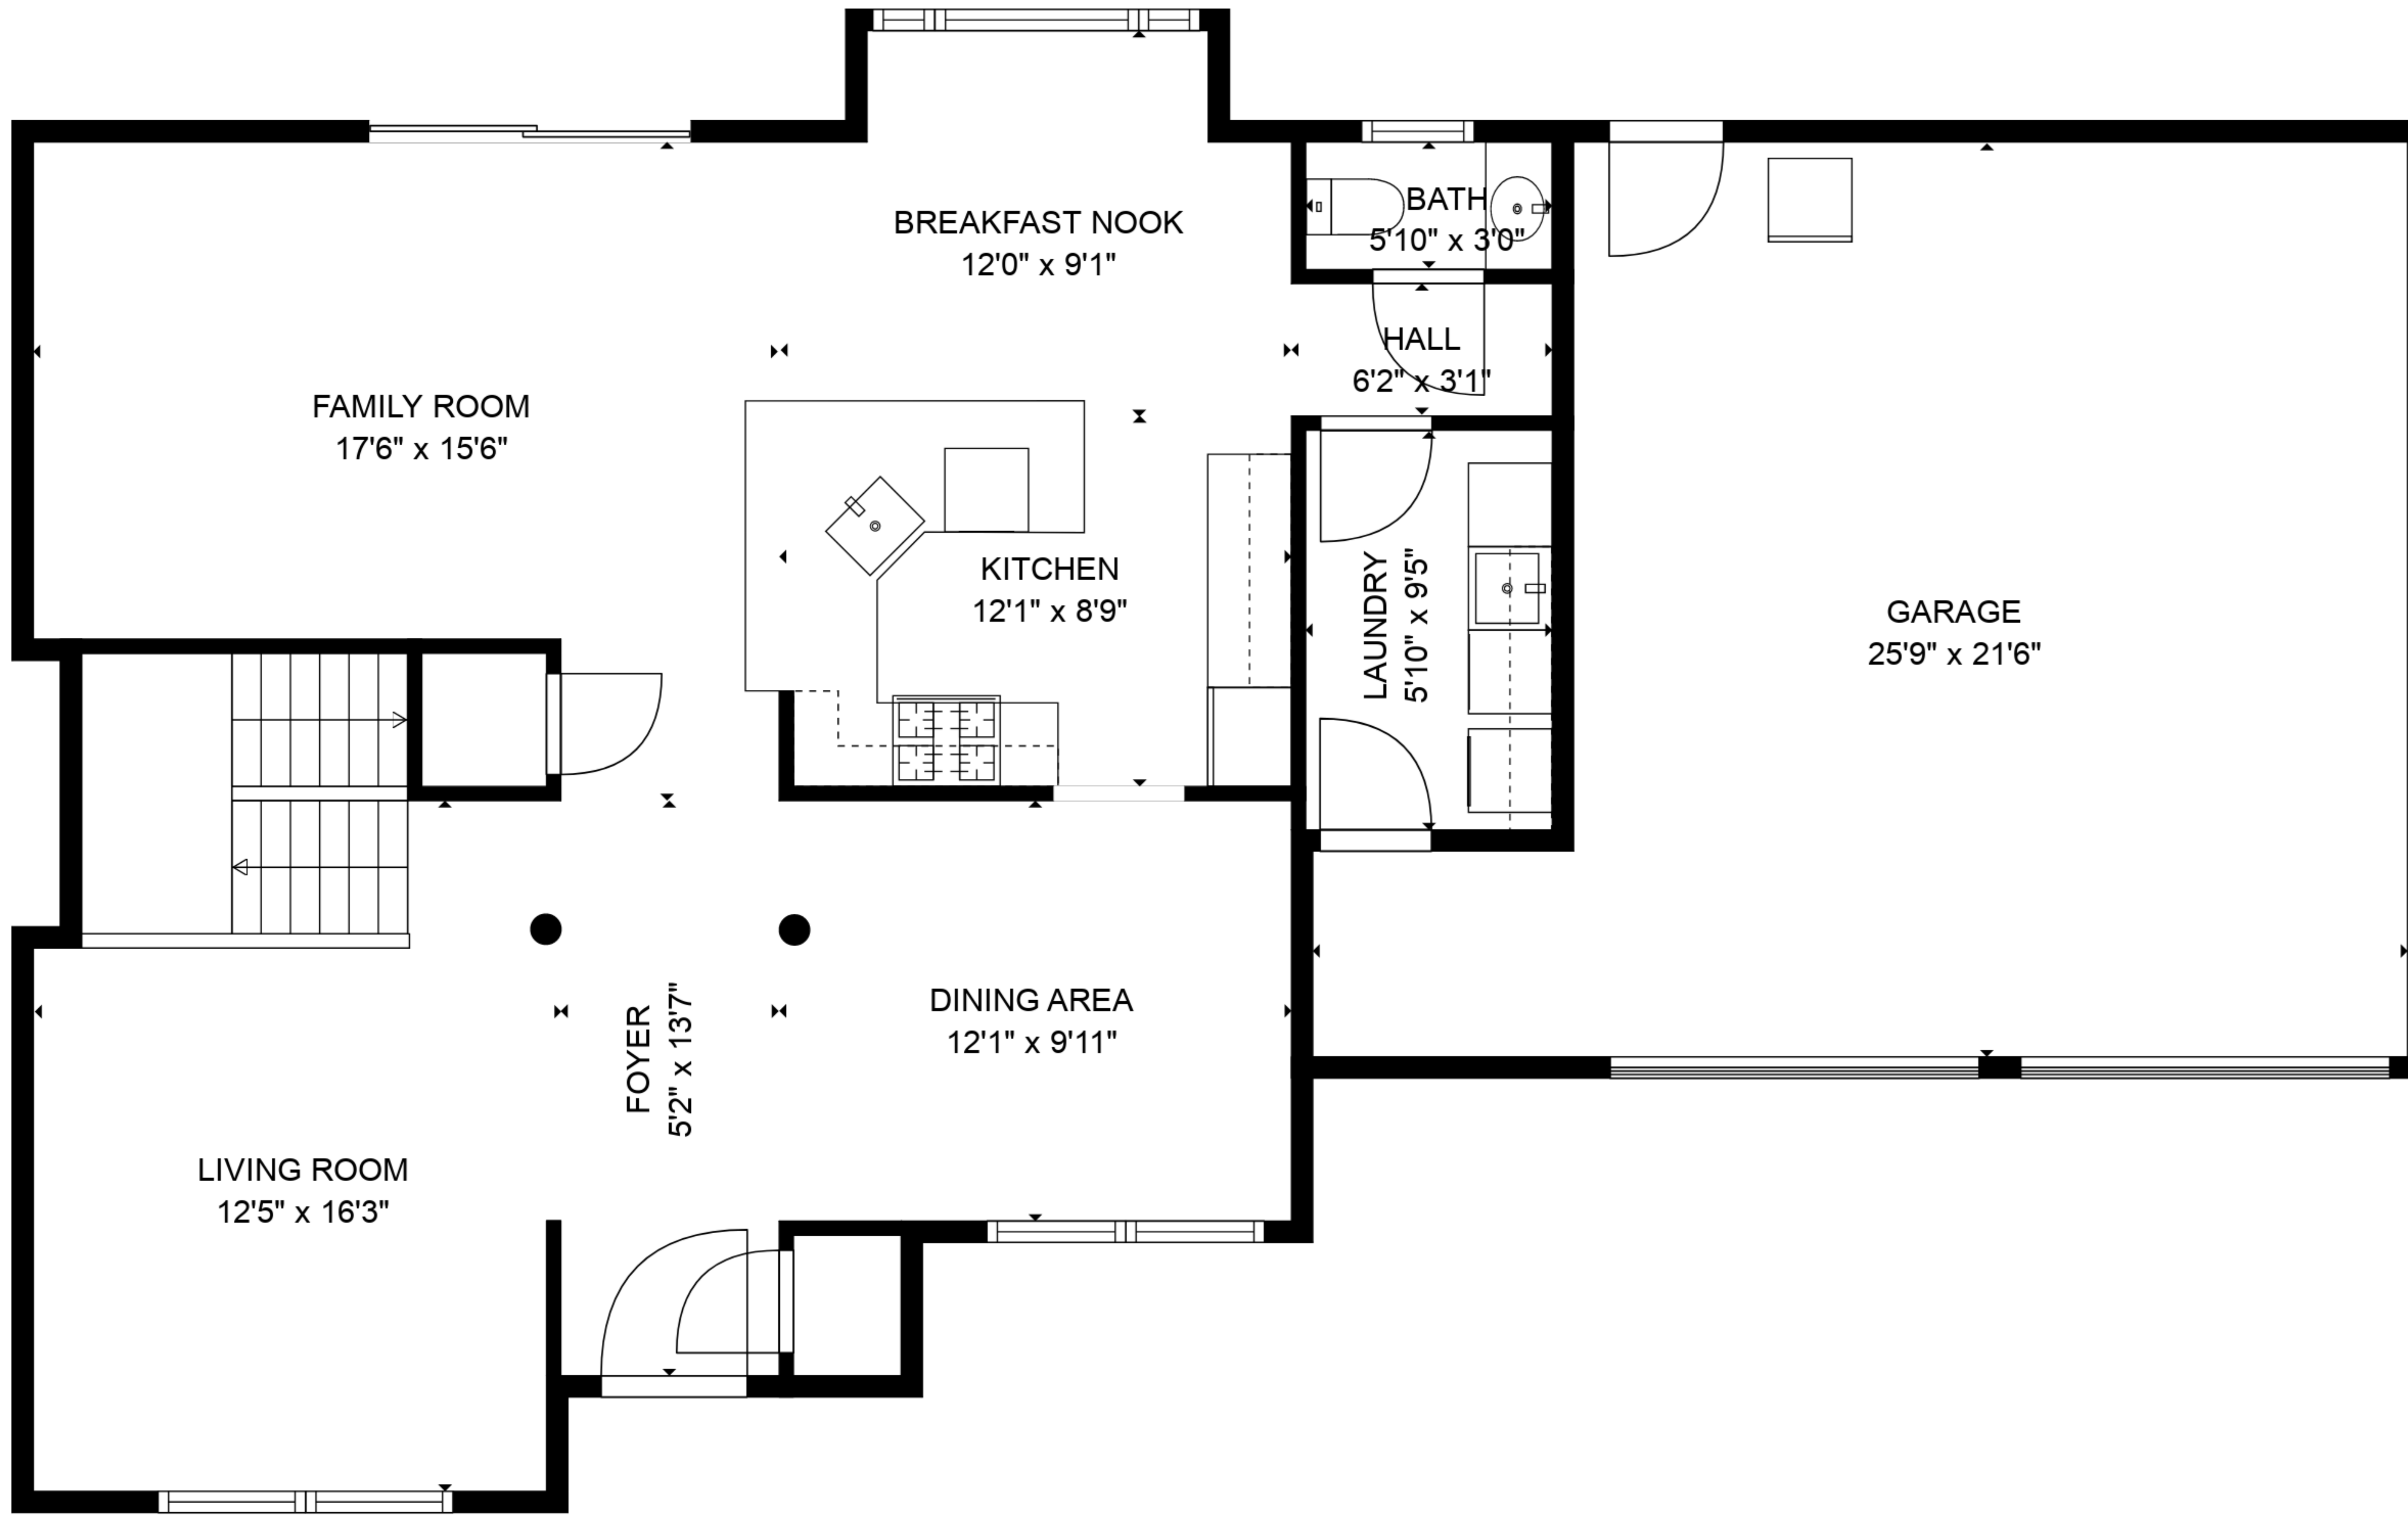

Total scanned area: 2382 sq. ft

SIZES AND DIMENSIONS ARE APPROXIMATE AND FOR REFERENCE ONLY. ACTUAL MAY VARY.

FLOOR 1

FLOOR 2