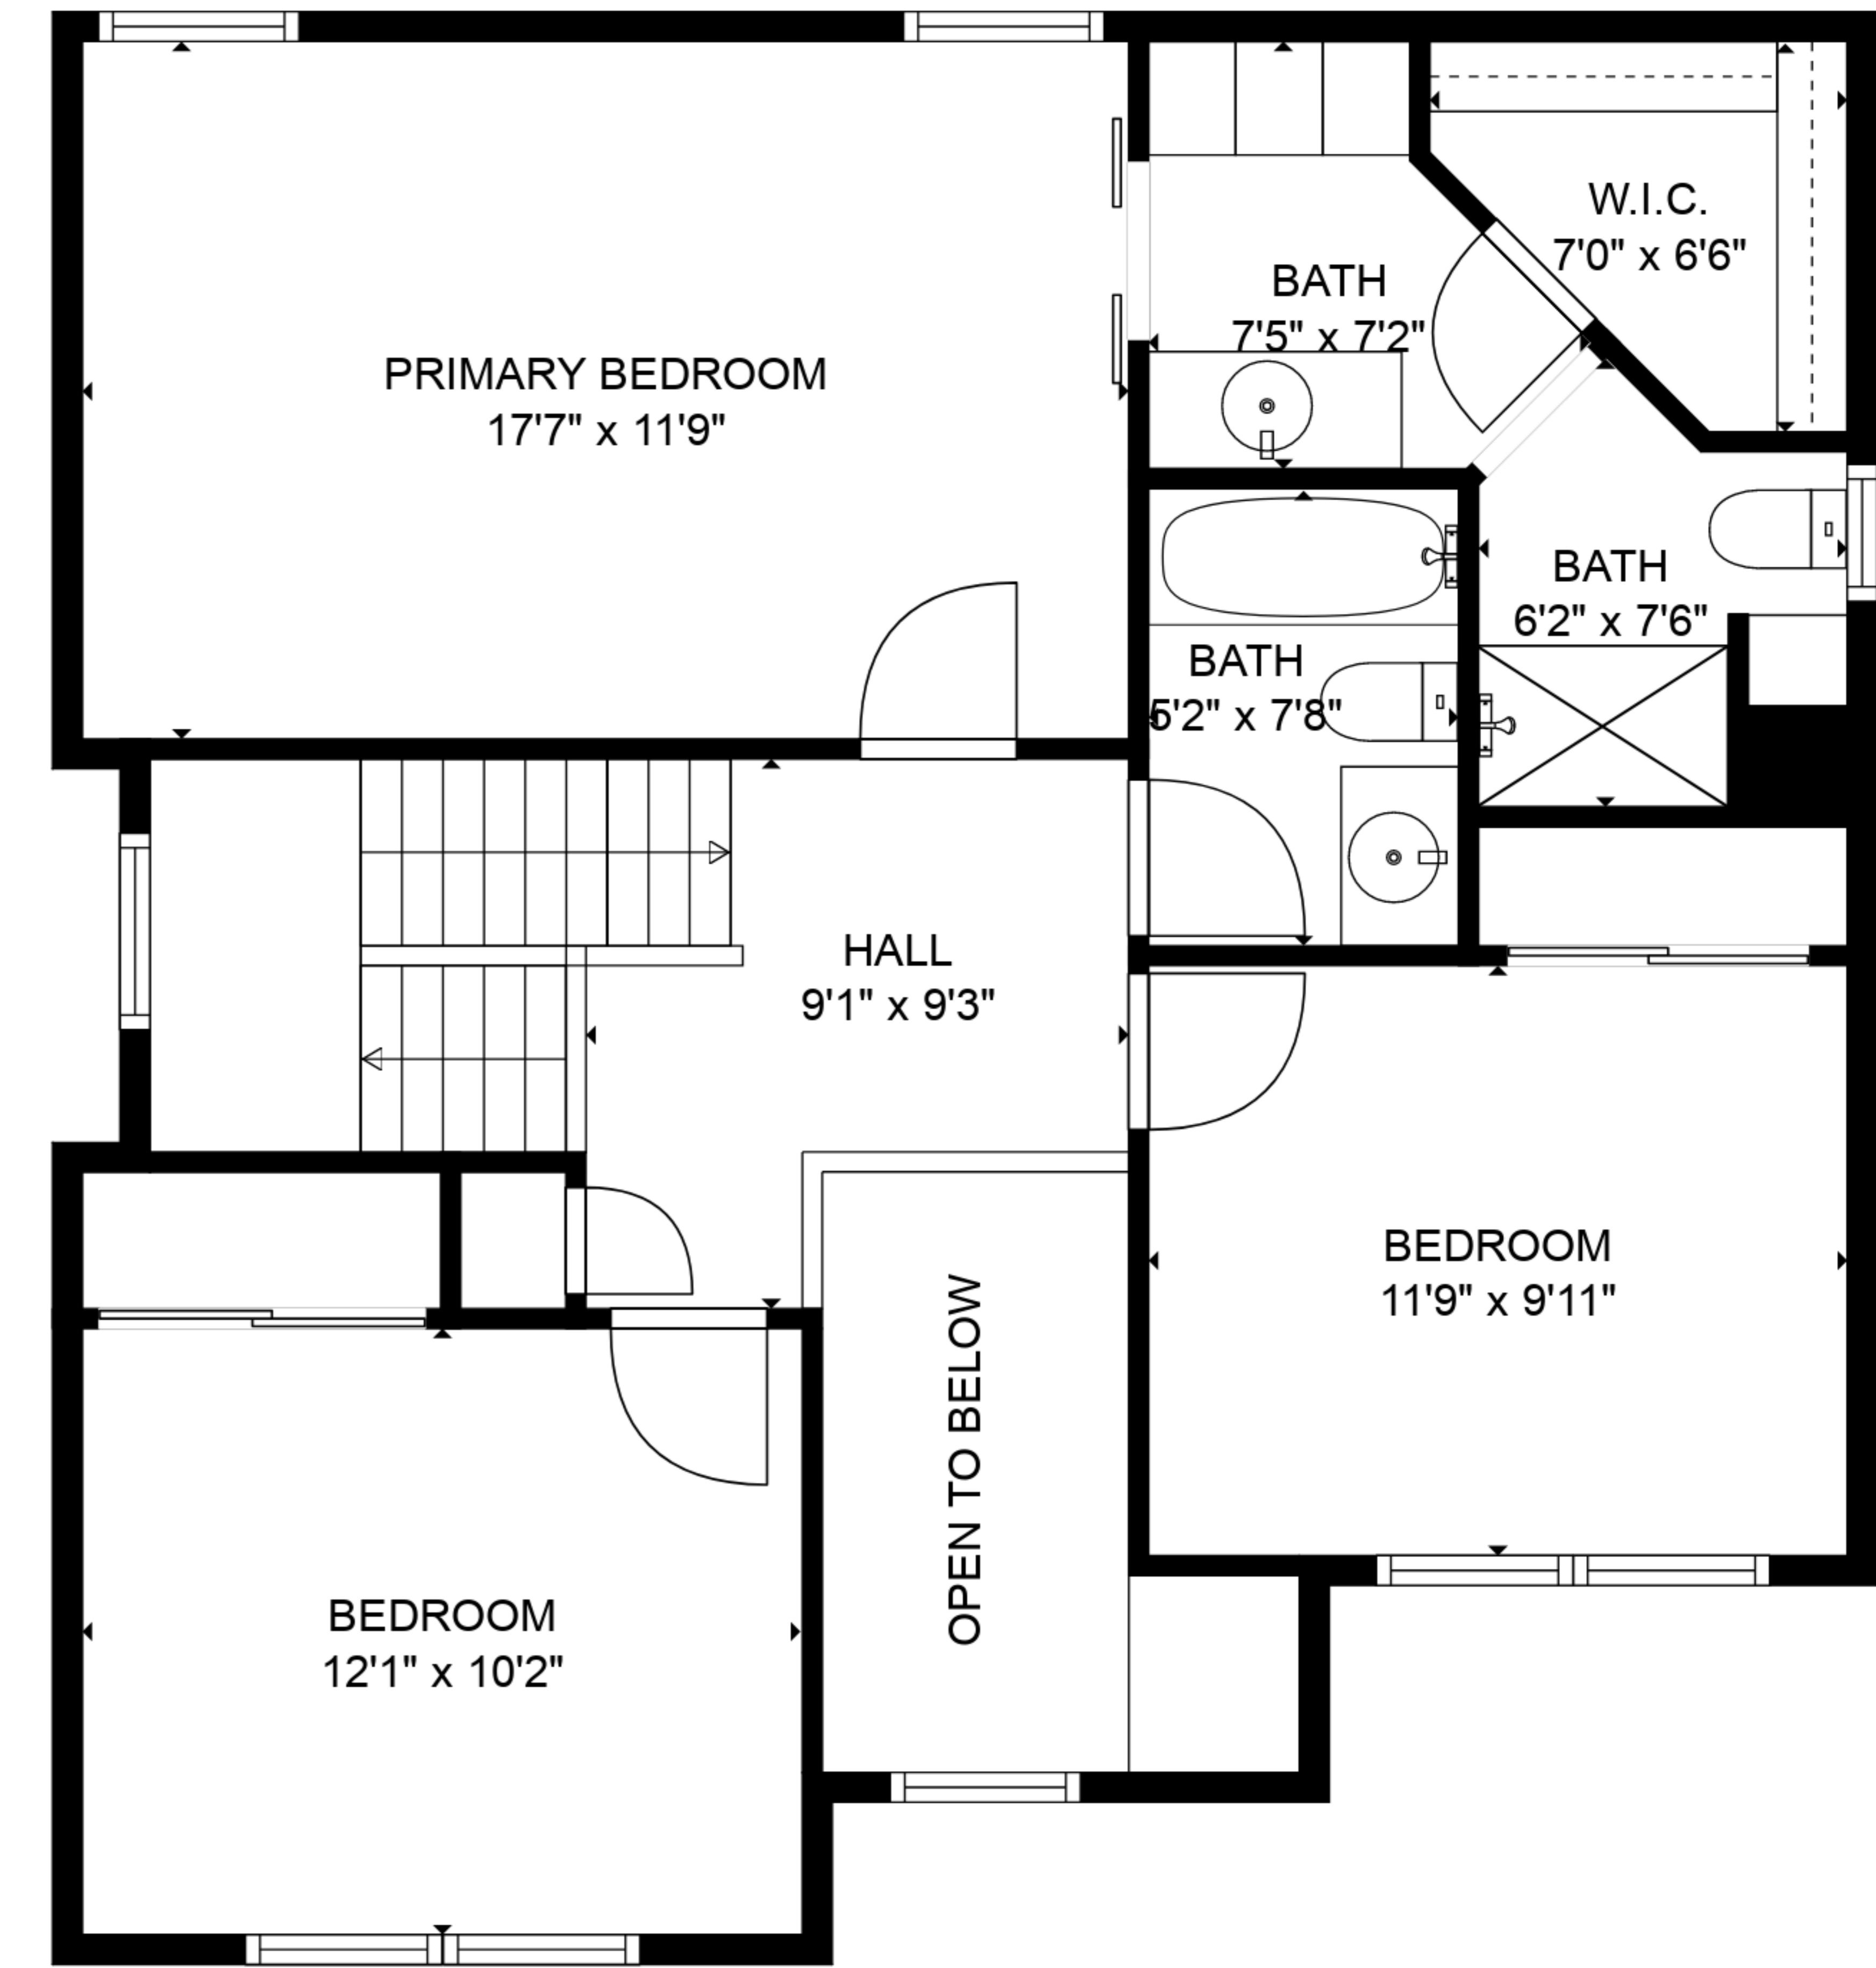

Total scanned area: 2382 sq. ft

SIZES AND DIMENSIONS ARE APPROXIMATE AND FOR REFERENCE ONLY. ACTUAL MAY VARY.

FLOOR 1

FLOOR 2