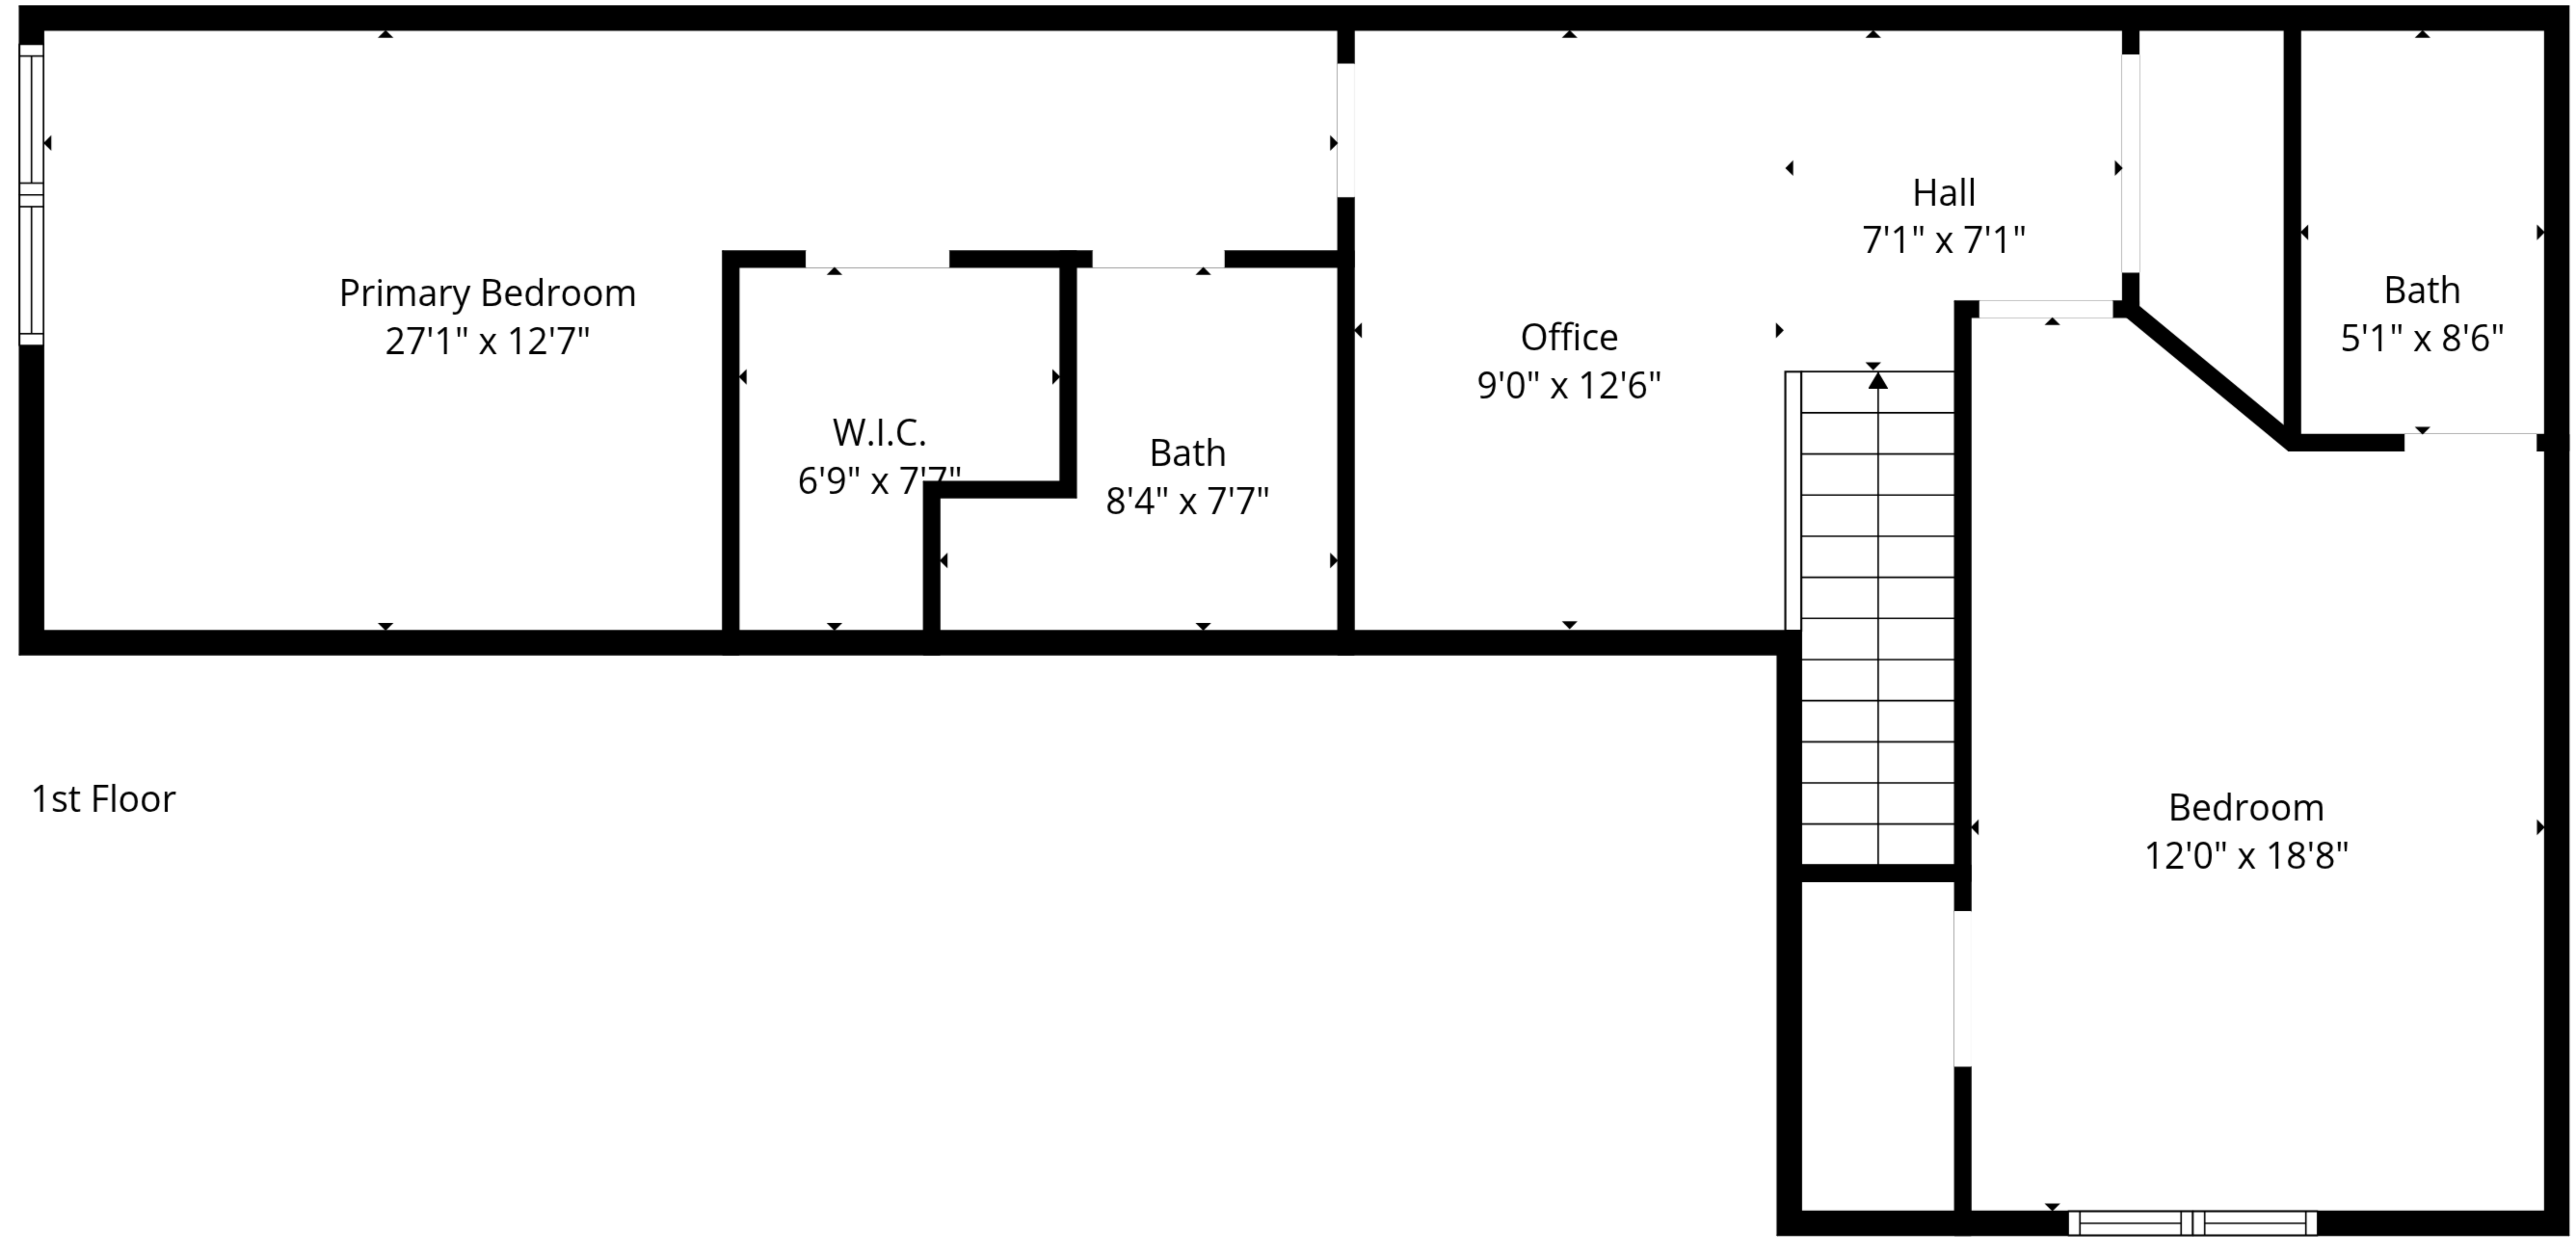

**TOTAL: 1346 sq. ft**  
BELOW GRADE: 501 sq. ft, 1st floor: 845 sq. ft  
EXCLUDED AREAS: PATIO: 90 sq. ft, WALLS: 126 sq. ft

Sizes And Dimensions Are Approximate. Actual May Vary.

**TOTAL: 1346 sq. ft**  
BELOW GRADE: 501 sq. ft, 1st floor: 845 sq. ft  
EXCLUDED AREAS: PATIO: 90 sq. ft, WALLS: 126 sq. ft

Sizes And Dimensions Are Approximate. Actual May Vary.

**TOTAL: 1346 sq. ft**  
 BELOW GRADE: 501 sq. ft, 1st floor: 845 sq. ft  
 EXCLUDED AREAS: PATIO: 90 sq. ft, WALLS: 126 sq. ft

Sizes And Dimensions Are Approximate. Actual May Vary.