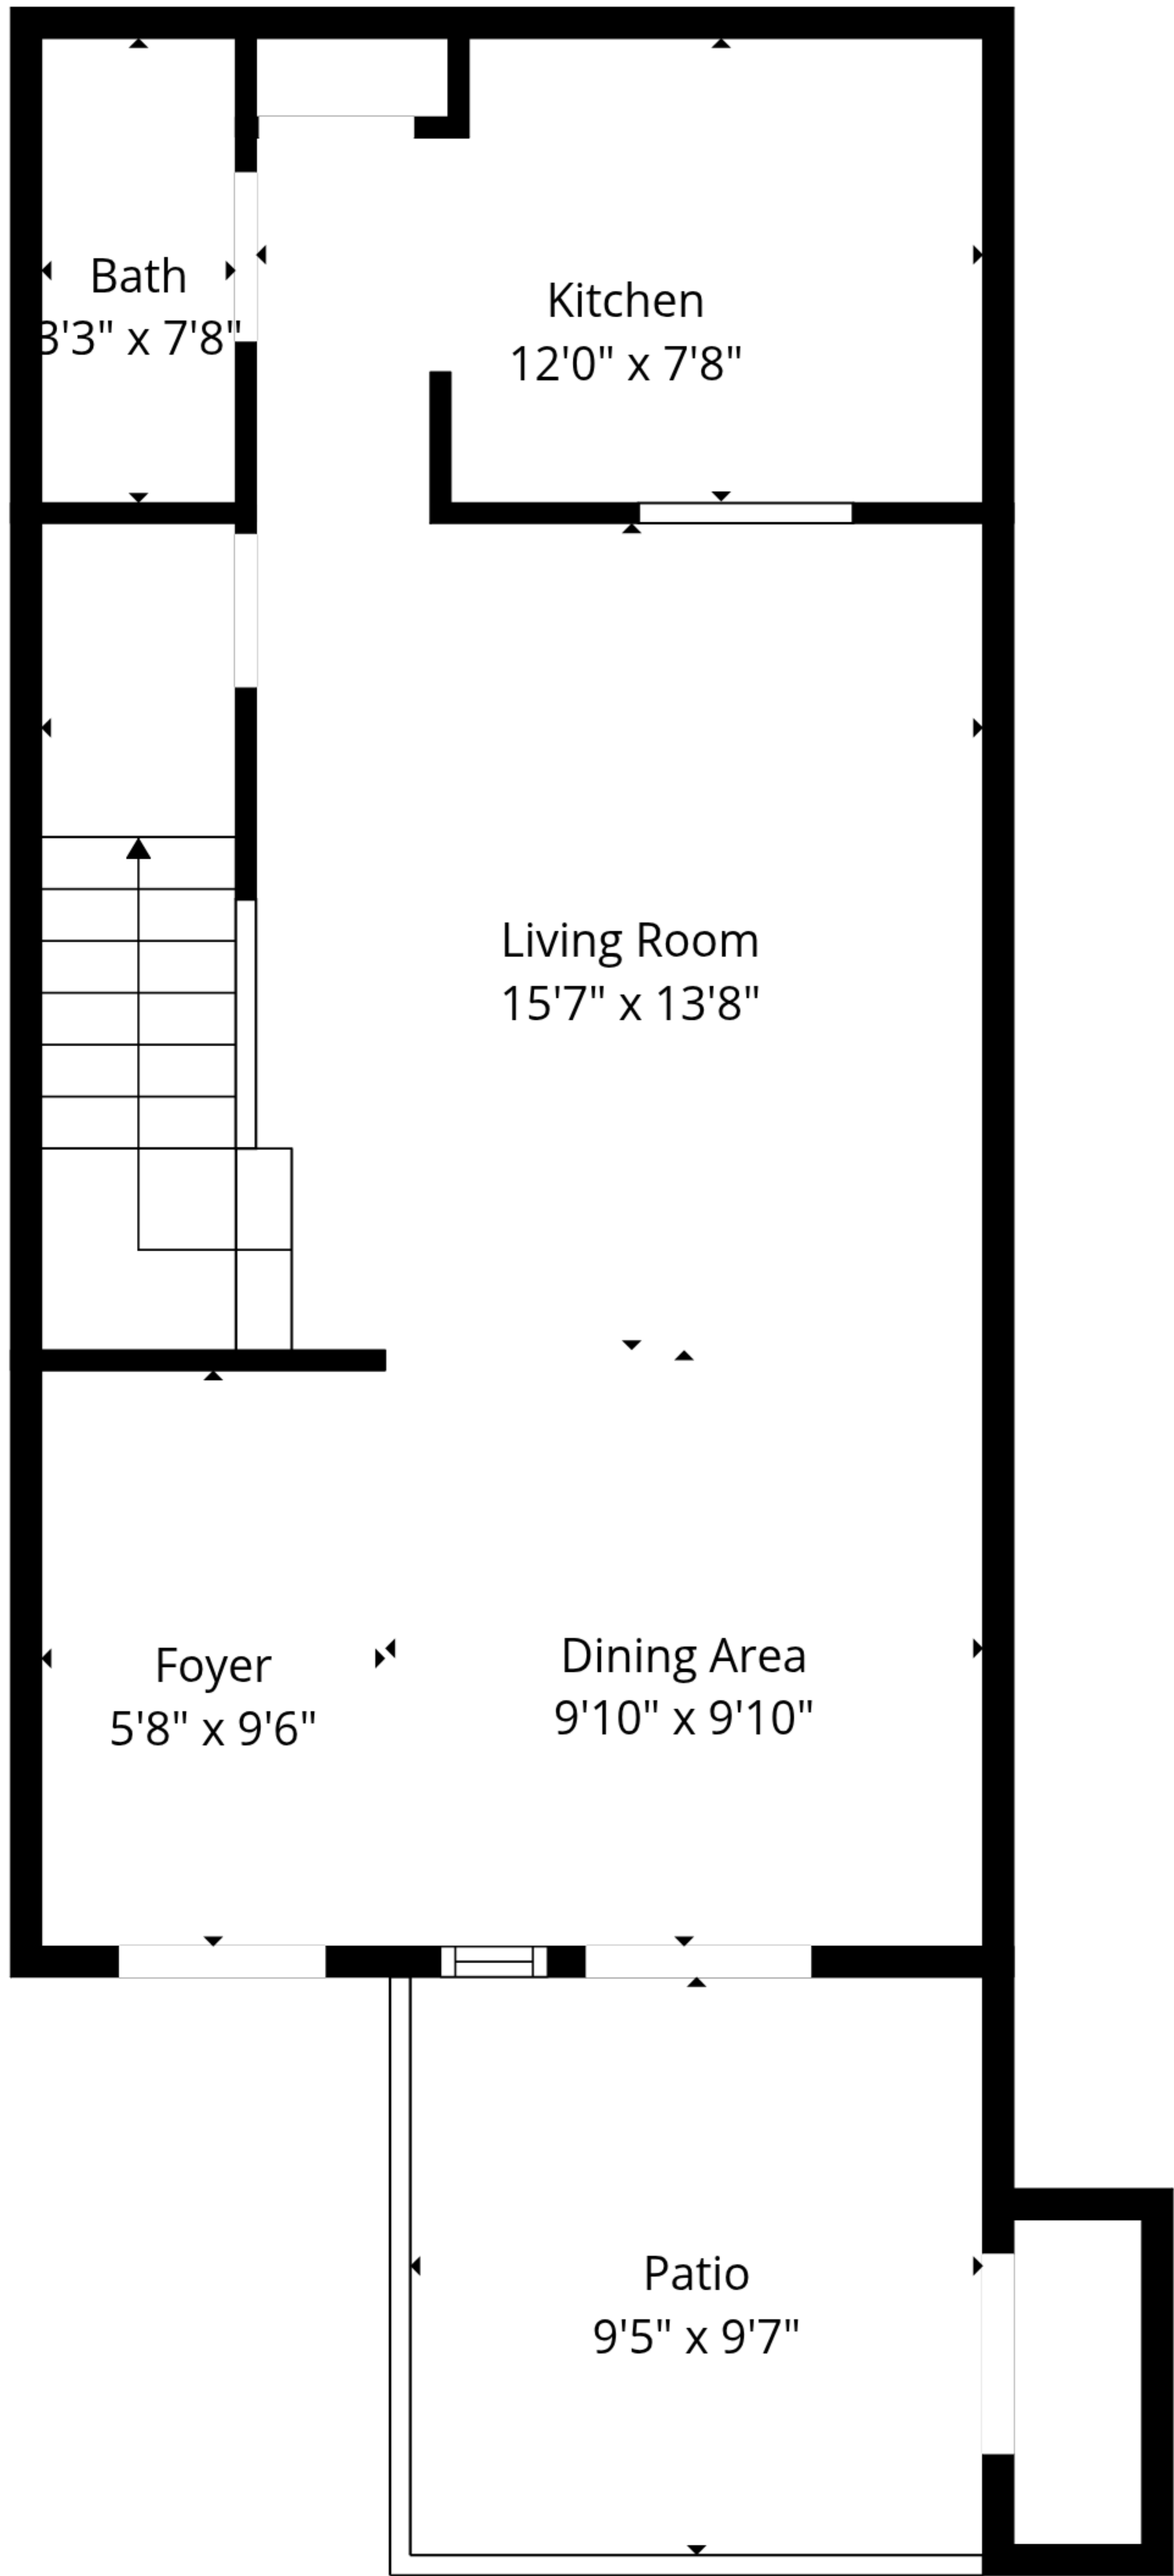

**TOTAL: 1346 sq. ft**  
BELOW GRADE: 501 sq. ft, 1st floor: 845 sq. ft  
EXCLUDED AREAS: PATIO: 90 sq. ft, WALLS: 126 sq. ft

Sizes And Dimensions Are Approximate. Actual May Vary.

**TOTAL: 1346 sq. ft**  
BELOW GRADE: 501 sq. ft, 1st floor: 845 sq. ft  
EXCLUDED AREAS: PATIO: 90 sq. ft, WALLS: 126 sq. ft

Sizes And Dimensions Are Approximate. Actual May Vary.

**TOTAL: 1346 sq. ft**  
 BELOW GRADE: 501 sq. ft, 1st floor: 845 sq. ft  
 EXCLUDED AREAS: PATIO: 90 sq. ft, WALLS: 126 sq. ft

Sizes And Dimensions Are Approximate. Actual May Vary.