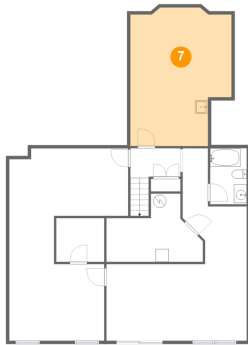

7 Floor 1 - Basement

Dimensions: 15'8" x 21'5"
Area: 300 sq. ft
Counted as Living Area: No

Heated: Yes
Finished: No
Enclosed: Yes
Contiguous: Yes
Permitted: Yes
Wet Space: No
Addition: No
Conversion: No