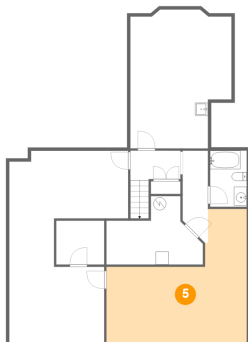

5 Floor 1 - Room

Dimensions: 21'9" x 20'10"
Area: 314 sq. ft
Counted as Living Area:
Yes

Heated: Yes
Finished: Yes
Enclosed: Yes
Contiguous:
Yes
Permitted: Yes
Wet Space: No
Addition: No
Conversion: No