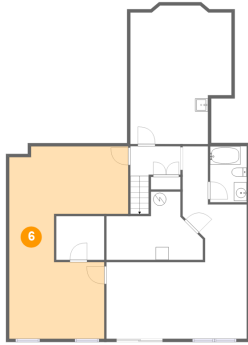

1 Kingsley Evans Circle, Oakland, Bergen County, New Jersey, United States, 07436

6 Floor 1 - Room

Dimensions: 18'5" x 29'9"
Area: 414 sq. ft
Counted as Living Area:
Yes

Heated: Yes
Finished: Yes
Enclosed: Yes
Contiguous:
Yes
Permitted: Yes
Wet Space: No
Addition: No
Conversion: No