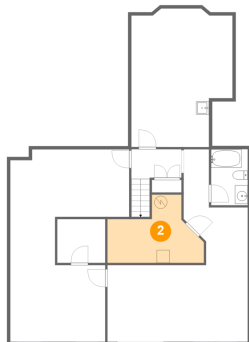

2 Floor 1 - Electrical Room

Dimensions: 14'11" x 10'7"
Area: 112 sq. ft
Counted as Living Area: No

Heated: No
Finished: No
Enclosed: Yes
Contiguous: Yes
Permitted: Yes
Wet Space: No
Addition: No
Conversion: No