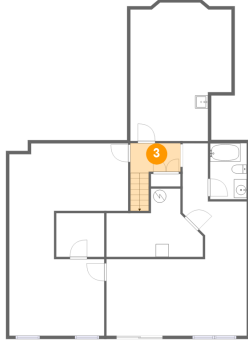

1 Kingsley Evans Circle, Oakland, Bergen County, New Jersey, United States, 07436

3 Floor 1 - Hall

Dimensions: 7'9" x 4'5"
Area: 52 sq. ft
Counted as Living Area:
Yes

Heated: Yes
Finished: Yes
Enclosed: Yes
Contiguous:
Yes
Permitted: Yes
Wet Space: No
Addition: No
Conversion: No