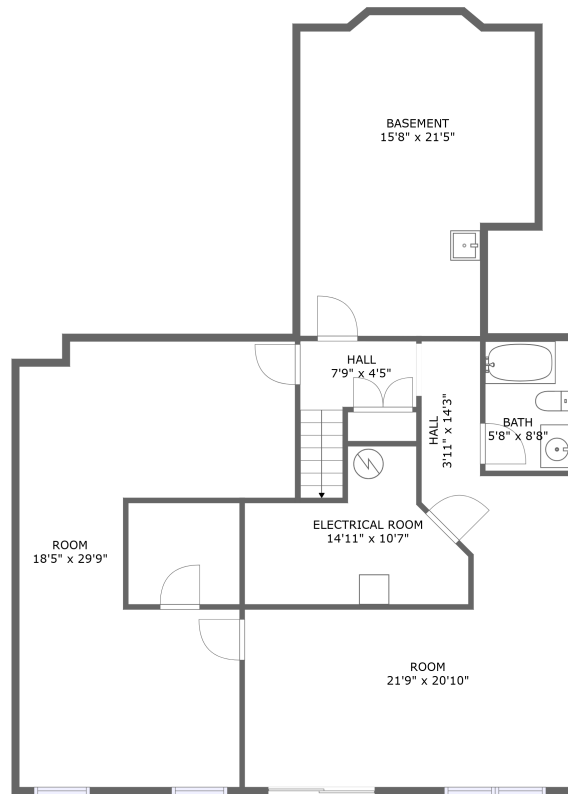

1 Kingsley Evans Circle, Oakland, Bergen County, New Jersey, United States, 07436

FLOOR 1

Property Summary

0 garages

0 bedrooms

1 bathrooms

0 half baths

1 floors

992 Gross Living Area sqft

1,488 total sqft