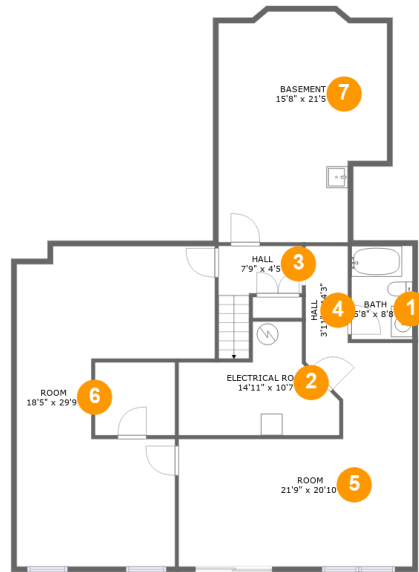

1 Kingsley Evans Circle, Oakland, Bergen County, New Jersey, United States, 07436

Room Dimensions

Floor 1

Total sqft: 1488

Living area: 992

#	Room name	Dimensions	Area (sqft)	Counted as Living Area
1	Bath	5'8" x 8'8"	49 sq. ft	Yes
2	Electrical Room	14'11" x 10'7"	112 sq. ft	No
3	Hall	7'9" x 4'5"	52 sq. ft	Yes
4	Hall	3'11" x 14'3"	50 sq. ft	Yes
5	Room	21'9" x 20'10"	314 sq. ft	Yes
6	Room	18'5" x 29'9"	414 sq. ft	Yes
7	Basement	15'8" x 21'5"	300 sq. ft	No