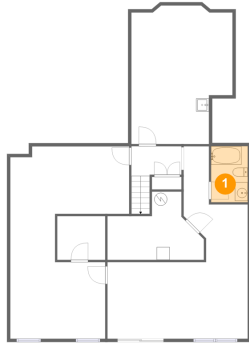

1 Kingsley Evans Circle, Oakland, Bergen County, New Jersey, United States, 07436

1 Floor 1 - Bath

Dimensions: 5'8" x 8'8"
Area: 49 sq. ft
Counted as Living Area:
Yes

Heated: Yes
Finished: Yes
Enclosed: Yes
Contiguous:
Yes
Permitted: Yes
Wet Space: Yes
Addition: No
Conversion: No