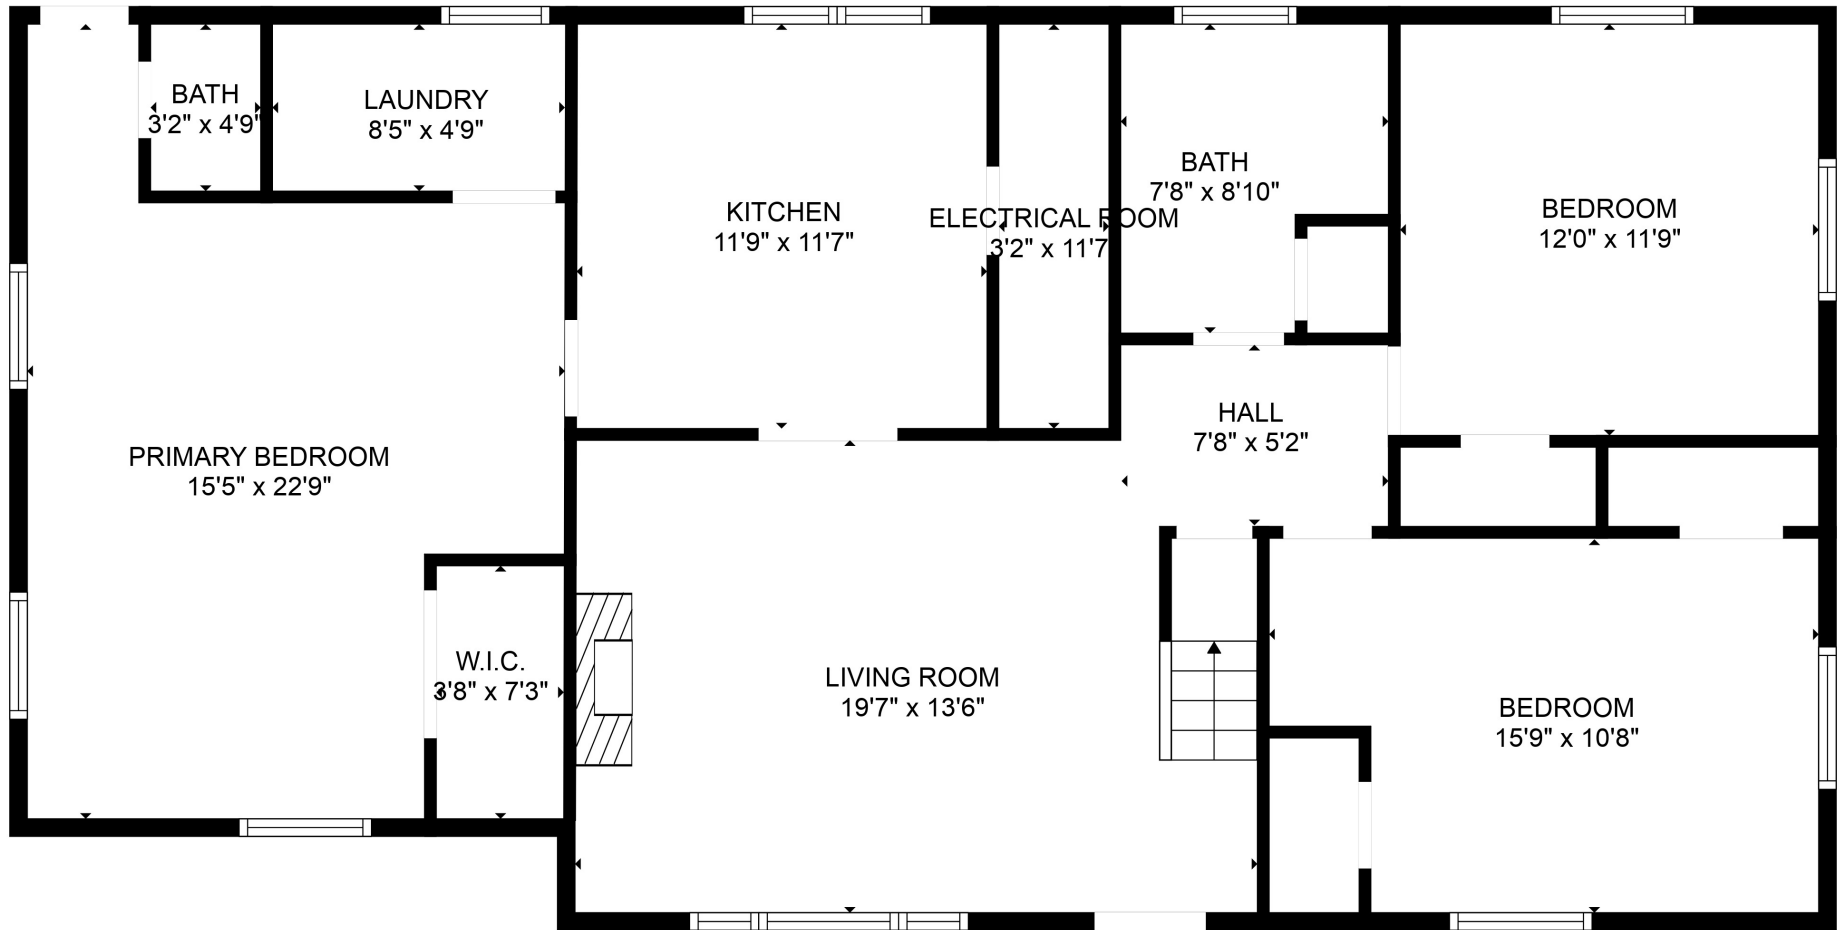

FLOOR 2

FLOOR 1

Total scanned area: 1961 sq. ft

SIZES AND DIMENSIONS ARE APPROXIMATE. ACTUAL MAY VARY.

Total scanned area: 1961 sq. ft

SIZES AND DIMENSIONS ARE APPROXIMATE. ACTUAL MAY VARY.

Total scanned area: 1961 sq. ft

SIZES AND DIMENSIONS ARE APPROXIMATE. ACTUAL MAY VARY.