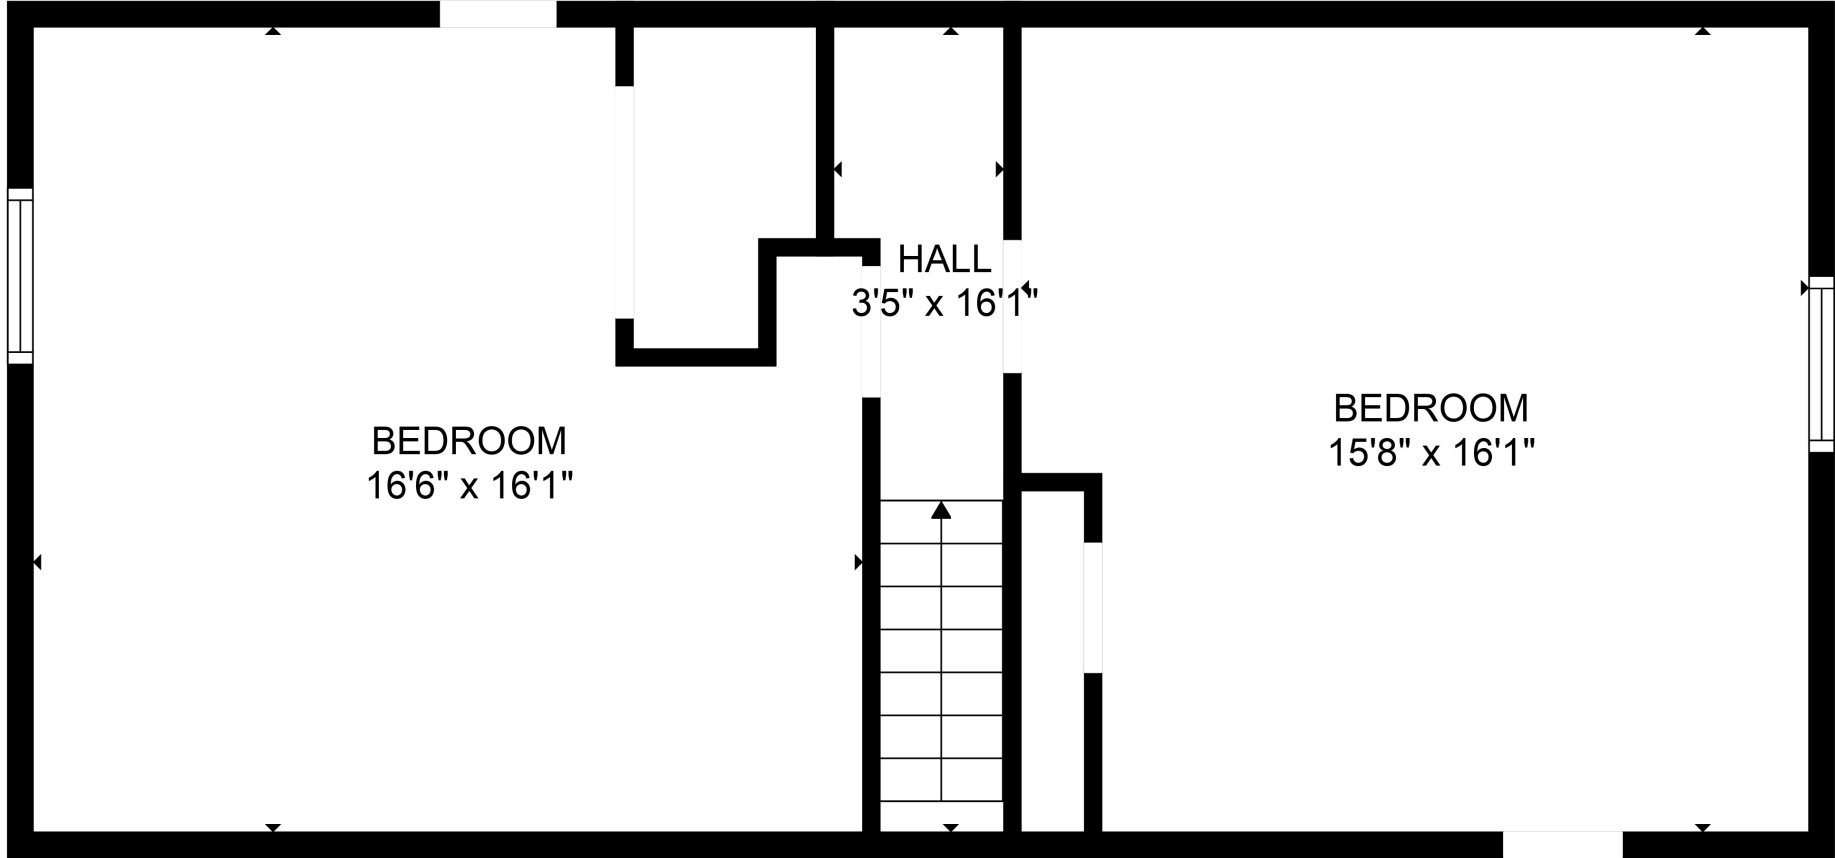

FLOOR 2

FLOOR 1

Total scanned area: 1961 sq. ft

SIZES AND DIMENSIONS ARE APPROXIMATE. ACTUAL MAY VARY.

Total scanned area: 1961 sq. ft

SIZES AND DIMENSIONS ARE APPROXIMATE. ACTUAL MAY VARY.

Total scanned area: 1961 sq. ft

SIZES AND DIMENSIONS ARE APPROXIMATE. ACTUAL MAY VARY.