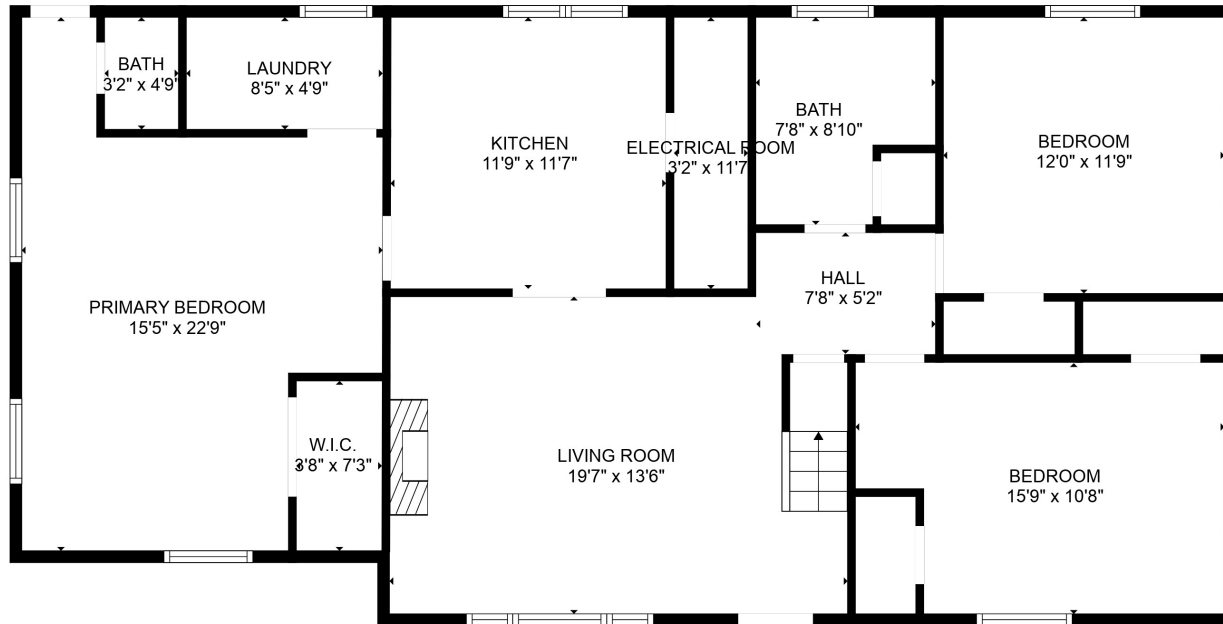

FLOOR 2

FLOOR 1

Total scanned area: 1961 sq. ft

SIZES AND DIMENSIONS ARE APPROXIMATE. ACTUAL MAY VARY.

Total scanned area: 1961 sq. ft

SIZES AND DIMENSIONS ARE APPROXIMATE. ACTUAL MAY VARY.

Total scanned area: 1961 sq. ft

SIZES AND DIMENSIONS ARE APPROXIMATE. ACTUAL MAY VARY.