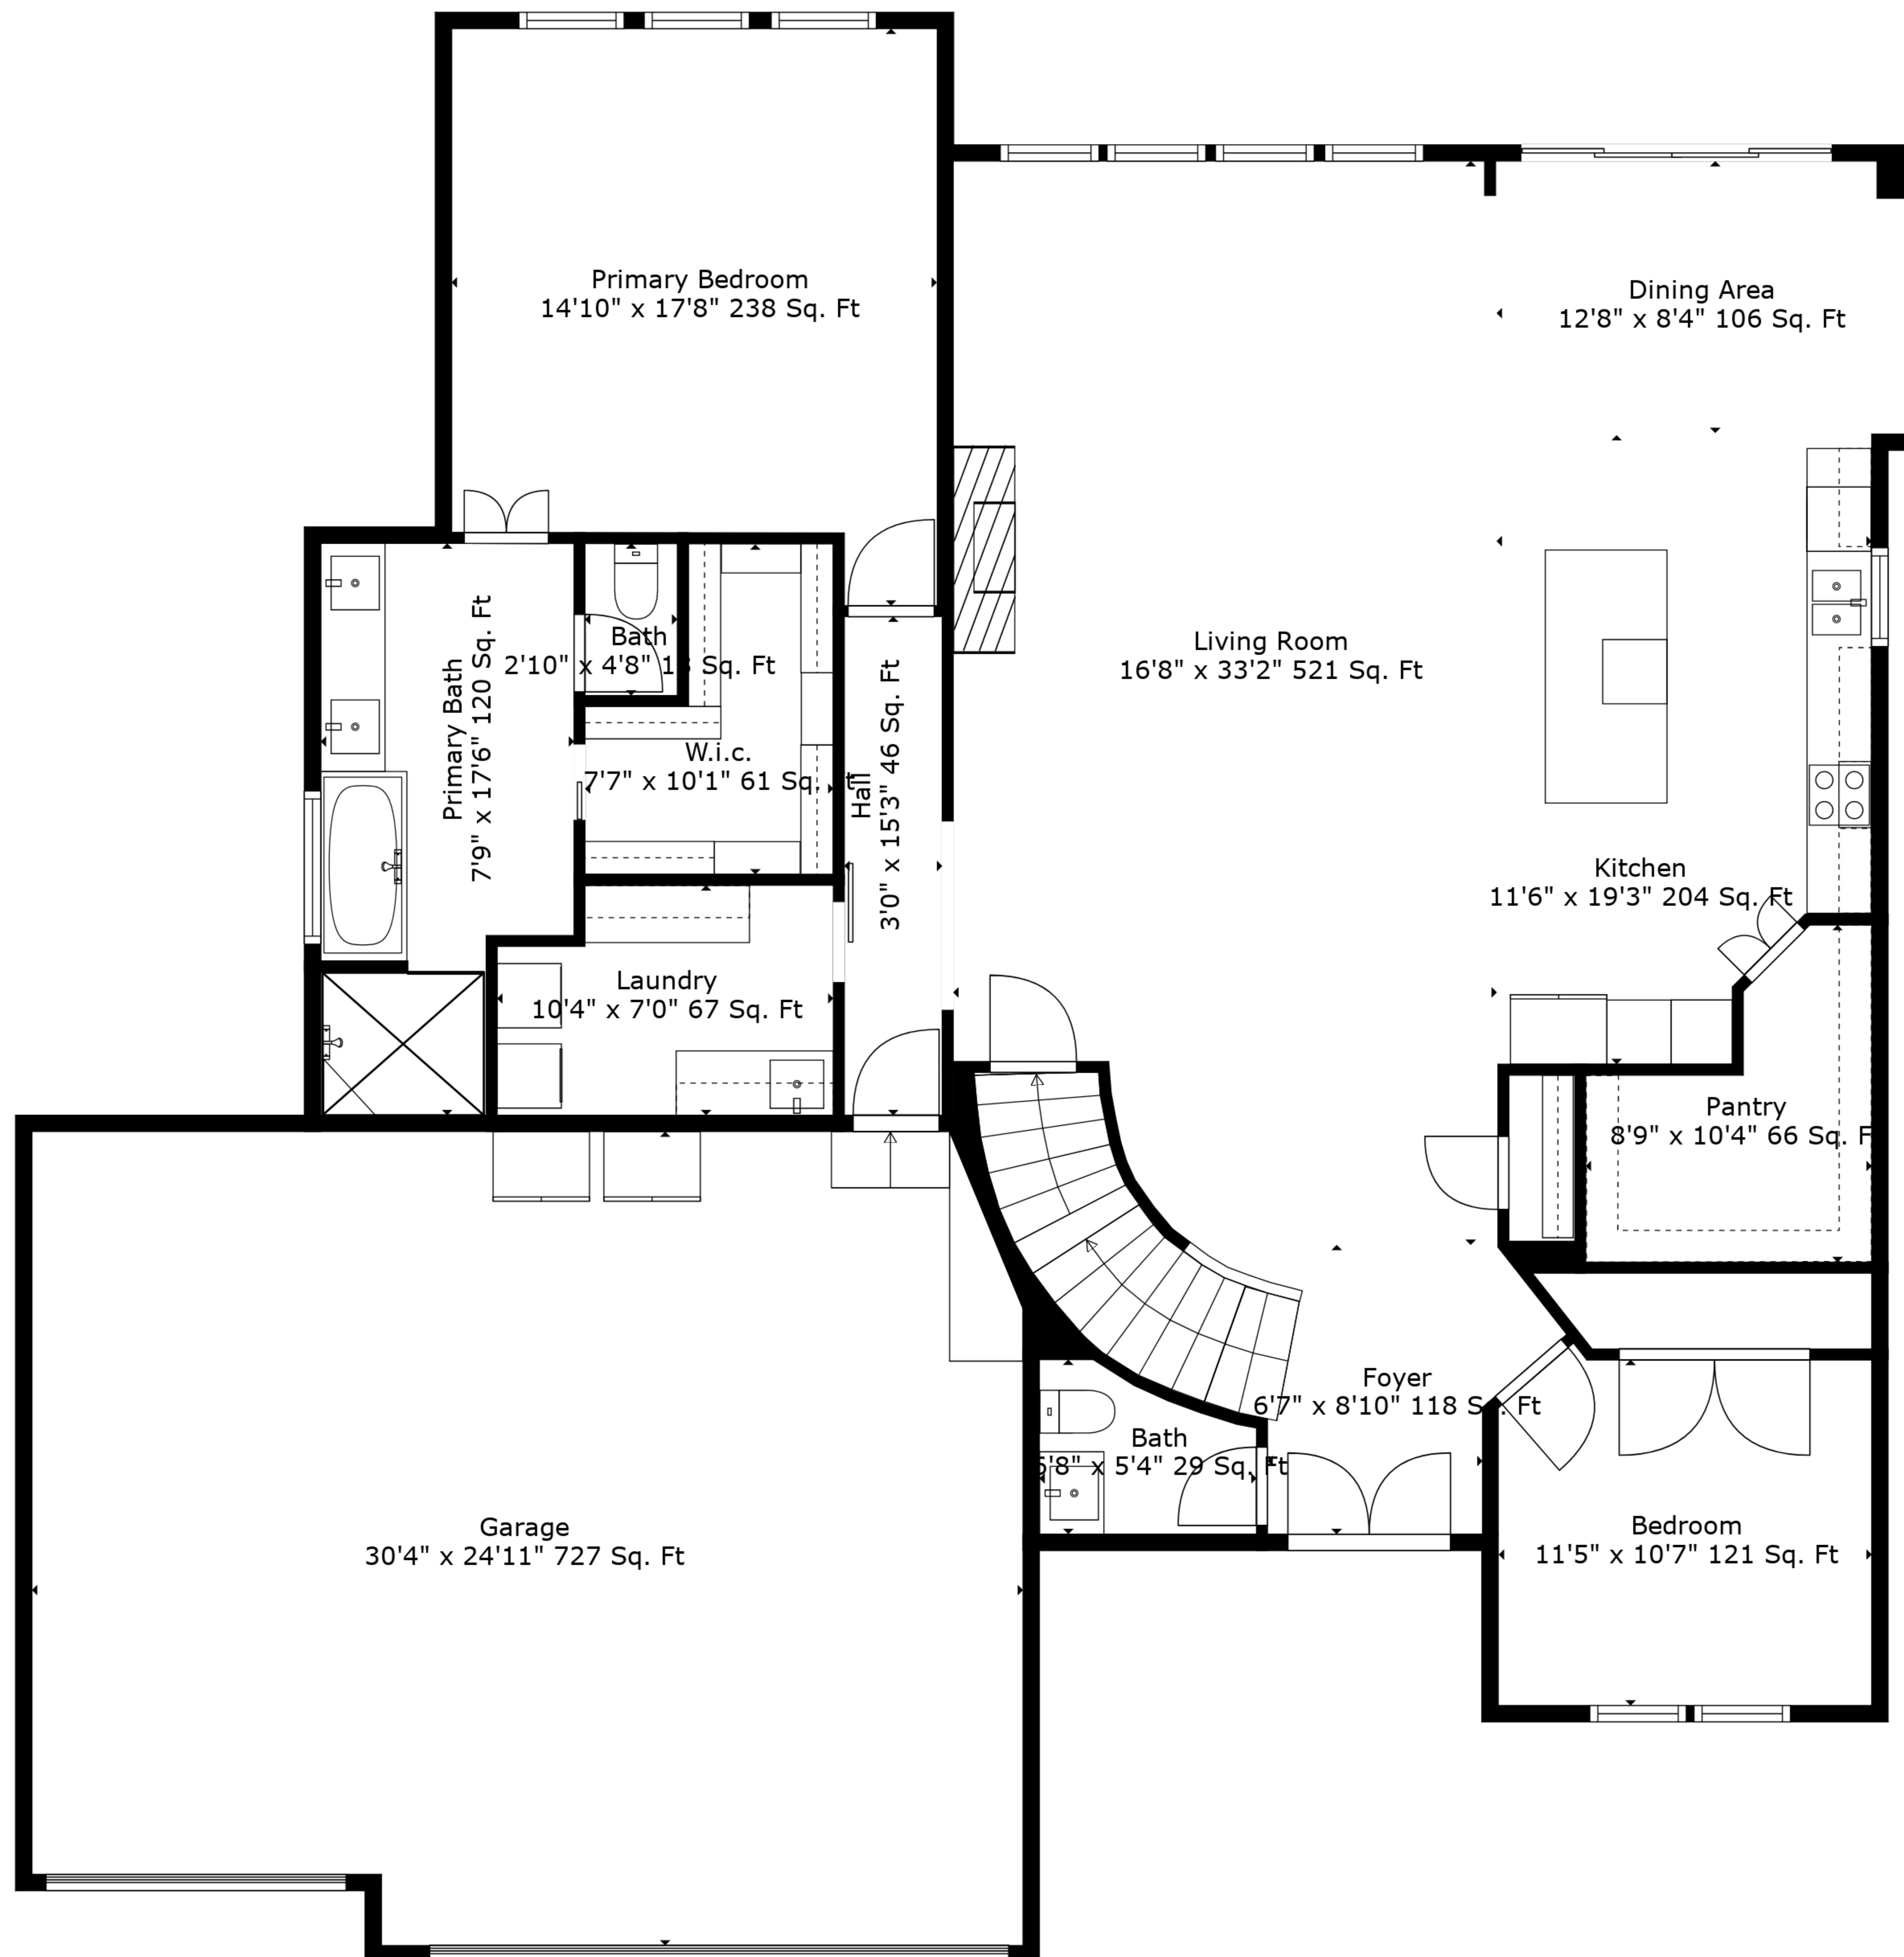

TOTAL: 4476 sq. ft

BELOW GROUND: 1516 sq. ft, FLOOR 2: 1807 sq. ft, FLOOR 3: 1153 sq. ft
 EXCLUDED AREAS: ELECTRICAL ROOM: 309 sq. ft, STORAGE: 720 sq. ft, GARAGE: 727 sq. ft,
 OPEN TO BELOW: 496 sq. ft

Measurements Are Deemed Highly Reliable But Not Guaranteed.

TOTAL: 4476 sq. ft

BELOW GROUND: 1516 sq. ft, FLOOR 2: 1807 sq. ft, FLOOR 3: 1153 sq. ft
 EXCLUDED AREAS: ELECTRICAL ROOM: 309 sq. ft, STORAGE: 720 sq. ft, GARAGE: 727 sq. ft,
 OPEN TO BELOW: 496 sq. ft

Measurements Are Deemed Highly Reliable But Not Guaranteed.

Floor 2

Floor 3

Floor 1

TOTAL: 4476 sq. ft
 BELOW GROUND: 1516 sq. ft, FLOOR 2: 1807 sq. ft, FLOOR 3: 1153 sq. ft
 EXCLUDED AREAS: ELECTRICAL ROOM: 309 sq. ft, STORAGE: 720 sq. ft, GARAGE: 727 sq. ft,
 OPEN TO BELOW: 496 sq. ft