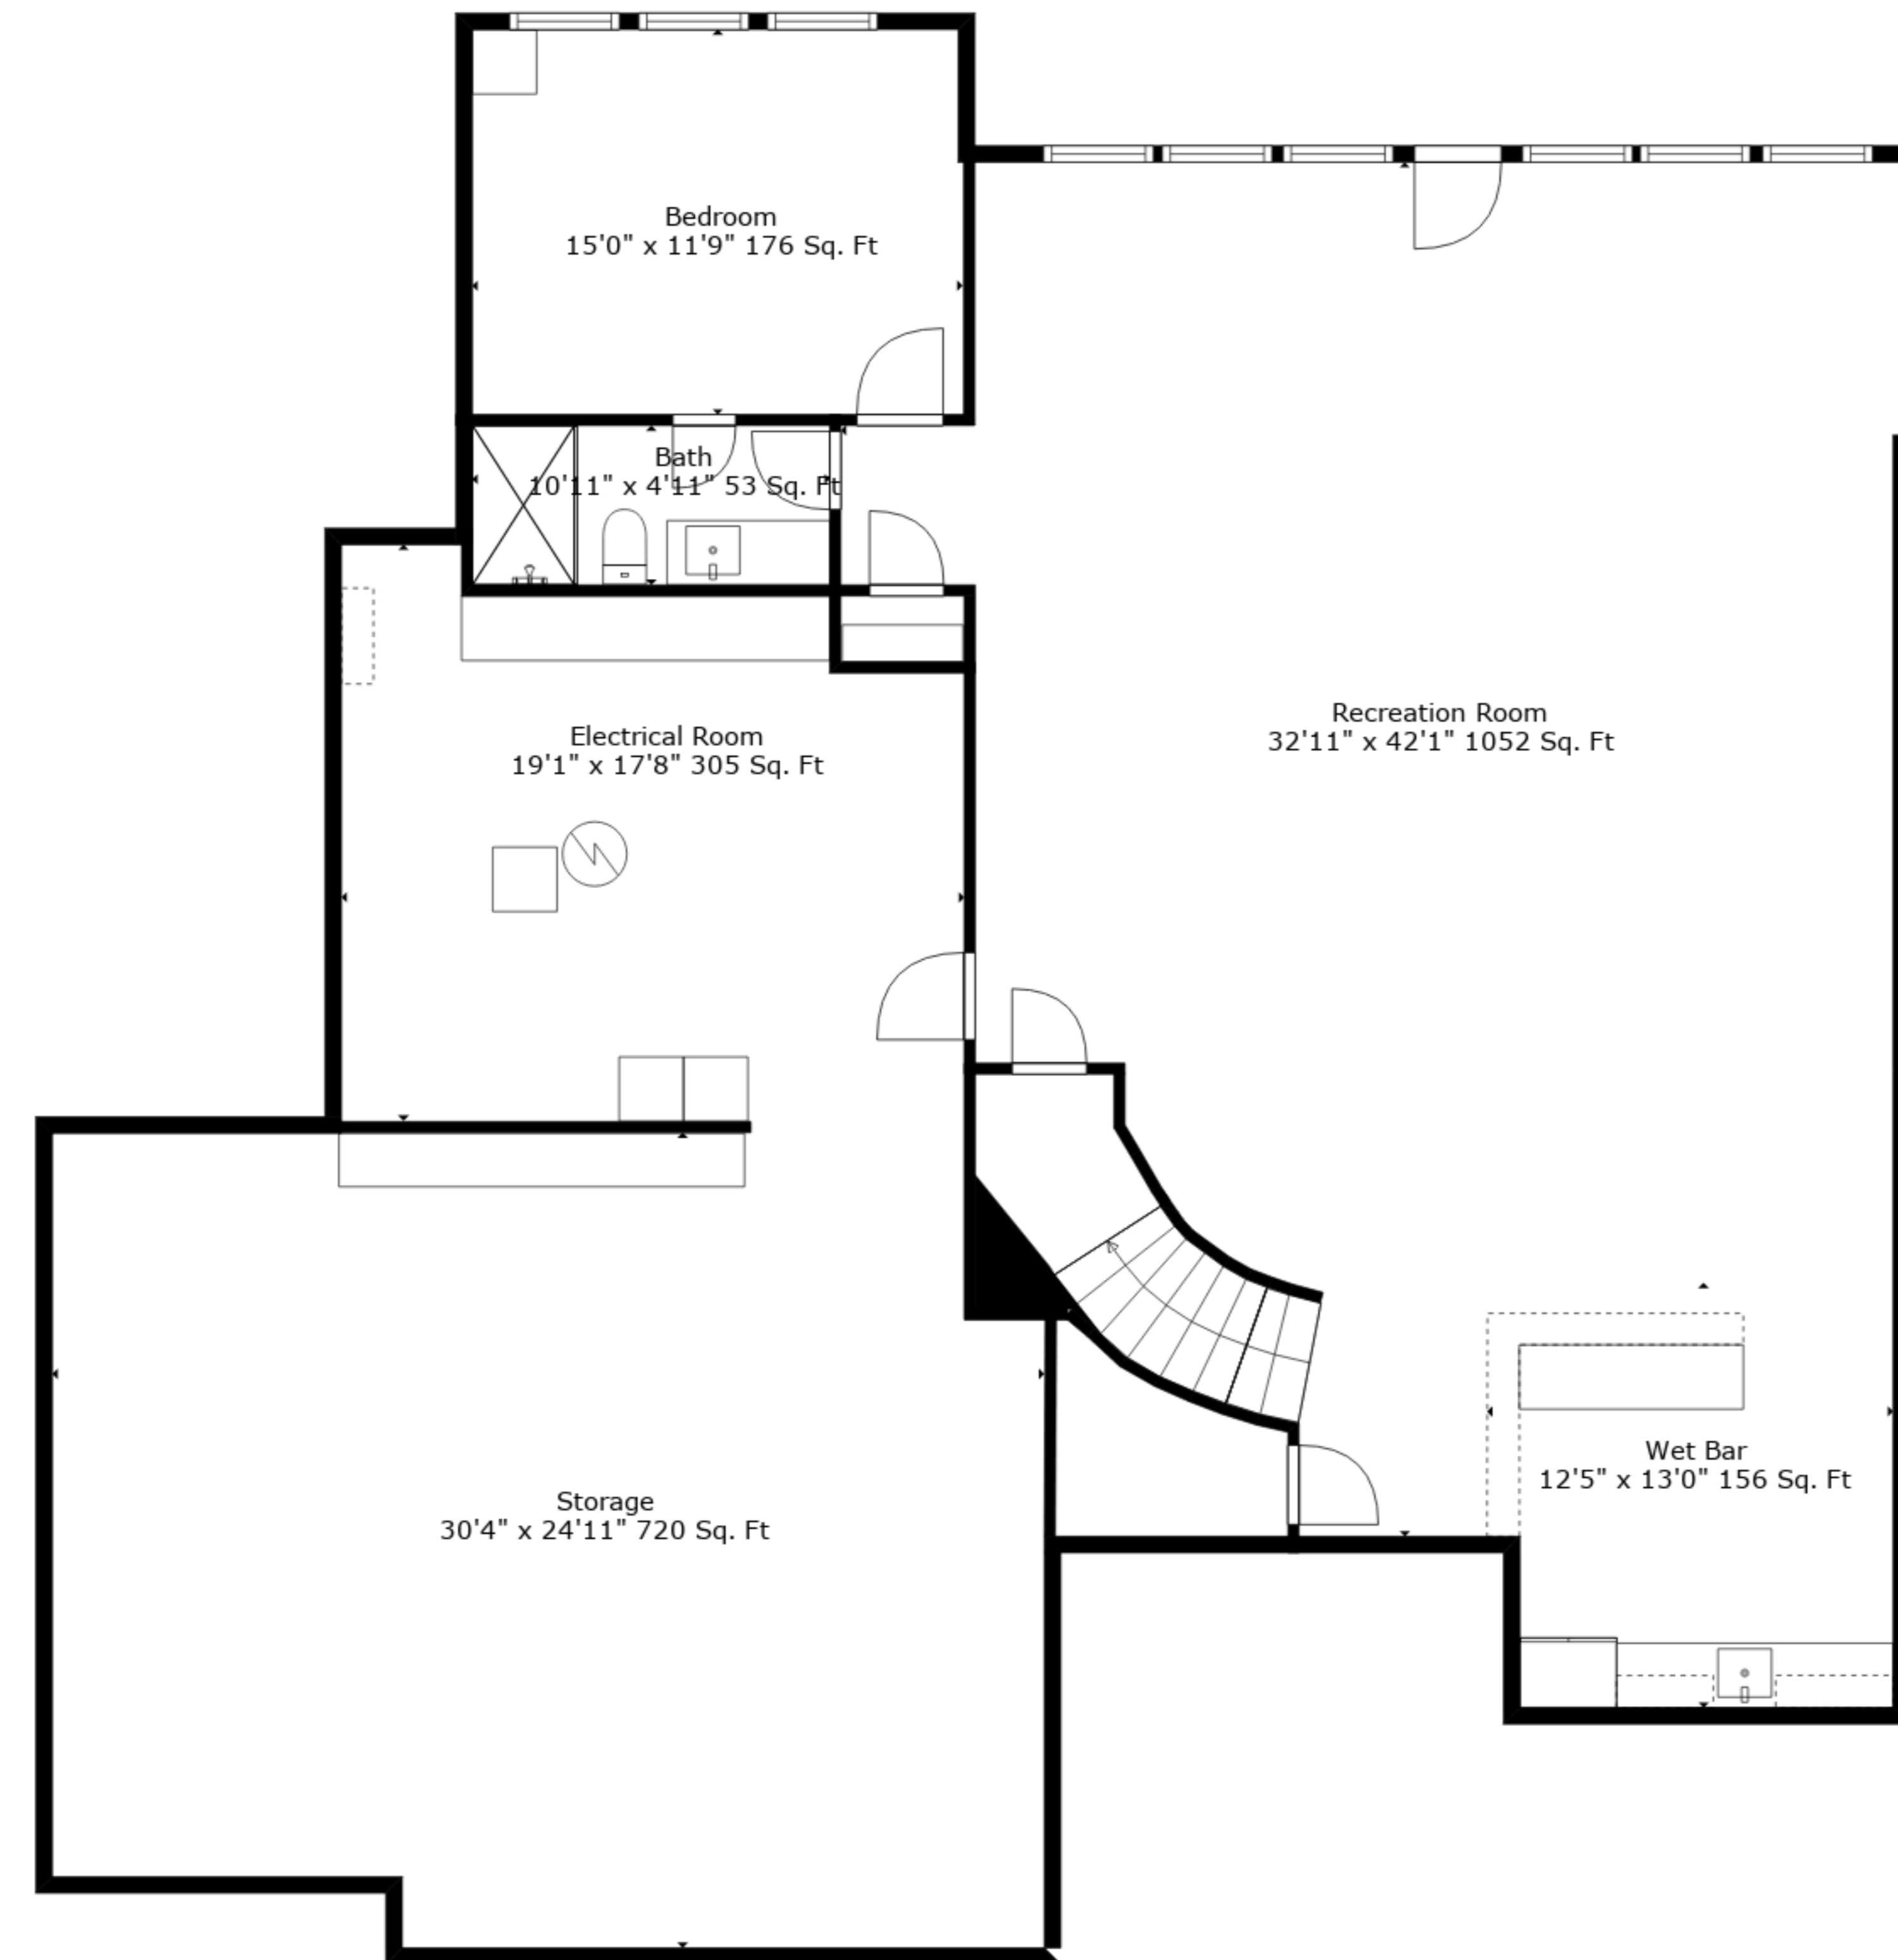

TOTAL: 4476 sq. ft

BELOW GROUND: 1516 sq. ft, FLOOR 2: 1807 sq. ft, FLOOR 3: 1153 sq. ft
 EXCLUDED AREAS: ELECTRICAL ROOM: 309 sq. ft, STORAGE: 720 sq. ft, GARAGE: 727 sq. ft,
 OPEN TO BELOW: 496 sq. ft

Measurements Are Deemed Highly Reliable But Not Guaranteed.

TOTAL: 4476 sq. ft

BELOW GROUND: 1516 sq. ft, FLOOR 2: 1807 sq. ft, FLOOR 3: 1153 sq. ft
 EXCLUDED AREAS: ELECTRICAL ROOM: 309 sq. ft, STORAGE: 720 sq. ft, GARAGE: 727 sq. ft,
 OPEN TO BELOW: 496 sq. ft

Measurements Are Deemed Highly Reliable But Not Guaranteed.

Floor 2

Floor 3

Floor 1

TOTAL: 4476 sq. ft
 BELOW GROUND: 1516 sq. ft, FLOOR 2: 1807 sq. ft, FLOOR 3: 1153 sq. ft
 EXCLUDED AREAS: ELECTRICAL ROOM: 309 sq. ft, STORAGE: 720 sq. ft, GARAGE: 727 sq. ft,
 OPEN TO BELOW: 496 sq. ft