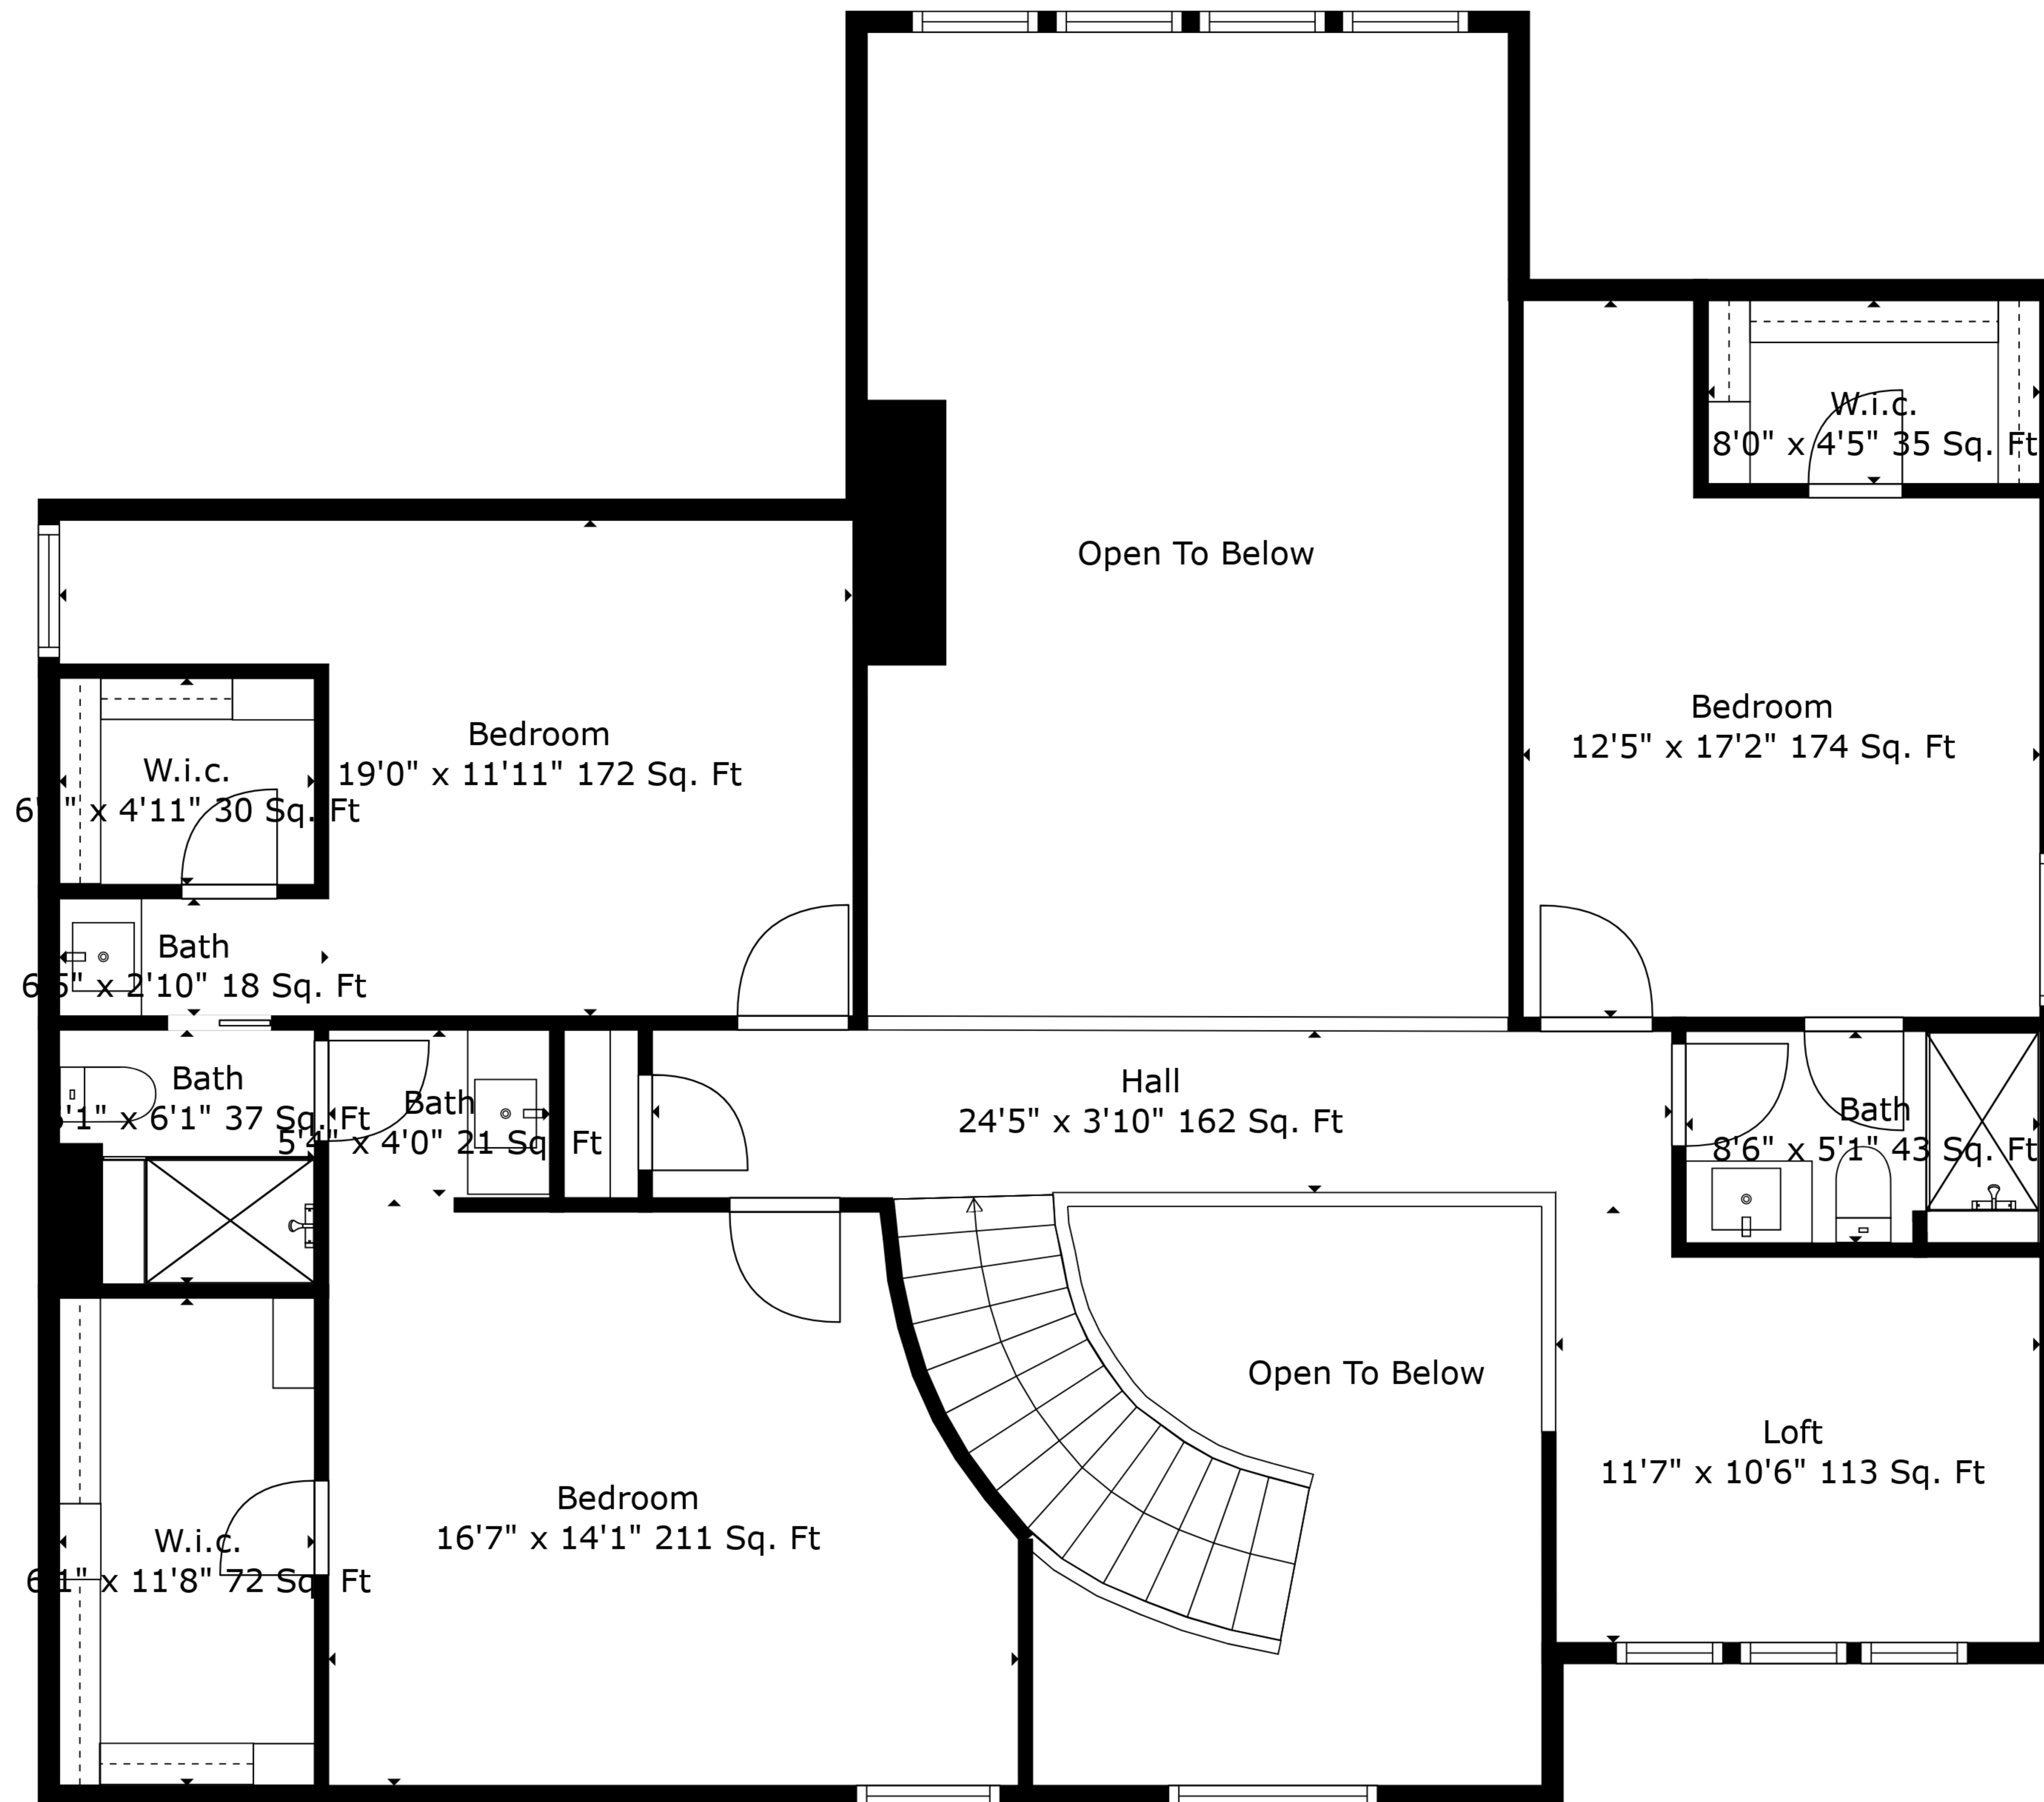

TOTAL: 4476 sq. ft

BELOW GROUND: 1516 sq. ft, FLOOR 2: 1807 sq. ft, FLOOR 3: 1153 sq. ft
 EXCLUDED AREAS: ELECTRICAL ROOM: 309 sq. ft, STORAGE: 720 sq. ft, GARAGE: 727 sq. ft,
 OPEN TO BELOW: 496 sq. ft

Measurements Are Deemed Highly Reliable But Not Guaranteed.

TOTAL: 4476 sq. ft

BELOW GROUND: 1516 sq. ft, FLOOR 2: 1807 sq. ft, FLOOR 3: 1153 sq. ft
 EXCLUDED AREAS: ELECTRICAL ROOM: 309 sq. ft, STORAGE: 720 sq. ft, GARAGE: 727 sq. ft,
 OPEN TO BELOW: 496 sq. ft

Measurements Are Deemed Highly Reliable But Not Guaranteed.

Floor 2

Floor 3

Floor 1

TOTAL: 4476 sq. ft
 BELOW GROUND: 1516 sq. ft, FLOOR 2: 1807 sq. ft, FLOOR 3: 1153 sq. ft
 EXCLUDED AREAS: ELECTRICAL ROOM: 309 sq. ft, STORAGE: 720 sq. ft, GARAGE: 727 sq. ft,
 OPEN TO BELOW: 496 sq. ft