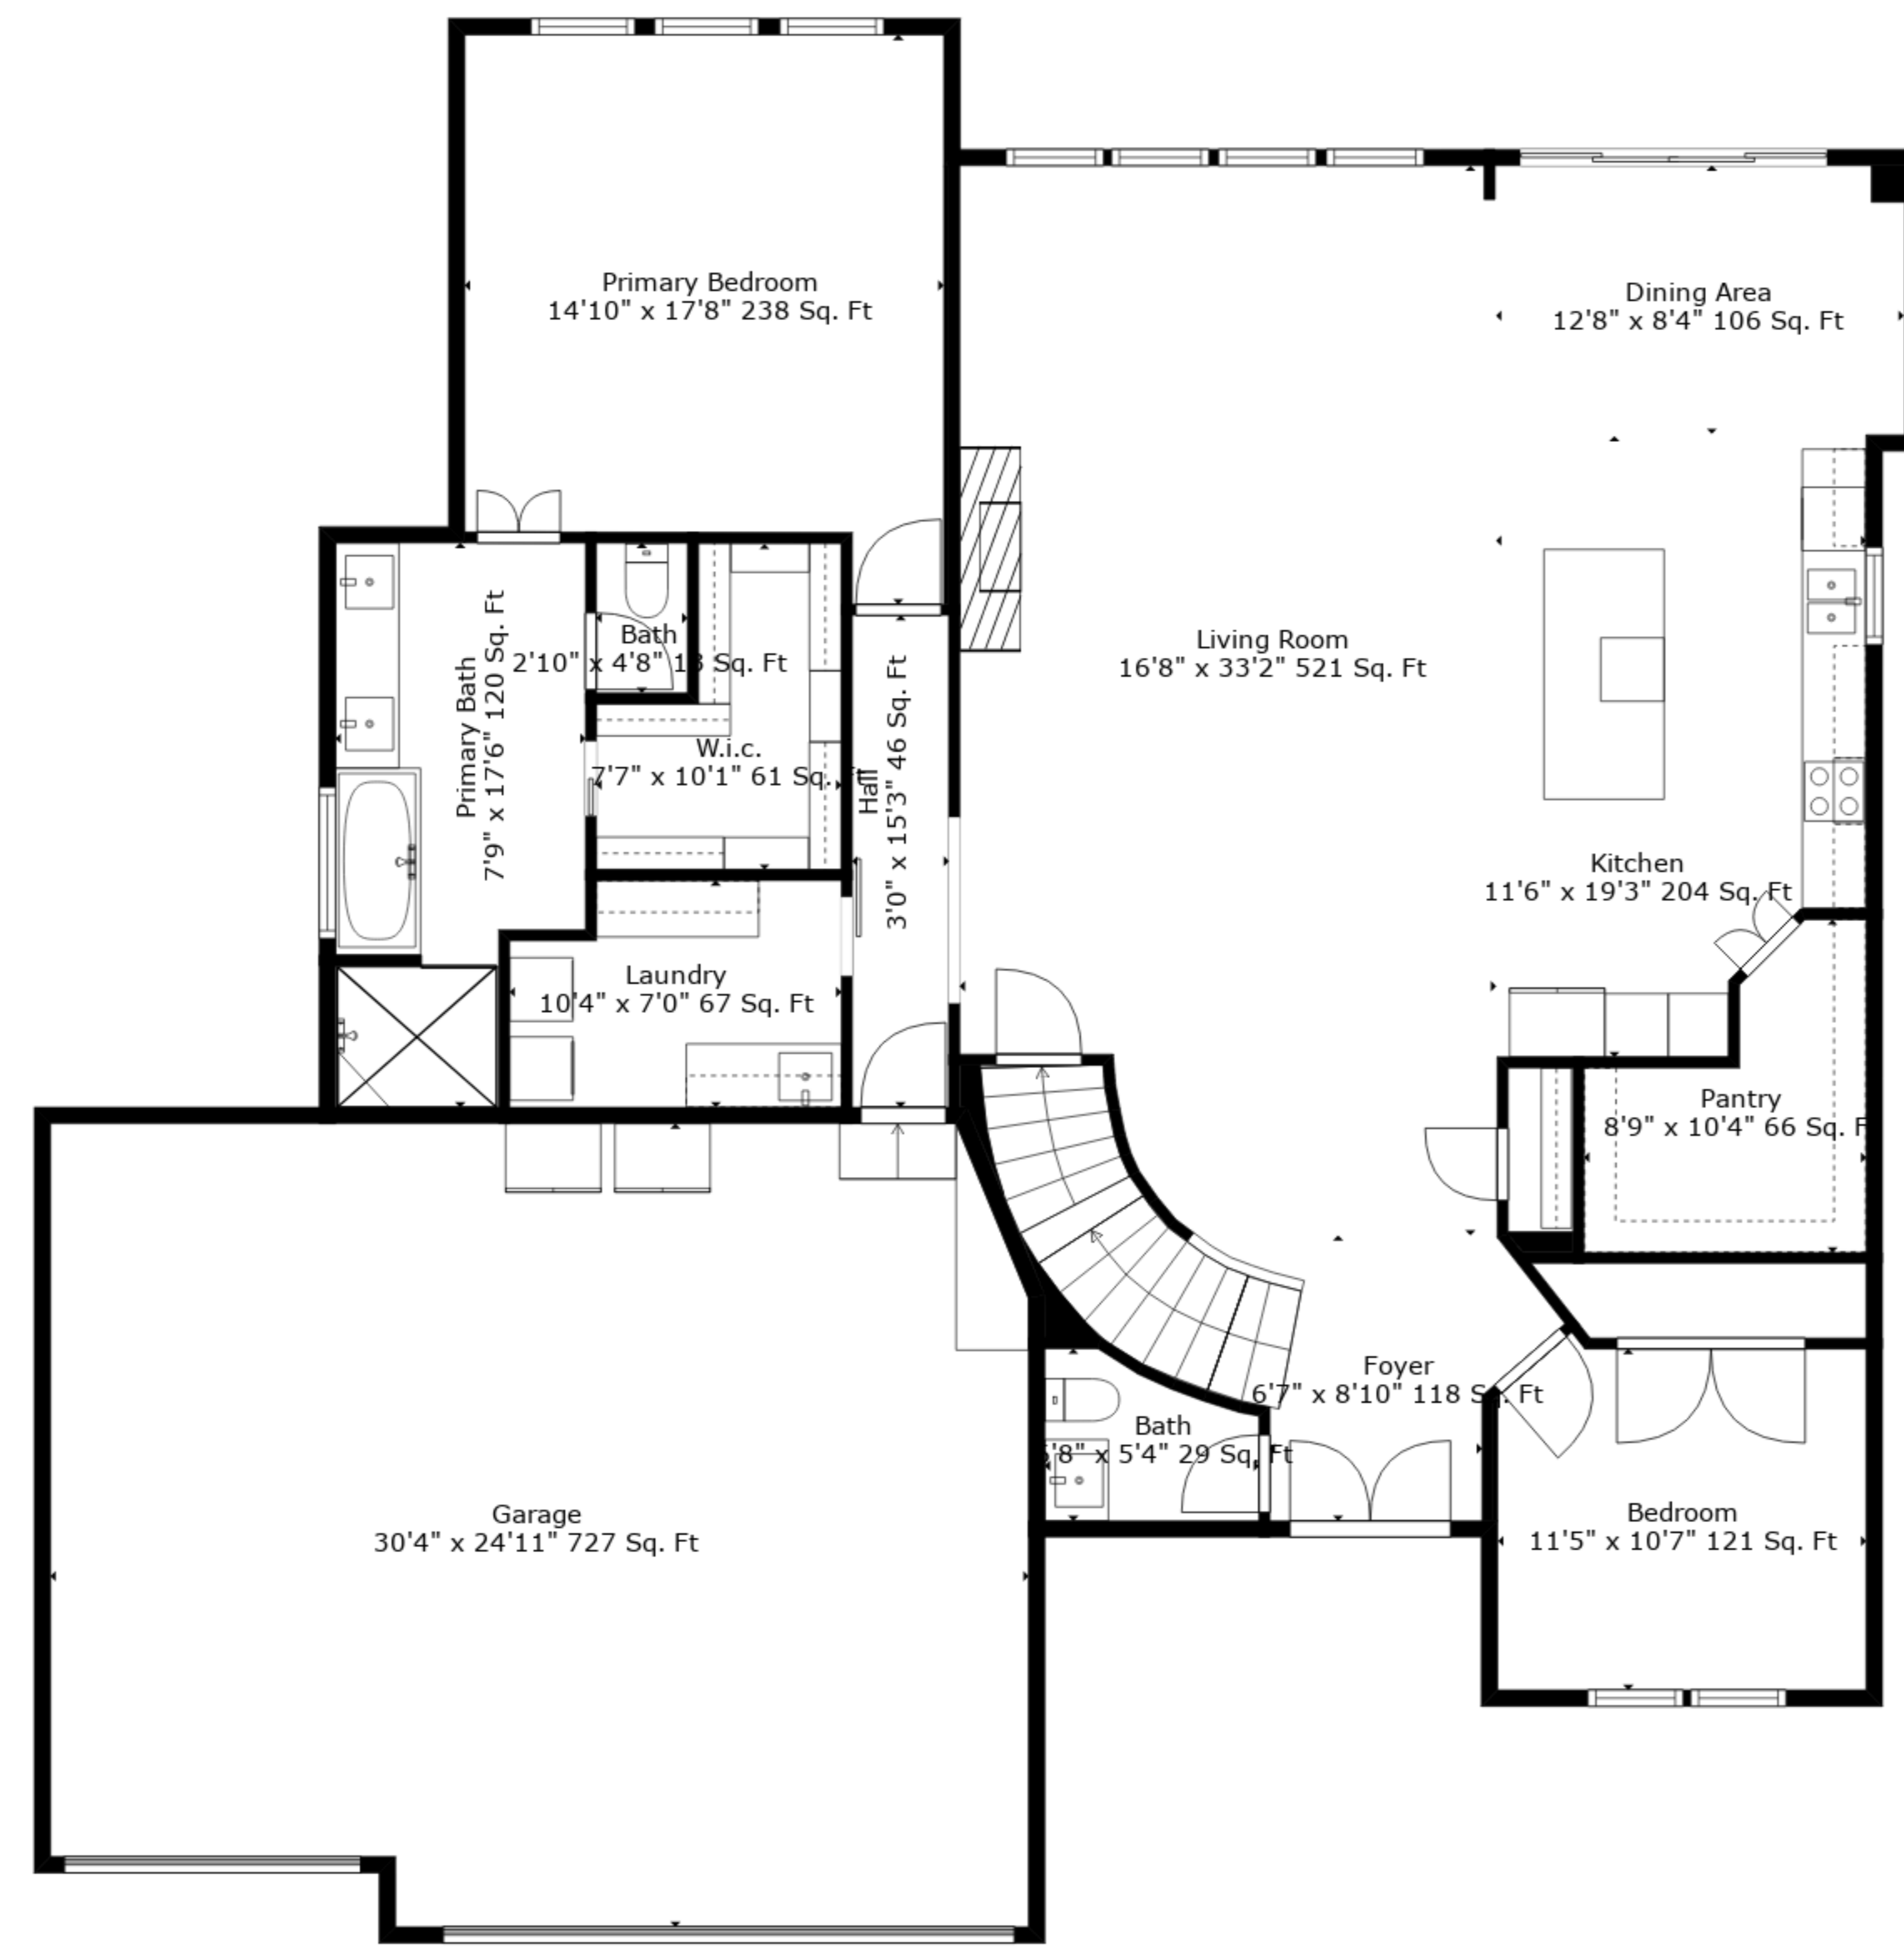

TOTAL: 4476 sq. ft

BELOW GROUND: 1516 sq. ft, FLOOR 2: 1807 sq. ft, FLOOR 3: 1153 sq. ft
 EXCLUDED AREAS: ELECTRICAL ROOM: 309 sq. ft, STORAGE: 720 sq. ft, GARAGE: 727 sq. ft,
 OPEN TO BELOW: 496 sq. ft

Measurements Are Deemed Highly Reliable But Not Guaranteed.

TOTAL: 4476 sq. ft

BELOW GROUND: 1516 sq. ft, FLOOR 2: 1807 sq. ft, FLOOR 3: 1153 sq. ft
 EXCLUDED AREAS: ELECTRICAL ROOM: 309 sq. ft, STORAGE: 720 sq. ft, GARAGE: 727 sq. ft,
 OPEN TO BELOW: 496 sq. ft

Measurements Are Deemed Highly Reliable But Not Guaranteed.

Floor 2

Floor 3

Floor 1

TOTAL: 4476 sq. ft
 BELOW GROUND: 1516 sq. ft, FLOOR 2: 1807 sq. ft, FLOOR 3: 1153 sq. ft
 EXCLUDED AREAS: ELECTRICAL ROOM: 309 sq. ft, STORAGE: 720 sq. ft, GARAGE: 727 sq. ft,
 OPEN TO BELOW: 496 sq. ft