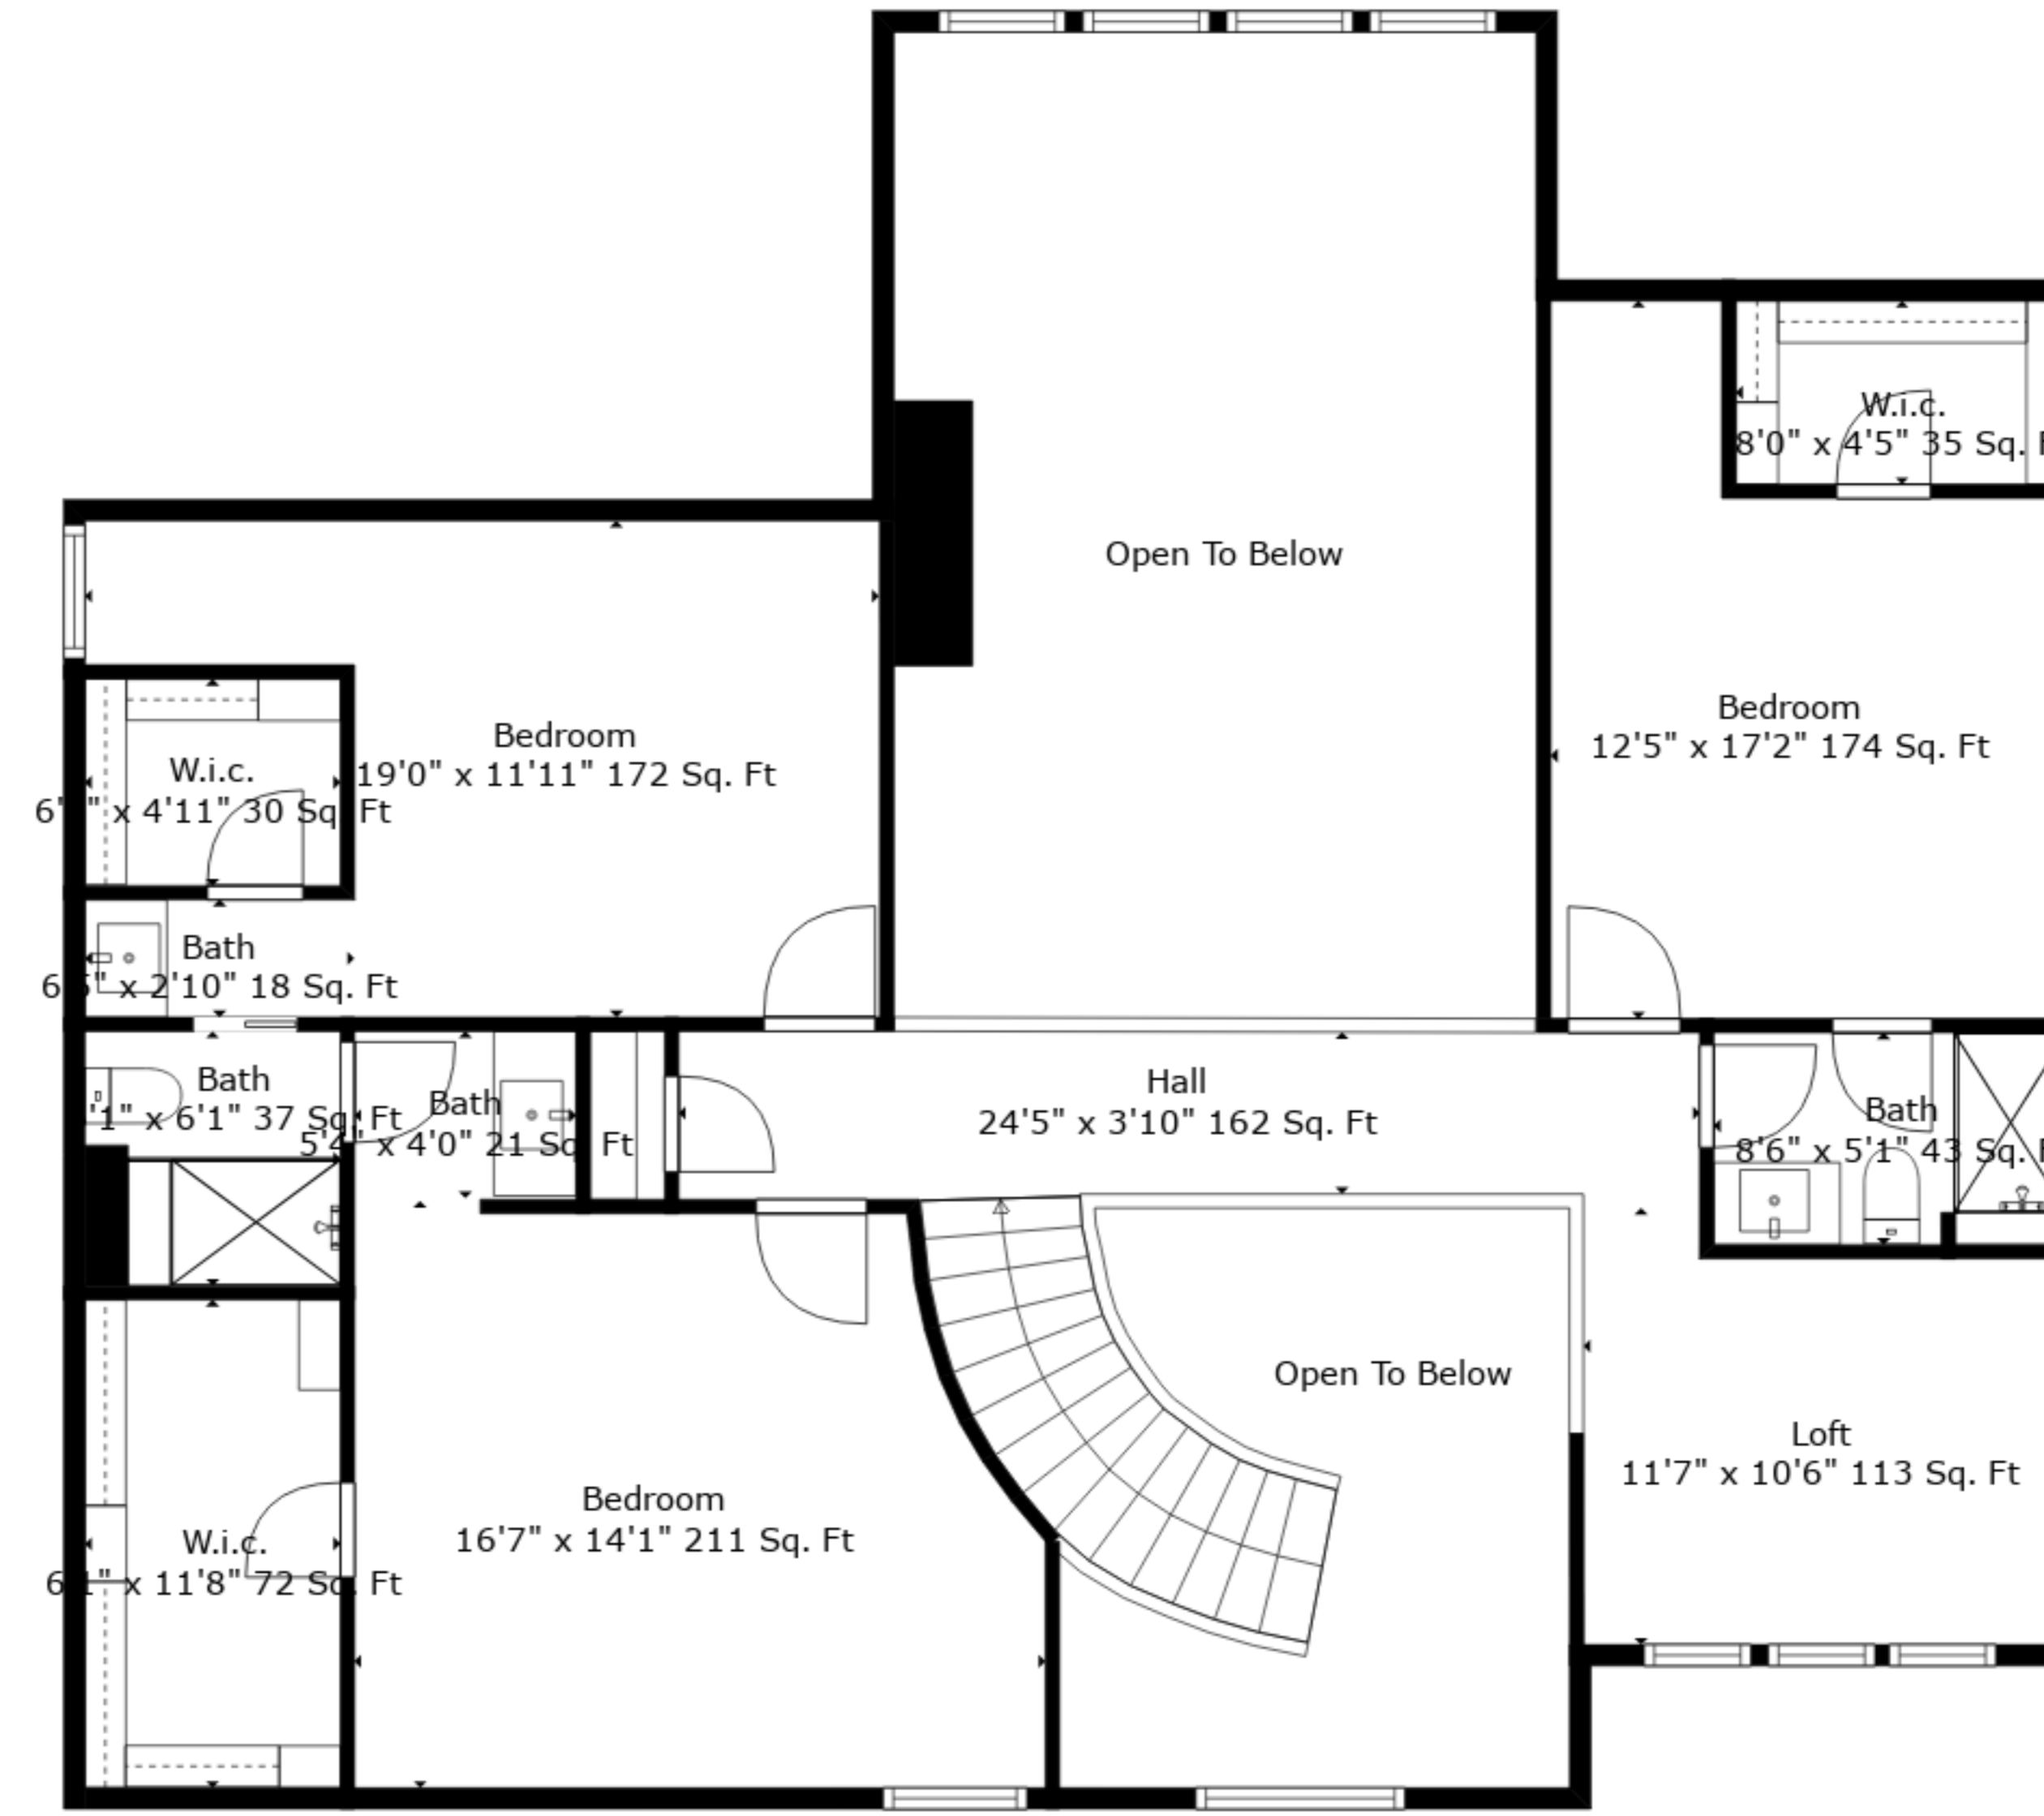

TOTAL: 4476 sq. ft

BELOW GROUND: 1516 sq. ft, FLOOR 2: 1807 sq. ft, FLOOR 3: 1153 sq. ft
 EXCLUDED AREAS: ELECTRICAL ROOM: 309 sq. ft, STORAGE: 720 sq. ft, GARAGE: 727 sq. ft,
 OPEN TO BELOW: 496 sq. ft

Measurements Are Deemed Highly Reliable But Not Guaranteed.

TOTAL: 4476 sq. ft

BELOW GROUND: 1516 sq. ft, FLOOR 2: 1807 sq. ft, FLOOR 3: 1153 sq. ft
 EXCLUDED AREAS: ELECTRICAL ROOM: 309 sq. ft, STORAGE: 720 sq. ft, GARAGE: 727 sq. ft,
 OPEN TO BELOW: 496 sq. ft

Measurements Are Deemed Highly Reliable But Not Guaranteed.

Floor 2

Floor 3

Floor 1

TOTAL: 4476 sq. ft
 BELOW GROUND: 1516 sq. ft, FLOOR 2: 1807 sq. ft, FLOOR 3: 1153 sq. ft
 EXCLUDED AREAS: ELECTRICAL ROOM: 309 sq. ft, STORAGE: 720 sq. ft, GARAGE: 727 sq. ft,
 OPEN TO BELOW: 496 sq. ft