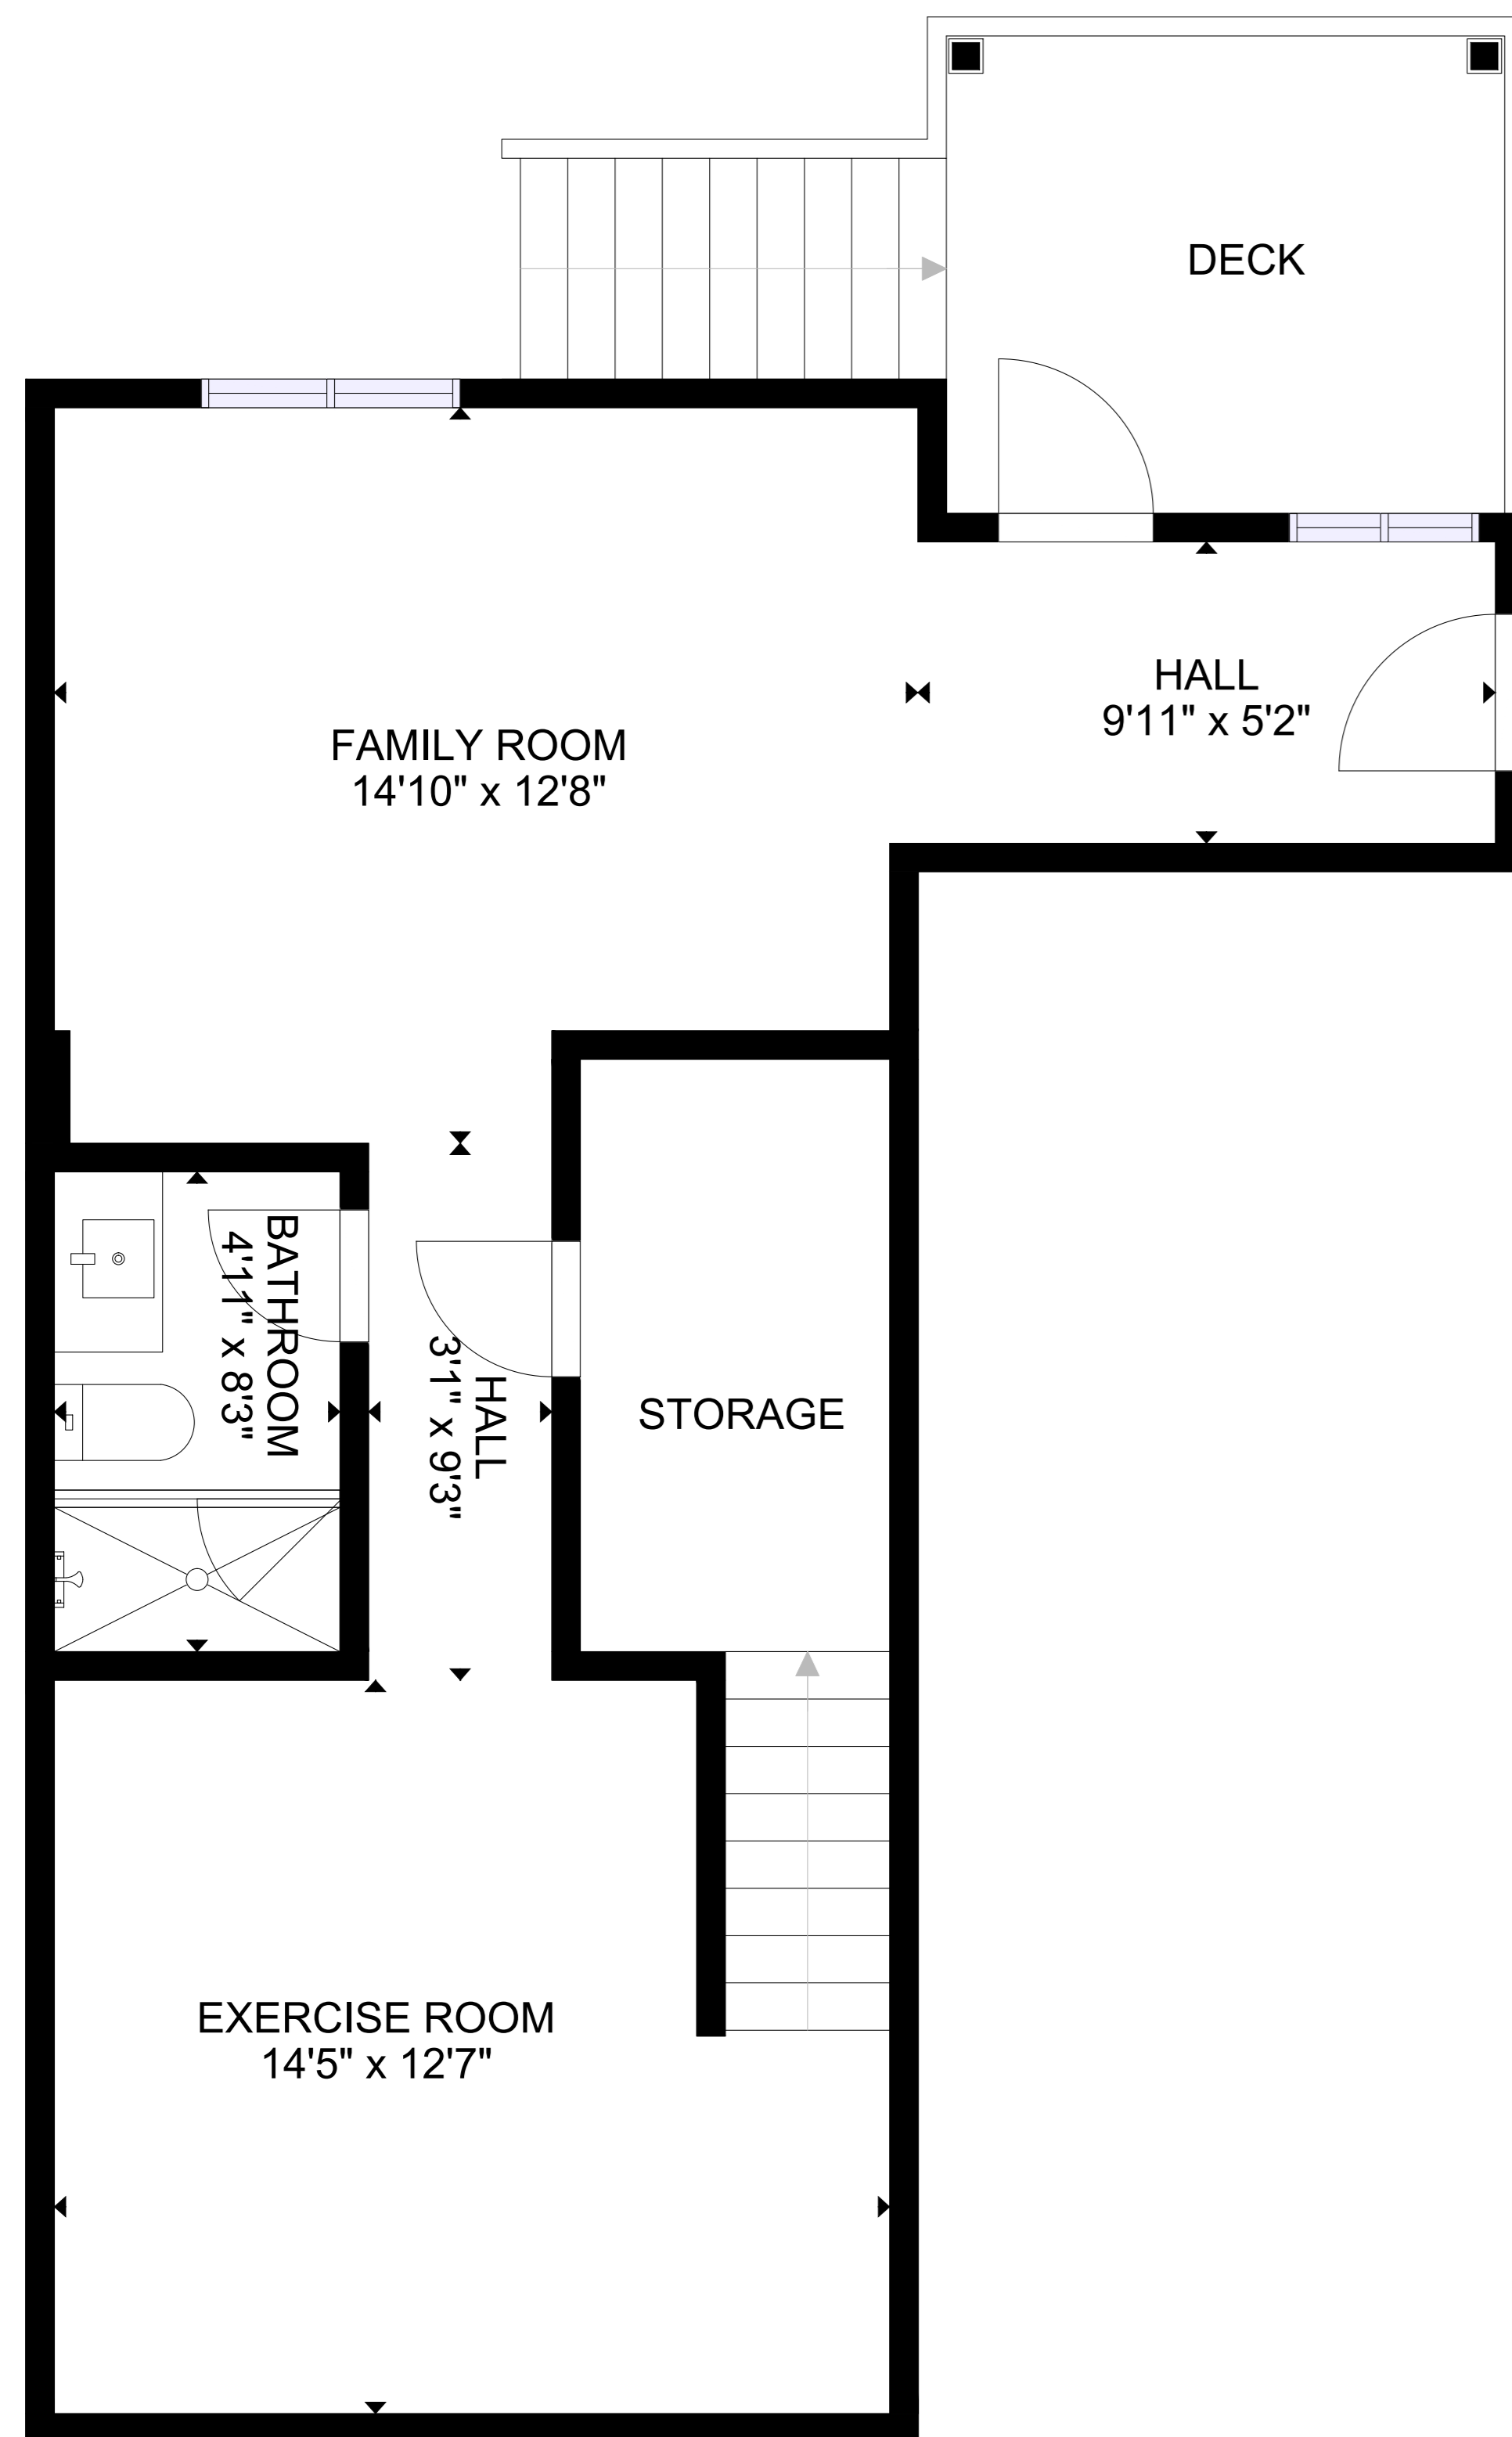

FLOOR 1

GROSS INTERNAL AREA

FLOOR 1: 651 sq.ft

FLOOR 2: 644 sq.ft

FLOOR 3: 901 sq.ft

TOTAL: 2196 sq.ft

SIZES AND DIMENSIONS ARE APPROXIMATE, ACTUAL MAY VARY.

FLOOR 2

GROSS INTERNAL AREA

FLOOR 1: 651 sq.ft

FLOOR 2: 644 sq.ft

FLOOR 3: 901 sq.ft

TOTAL: 2196 sq.ft

SIZES AND DIMENSIONS ARE APPROXIMATE, ACTUAL MAY VARY.

FLOOR 3

GROSS INTERNAL AREA

FLOOR 1: 651 sq.ft

FLOOR 2: 644 sq.ft

FLOOR 3: 901 sq.ft

TOTAL: 2196 sq.ft

SIZES AND DIMENSIONS ARE APPROXIMATE, ACTUAL MAY VARY.

FLOOR 1

FLOOR 2

FLOOR 3

GROSS INTERNAL AREA

FLOOR 1: 651 sq.ft

FLOOR 2: 644 sq.ft

FLOOR 3: 901 sq.ft

TOTAL: 2196 sq.ft

SIZES AND DIMENSIONS ARE APPROXIMATE, ACTUAL MAY VARY.