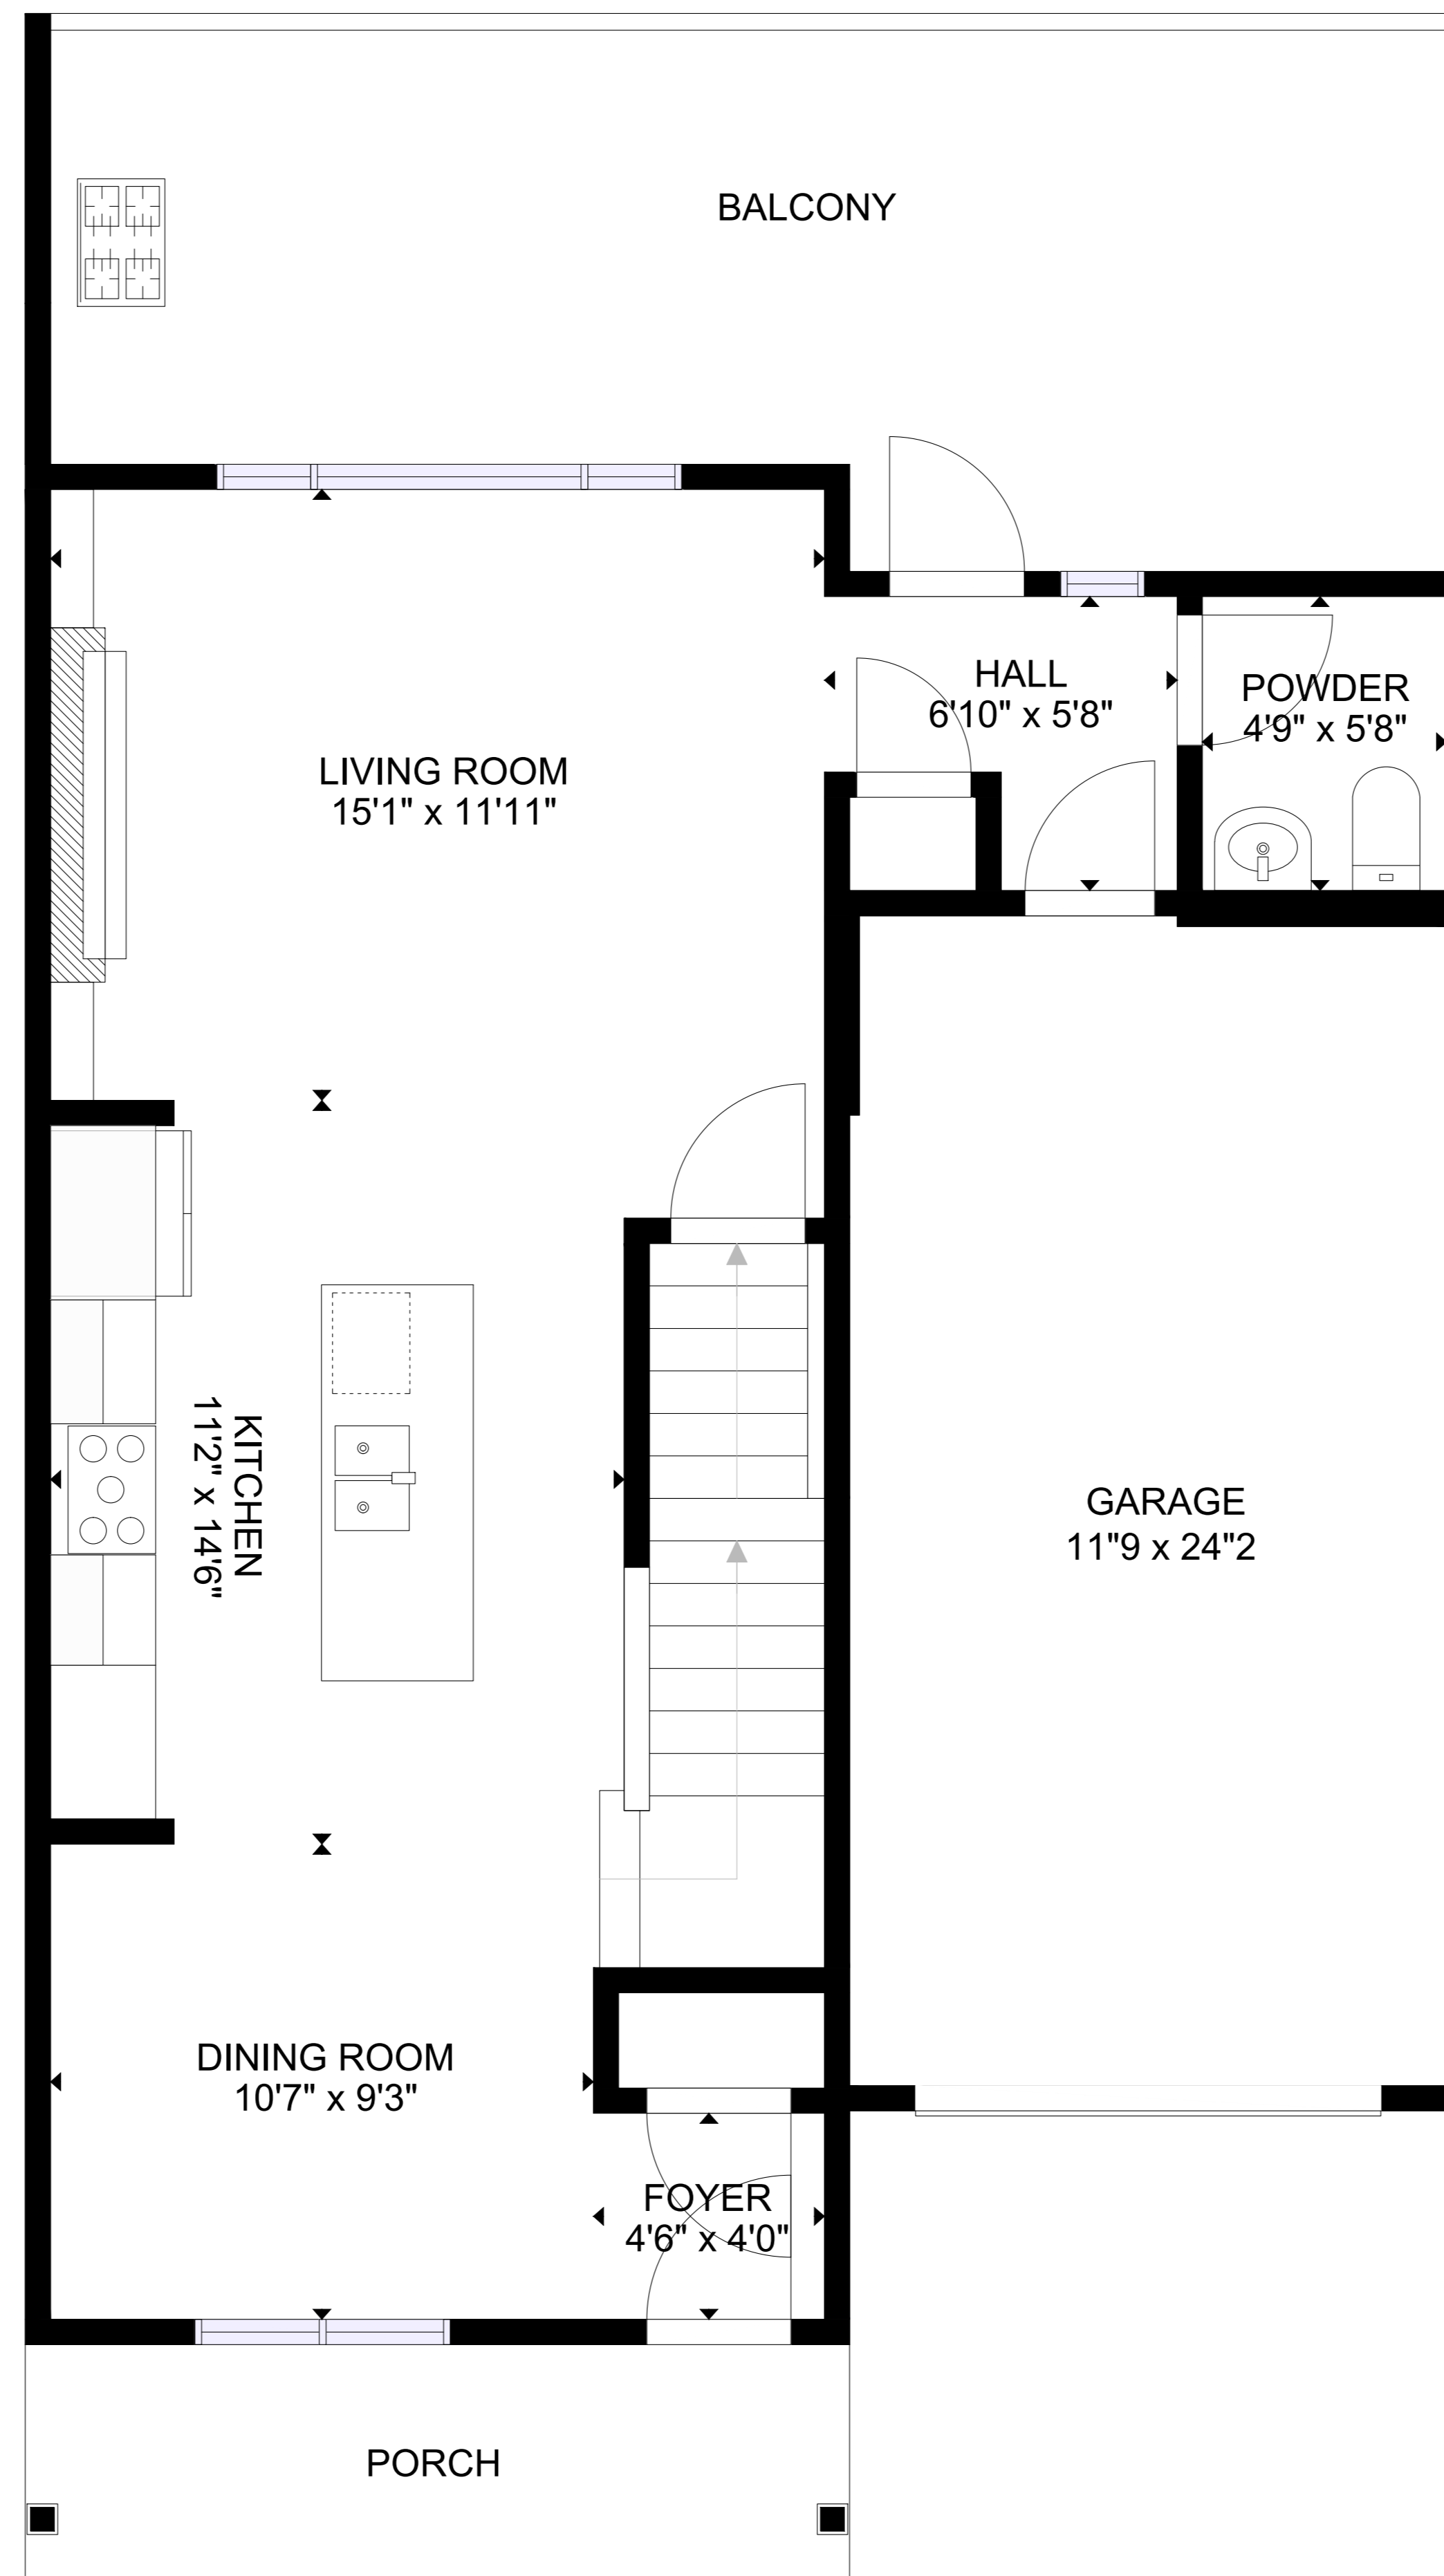

FLOOR 1

GROSS INTERNAL AREA

FLOOR 1: 651 sq.ft

FLOOR 2: 644 sq.ft

FLOOR 3: 901 sq.ft

TOTAL: 2196 sq.ft

SIZES AND DIMENSIONS ARE APPROXIMATE, ACTUAL MAY VARY.

FLOOR 2

GROSS INTERNAL AREA

FLOOR 1: 651 sq.ft

FLOOR 2: 644 sq.ft

FLOOR 3: 901 sq.ft

TOTAL: 2196 sq.ft

SIZES AND DIMENSIONS ARE APPROXIMATE, ACTUAL MAY VARY.

FLOOR 3

GROSS INTERNAL AREA

FLOOR 1: 651 sq.ft

FLOOR 2: 644 sq.ft

FLOOR 3: 901 sq.ft

TOTAL: 2196 sq.ft

SIZES AND DIMENSIONS ARE APPROXIMATE, ACTUAL MAY VARY.

FLOOR 1

FLOOR 2

FLOOR 3

GROSS INTERNAL AREA

FLOOR 1: 651 sq.ft

FLOOR 2: 644 sq.ft

FLOOR 3: 901 sq.ft

TOTAL: 2196 sq.ft

SIZES AND DIMENSIONS ARE APPROXIMATE, ACTUAL MAY VARY.