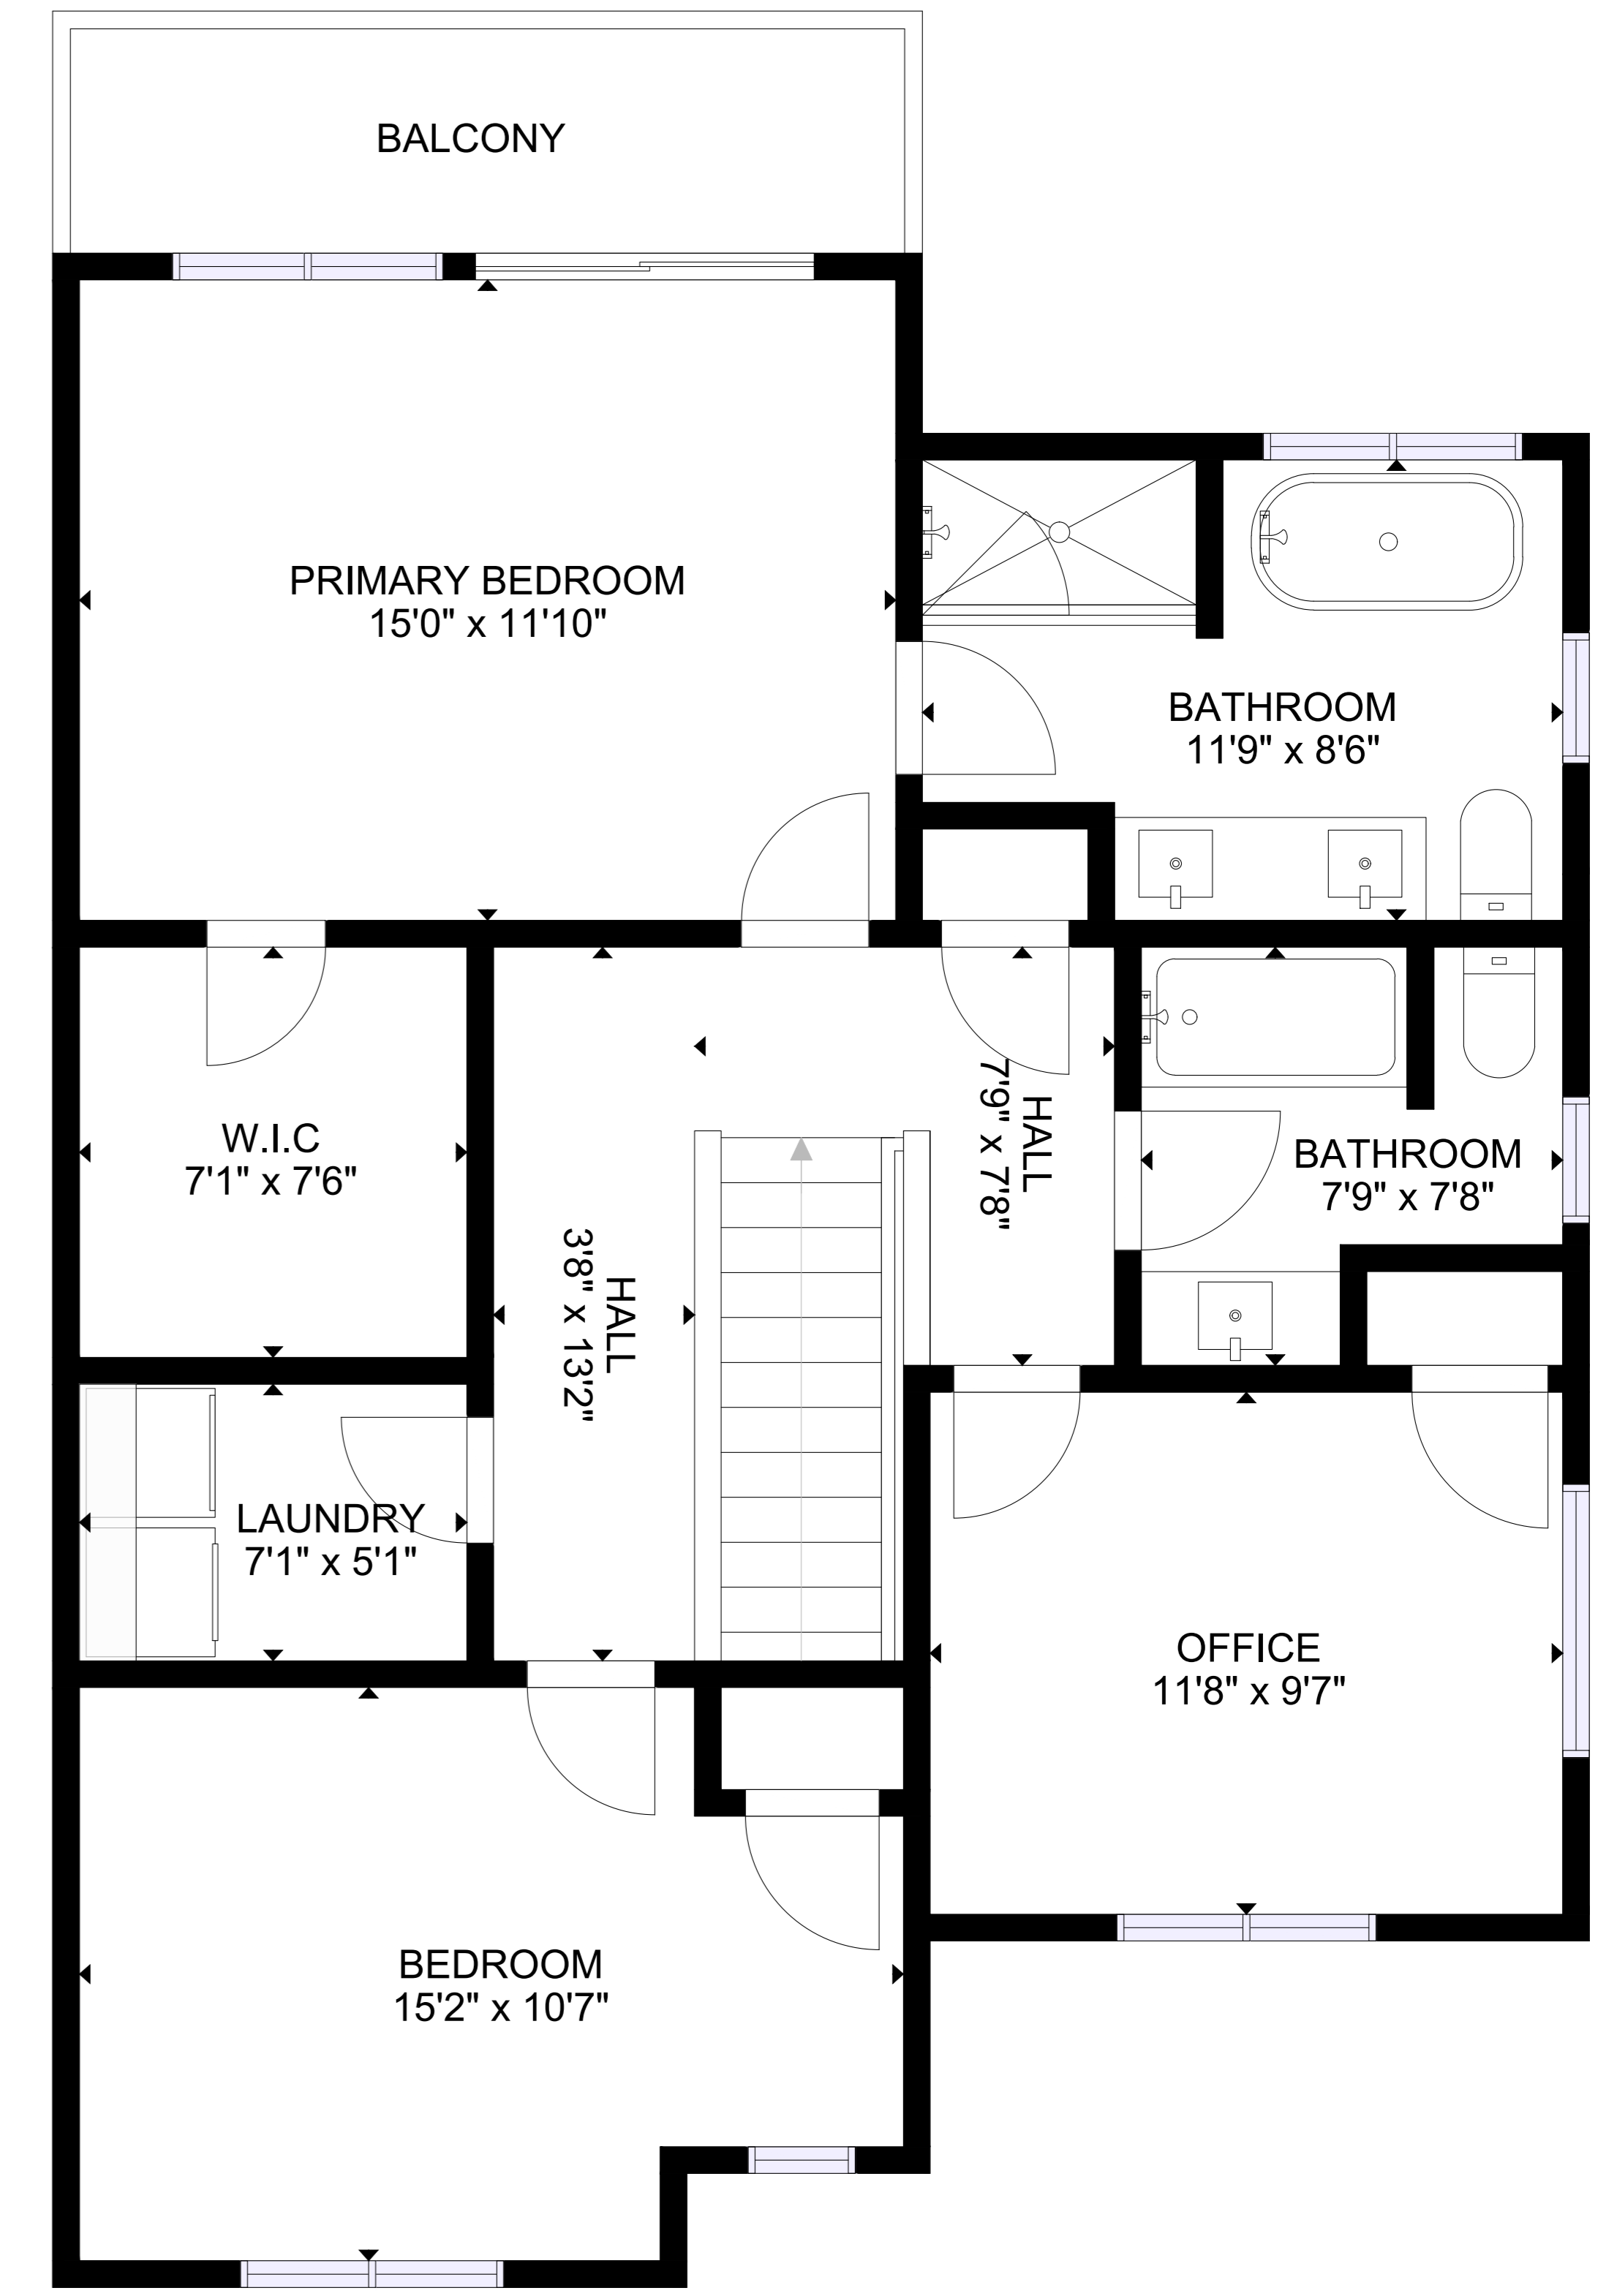

FLOOR 1

GROSS INTERNAL AREA

FLOOR 1: 651 sq.ft

FLOOR 2: 644 sq.ft

FLOOR 3: 901 sq.ft

TOTAL: 2196 sq.ft

SIZES AND DIMENSIONS ARE APPROXIMATE, ACTUAL MAY VARY.

FLOOR 2

GROSS INTERNAL AREA

FLOOR 1: 651 sq.ft

FLOOR 2: 644 sq.ft

FLOOR 3: 901 sq.ft

TOTAL: 2196 sq.ft

SIZES AND DIMENSIONS ARE APPROXIMATE, ACTUAL MAY VARY.

FLOOR 3

GROSS INTERNAL AREA

FLOOR 1: 651 sq.ft

FLOOR 2: 644 sq.ft

FLOOR 3: 901 sq.ft

TOTAL: 2196 sq.ft

SIZES AND DIMENSIONS ARE APPROXIMATE, ACTUAL MAY VARY.

FLOOR 1

FLOOR 2

FLOOR 3

GROSS INTERNAL AREA

FLOOR 1: 651 sq.ft

FLOOR 2: 644 sq.ft

FLOOR 3: 901 sq.ft

TOTAL: 2196 sq.ft

SIZES AND DIMENSIONS ARE APPROXIMATE, ACTUAL MAY VARY.