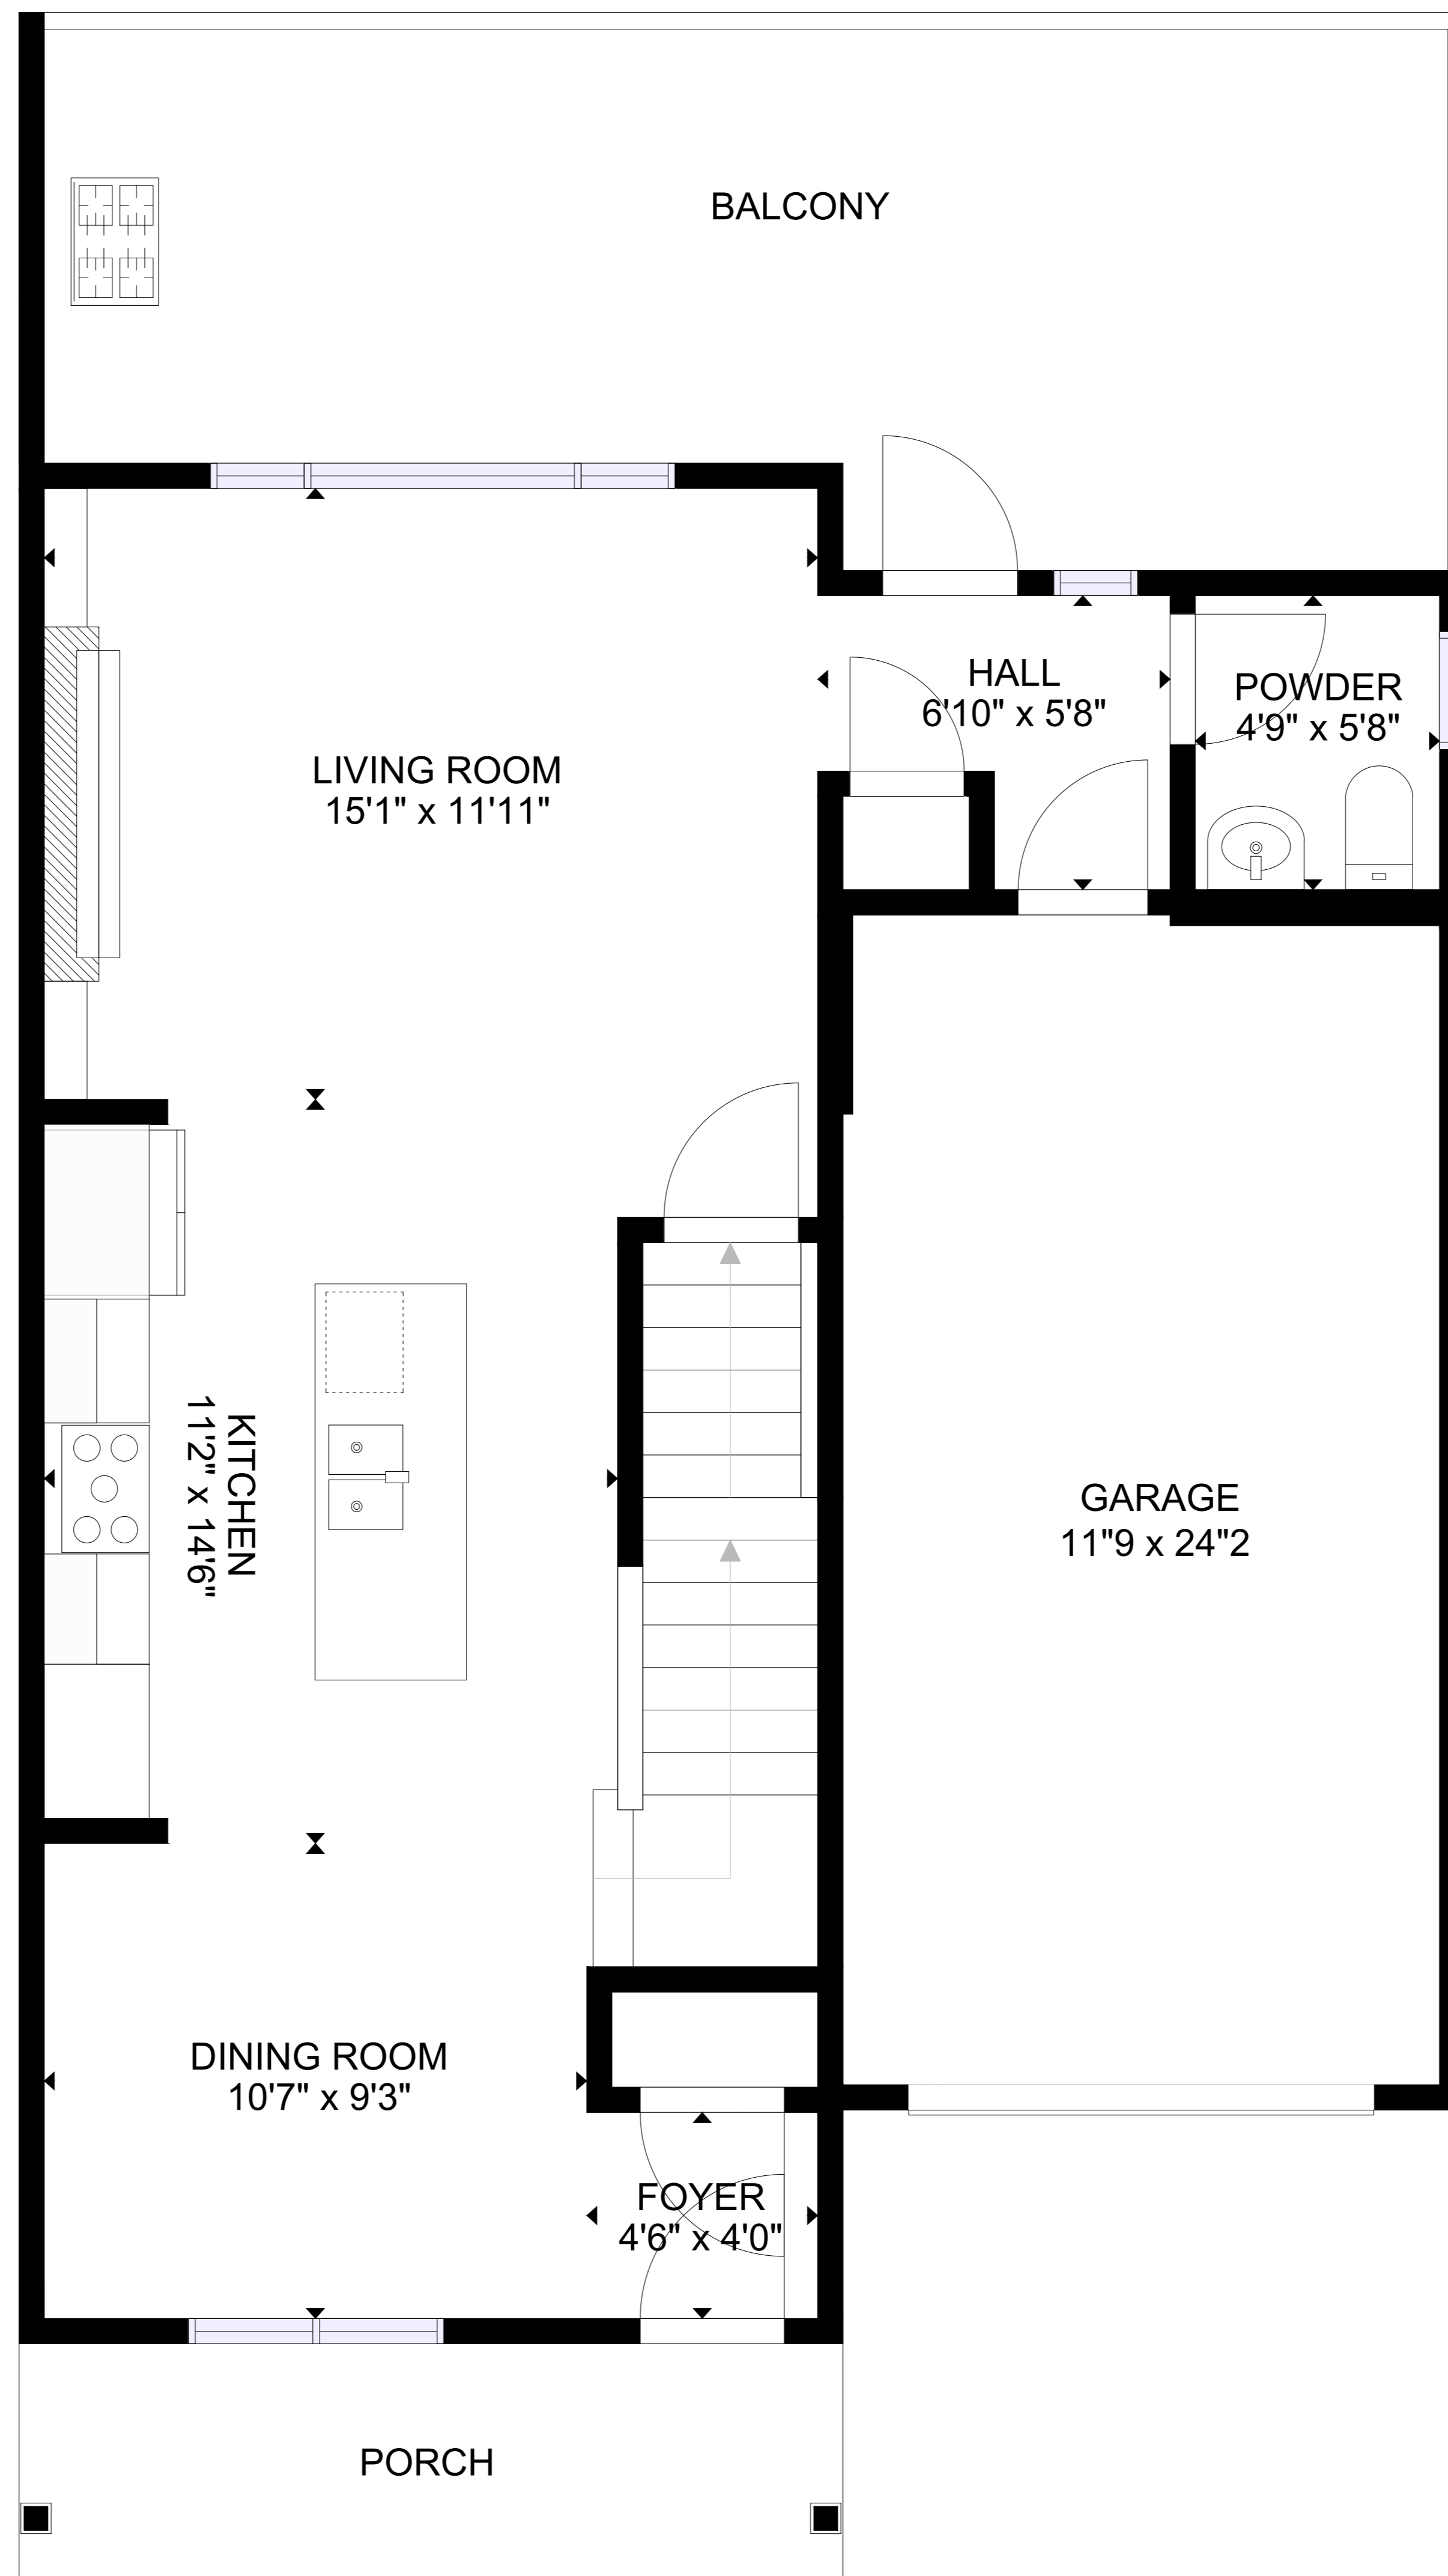

FLOOR 1

GROSS INTERNAL AREA

FLOOR 1: 651 sq.ft

FLOOR 2: 644 sq.ft

FLOOR 3: 901 sq.ft

TOTAL: 2196 sq.ft

SIZES AND DIMENSIONS ARE APPROXIMATE, ACTUAL MAY VARY.

FLOOR 2

GROSS INTERNAL AREA

FLOOR 1: 651 sq.ft

FLOOR 2: 644 sq.ft

FLOOR 3: 901 sq.ft

TOTAL: 2196 sq.ft

SIZES AND DIMENSIONS ARE APPROXIMATE, ACTUAL MAY VARY.

FLOOR 3

GROSS INTERNAL AREA

FLOOR 1: 651 sq.ft

FLOOR 2: 644 sq.ft

FLOOR 3: 901 sq.ft

TOTAL: 2196 sq.ft

SIZES AND DIMENSIONS ARE APPROXIMATE, ACTUAL MAY VARY.

FLOOR 1

FLOOR 2

FLOOR 3

GROSS INTERNAL AREA

FLOOR 1: 651 sq.ft

FLOOR 2: 644 sq.ft

FLOOR 3: 901 sq.ft

TOTAL: 2196 sq.ft

SIZES AND DIMENSIONS ARE APPROXIMATE, ACTUAL MAY VARY.