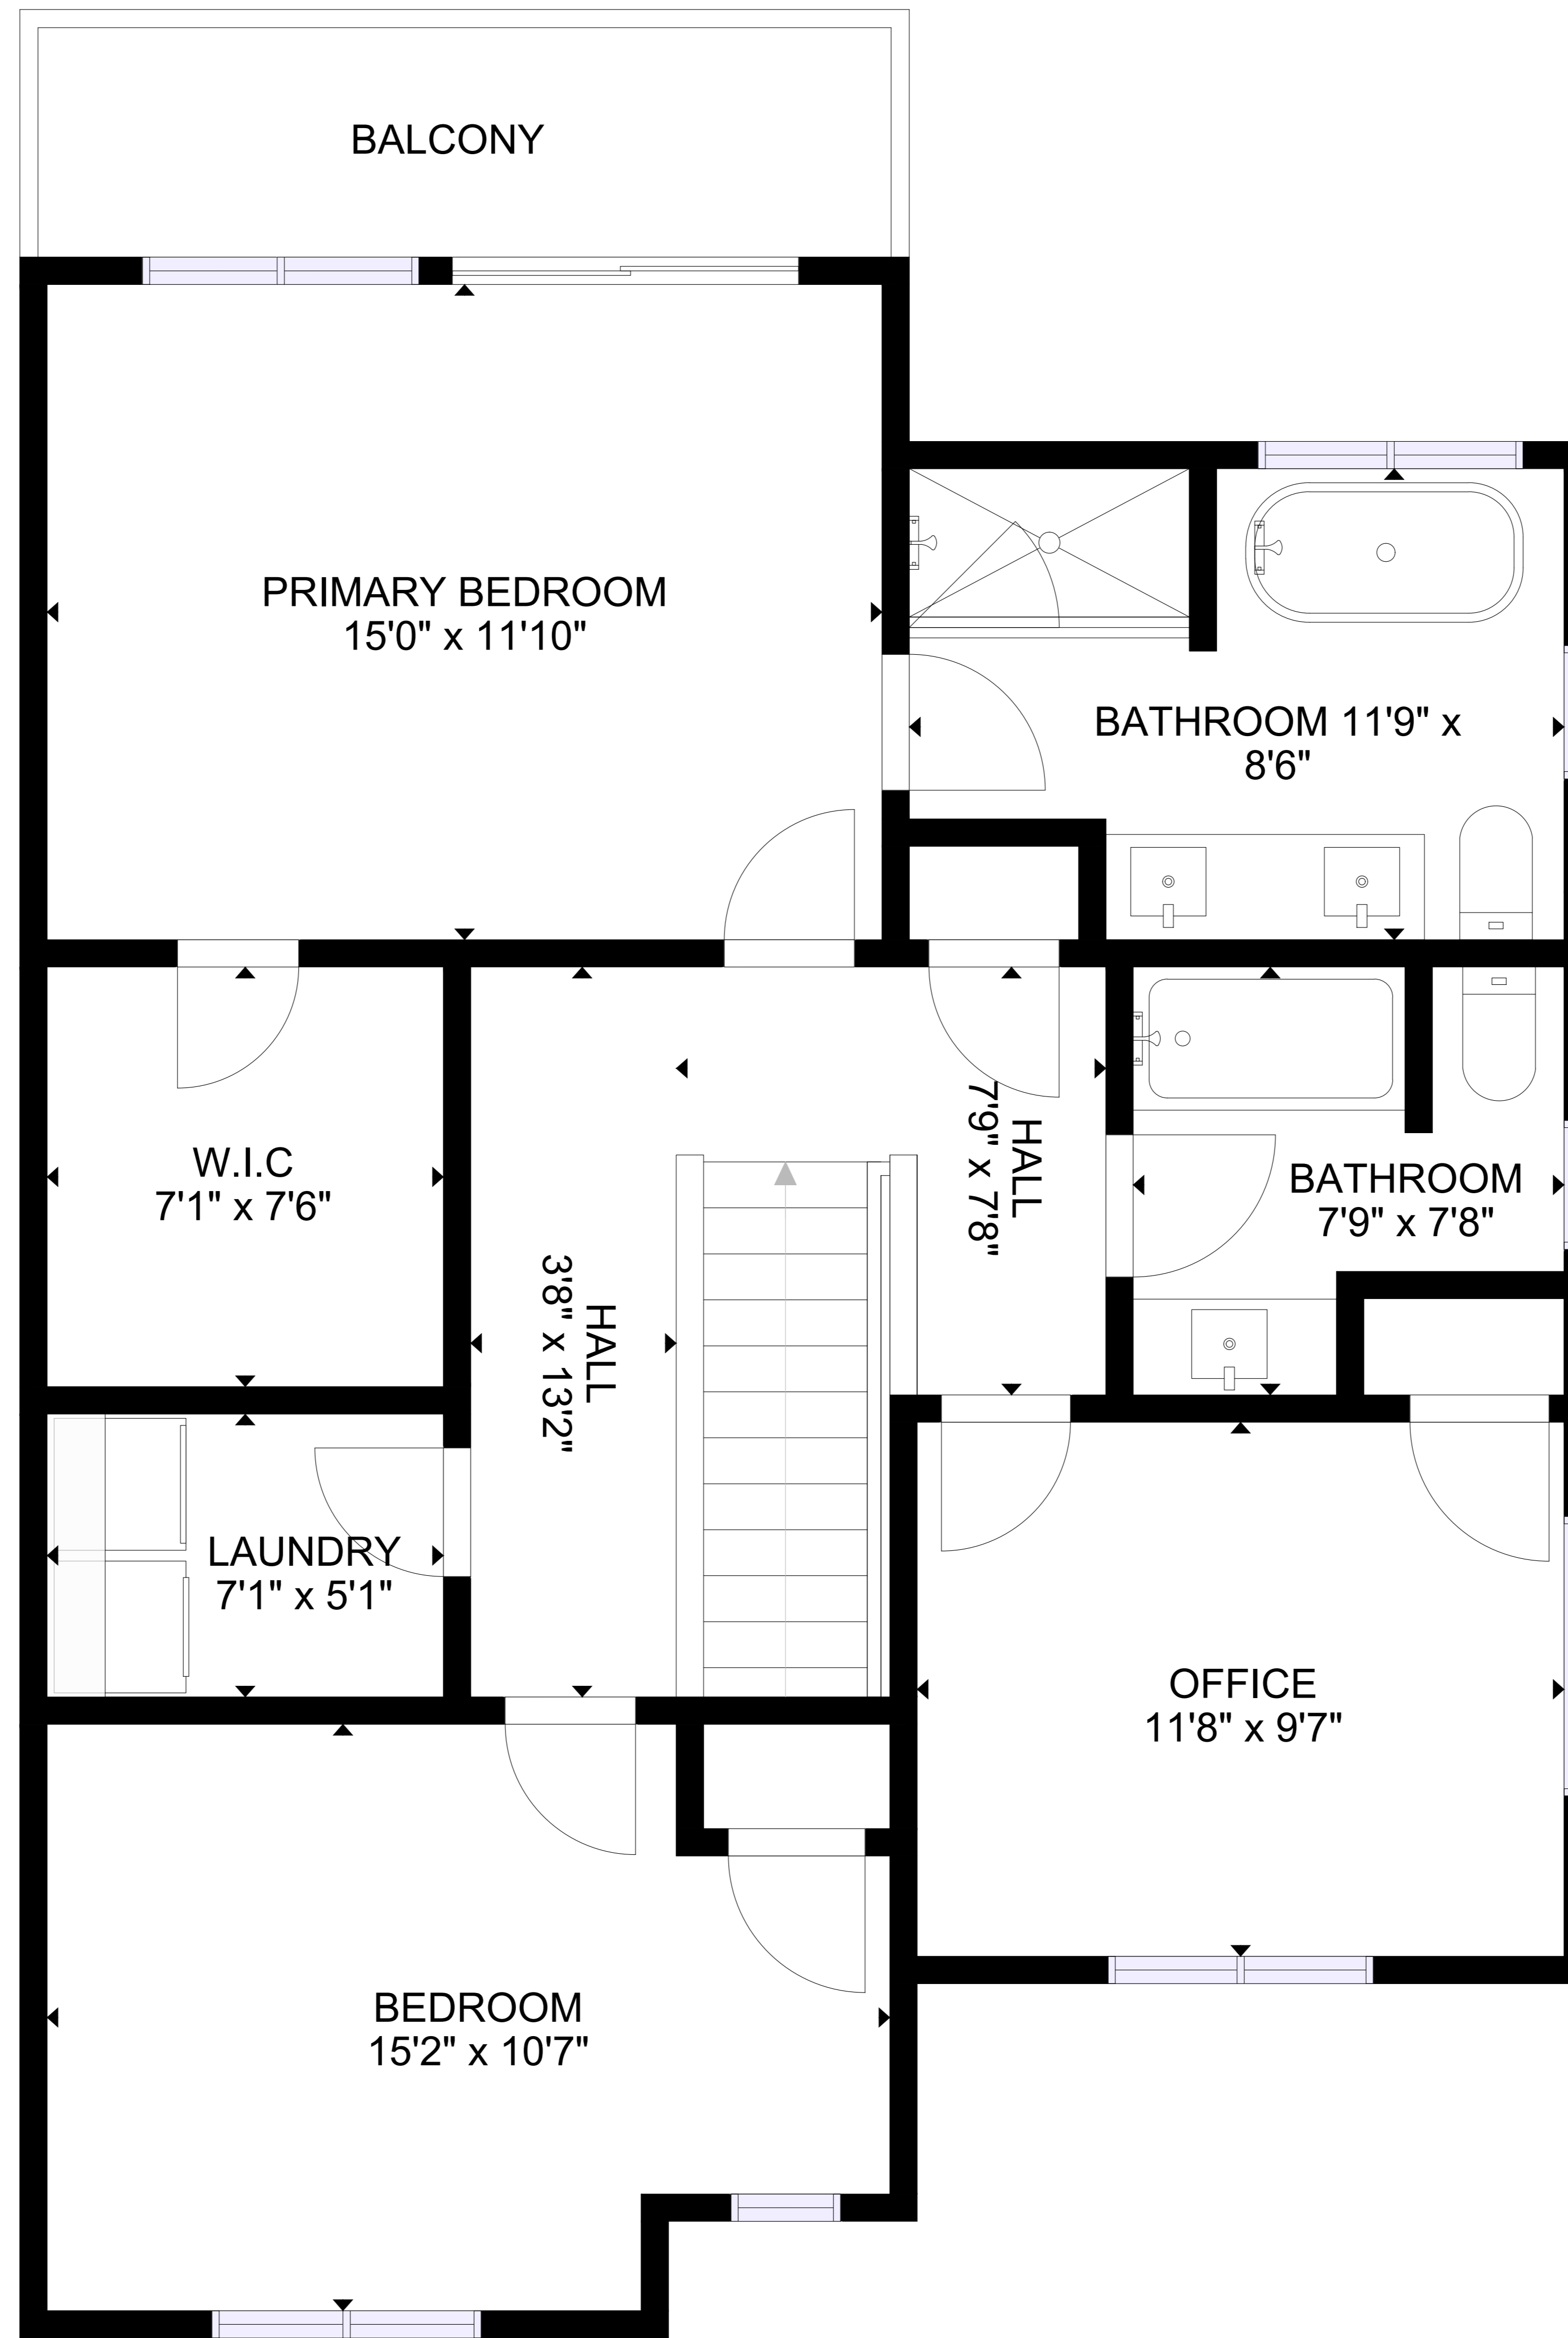

FLOOR 1

GROSS INTERNAL AREA

FLOOR 1: 651 sq.ft

FLOOR 2: 644 sq.ft

FLOOR 3: 901 sq.ft

TOTAL: 2196 sq.ft

SIZES AND DIMENSIONS ARE APPROXIMATE, ACTUAL MAY VARY.

FLOOR 2

GROSS INTERNAL AREA

FLOOR 1: 651 sq.ft

FLOOR 2: 644 sq.ft

FLOOR 3: 901 sq.ft

TOTAL: 2196 sq.ft

SIZES AND DIMENSIONS ARE APPROXIMATE, ACTUAL MAY VARY.

FLOOR 3

GROSS INTERNAL AREA

FLOOR 1: 651 sq.ft

FLOOR 2: 644 sq.ft

FLOOR 3: 901 sq.ft

TOTAL: 2196 sq.ft

SIZES AND DIMENSIONS ARE APPROXIMATE, ACTUAL MAY VARY.

FLOOR 1

FLOOR 2

FLOOR 3

GROSS INTERNAL AREA

FLOOR 1: 651 sq.ft

FLOOR 2: 644 sq.ft

FLOOR 3: 901 sq.ft

TOTAL: 2196 sq.ft

SIZES AND DIMENSIONS ARE APPROXIMATE, ACTUAL MAY VARY.