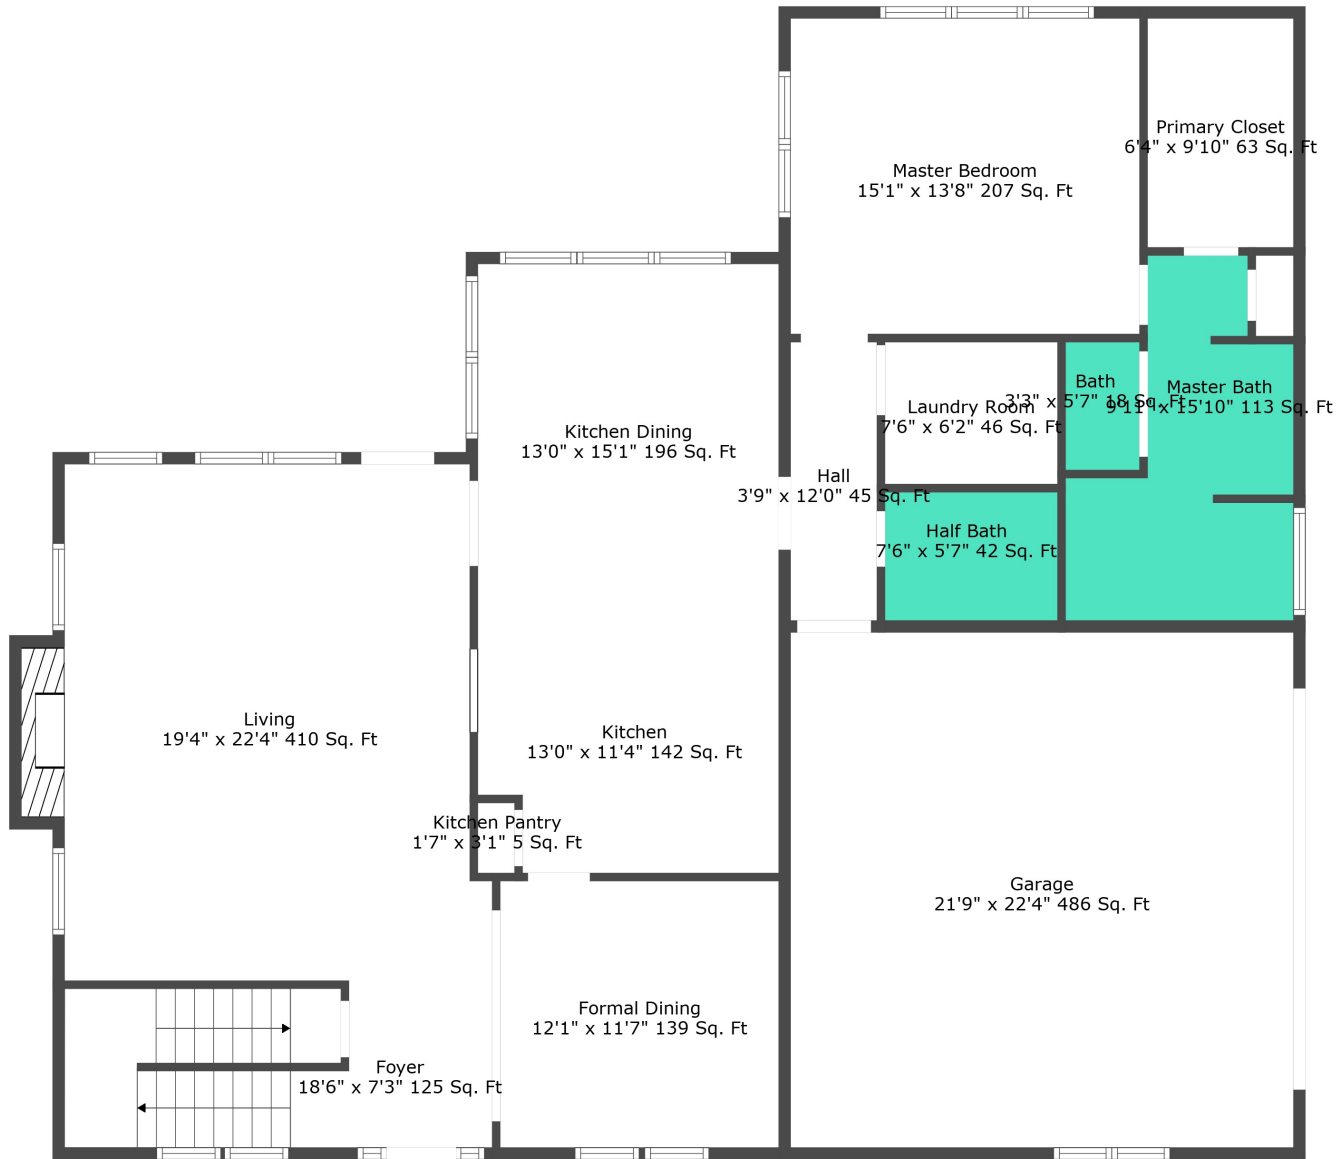

Floor 1

Floor 2

Total scanned area: 3585 sq. ft

Measurements Are Calculated By Cubicasa Technology. Deemed Highly Reliable But Not Guaranteed.

Total scanned area: 3585 sq. ft

Measurements Are Calculated By Cubicasa Technology. Deemed Highly Reliable But Not Guaranteed.