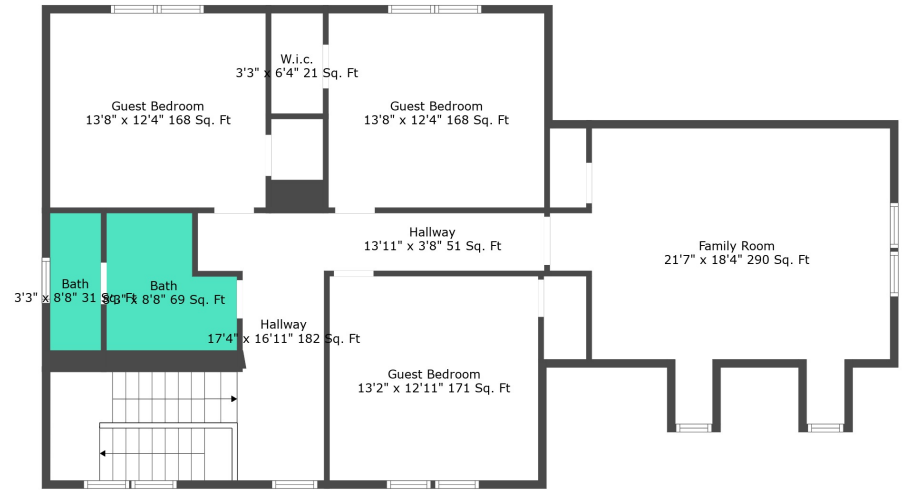

Floor 1

Floor 2

Total scanned area: 3585 sq. ft

Measurements Are Calculated By Cubicasa Technology. Deemed Highly Reliable But Not Guaranteed.

Total scanned area: 3585 sq. ft

Measurements Are Calculated By Cubicasa Technology. Deemed Highly Reliable But Not Guaranteed.