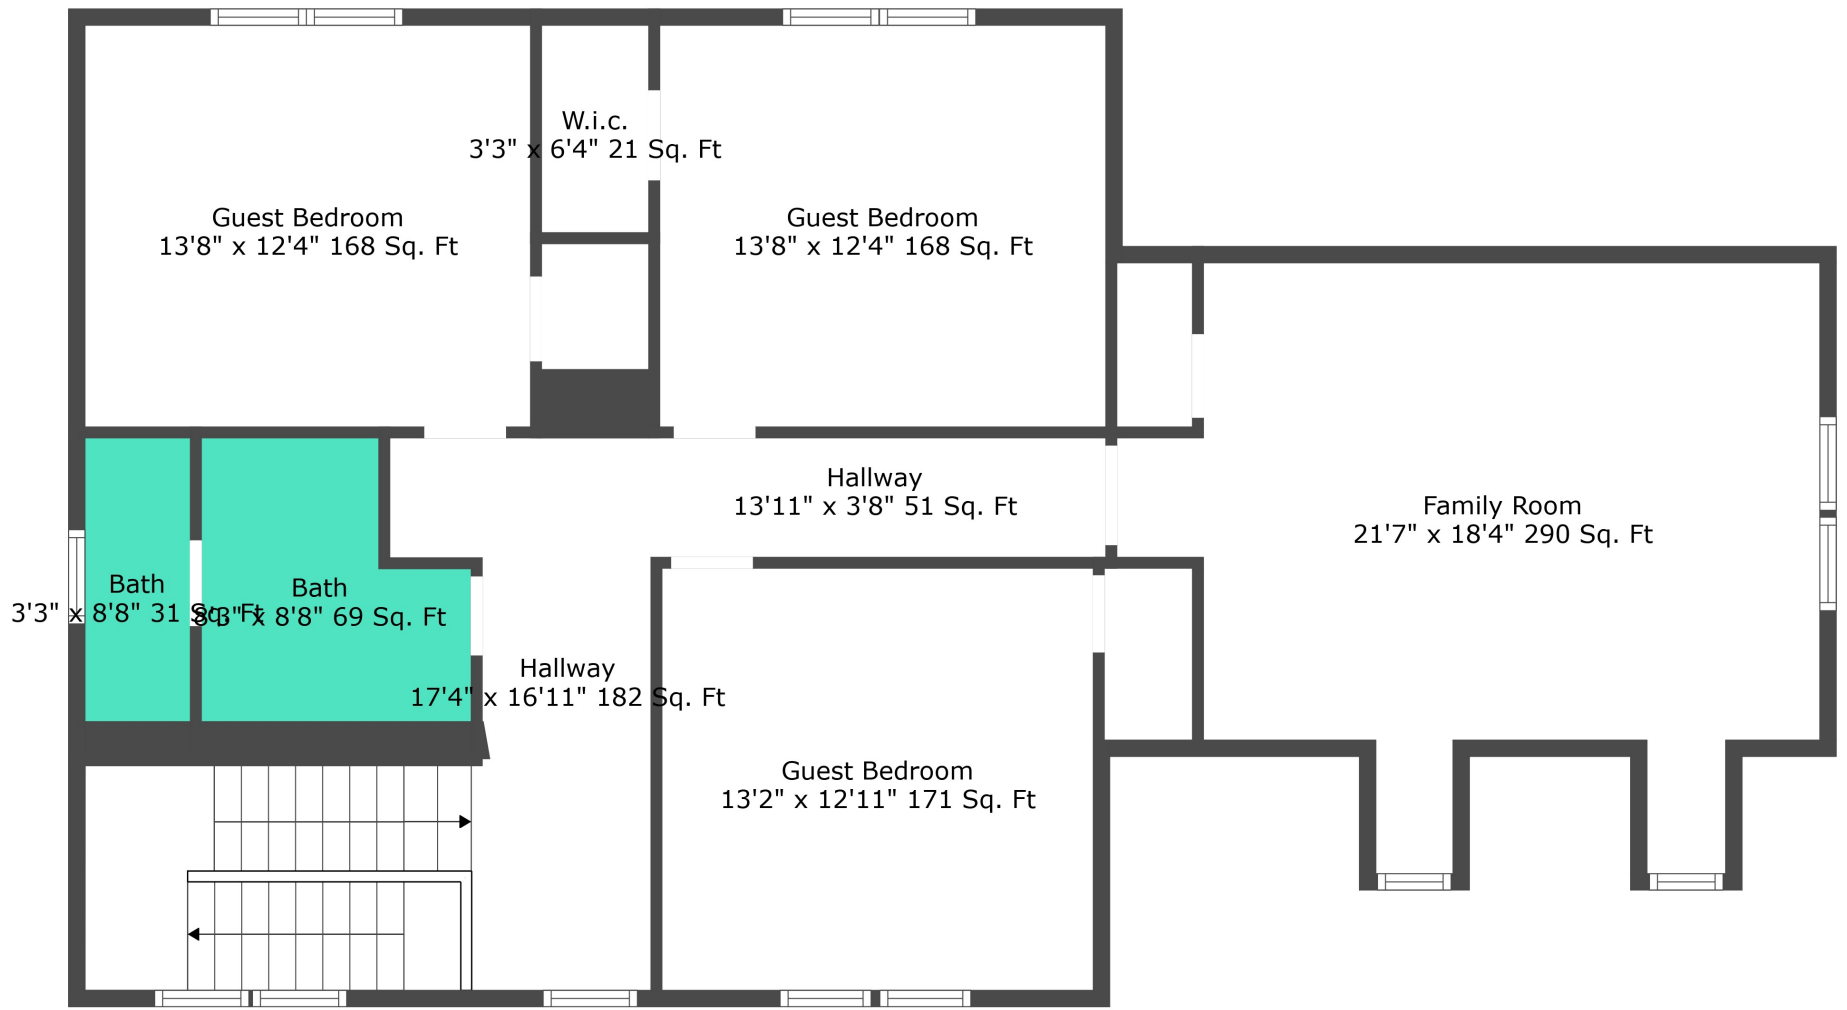

Floor 1

Floor 2

Total scanned area: 3585 sq. ft

Measurements Are Calculated By Cubicasa Technology. Deemed Highly Reliable But Not Guaranteed.

Total scanned area: 3585 sq. ft

Measurements Are Calculated By Cubicasa Technology. Deemed Highly Reliable But Not Guaranteed.