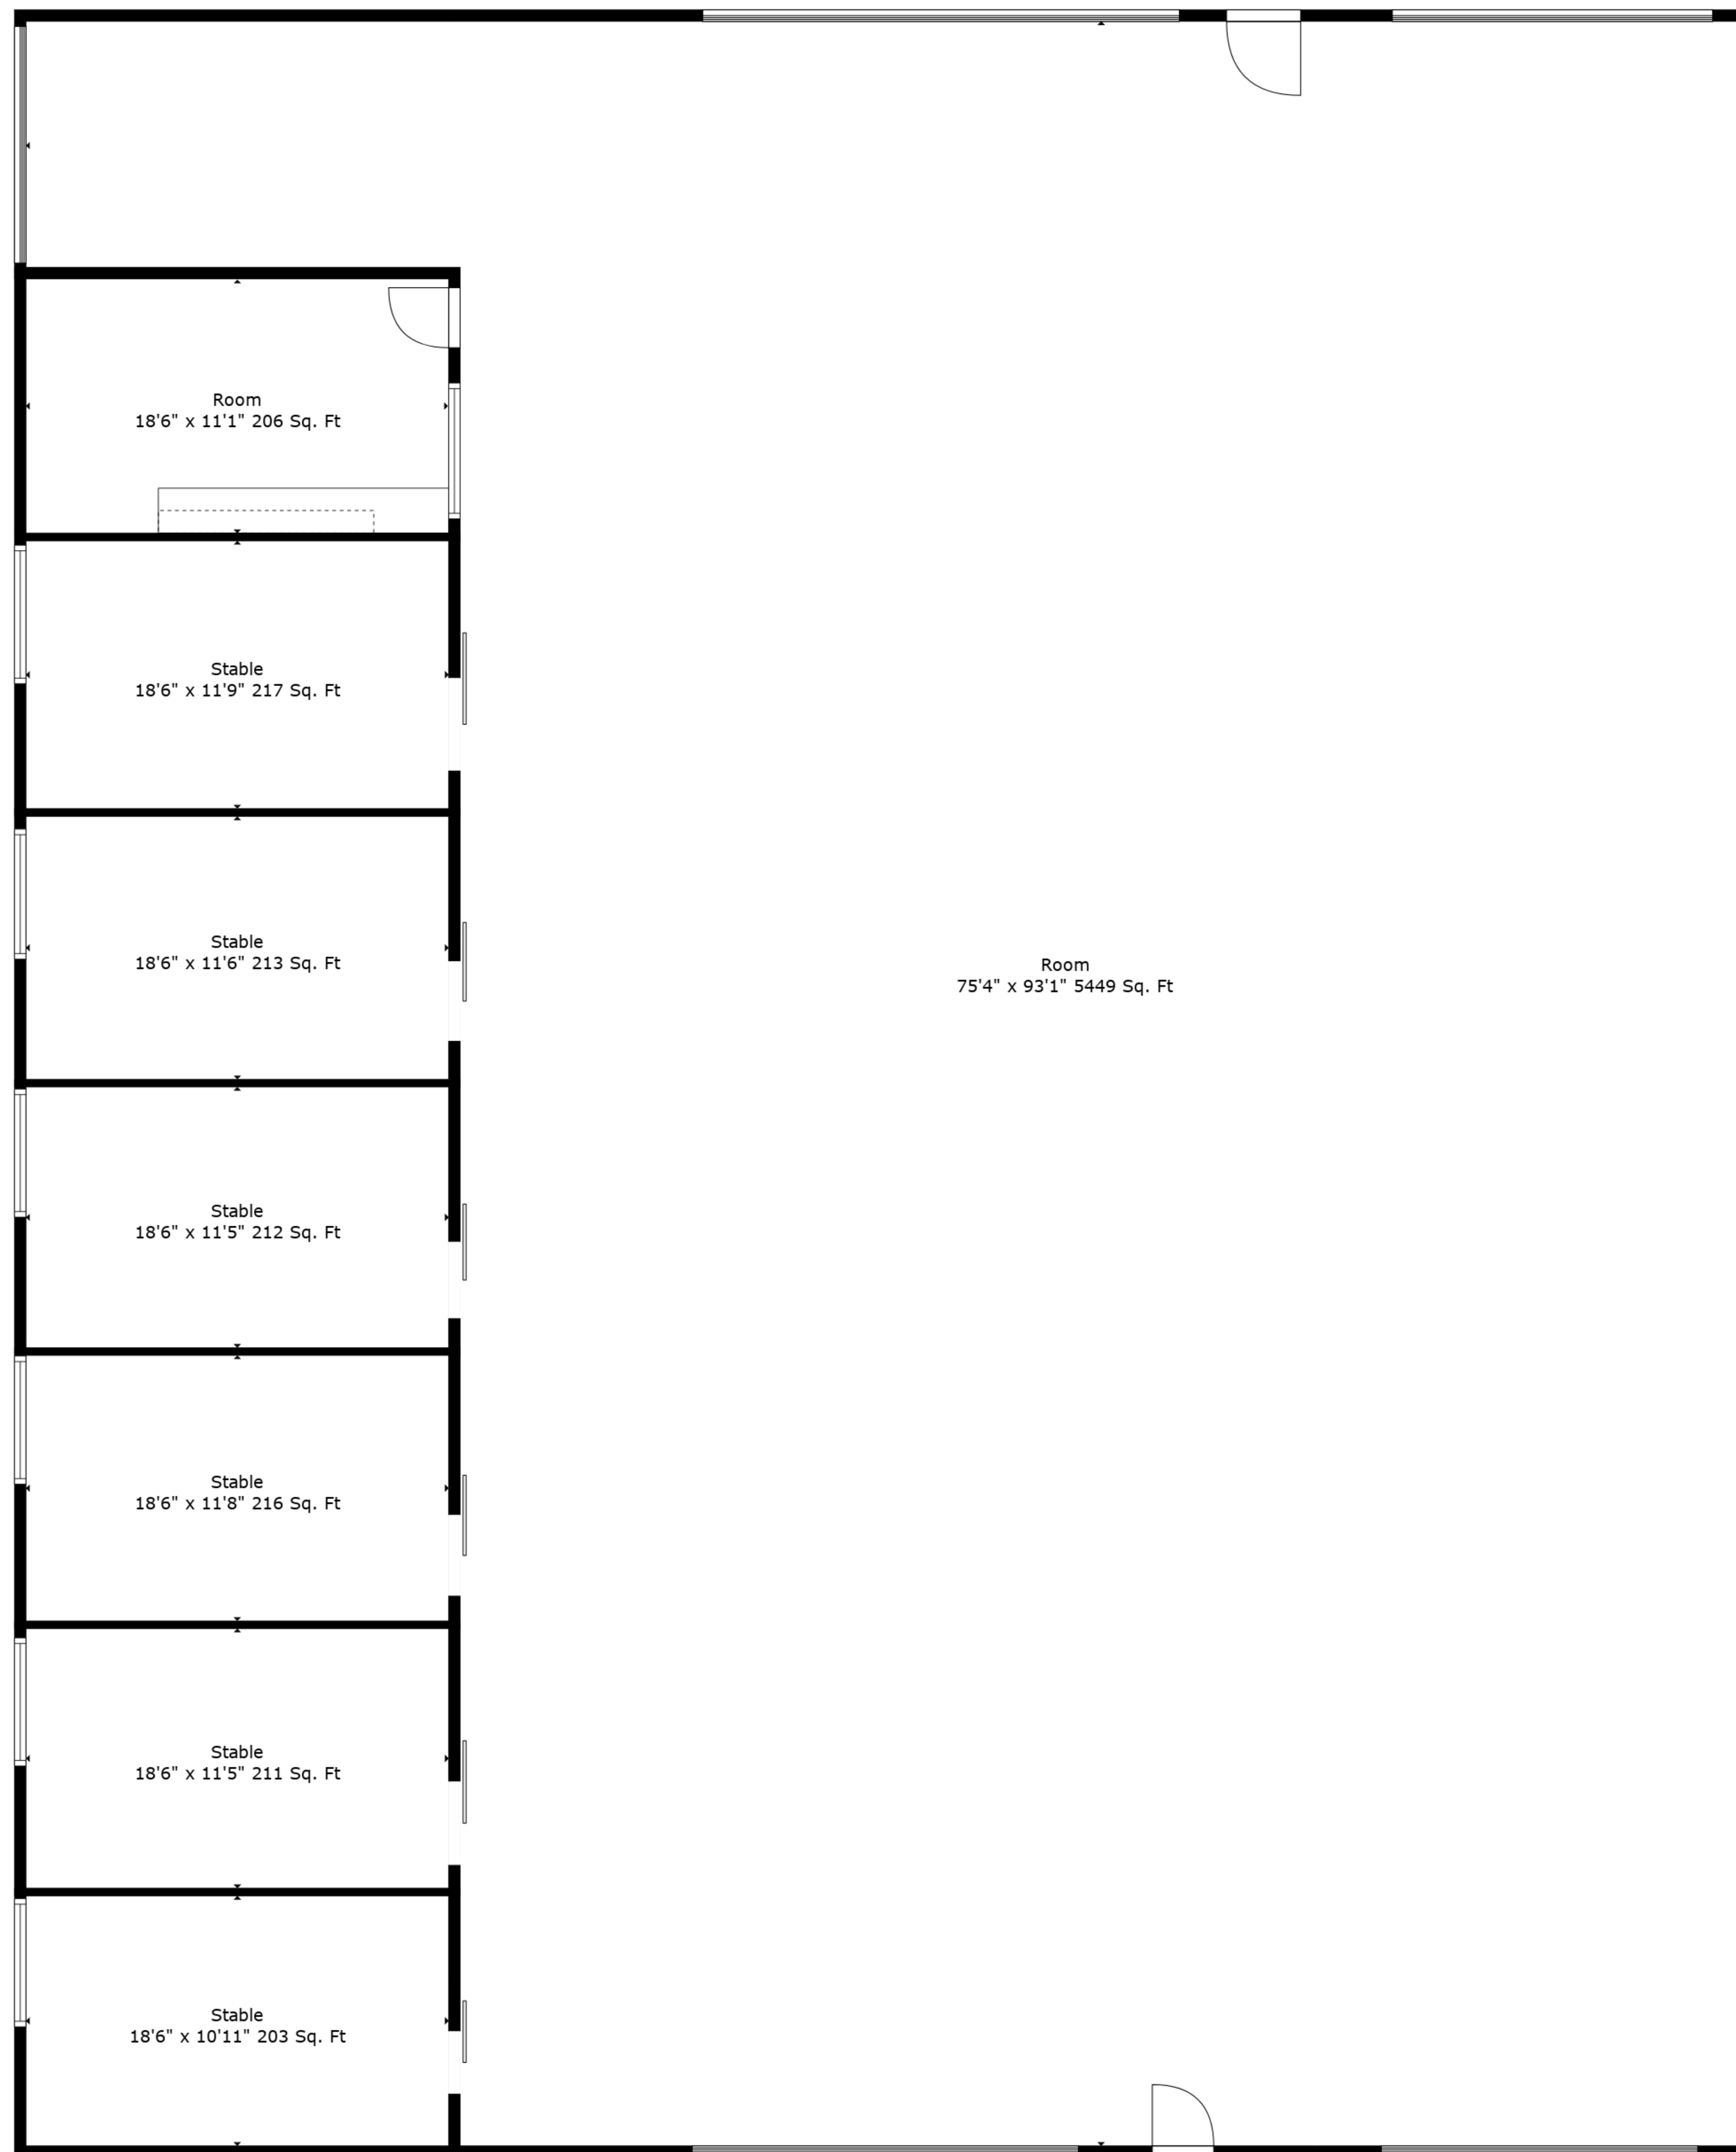

TOTAL: 5671 sq. ft
FLOOR 1: 5671 sq. ft
EXCLUDED AREAS: STABLE: 1272 sq. ft

Measurements Are Deemed Highly Reliable But Not Guaranteed.

TOTAL: 5671 sq. ft
FLOOR 1: 5671 sq. ft
EXCLUDED AREAS: STABLE: 1272 sq. ft