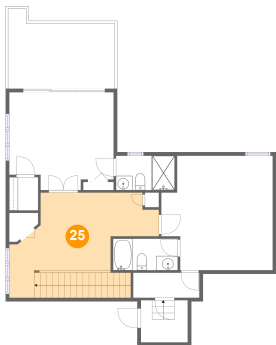

Dimensions: 6'6" x 5'10"
Area: 38 sq. ft
Counted as Living Area:
Yes

Heated: Yes
Finished: Yes
Enclosed: Yes
Contiguous:
Yes
Permitted: Yes
Wet Space: No
Addition: No
Conversion: No

25 Floor 2 - Family Room