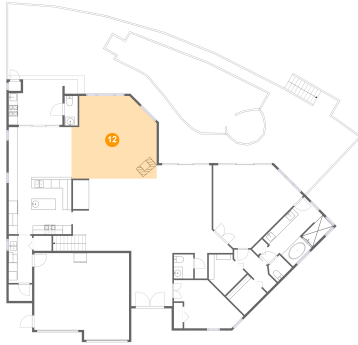

2247 Donato Drive, Belleair Beach, Pinellas County, Florida, United States, 33786

12 Floor 1 - Dining Area

Dimensions: 19'8" x 19'1"
Area: 342 sq. ft
Counted as Living Area: Yes

Heated: Yes
Finished: Yes
Enclosed: Yes
Contiguous: Yes
Permitted: Yes
Wet Space: No
Addition: No
Conversion: No