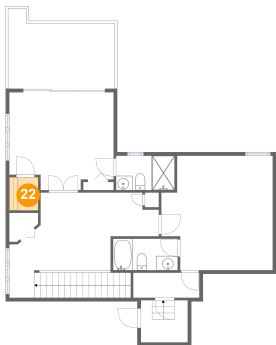

22 Floor 2 - W.i.c.

Dimensions: 4'0" x 4'7"
Area: 18 sq. ft
Counted as Living Area:
Yes

Heated: Yes
Finished: Yes
Enclosed: Yes
Contiguous:
Yes
Permitted: Yes
Wet Space: No
Addition: No
Conversion: No