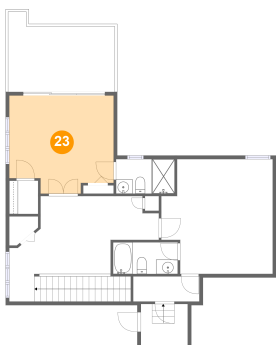

23 Floor 2 - Bedroom

Dimensions: 14'5" x 13'7"
Area: 181 sq. ft
Counted as Living Area:
Yes

Heated: Yes
Finished: Yes
Enclosed: Yes
Contiguous:
Yes
Permitted: Yes
Wet Space: No
Addition: No
Conversion: No