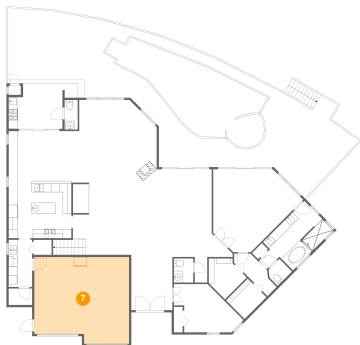

7 Floor 1 - Garage

Dimensions: 21'10" x 19'11"
Area: 411 sq. ft
Counted as Living Area: No

Heated: No
Finished: No
Enclosed: Yes
Contiguous: Yes
Permitted: Yes
Wet Space: No
Addition: No
Conversion: No