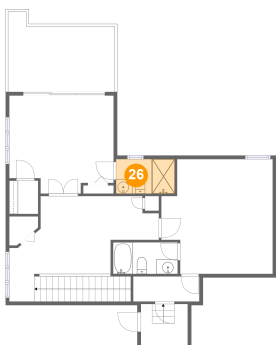

26 Floor 2 - Bath

Dimensions: 8'2" x 4'9"
Area: 39 sq. ft
Counted as Living Area:
Yes

Heated: Yes
Finished: Yes
Enclosed: Yes
Contiguous:
Yes
Permitted: Yes
Wet Space: Yes
Addition: No
Conversion: No