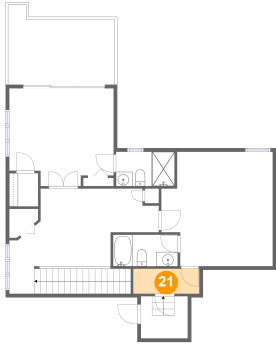

2247 Donato Drive, Belleair Beach, Pinellas County, Florida, United States, 33786

21 Floor 2 - Room

Dimensions: 9'2" x 3'6"
Area: 32 sq. ft
Counted as Living Area:
Yes

Heated: Yes
Finished: Yes
Enclosed: Yes
Contiguous:
Yes
Permitted: Yes
Wet Space: No
Addition: No
Conversion: No