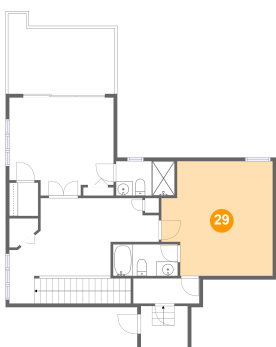

29 Floor 2 - Bedroom

Dimensions: 15'6" x 15'11"
Area: 222 sq. ft
Counted as Living Area:
Yes

Heated: Yes
Finished: Yes
Enclosed: Yes
Contiguous:
Yes
Permitted: Yes
Wet Space: No
Addition: No
Conversion: No