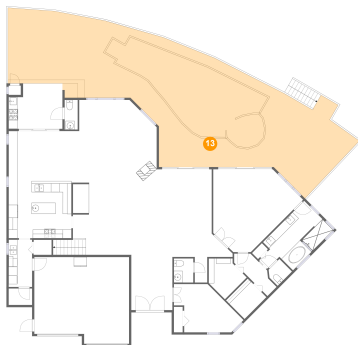

13 Floor 1 - Patio

Dimensions: 59'0" x 30'1"
Area: 1563 sq. ft
Counted as Living Area: No

Heated: No
Finished: Yes
Enclosed: No
Contiguous: Yes
Permitted: Yes
Wet Space: No
Addition: No
Conversion: No