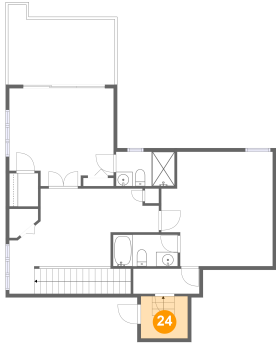

2247 Donato Drive, Belleair Beach, Pinellas County, Florida, United States, 33786

24 Floor 2 - Room

Dimensions: 6'6" x 5'10"
Area: 38 sq. ft
Counted as Living Area:
Yes

Heated: Yes
Finished: Yes
Enclosed: Yes
Contiguous:
Yes
Permitted: Yes
Wet Space: No
Addition: No
Conversion: No