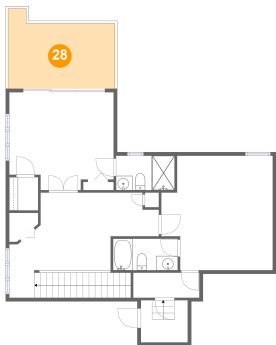

28 Floor 2 - Balcony

Dimensions: 14'10" x 11'1"
Area: 140 sq. ft
Counted as Living Area: No

Heated: No
Finished: Yes
Enclosed: No
Contiguous: Yes
Permitted: Yes
Wet Space: No
Addition: No
Conversion: No