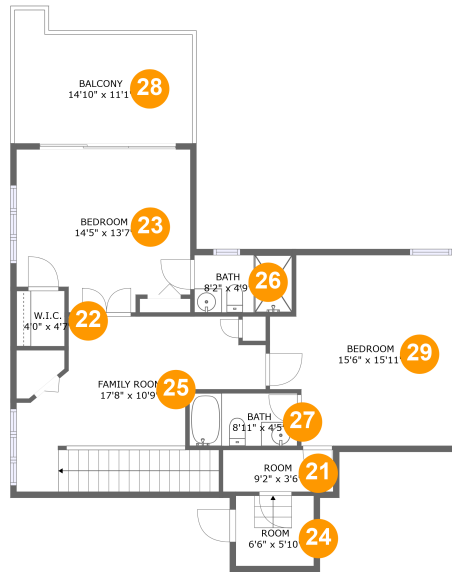

2247 Donato Drive, Belleair Beach, Pinellas County, Florida, United States, 33786

Room Dimensions

Floor 1

Total sqft: 4212

Living area: 2451

#	Room name	Dimensions	Area (sqft)	Counted as Living Area
1	Wc	5'4" x 5'10"	19 sq. ft	Yes
2	Laundry	5'5" x 10'11"	59 sq. ft	Yes
3	Office	13'8" x 11'2"	126 sq. ft	Yes
4	Breakfast Nook	14'5" x 11'6"	167 sq. ft	Yes
5	W.i.c.	8'9" x 9'5"	54 sq. ft	Yes
6	W.i.c.	7'1" x 6'1"	43 sq. ft	Yes
7	Garage	21'10" x 19'11"	411 sq. ft	No
8	Swimming Pool	24'2" x 16'6"	417 sq. ft	Yes
9	Kitchen	14'6" x 13'2"	191 sq. ft	Yes
10	Wc	3'0" x 6'10"	21 sq. ft	No
11	Living Room	32'8" x 26'1"	626 sq. ft	Yes

#	Room name	Dimensions	Area (sqft)	Counted as Living Area
12	Dining Area	19'8" x 19'1"	342 sq. ft	Yes
13	Patio	59'0" x 30'1"	1563 sq. ft	No
14	Porch	12'4" x 10'5"	119 sq. ft	No
15	Foyer	9'6" x 12'3"	116 sq. ft	Yes
16	Primary Bedroom	20'9" x 19'1"	288 sq. ft	Yes
17	Hall	12'4" x 4'2"	43 sq. ft	Yes
18	Wine Cellar	5'5" x 3'10"	21 sq. ft	No
19	Primary Bath	17'0" x 9'6"	134 sq. ft	Yes
20	Wc	4'6" x 5'7"	25 sq. ft	Yes

2247 Donato Drive, Belleair Beach, Pinellas County, Florida, United States, 33786

Room Dimensions

Floor 2

Total sqft: 1062

Living area: 922

#	Room name	Dimensions	Area (sqft)	Counted as Living Area
21	Room	9'2" x 3'6"	32 sq. ft	Yes
22	W.i.c.	4'0" x 4'7"	18 sq. ft	Yes
23	Bedroom	14'5" x 13'7"	181 sq. ft	Yes
24	Room	6'6" x 5'10"	38 sq. ft	Yes
25	Family Room	17'8" x 10'9"	224 sq. ft	Yes
26	Bath	8'2" x 4'9"	39 sq. ft	Yes
27	Bath	8'11" x 4'5"	39 sq. ft	Yes
28	Balcony	14'10" x 11'1"	140 sq. ft	No
29	Bedroom	15'6" x 15'11"	222 sq. ft	Yes