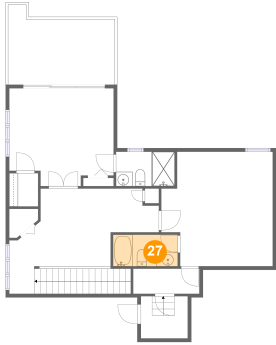

2247 Donato Drive, Belleair Beach, Pinellas County, Florida, United States, 33786

27 Floor 2 - Bath

Dimensions: 8'11" x 4'5"
Area: 39 sq. ft
Counted as Living Area:
Yes

Heated: Yes
Finished: Yes
Enclosed: Yes
Contiguous:
Yes
Permitted: Yes
Wet Space: Yes
Addition: No
Conversion: No