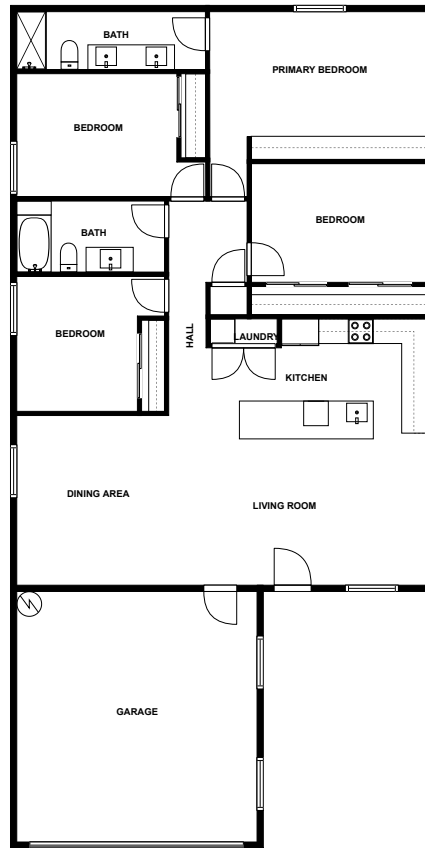

Home report

15th Avenue Northwest 906

Largo

Highlights

1 Kitchen

1 Living room

4 Bedroom

2 Bath

Greek Islands Restaurant,
0.1 mi

Morton Plant Hospital
Heliport, 1.6 mi

Floor plan

fvm

SIZES AND DIMENSIONS ARE APPROXIMATE, ACTUAL MAY VARY.

Appendix 1: Data sheet

Garage - 1	Dining - 1	Dining - Open - 1
Bedroom - 4	Bedroom - Master - 1	Bath - 2
LivingRoom - 1	Hall - 1	Kitchen - 1
Utility - 1	Utility - Laundry - 1	