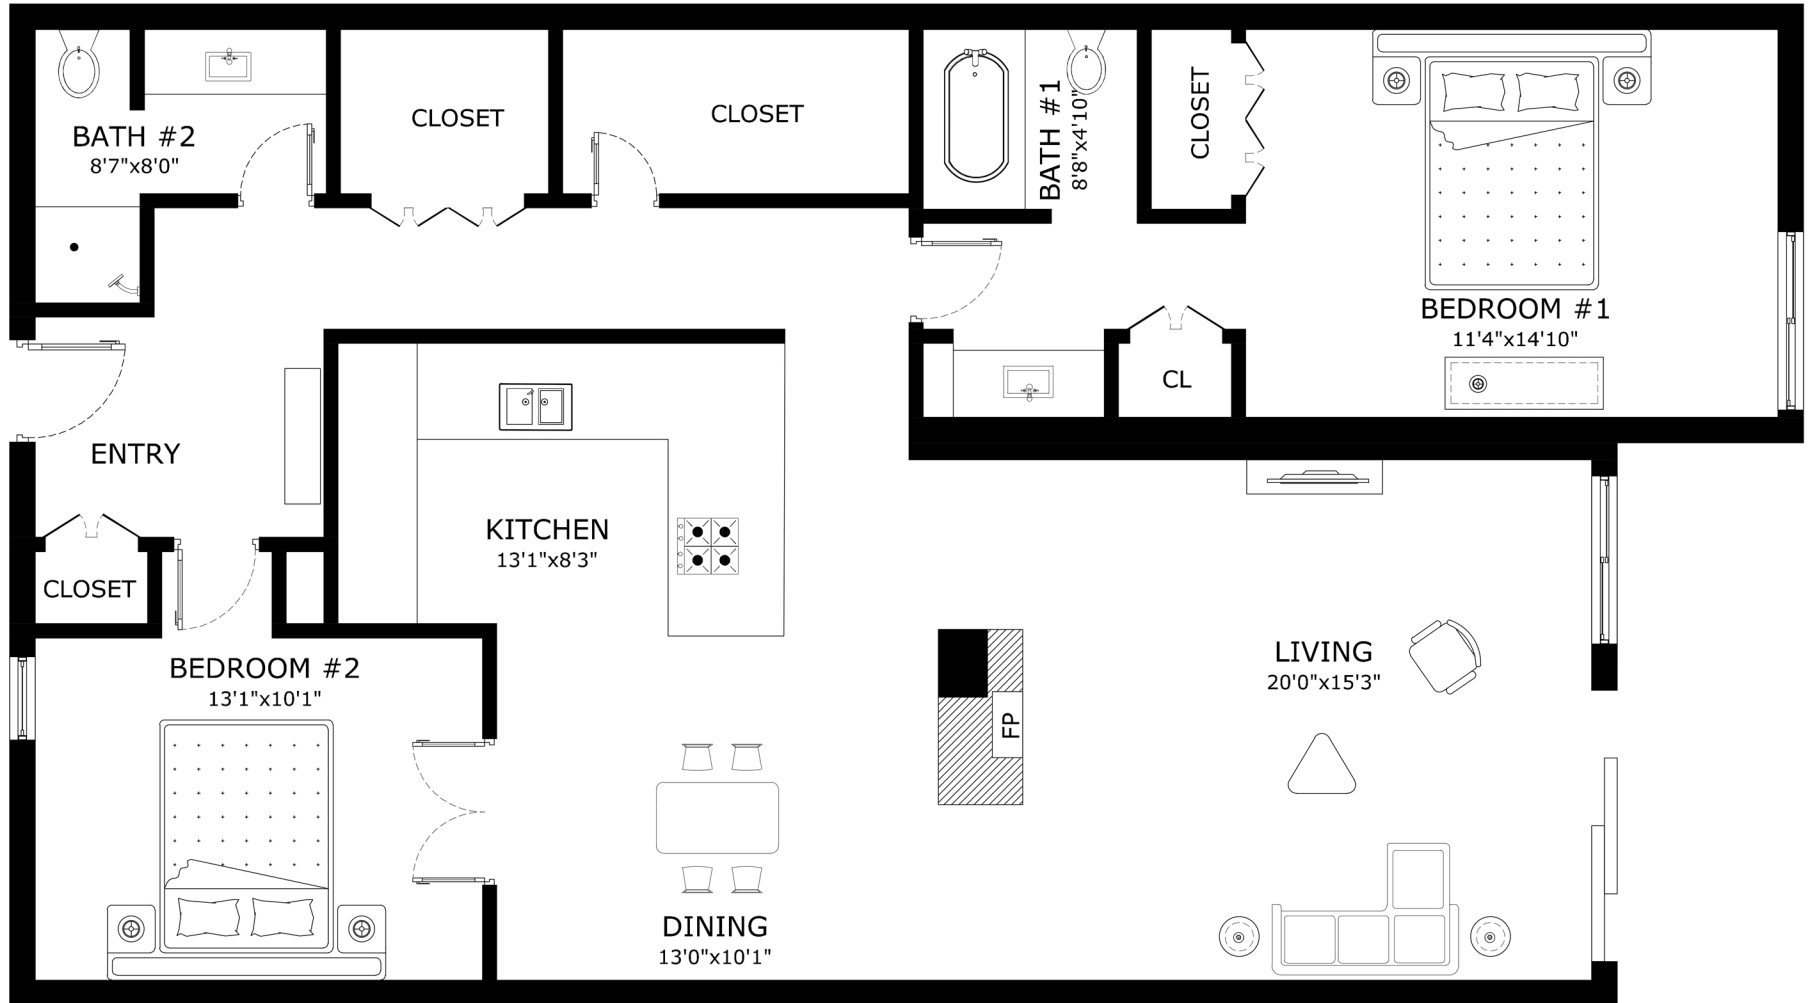

ADDRESS: 100 Ward St Unit 203, Seattle, WA 98109.

MAIN LEVEL

'This floor plan is for illustration purposes only and is not intended to provide precise layout or measurements of the home. Potential buyers should investigate these issues to their own satisfaction.'