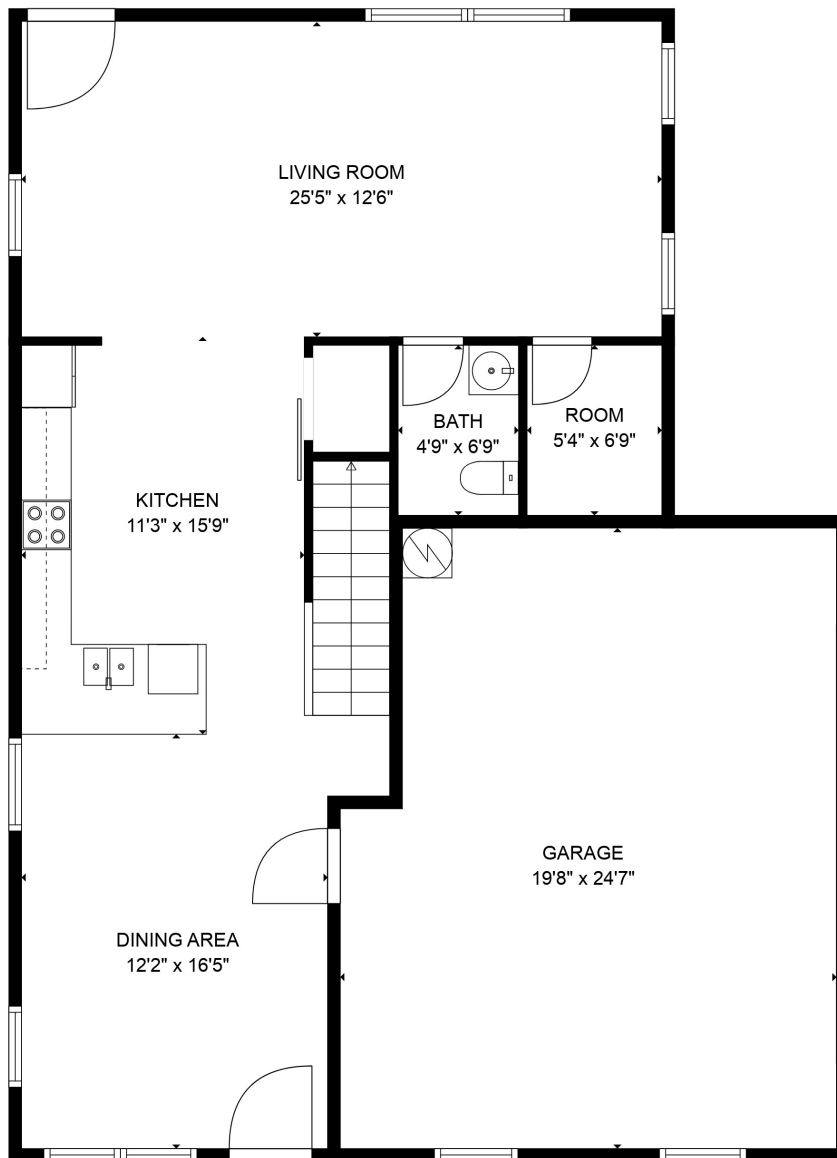

FLOOR 1

FLOOR 2

TOTAL: 1913 sq. ft
 FLOOR 1: 830 sq. ft, FLOOR 2: 1083 sq. ft
 EXCLUDED AREAS: GARAGE: 457 sq. ft

MEASUREMENTS ARE CALCULATED BY CUBICASA TECHNOLOGY. DEEMED HIGHLY RELIABLE BUT NOT GUARANTEED.

TOTAL: 1913 sq. ft
FLOOR 1: 830 sq. ft, FLOOR 2: 1083 sq. ft
EXCLUDED AREAS: GARAGE: 457 sq. ft

MEASUREMENTS ARE CALCULATED BY CUBICASA TECHNOLOGY. DEEMED HIGHLY RELIABLE BUT NOT GUARANTEED.

TOTAL: 1913 sq. ft

FLOOR 1: 830 sq. ft, FLOOR 2: 1083 sq. ft

EXCLUDED AREAS: GARAGE: 457 sq. ft

MEASUREMENTS ARE CALCULATED BY CUBICASA TECHNOLOGY. DEEMED HIGHLY RELIABLE BUT NOT GUARANTEED.