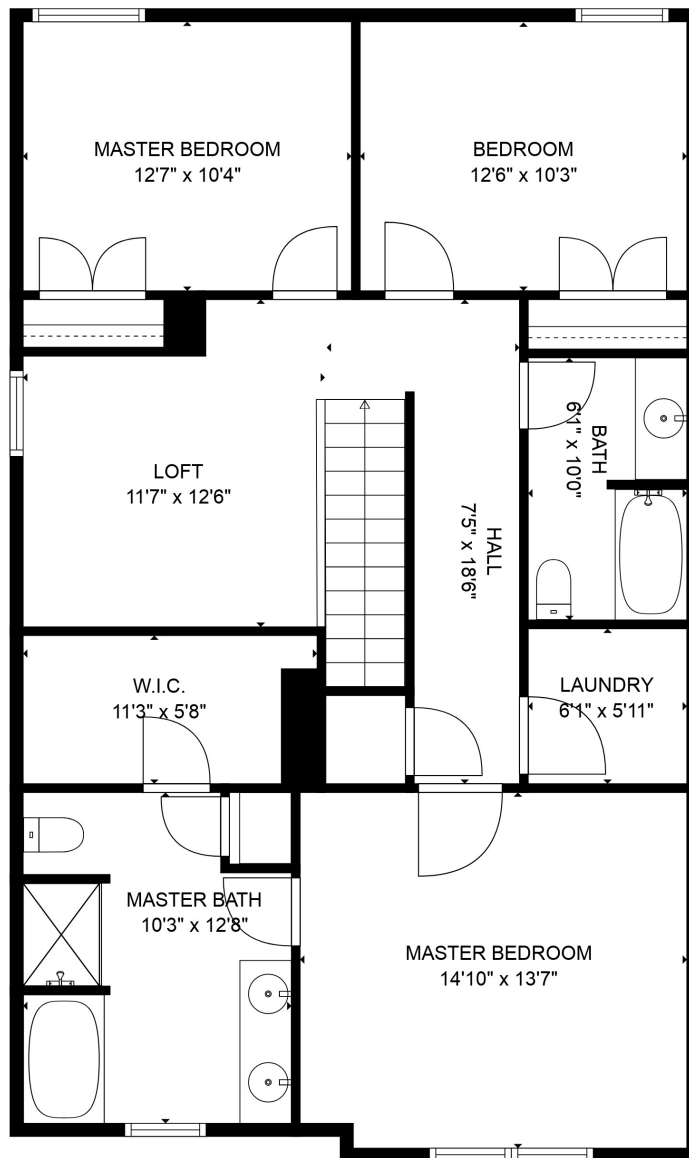

FLOOR 1

FLOOR 2

TOTAL: 1913 sq. ft
 FLOOR 1: 830 sq. ft, FLOOR 2: 1083 sq. ft
 EXCLUDED AREAS: GARAGE: 457 sq. ft

MEASUREMENTS ARE CALCULATED BY CUBICASA TECHNOLOGY. DEEMED HIGHLY RELIABLE BUT NOT GUARANTEED.

TOTAL: 1913 sq. ft
FLOOR 1: 830 sq. ft, FLOOR 2: 1083 sq. ft
EXCLUDED AREAS: GARAGE: 457 sq. ft

MEASUREMENTS ARE CALCULATED BY CUBICASA TECHNOLOGY. DEEMED HIGHLY RELIABLE BUT NOT GUARANTEED.

TOTAL: 1913 sq. ft

FLOOR 1: 830 sq. ft, FLOOR 2: 1083 sq. ft

EXCLUDED AREAS: GARAGE: 457 sq. ft

MEASUREMENTS ARE CALCULATED BY CUBICASA TECHNOLOGY. DEEMED HIGHLY RELIABLE BUT NOT GUARANTEED.