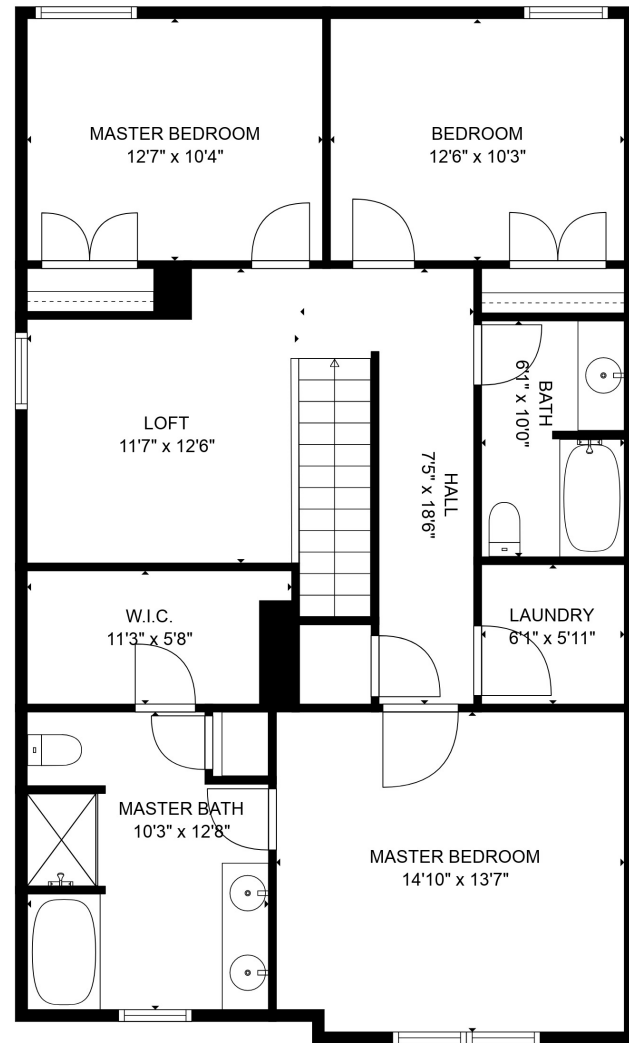

FLOOR 1

FLOOR 2

TOTAL: 1913 sq. ft
 FLOOR 1: 830 sq. ft, FLOOR 2: 1083 sq. ft
 EXCLUDED AREAS: GARAGE: 457 sq. ft

MEASUREMENTS ARE CALCULATED BY CUBICASA TECHNOLOGY. DEEMED HIGHLY RELIABLE BUT NOT GUARANTEED.

TOTAL: 1913 sq. ft
FLOOR 1: 830 sq. ft, FLOOR 2: 1083 sq. ft
EXCLUDED AREAS: GARAGE: 457 sq. ft

MEASUREMENTS ARE CALCULATED BY CUBICASA TECHNOLOGY. DEEMED HIGHLY RELIABLE BUT NOT GUARANTEED.

TOTAL: 1913 sq. ft

FLOOR 1: 830 sq. ft, FLOOR 2: 1083 sq. ft

EXCLUDED AREAS: GARAGE: 457 sq. ft

MEASUREMENTS ARE CALCULATED BY CUBICASA TECHNOLOGY. DEEMED HIGHLY RELIABLE BUT NOT GUARANTEED.