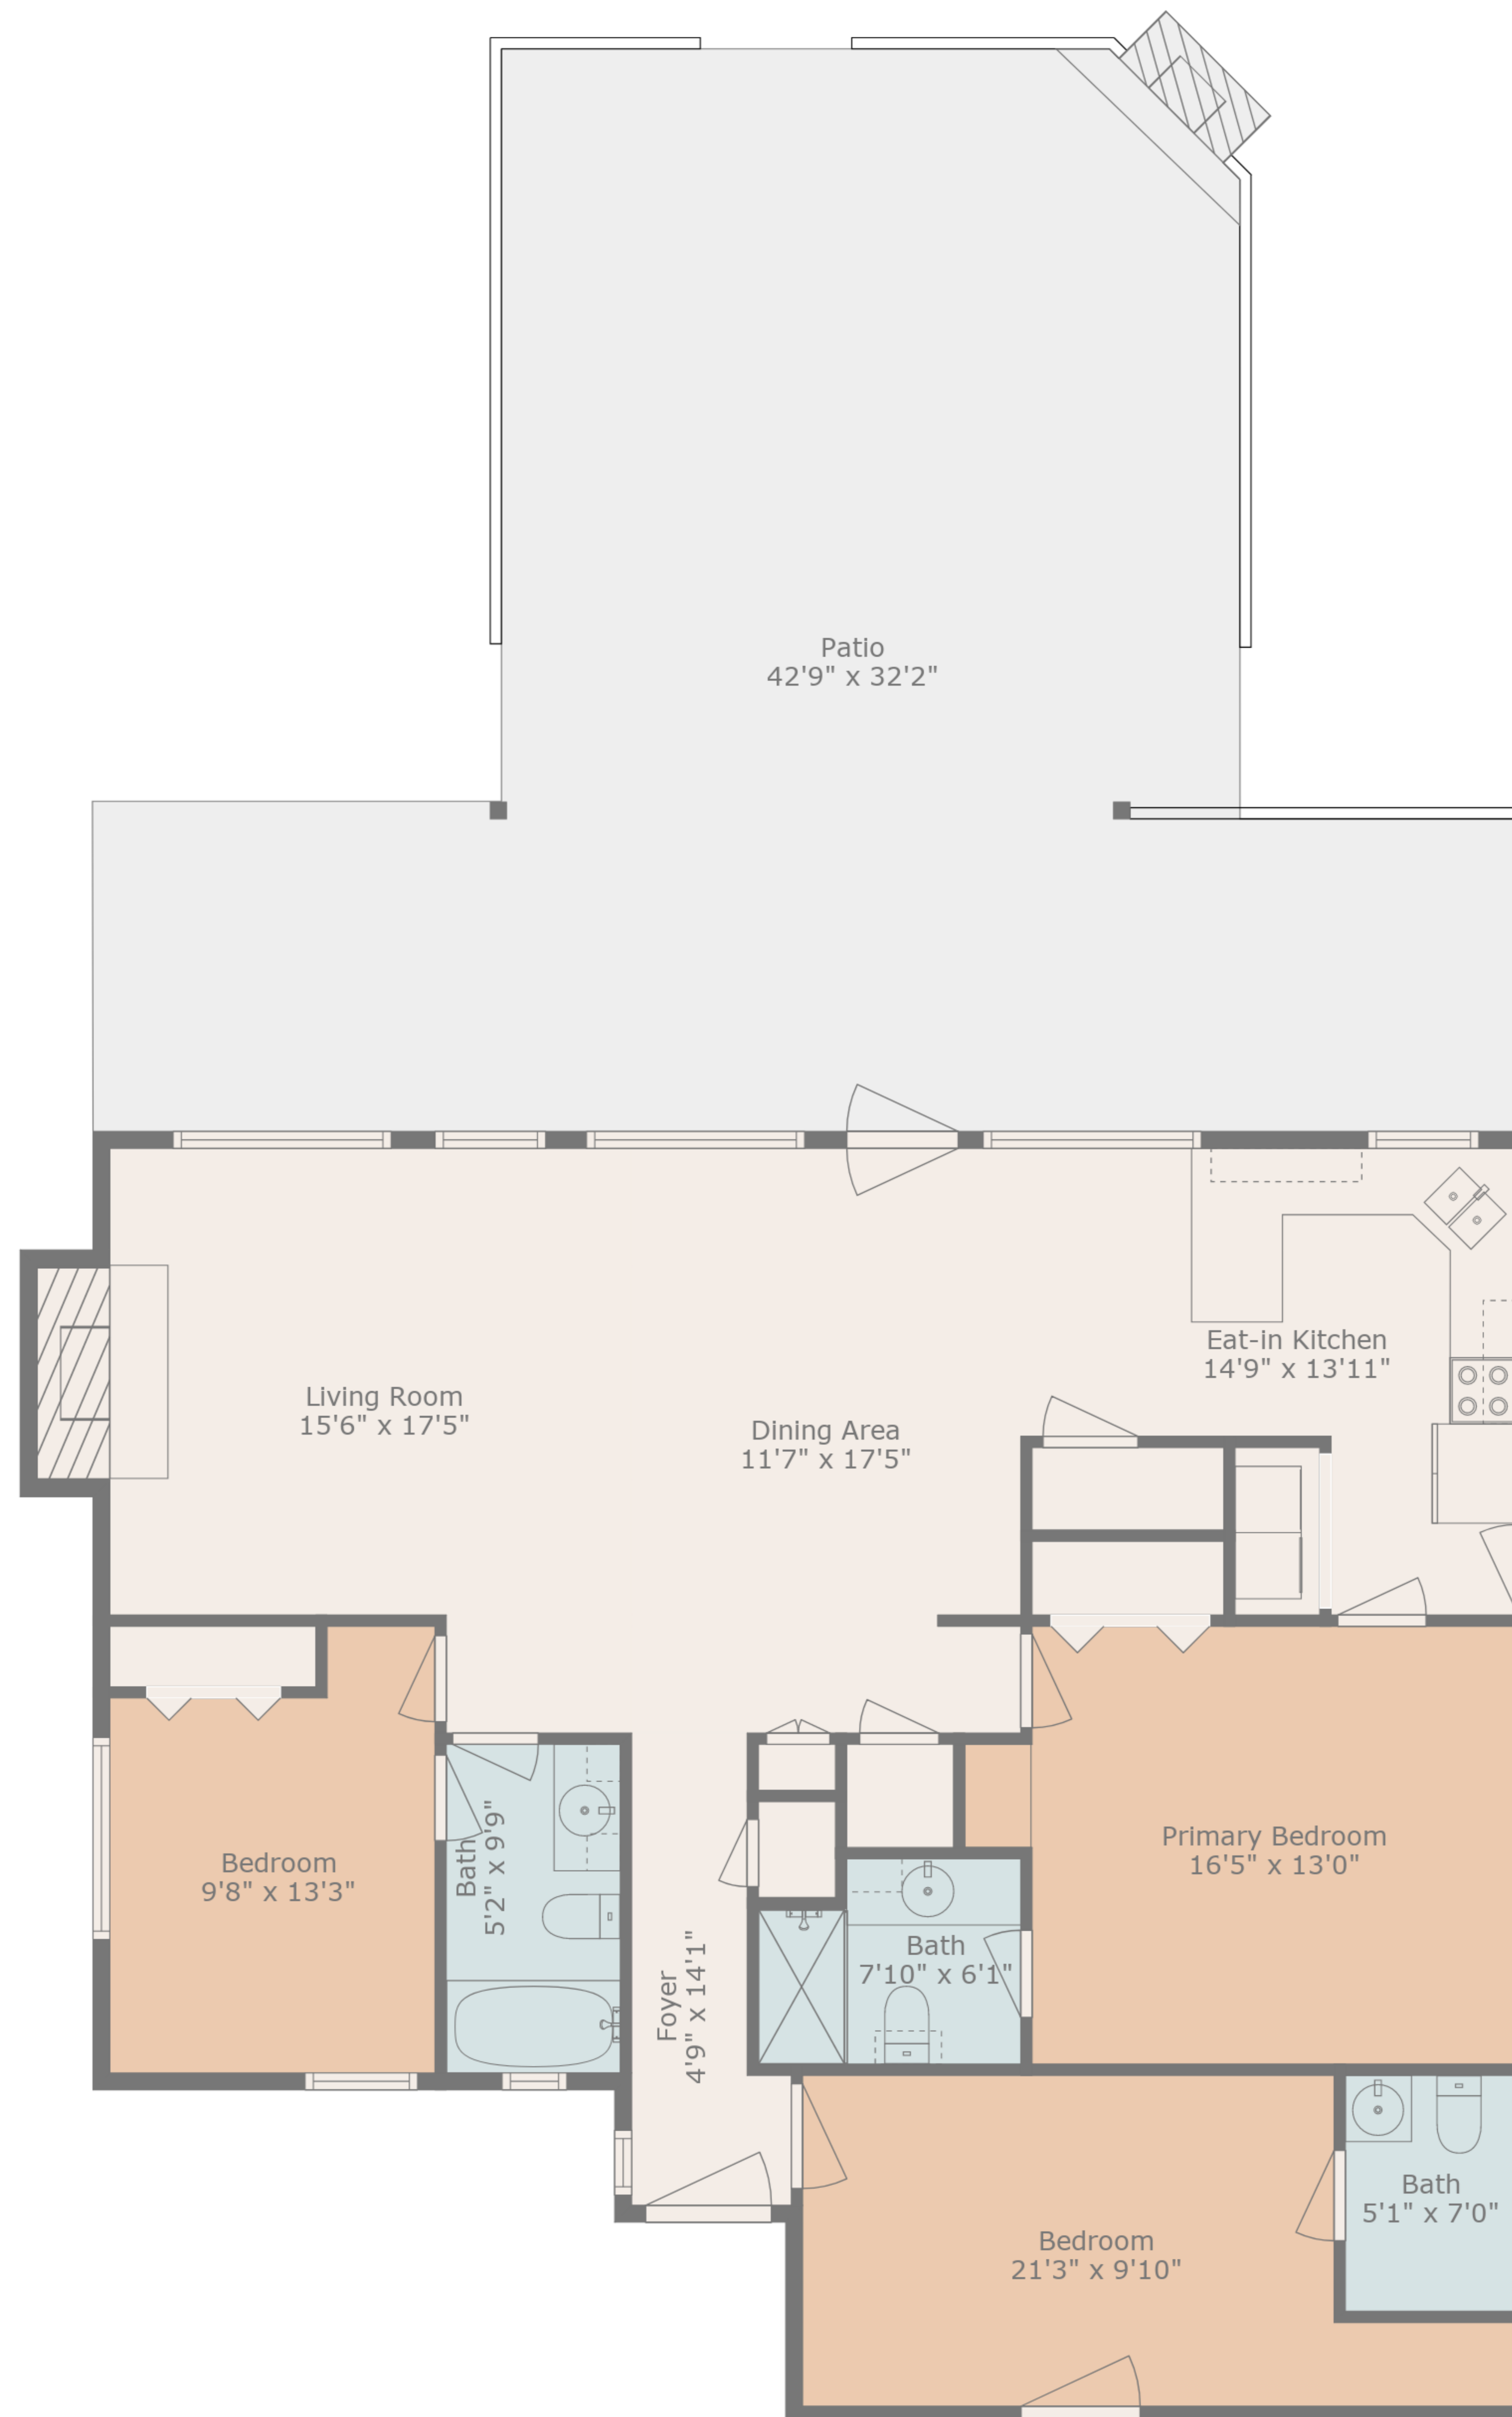

**TOTAL: 1384 sq. ft**  
 FLOOR 1: 1384 sq. ft  
 EXCLUDED AREAS: PATIO: 906 sq. ft, FIREPLACE: 16 sq. ft  
 WALLS: 76 sq. ft

Floor Plan Measurements Deemed Highly Reliable But Not Guaranteed

**TOTAL: 1384 sq. ft**  
 FLOOR 1: 1384 sq. ft  
 EXCLUDED AREAS: PATIO: 906 sq. ft, FIREPLACE: 16 sq. ft  
 WALLS: 76 sq. ft

Floor Plan Measurements Deemed Highly Reliable But Not Guaranteed