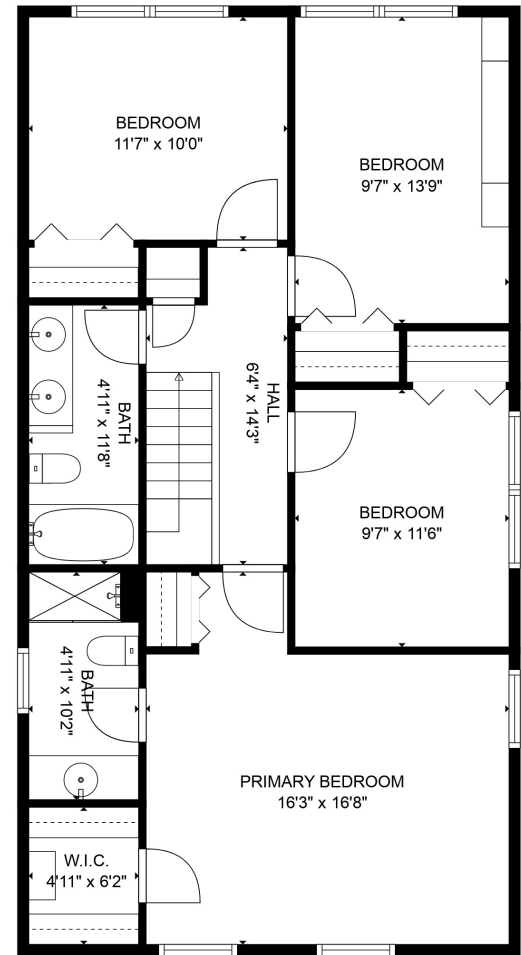

FLOOR 1

FLOOR 2

Total scanned area: 2637 sq. ft

SIZES AND DIMENSIONS ARE APPROXIMATE AND FOR REFERENCE ONLY. ACTUAL MAY VARY.