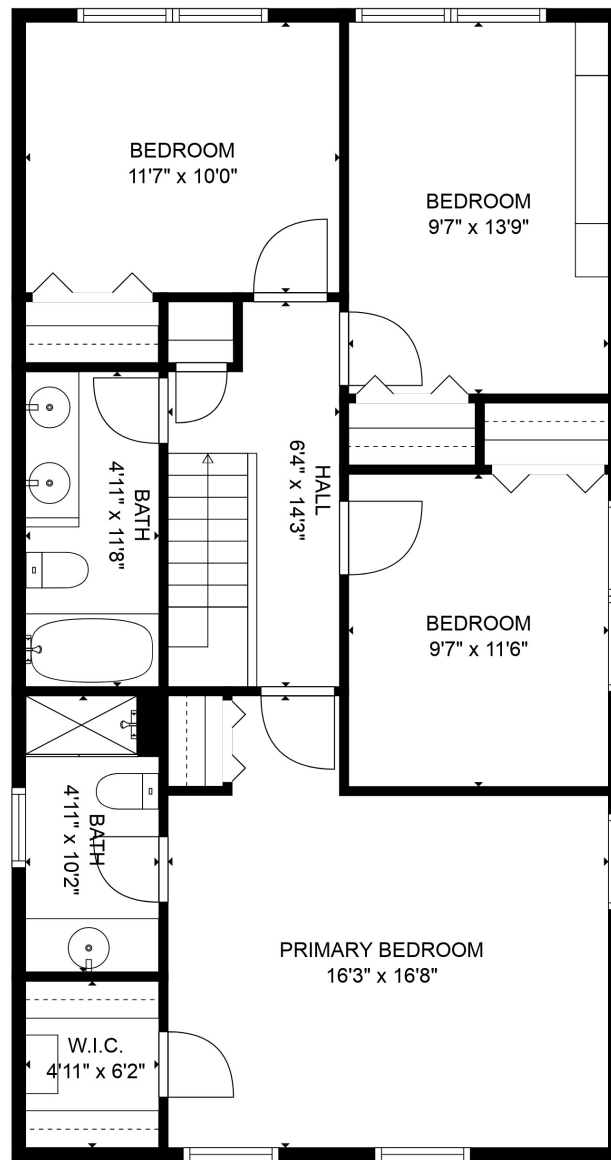

FLOOR 1

FLOOR 2

Total scanned area: 2637 sq. ft

SIZES AND DIMENSIONS ARE APPROXIMATE AND FOR REFERENCE ONLY. ACTUAL MAY VARY.