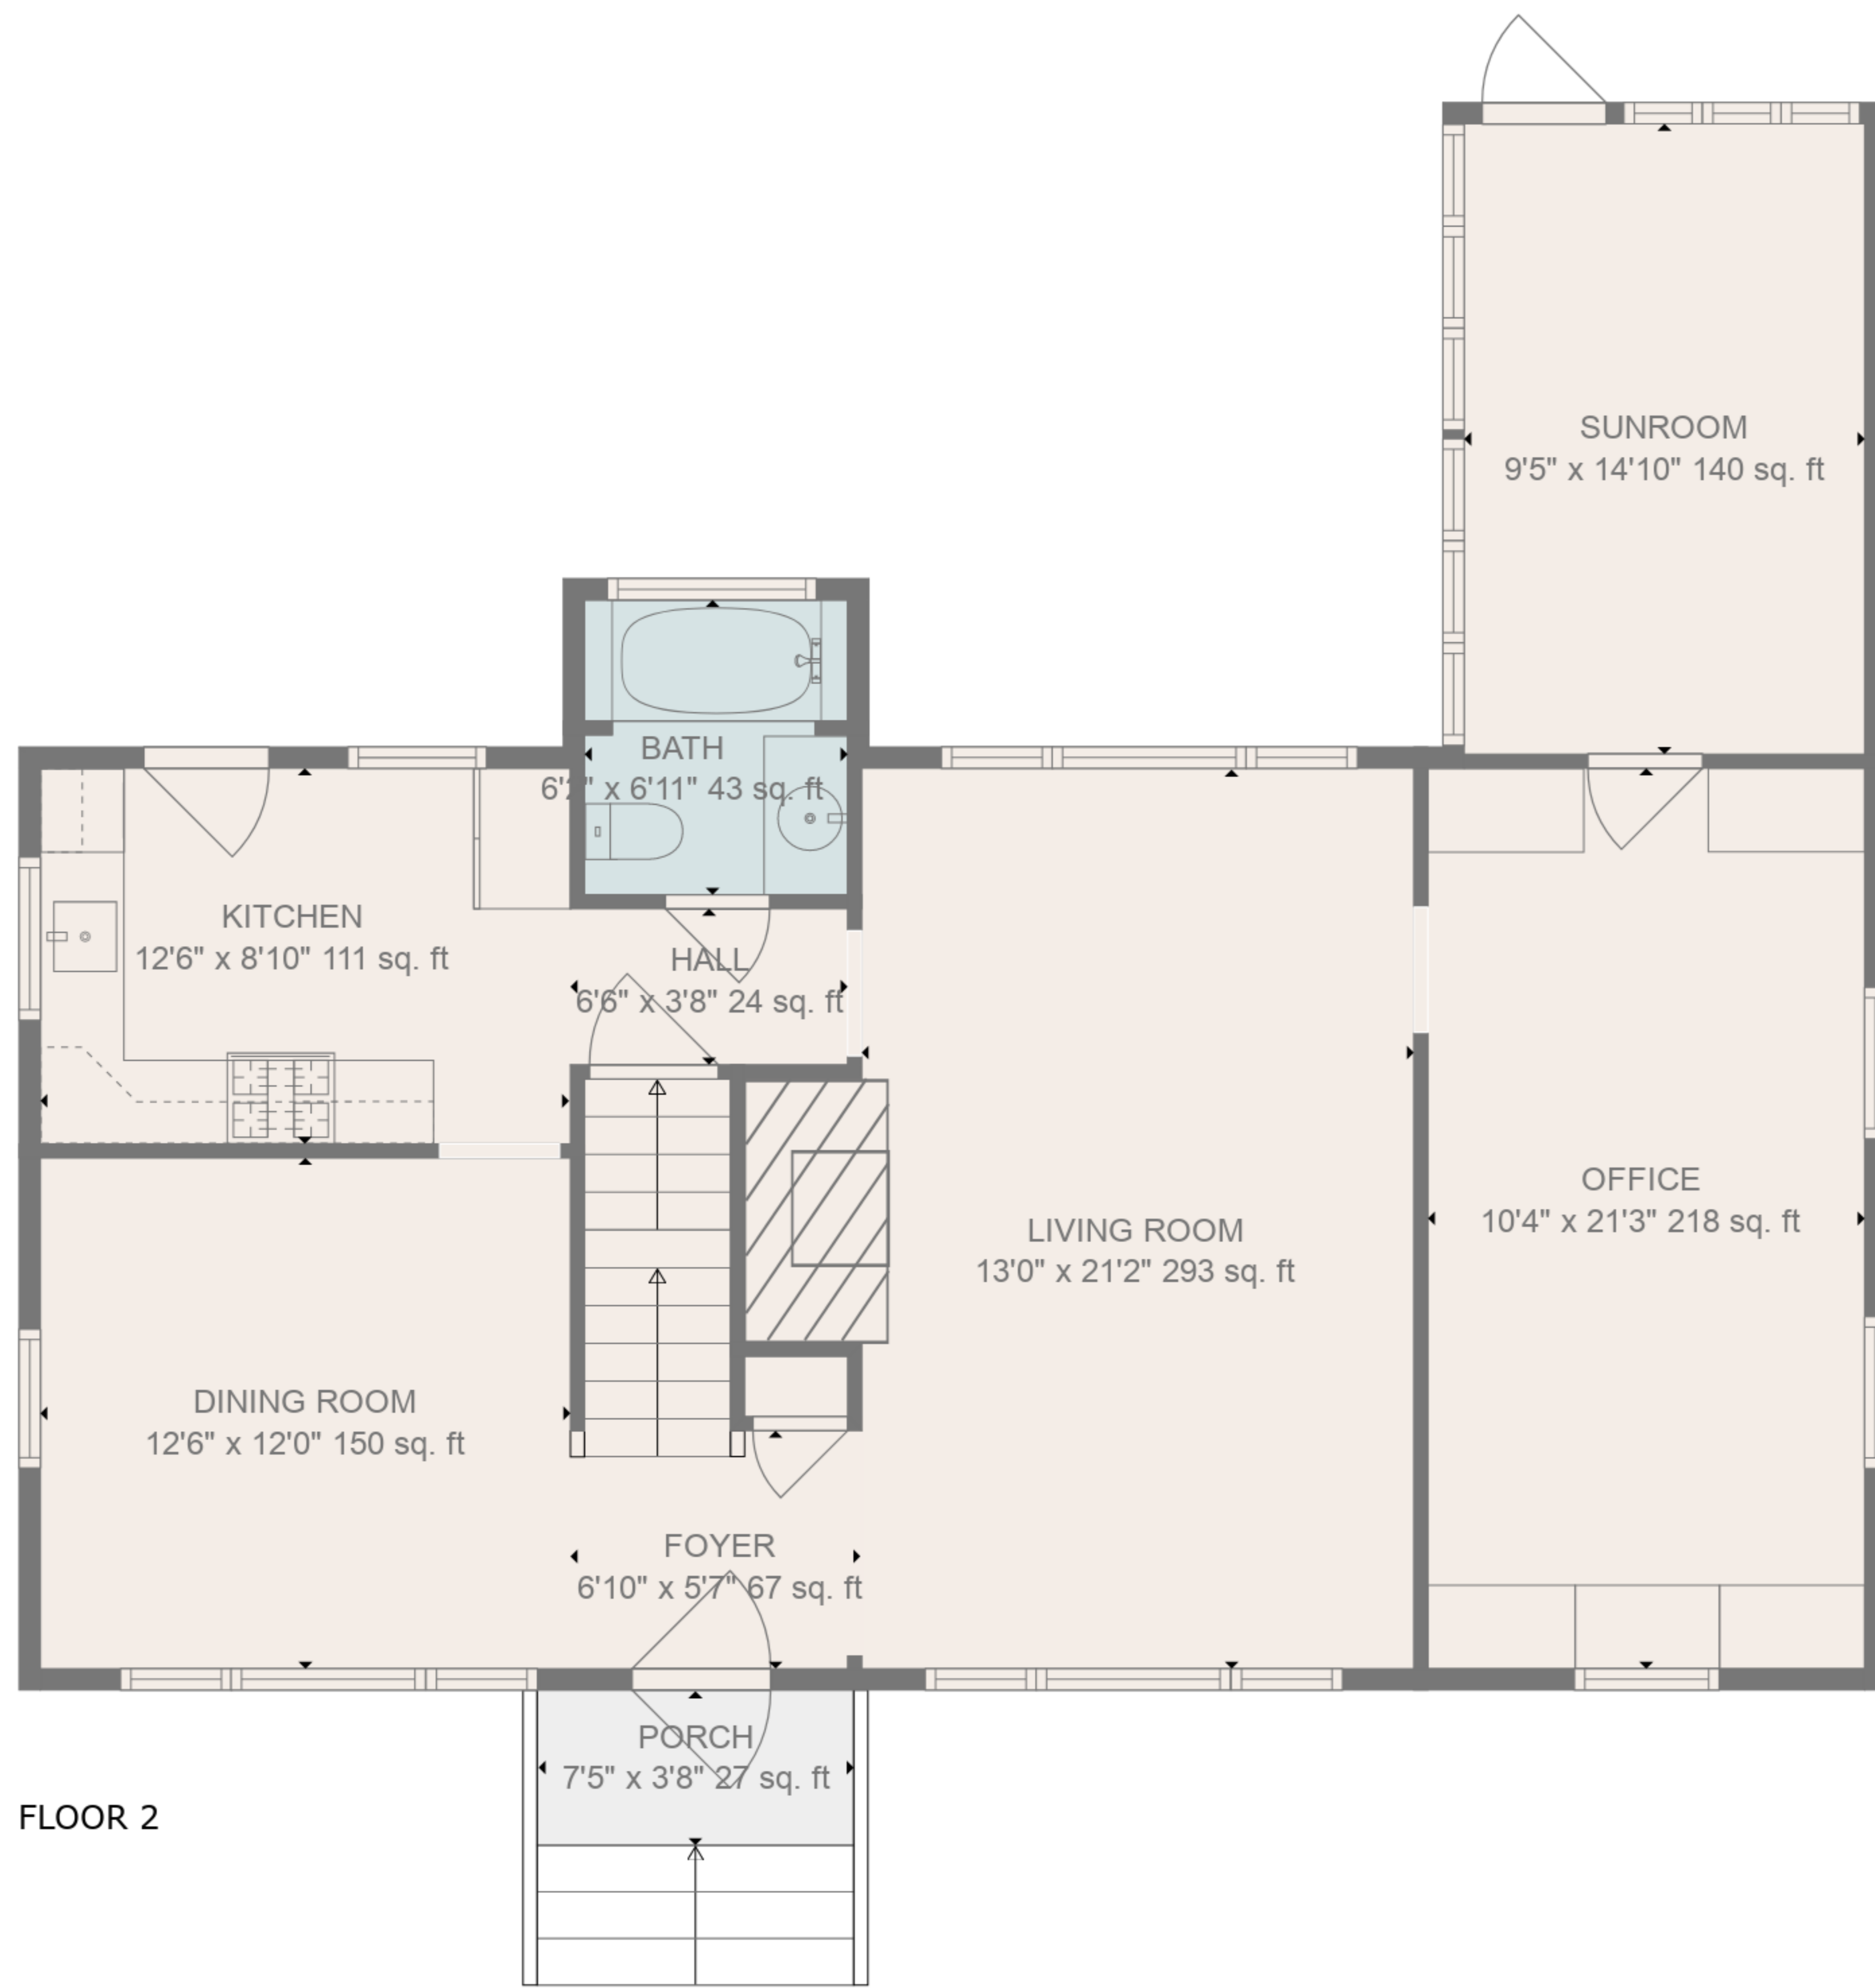

BASEMENT  
19'0" x 21'3" 322 sq. ft

RECREATION ROOM  
19'9" x 21'3" 360 sq. ft

GARAGE  
9'10" x 21'2" 209 sq. ft

Total scanned area: 2991 sq. ft

SIZES AND DIMENSIONS ARE APPROXIMATE, ACTUAL MAY VARY.

Total scanned area: 2991 sq. ft

SIZES AND DIMENSIONS ARE APPROXIMATE, ACTUAL MAY VARY.

Total scanned area: 2991 sq. ft

SIZES AND DIMENSIONS ARE APPROXIMATE, ACTUAL MAY VARY.

Total scanned area: 2991 sq. ft

SIZES AND DIMENSIONS ARE APPROXIMATE, ACTUAL MAY VARY.