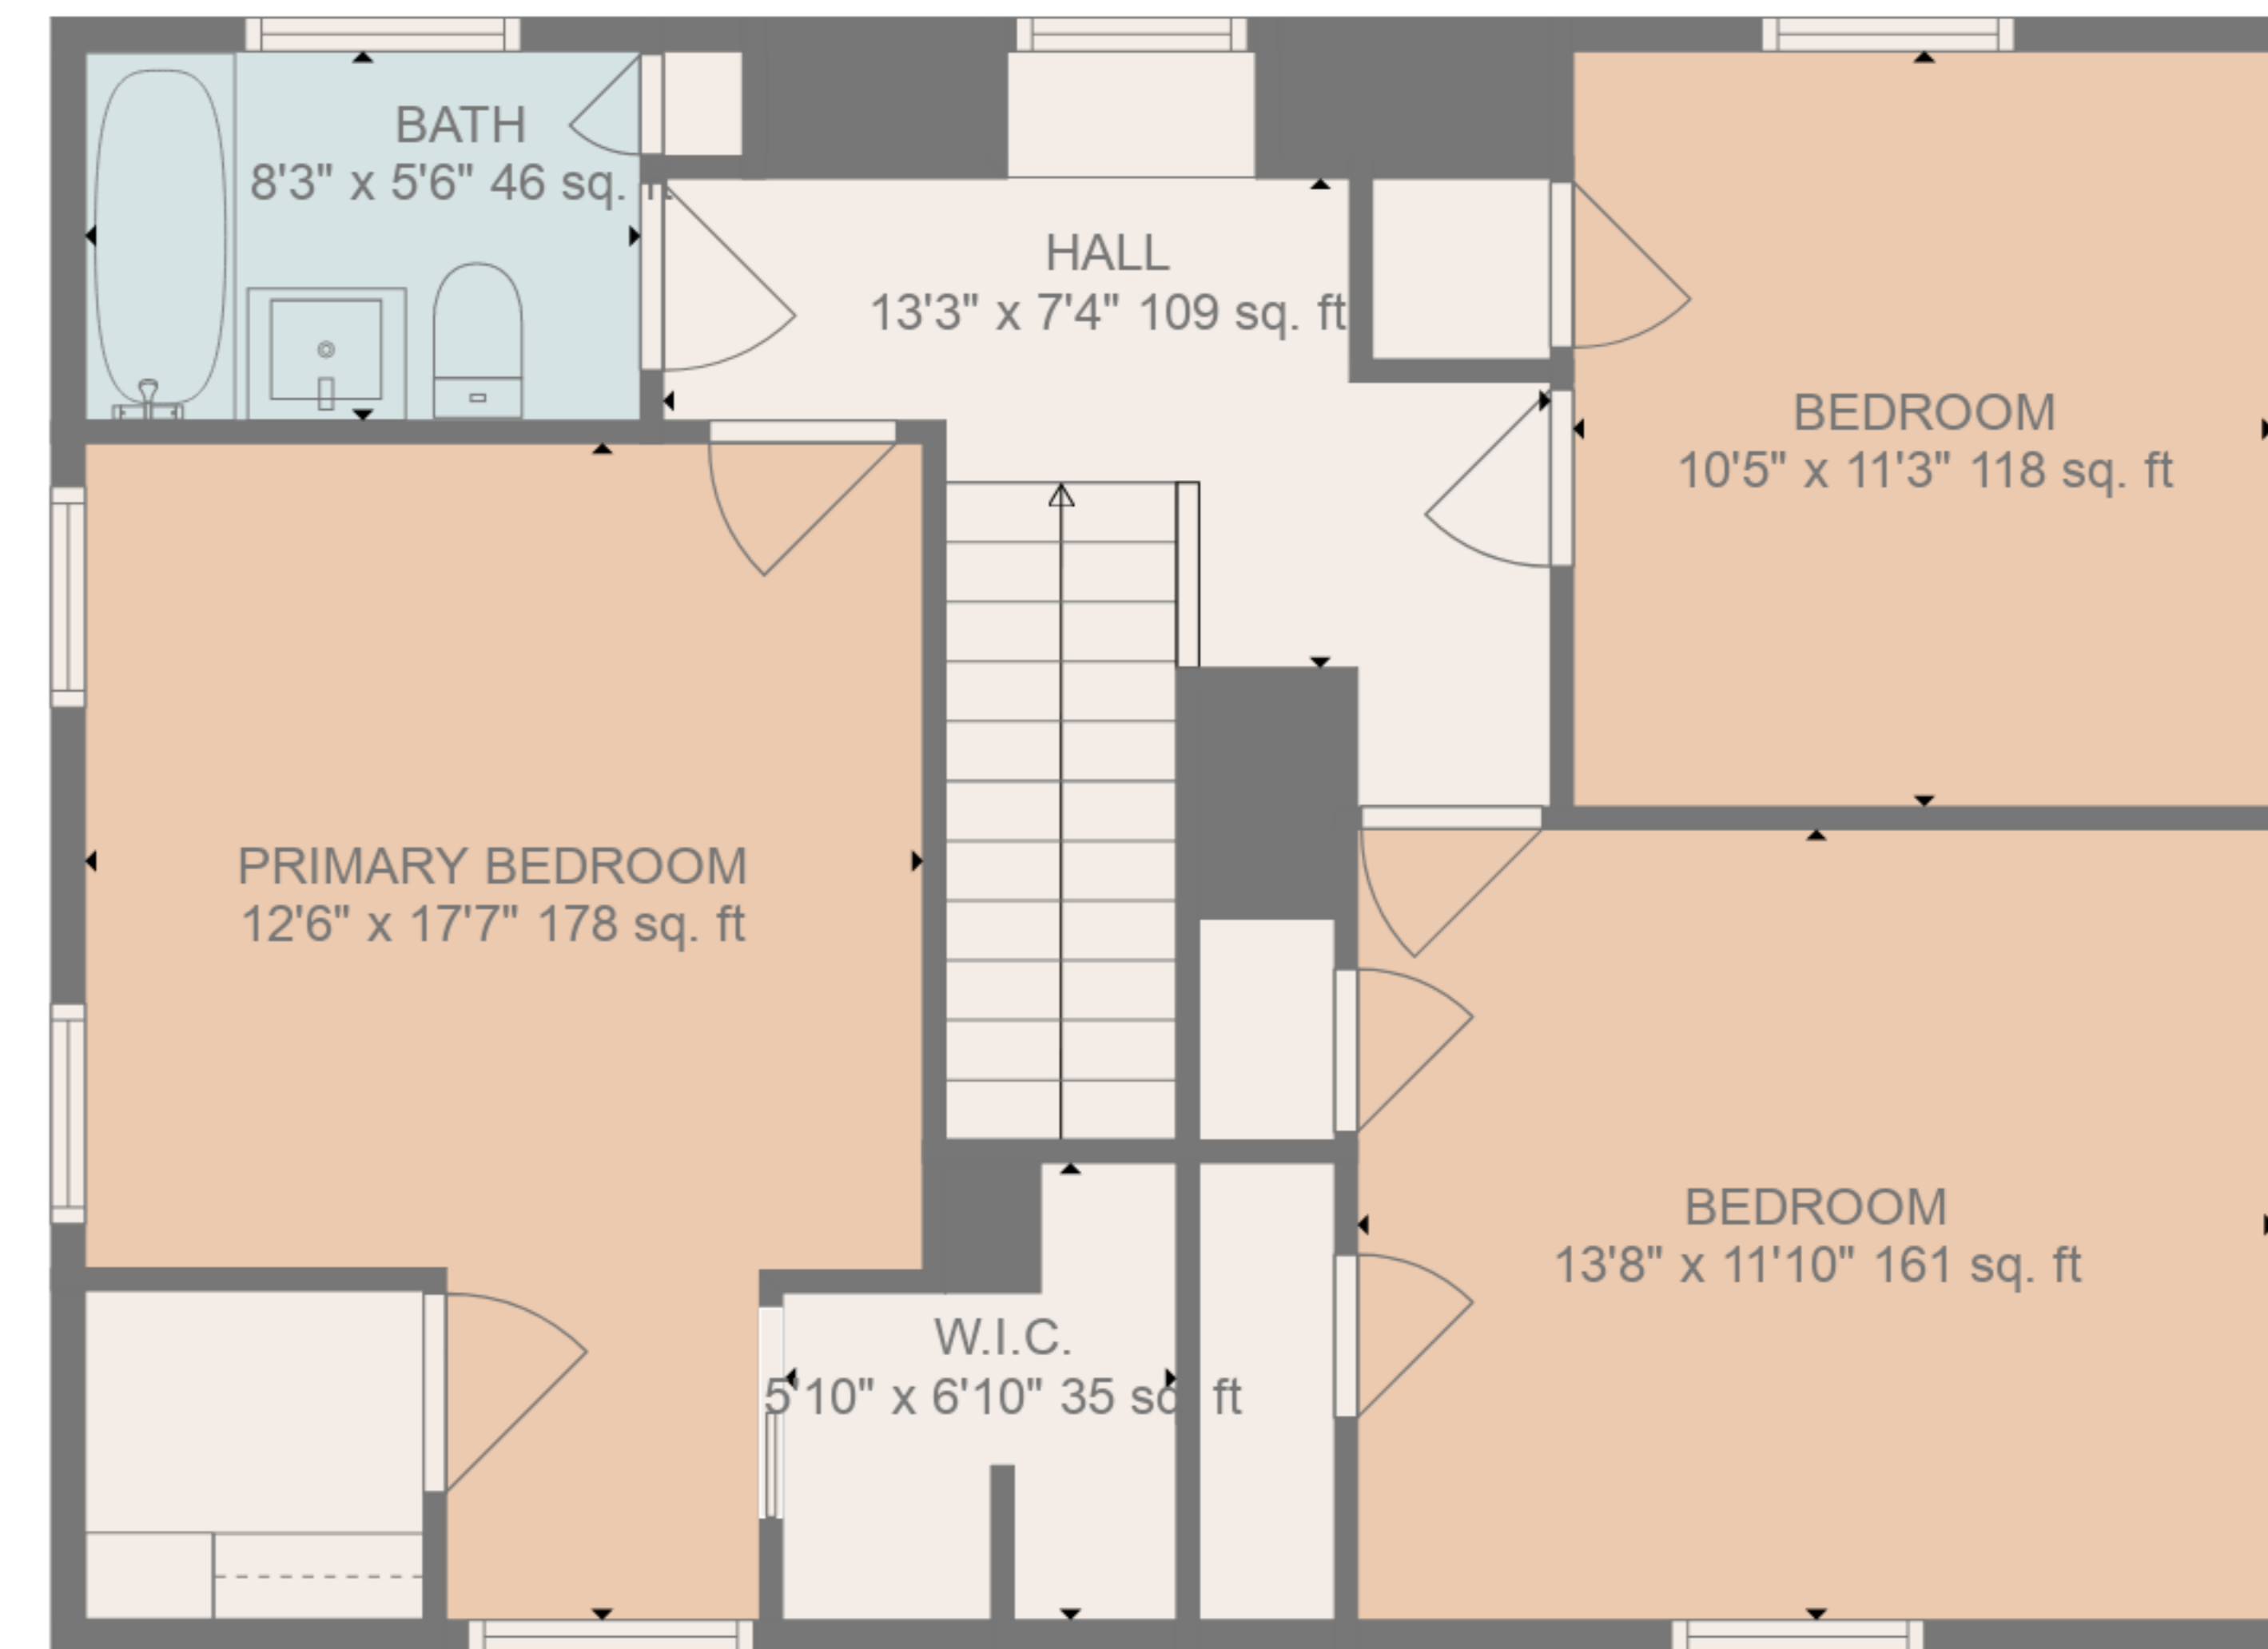

BASEMENT  
19'0" x 21'3" 322 sq. ft

RECREATION ROOM  
19'9" x 21'3" 360 sq. ft

GARAGE  
9'10" x 21'2" 209 sq. ft

Total scanned area: 2991 sq. ft

SIZES AND DIMENSIONS ARE APPROXIMATE, ACTUAL MAY VARY.

Total scanned area: 2991 sq. ft

SIZES AND DIMENSIONS ARE APPROXIMATE, ACTUAL MAY VARY.

Total scanned area: 2991 sq. ft

SIZES AND DIMENSIONS ARE APPROXIMATE, ACTUAL MAY VARY.

Total scanned area: 2991 sq. ft

SIZES AND DIMENSIONS ARE APPROXIMATE, ACTUAL MAY VARY.