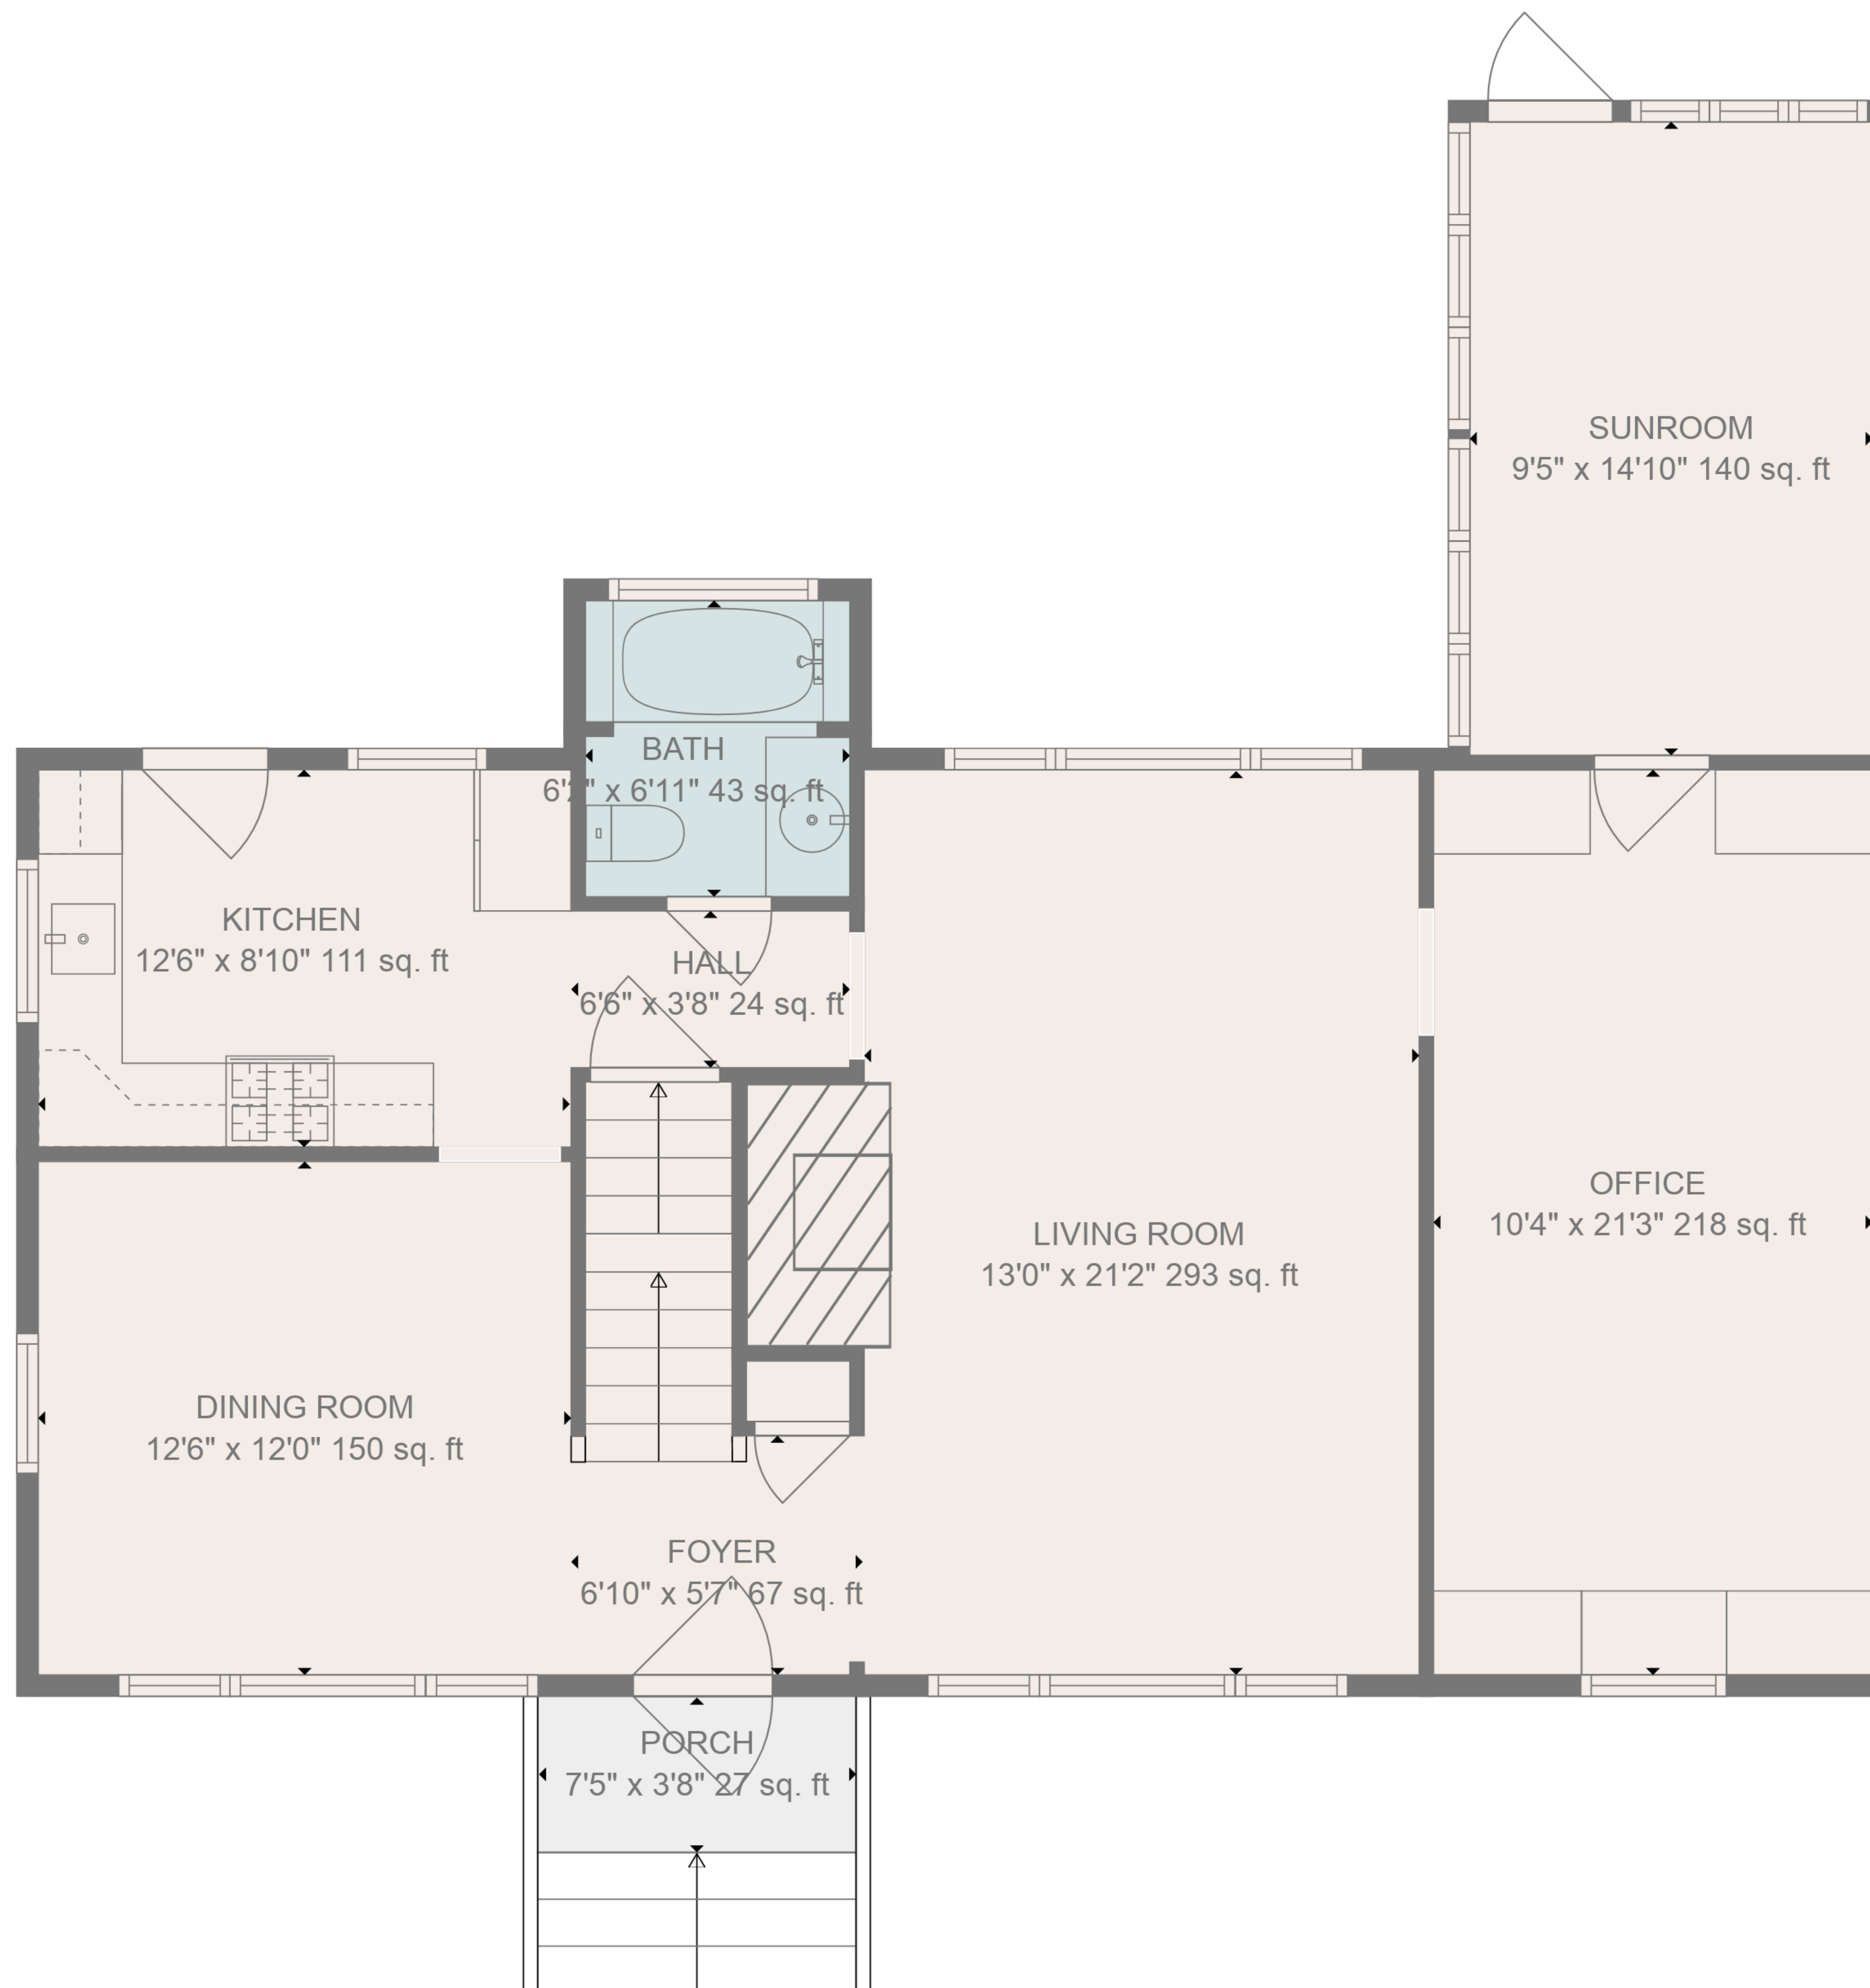

BASEMENT  
19'0" x 21'3" 322 sq. ft

RECREATION ROOM  
19'9" x 21'3" 360 sq. ft

GARAGE  
9'10" x 21'2" 209 sq. ft

Total scanned area: 2991 sq. ft

SIZES AND DIMENSIONS ARE APPROXIMATE, ACTUAL MAY VARY.

Total scanned area: 2991 sq. ft

SIZES AND DIMENSIONS ARE APPROXIMATE, ACTUAL MAY VARY.

Total scanned area: 2991 sq. ft

SIZES AND DIMENSIONS ARE APPROXIMATE, ACTUAL MAY VARY.

Total scanned area: 2991 sq. ft

SIZES AND DIMENSIONS ARE APPROXIMATE, ACTUAL MAY VARY.