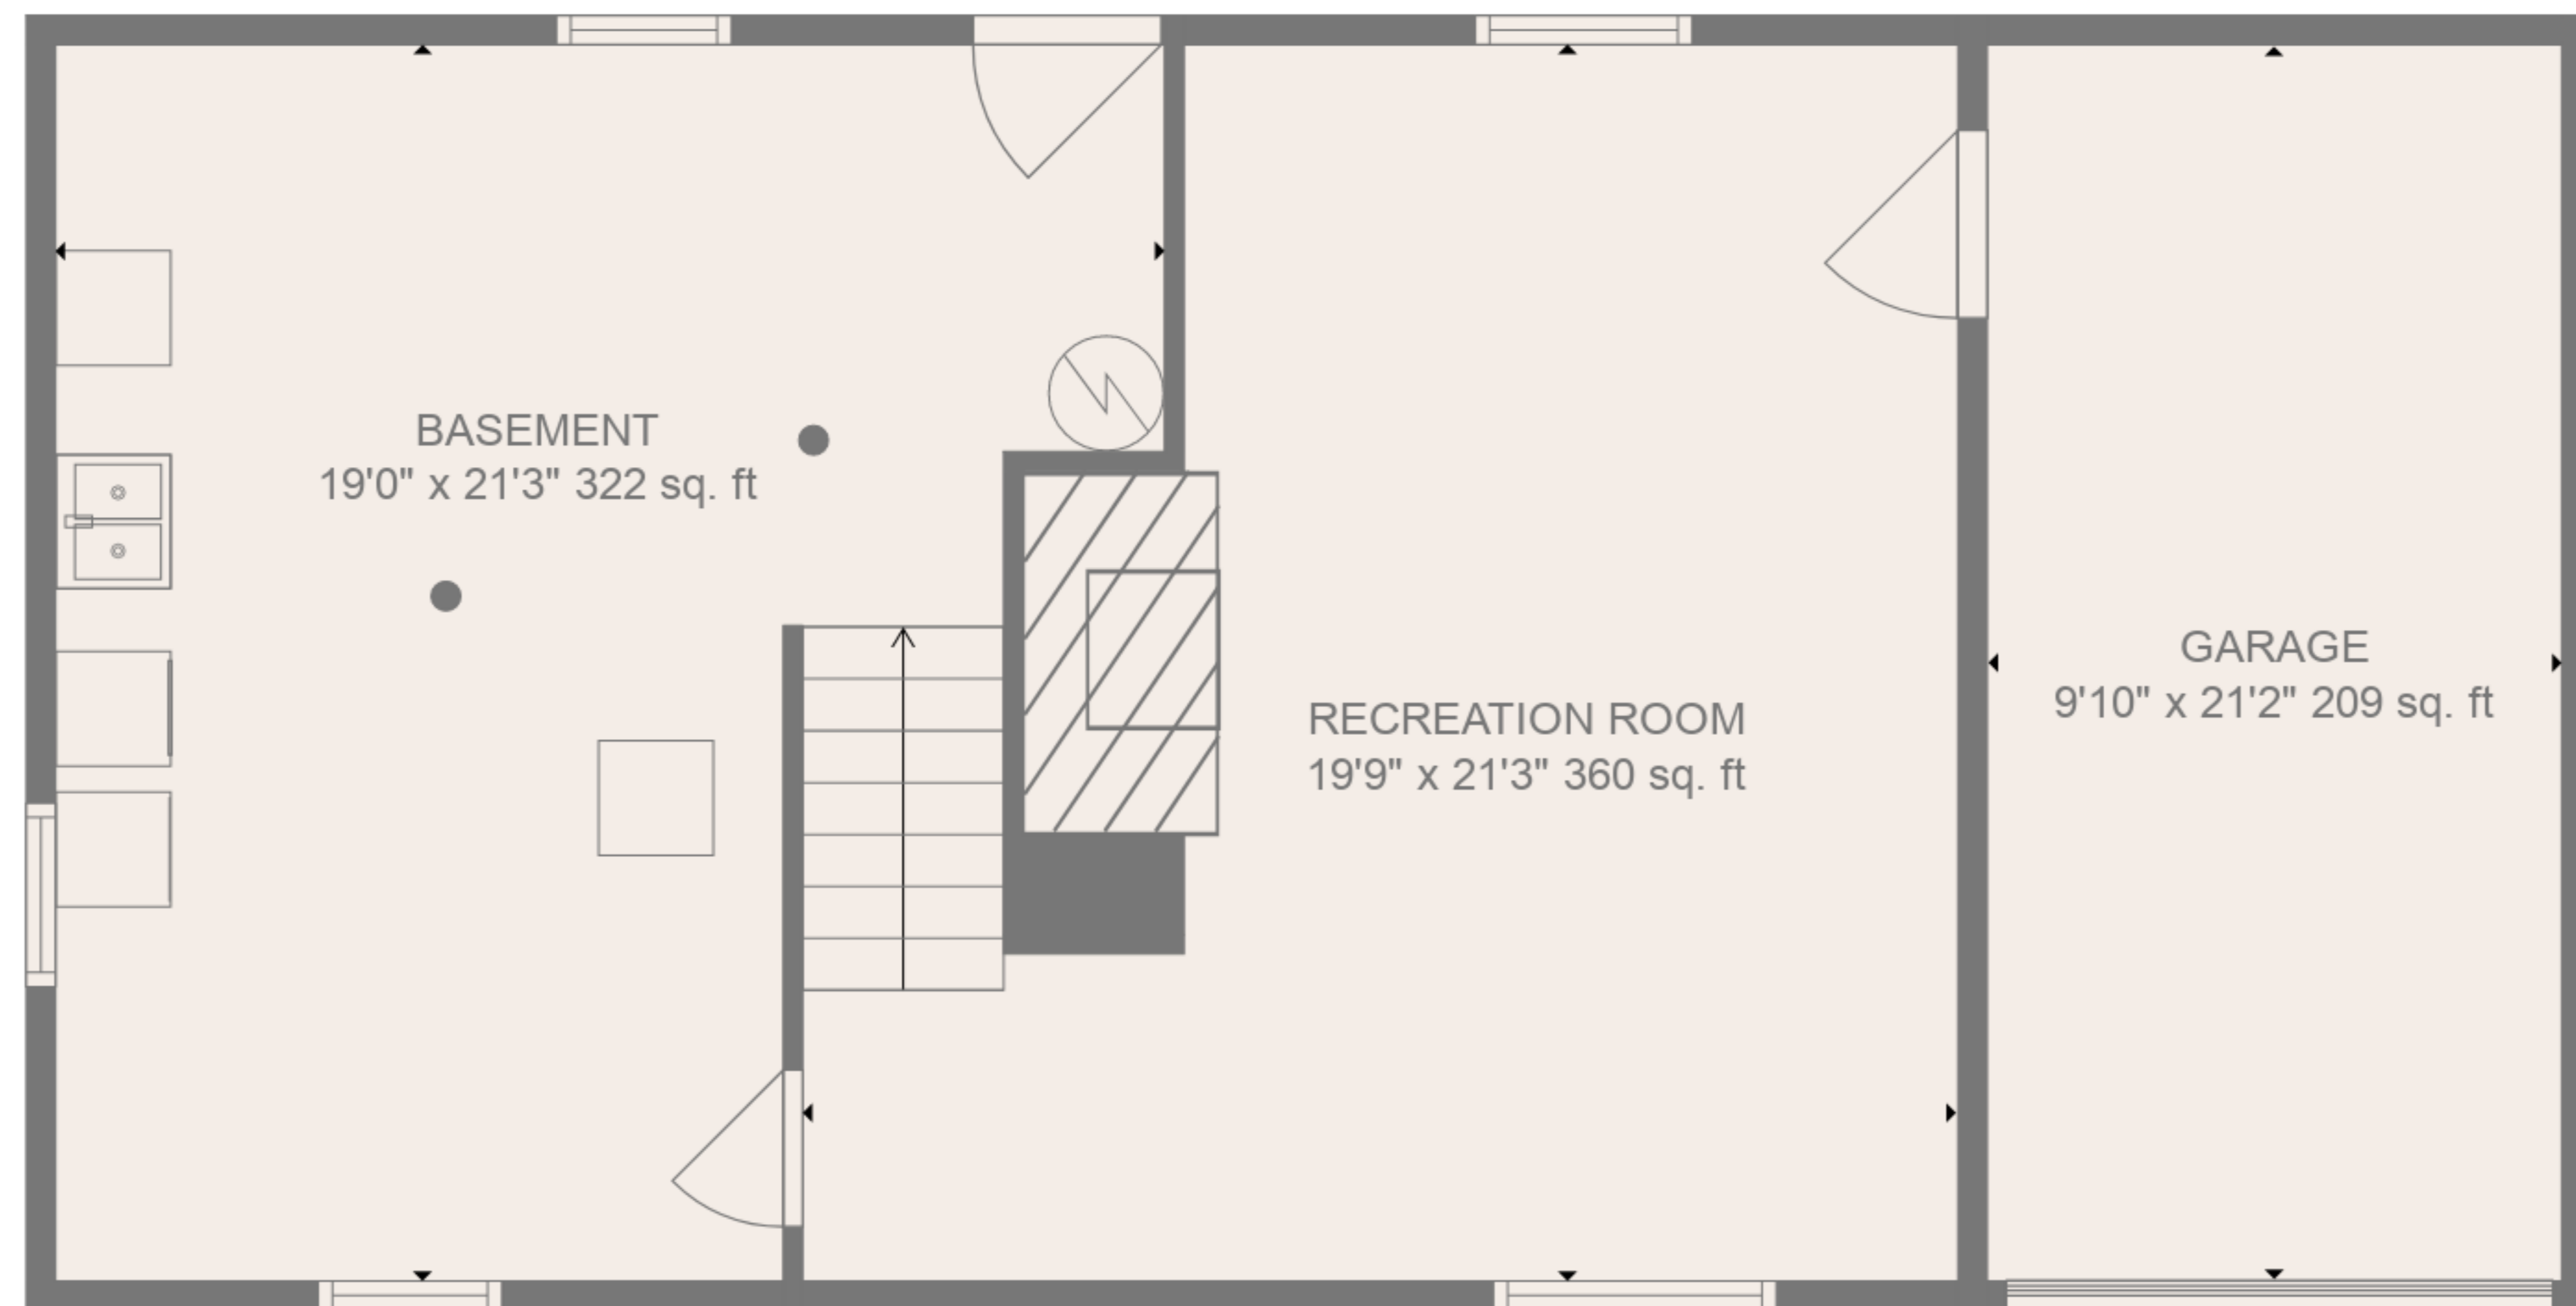

BASEMENT  
19'0" x 21'3" 322 sq. ft

RECREATION ROOM  
19'9" x 21'3" 360 sq. ft

GARAGE  
9'10" x 21'2" 209 sq. ft

Total scanned area: 2991 sq. ft

SIZES AND DIMENSIONS ARE APPROXIMATE, ACTUAL MAY VARY.

Total scanned area: 2991 sq. ft

SIZES AND DIMENSIONS ARE APPROXIMATE, ACTUAL MAY VARY.

Total scanned area: 2991 sq. ft

SIZES AND DIMENSIONS ARE APPROXIMATE, ACTUAL MAY VARY.

Total scanned area: 2991 sq. ft

SIZES AND DIMENSIONS ARE APPROXIMATE, ACTUAL MAY VARY.