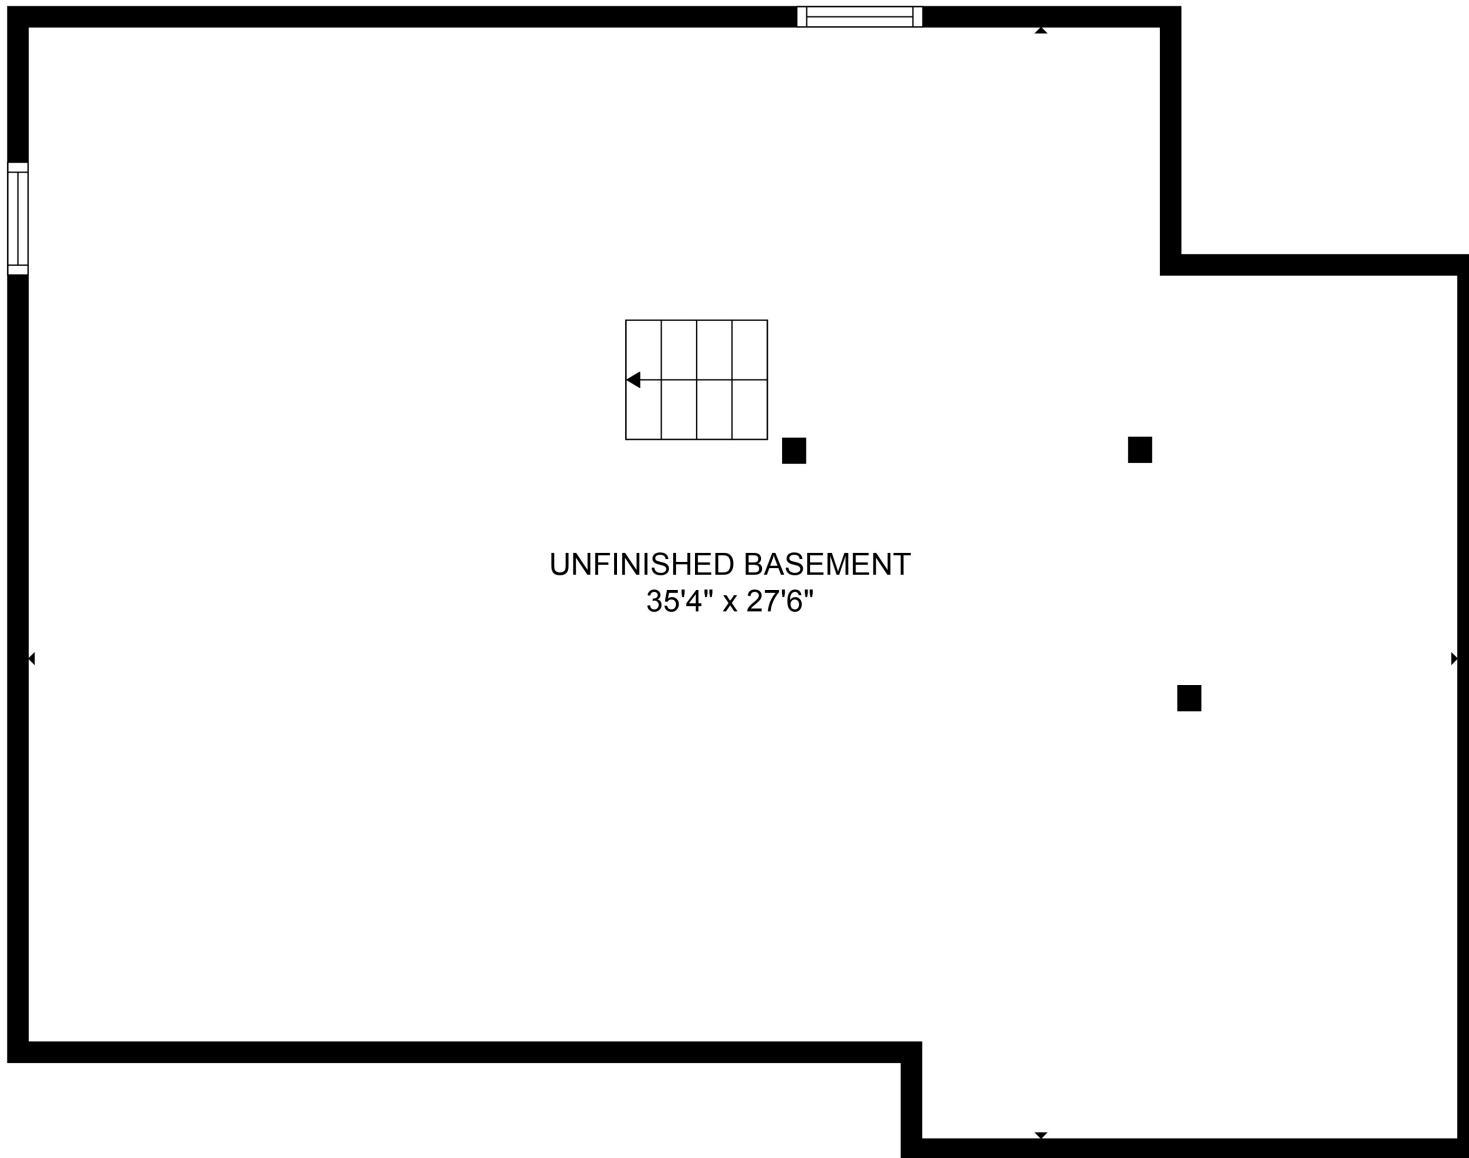

FLOOR 1

FLOOR 2

Total scanned area: 2112 sq. ft

MEASUREMENTS ARE CALCULATED BY CUBICASA TECHNOLOGY. DEEMED HIGHLY RELIABLE BUT NOT GUARANTEED.

Total scanned area: 2112 sq. ft

MEASUREMENTS ARE CALCULATED BY CUBICASA TECHNOLOGY. DEEMED HIGHLY RELIABLE BUT NOT GUARANTEED.

Total scanned area: 2112 sq. ft

MEASUREMENTS ARE CALCULATED BY CUBICASA TECHNOLOGY. DEEMED HIGHLY RELIABLE BUT NOT GUARANTEED.