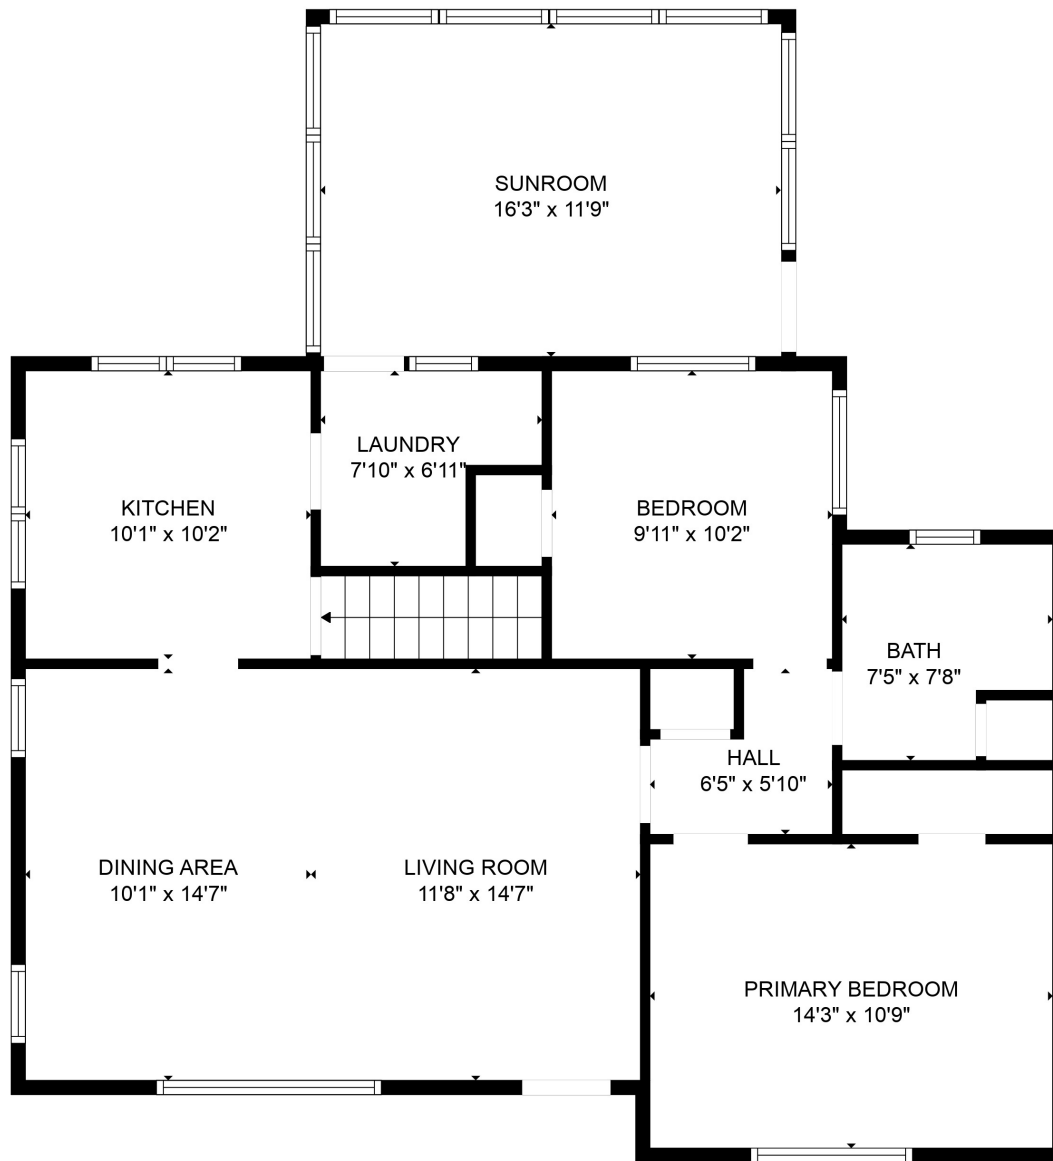

FLOOR 1

FLOOR 2

Total scanned area: 2112 sq. ft

MEASUREMENTS ARE CALCULATED BY CUBICASA TECHNOLOGY. DEEMED HIGHLY RELIABLE BUT NOT GUARANTEED.

Total scanned area: 2112 sq. ft

MEASUREMENTS ARE CALCULATED BY CUBICASA TECHNOLOGY. DEEMED HIGHLY RELIABLE BUT NOT GUARANTEED.

Total scanned area: 2112 sq. ft

MEASUREMENTS ARE CALCULATED BY CUBICASA TECHNOLOGY. DEEMED HIGHLY RELIABLE BUT NOT GUARANTEED.