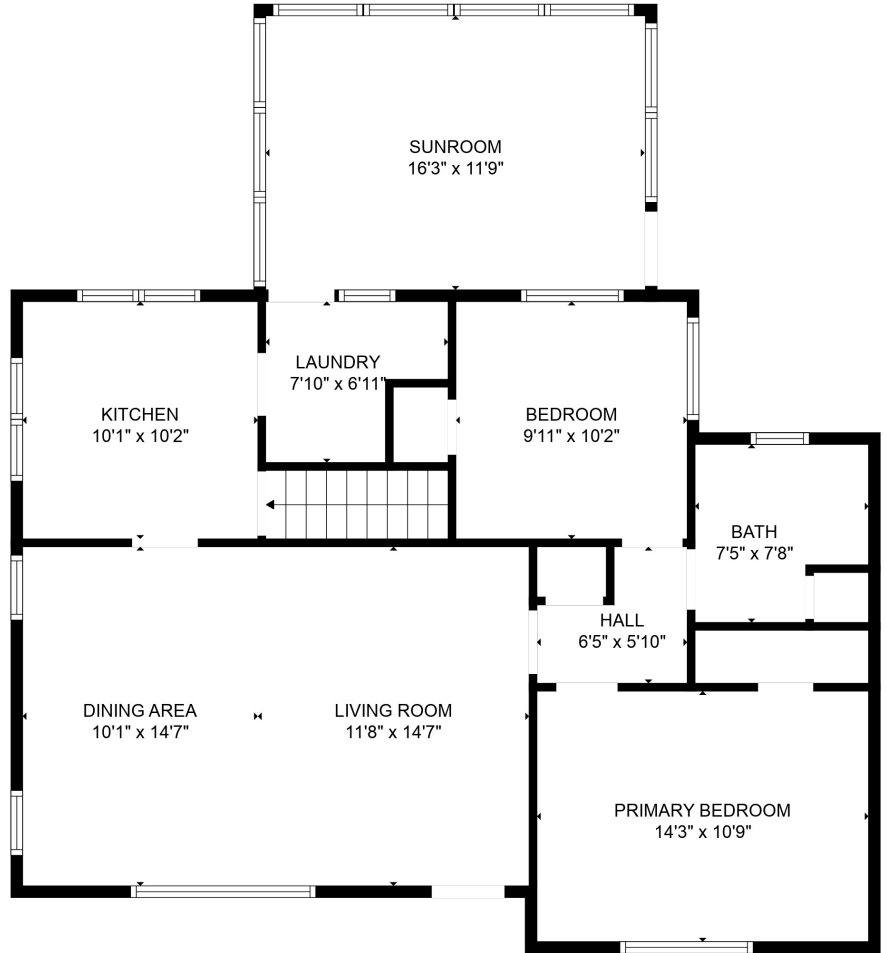

FLOOR 1

FLOOR 2

Total scanned area: 2112 sq. ft

MEASUREMENTS ARE CALCULATED BY CUBICASA TECHNOLOGY. DEEMED HIGHLY RELIABLE BUT NOT GUARANTEED.

Total scanned area: 2112 sq. ft

MEASUREMENTS ARE CALCULATED BY CUBICASA TECHNOLOGY. DEEMED HIGHLY RELIABLE BUT NOT GUARANTEED.

Total scanned area: 2112 sq. ft

MEASUREMENTS ARE CALCULATED BY CUBICASA TECHNOLOGY. DEEMED HIGHLY RELIABLE BUT NOT GUARANTEED.