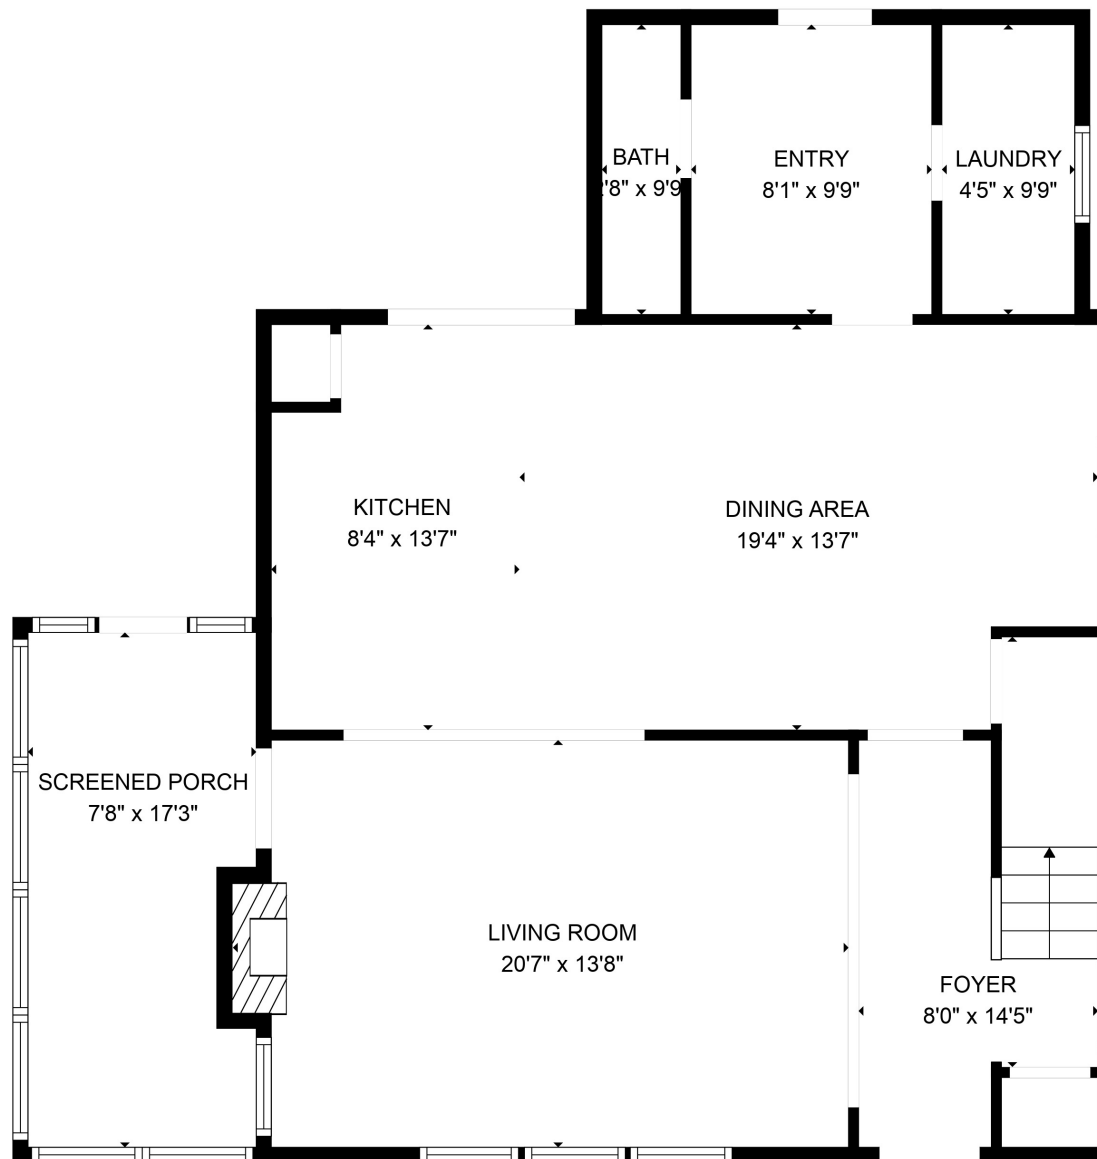

FLOOR 1

FLOOR 2

Total scanned area: 1958 sq. ft

SIZES AND DIMENSIONS ARE APPROXIMATE. ACTUAL MAY VARY.

Total scanned area: 1958 sq. ft

SIZES AND DIMENSIONS ARE APPROXIMATE. ACTUAL MAY VARY.

Total scanned area: 1958 sq. ft

SIZES AND DIMENSIONS ARE APPROXIMATE. ACTUAL MAY VARY.