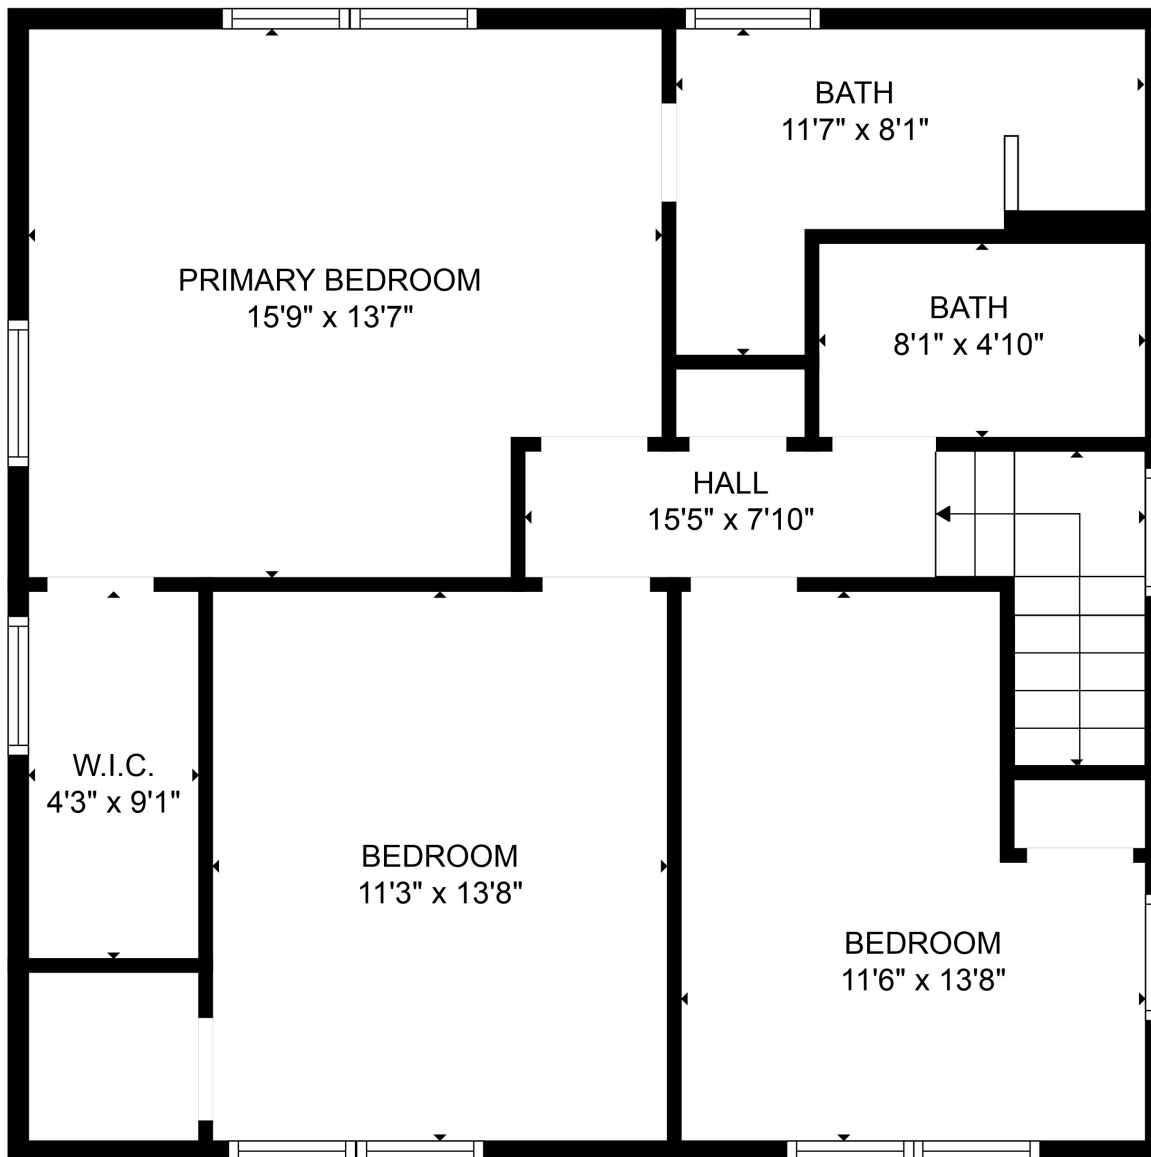

FLOOR 1

FLOOR 2

Total scanned area: 1958 sq. ft

SIZES AND DIMENSIONS ARE APPROXIMATE. ACTUAL MAY VARY.

Total scanned area: 1958 sq. ft

SIZES AND DIMENSIONS ARE APPROXIMATE. ACTUAL MAY VARY.

Total scanned area: 1958 sq. ft

SIZES AND DIMENSIONS ARE APPROXIMATE. ACTUAL MAY VARY.