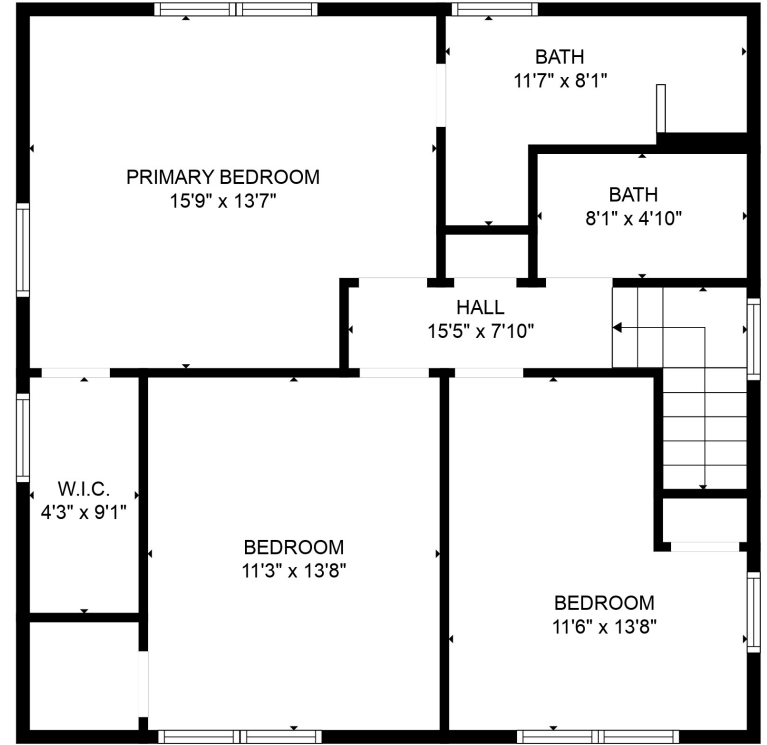

FLOOR 1

FLOOR 2

Total scanned area: 1958 sq. ft

SIZES AND DIMENSIONS ARE APPROXIMATE. ACTUAL MAY VARY.

Total scanned area: 1958 sq. ft

SIZES AND DIMENSIONS ARE APPROXIMATE. ACTUAL MAY VARY.

Total scanned area: 1958 sq. ft

SIZES AND DIMENSIONS ARE APPROXIMATE. ACTUAL MAY VARY.