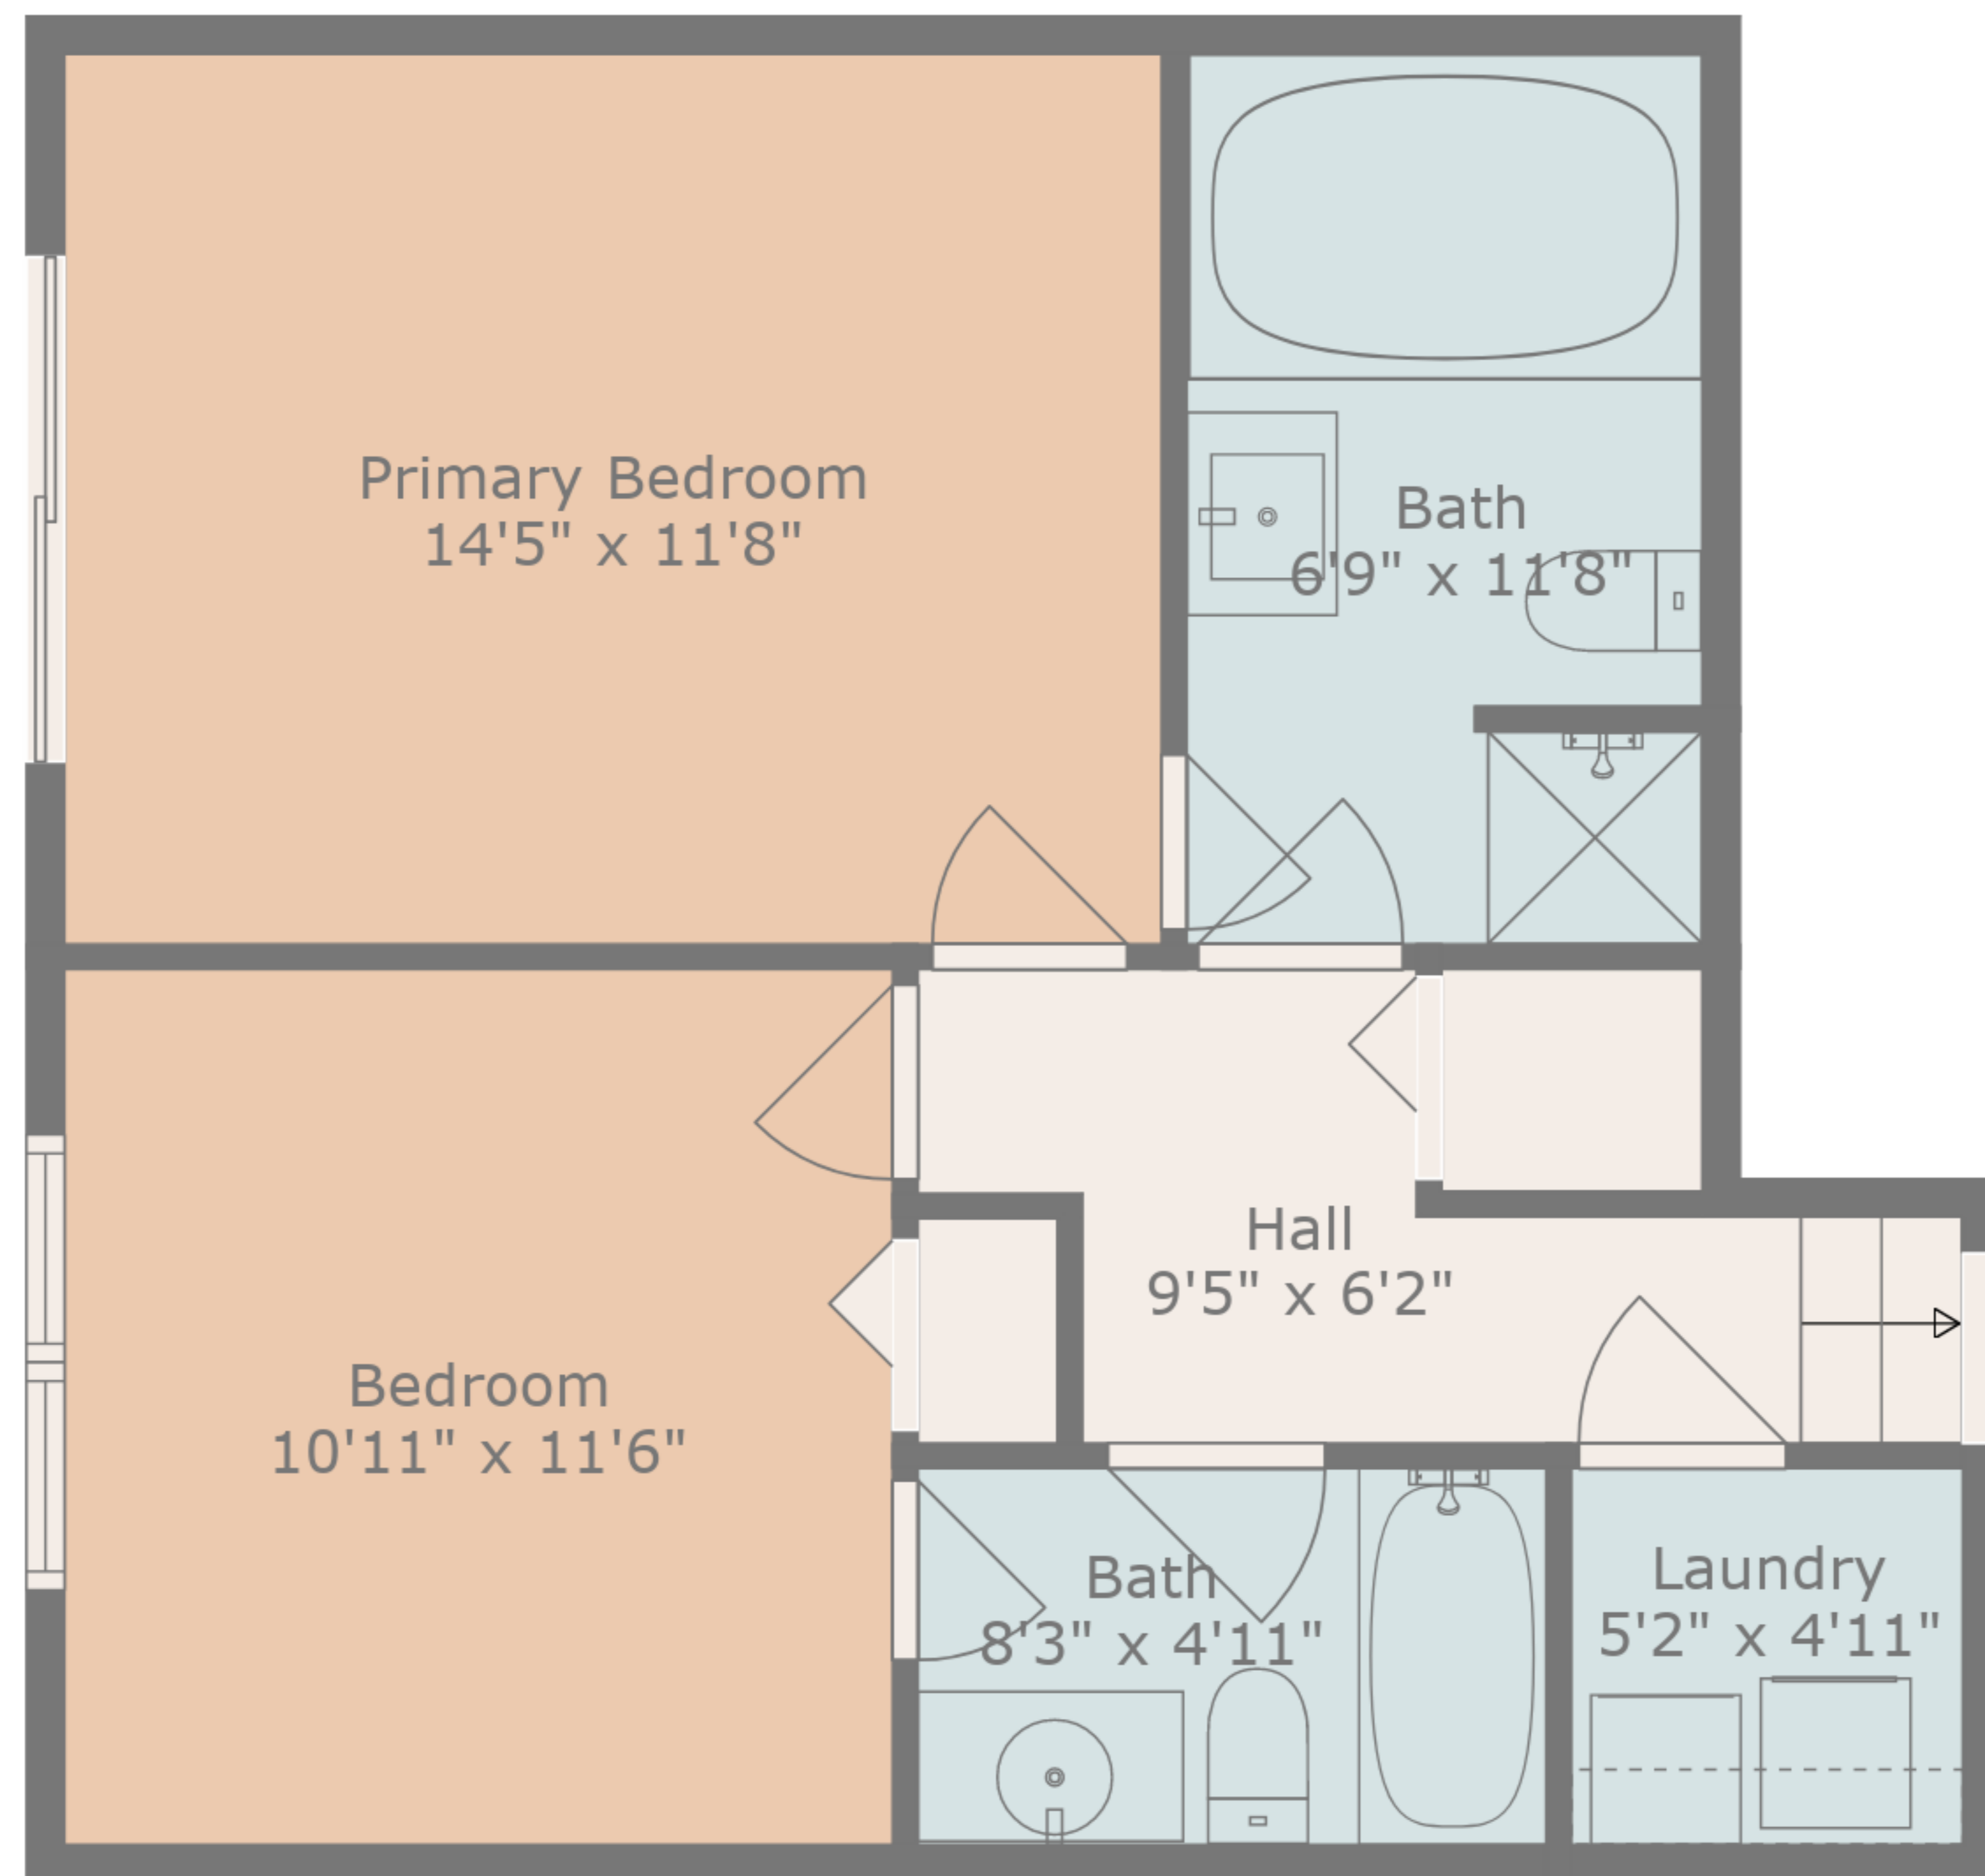

Open To Below

Bedroom
10'0" x 23'7"

Floor 2

Floor 3

Floor 1