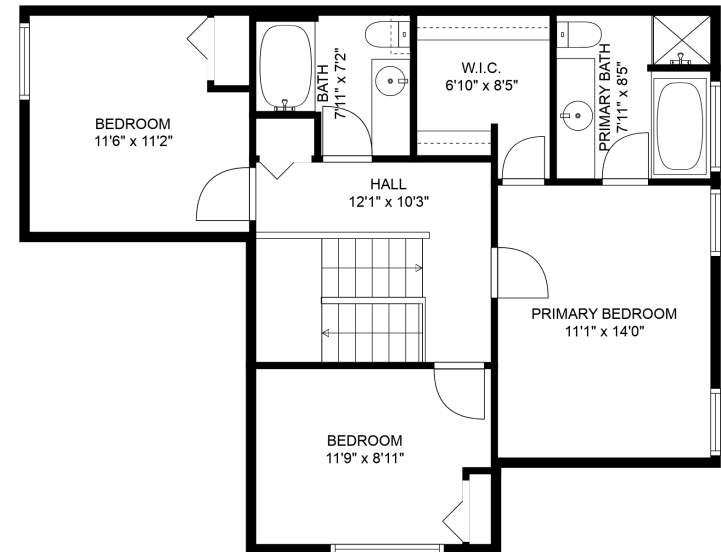

FLOOR 1

FLOOR 2

## Estimated Areas:

Main Floor: 920 sq. ft  
Above Main: 769 sq. ft  
**Total: 1689 Sq. Ft**

## Estimated Areas:

Main Floor: 920 sq. ft

Above Main: 769 sq. ft

Total: 1689 Sq. Ft