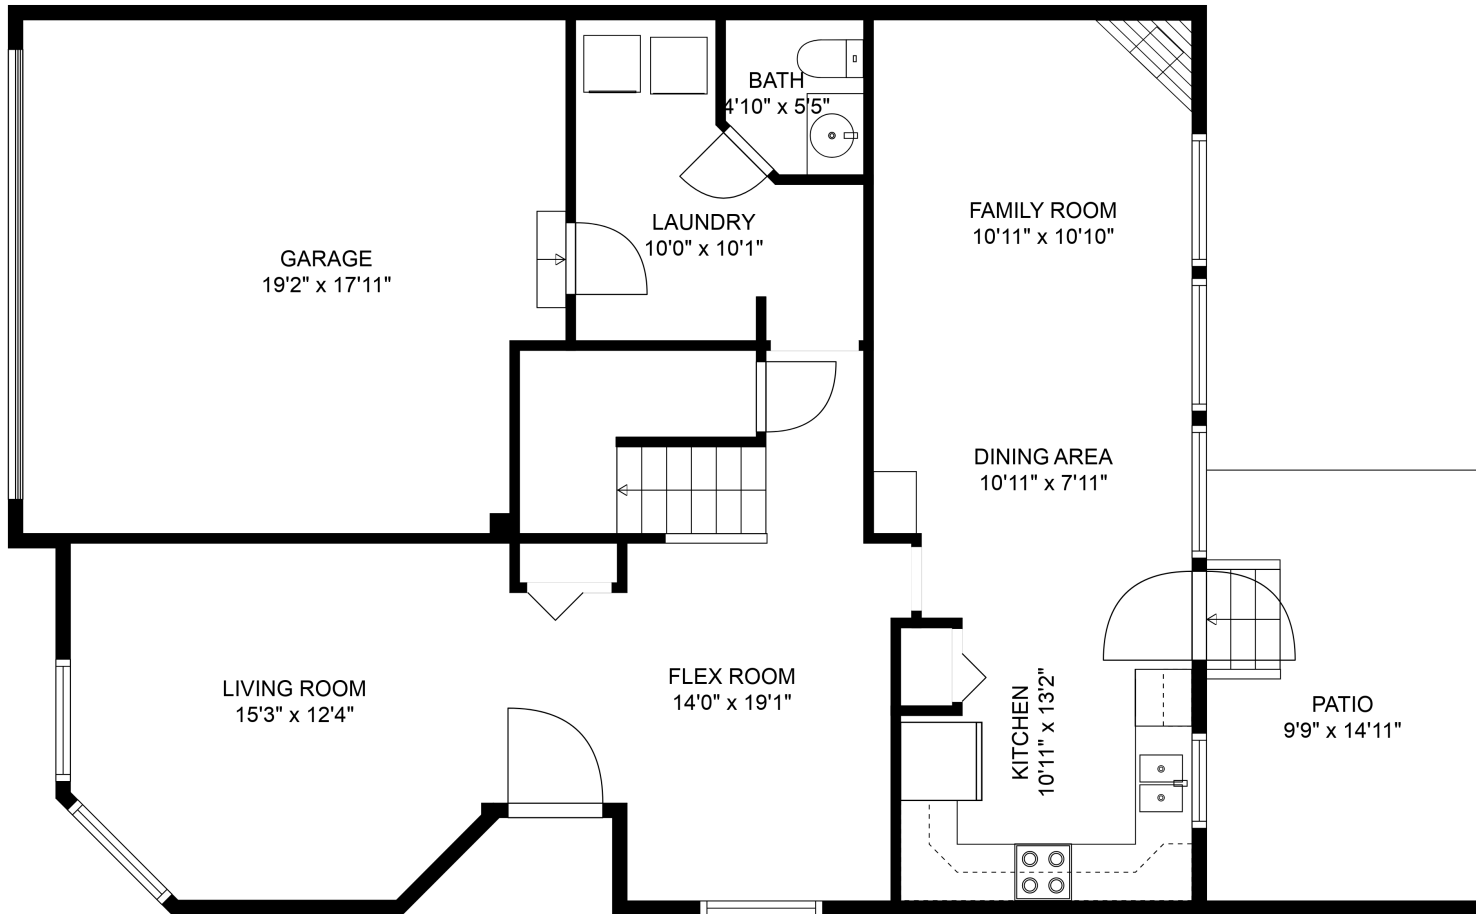

FLOOR 1

FLOOR 2

## Estimated Areas:

Main Floor: 920 sq. ft  
Above Main: 769 sq. ft  
**Total: 1689 Sq. Ft**

## Estimated Areas:

Main Floor: 920 sq. ft

Above Main: 769 sq. ft

Total: 1689 Sq. Ft