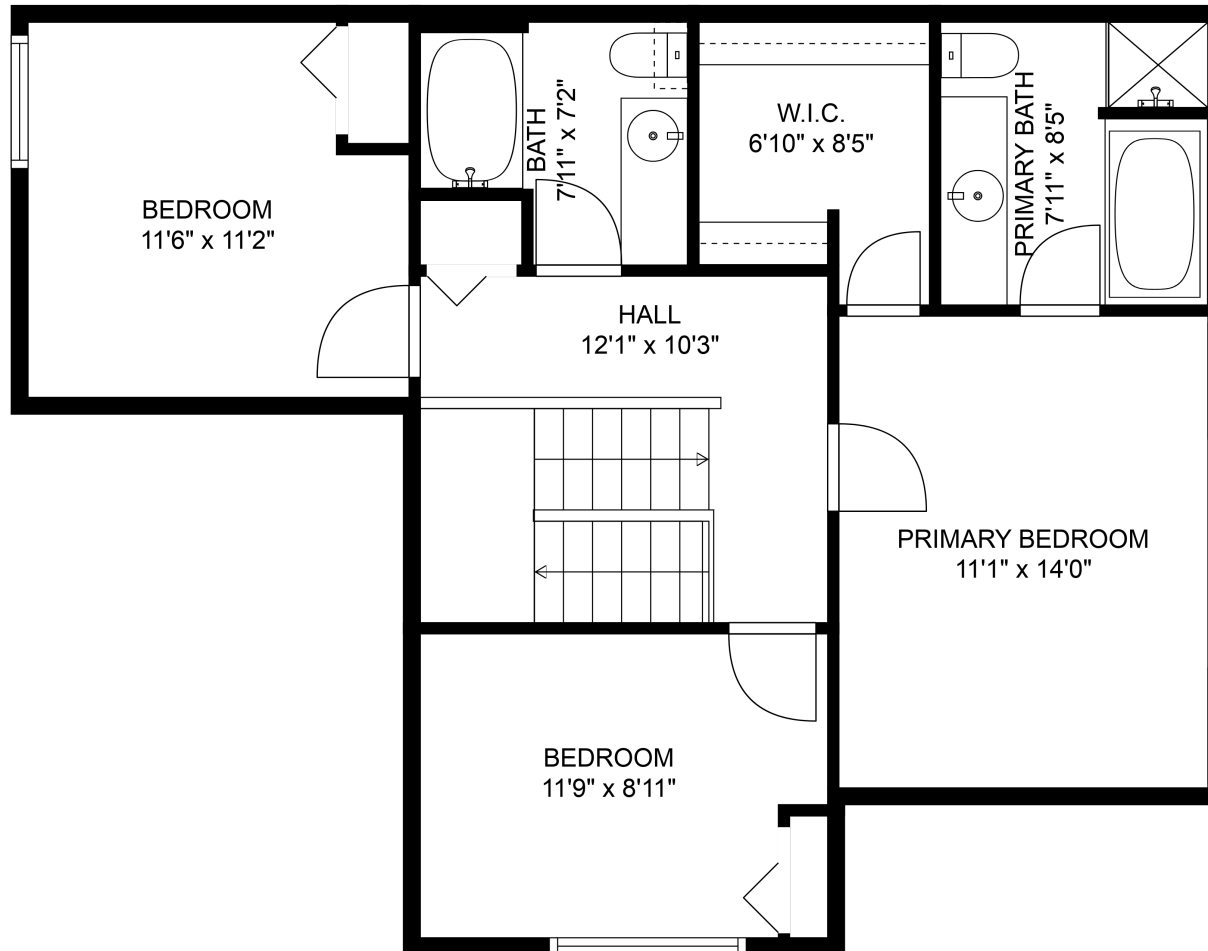

FLOOR 1

FLOOR 2

## Estimated Areas:

Main Floor: 920 sq. ft  
Above Main: 769 sq. ft  
**Total: 1689 Sq. Ft**

## Estimated Areas:

Main Floor: 920 sq. ft

Above Main: 769 sq. ft

Total: 1689 Sq. Ft